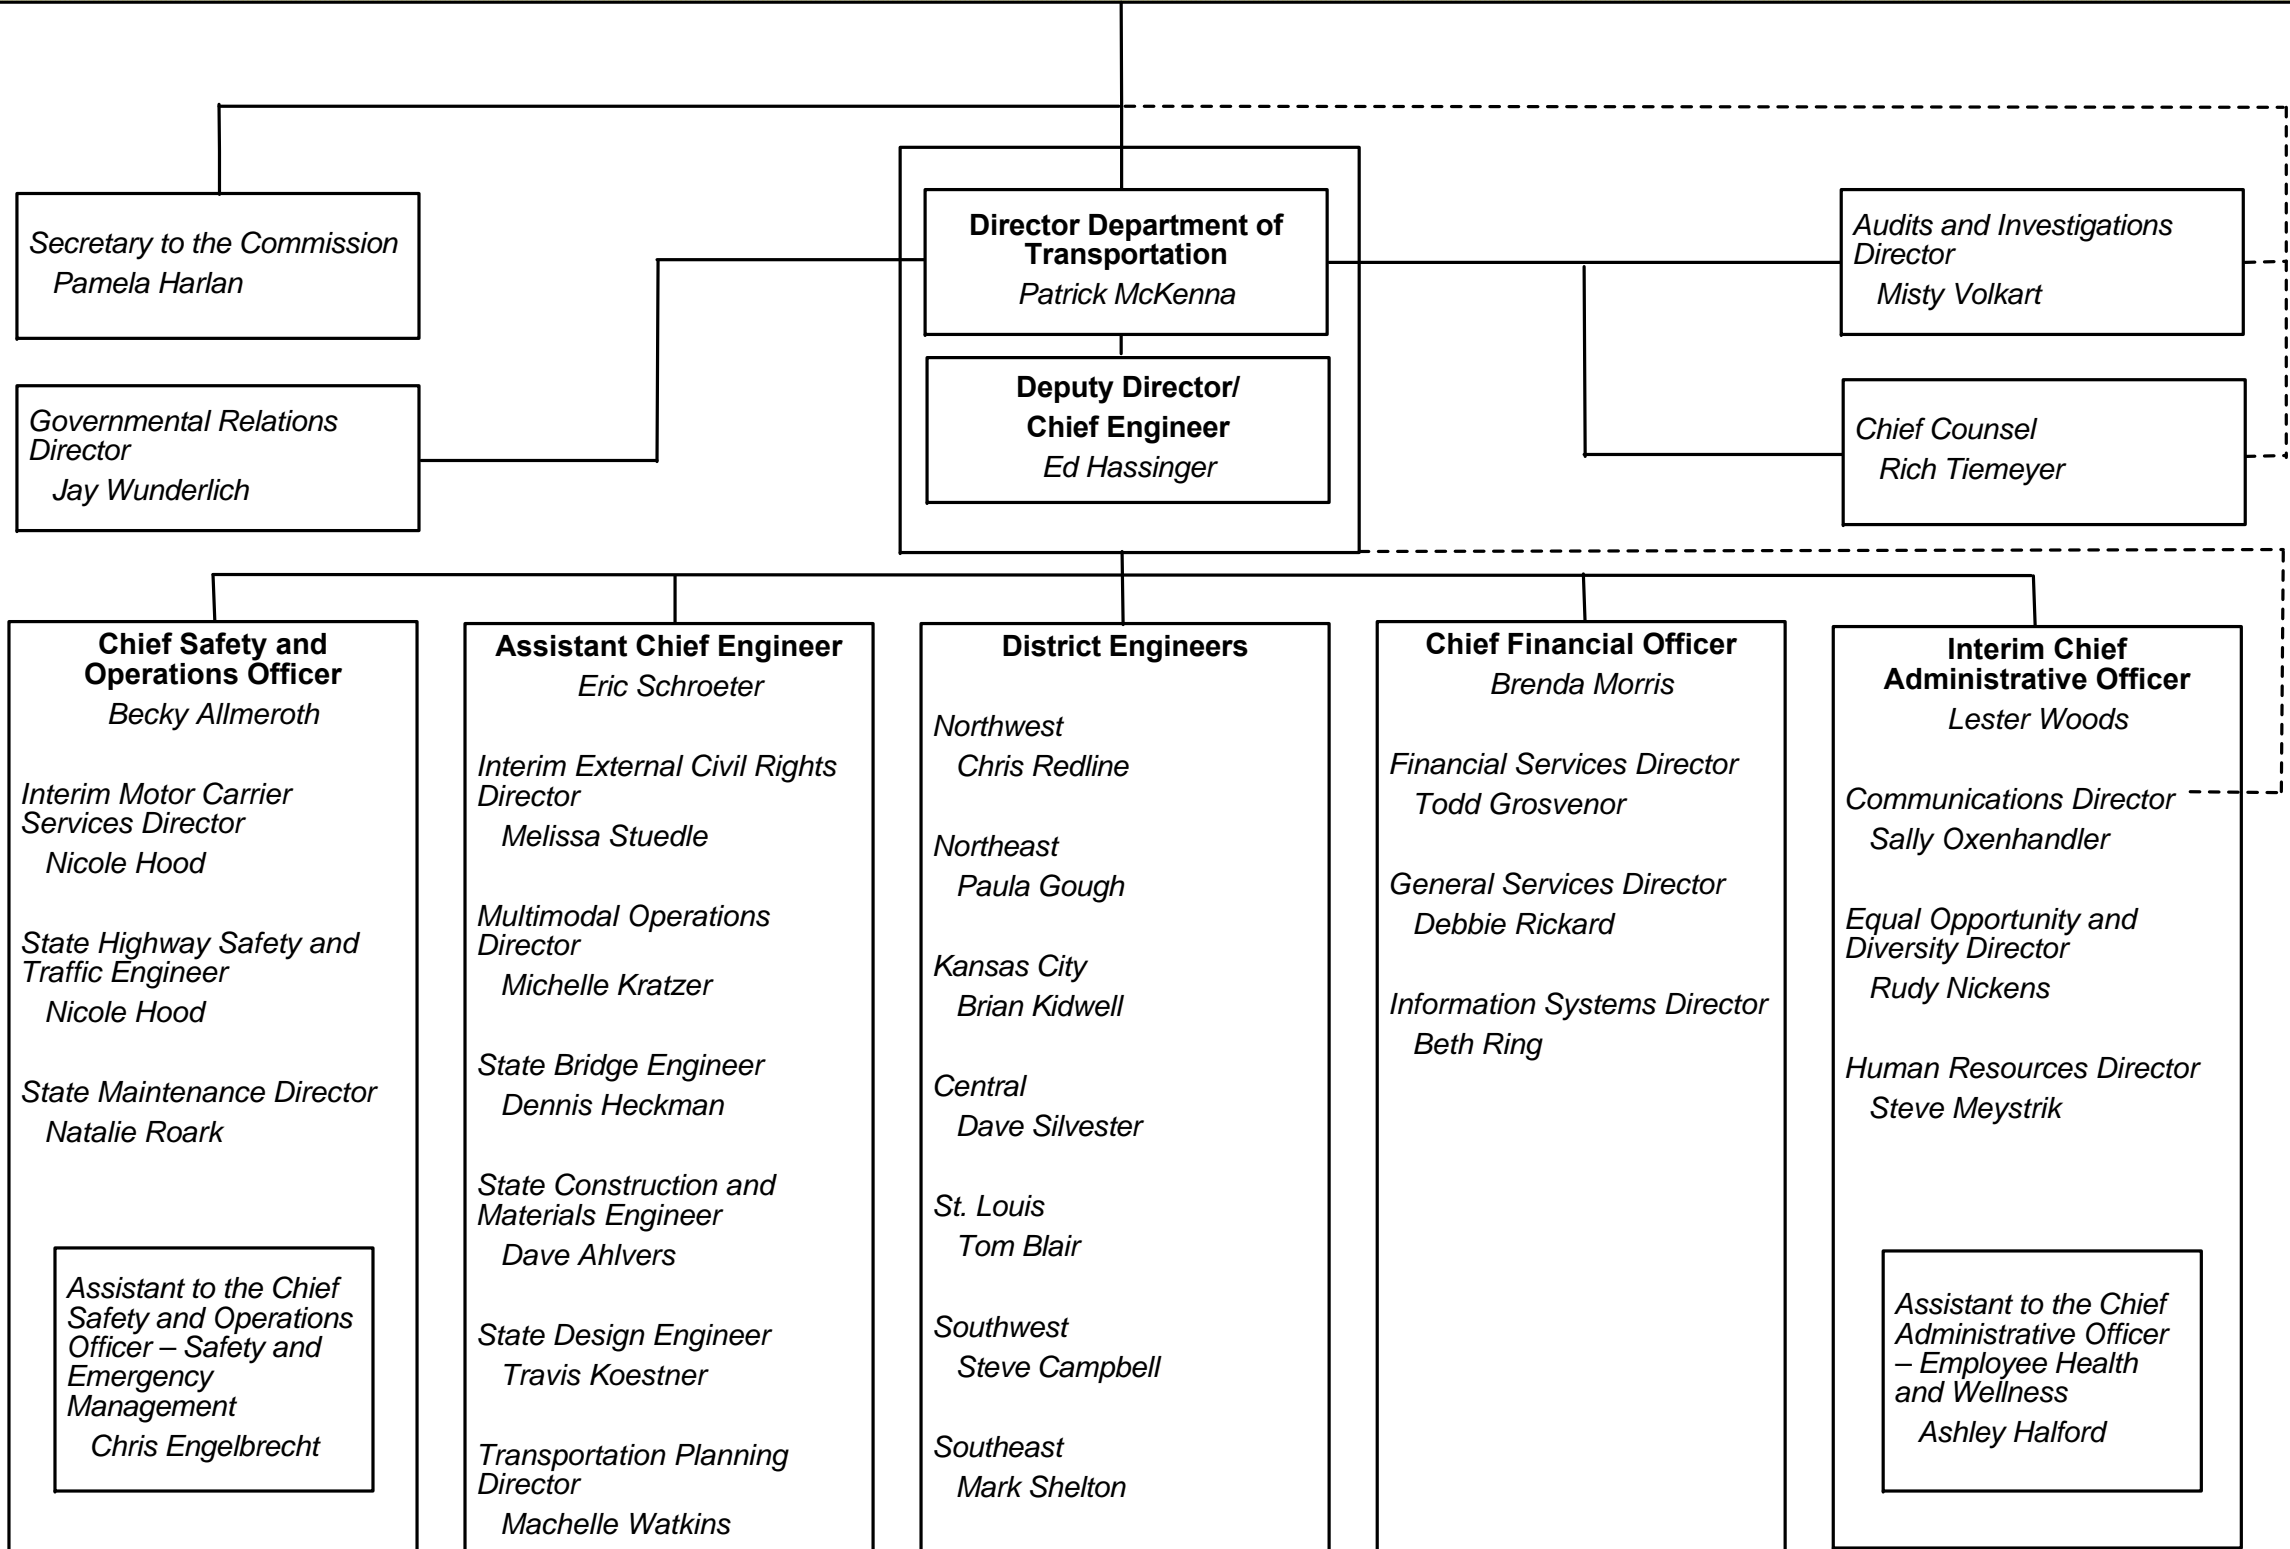

Missouri Department of Transportation

Missouri Highways and Transportation Commission					
Chair <i>Michael B. Pace</i> West Plains	Vice Chair <i>Gregg C. Smith</i> Clinton	Commissioner <i>Michael T. Waters, Jr.</i> Orrick	Commissioner <i>John W. Briscoe</i> New London	Commissioner <i>Robert G. Brinkmann</i> Saint Albans	Commissioner <i>Terry L. Ecker</i> Elmo

SAFETY

SERVICE

STABILITY