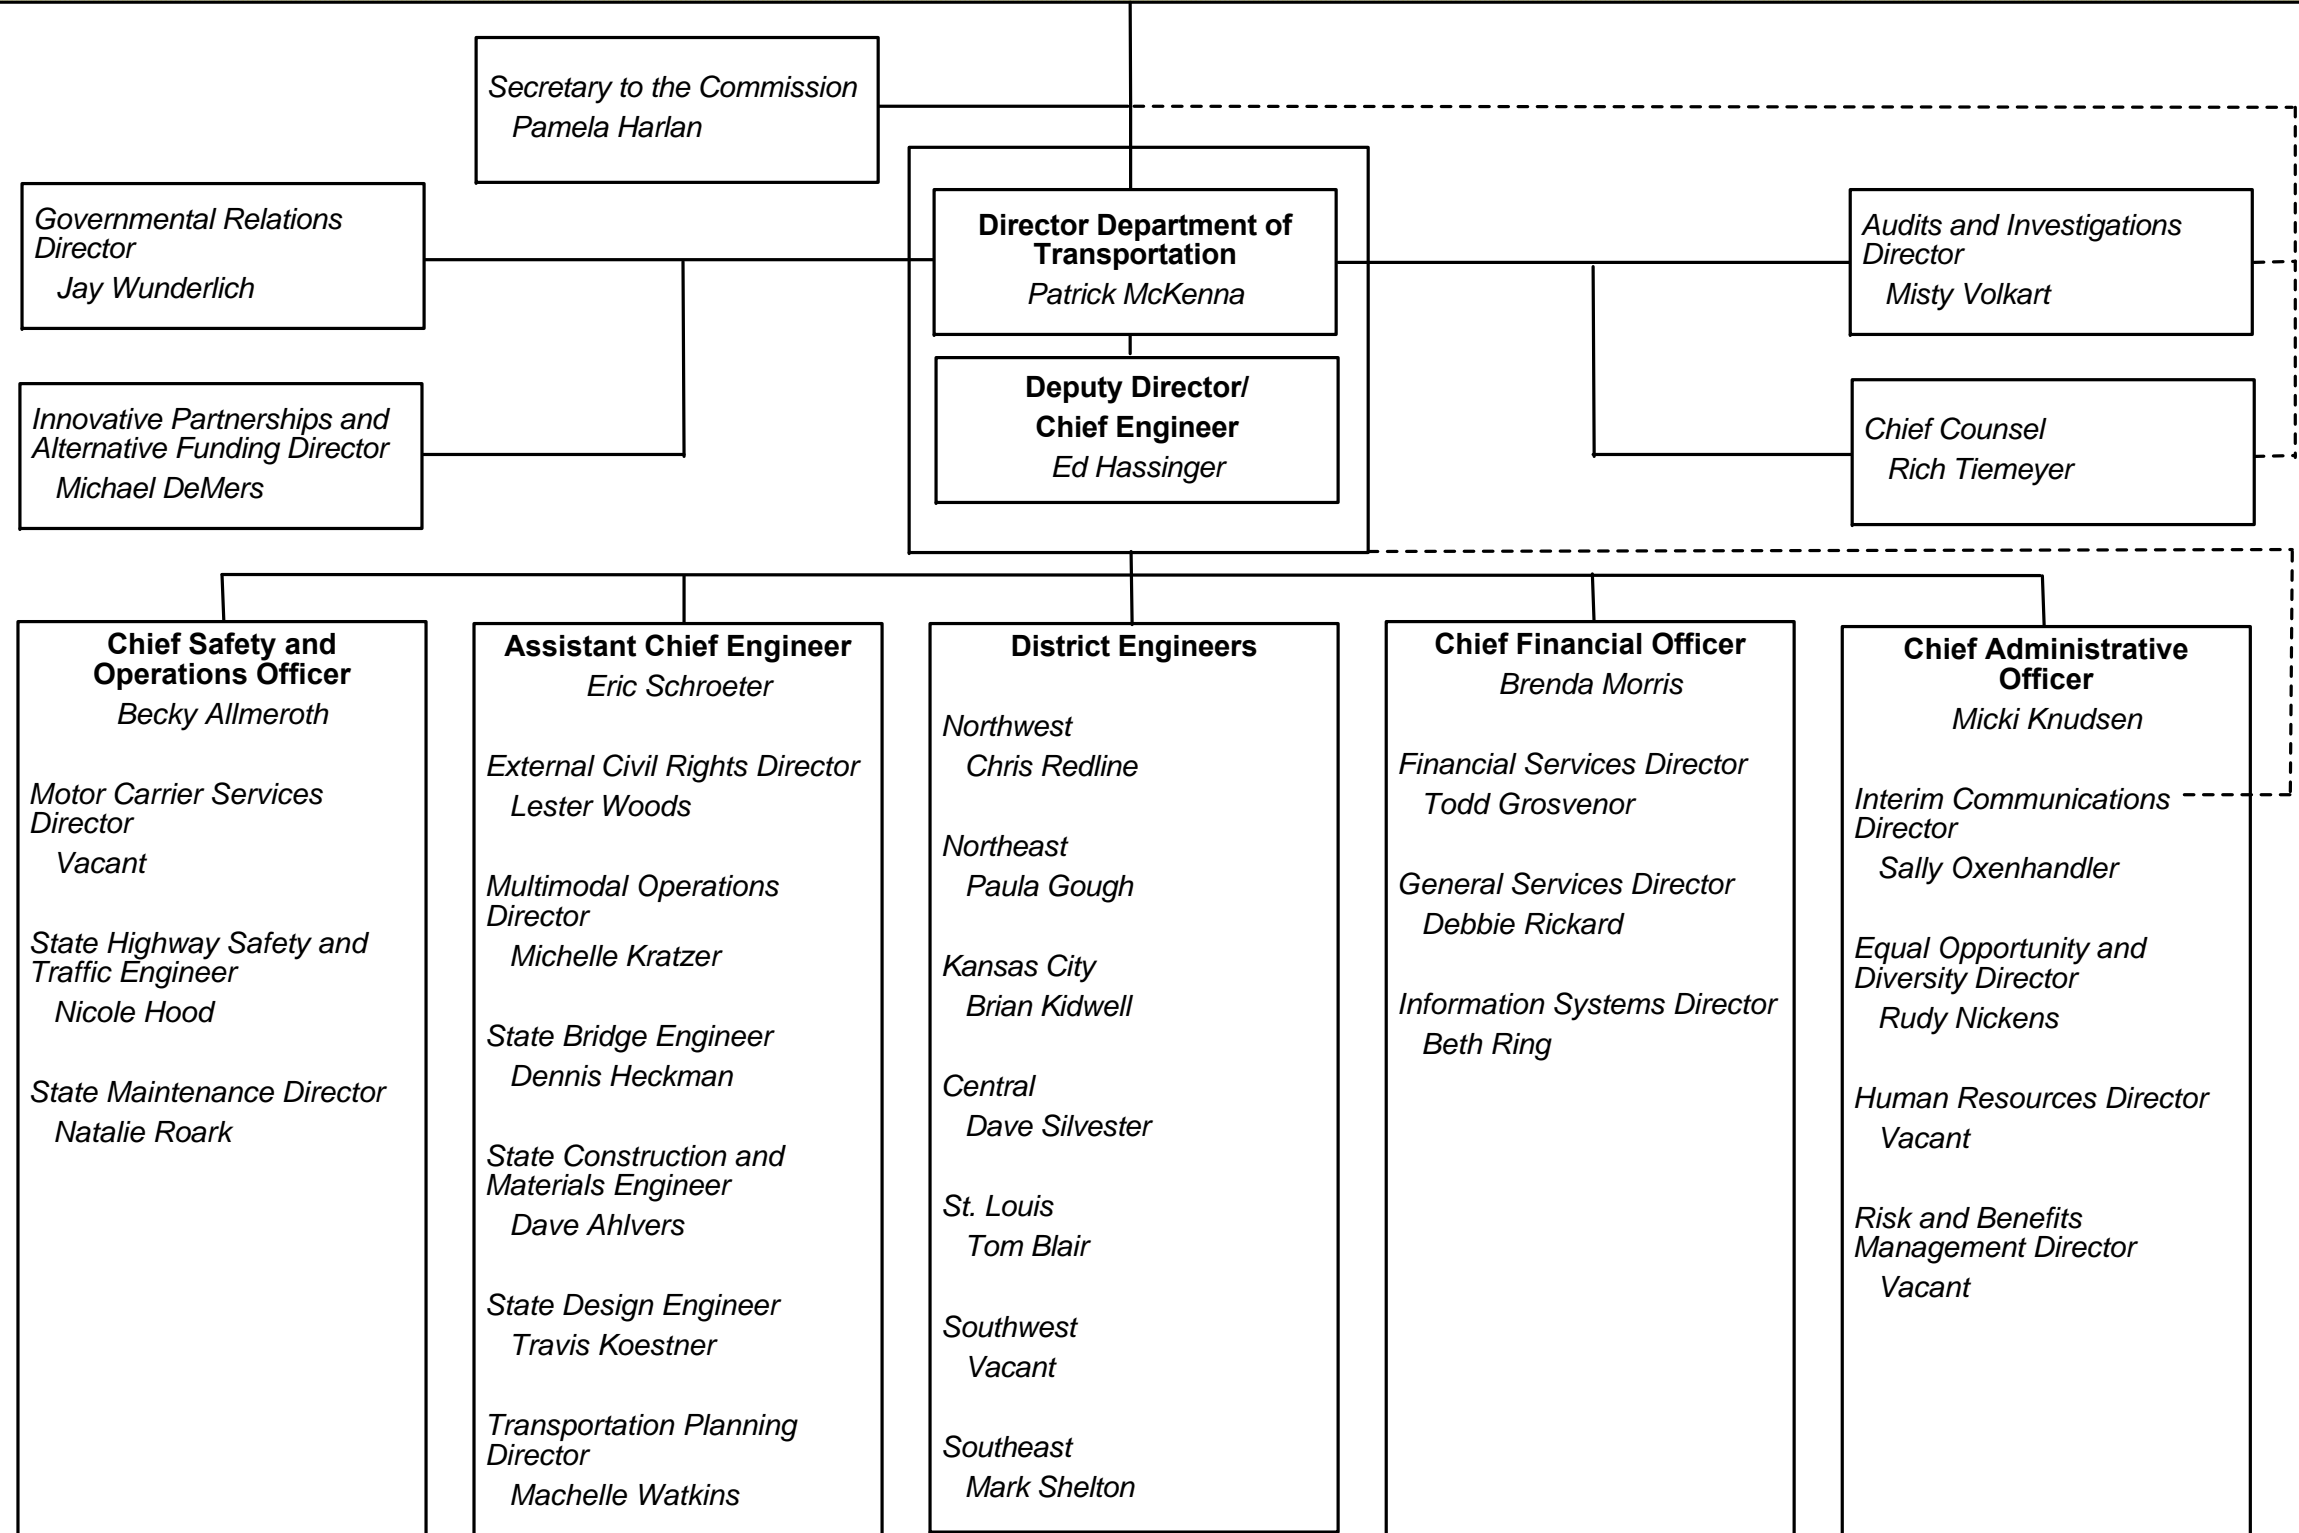

Missouri Department of Transportation

Missouri Highways and Transportation Commission					
Chair <i>Michael B. Pace</i> West Plains	Vice Chair <i>Gregg C. Smith</i> Clinton	Commissioner <i>Michael T. Waters, Jr.</i> Orrick	Commissioner <i>John W. Briscoe</i> New London	Commissioner <i>Robert G. Brinkmann</i> Saint Albans	Commissioner <i>Terry L. Ecker</i> Elmo

SAFETY

SERVICE

STABILITY