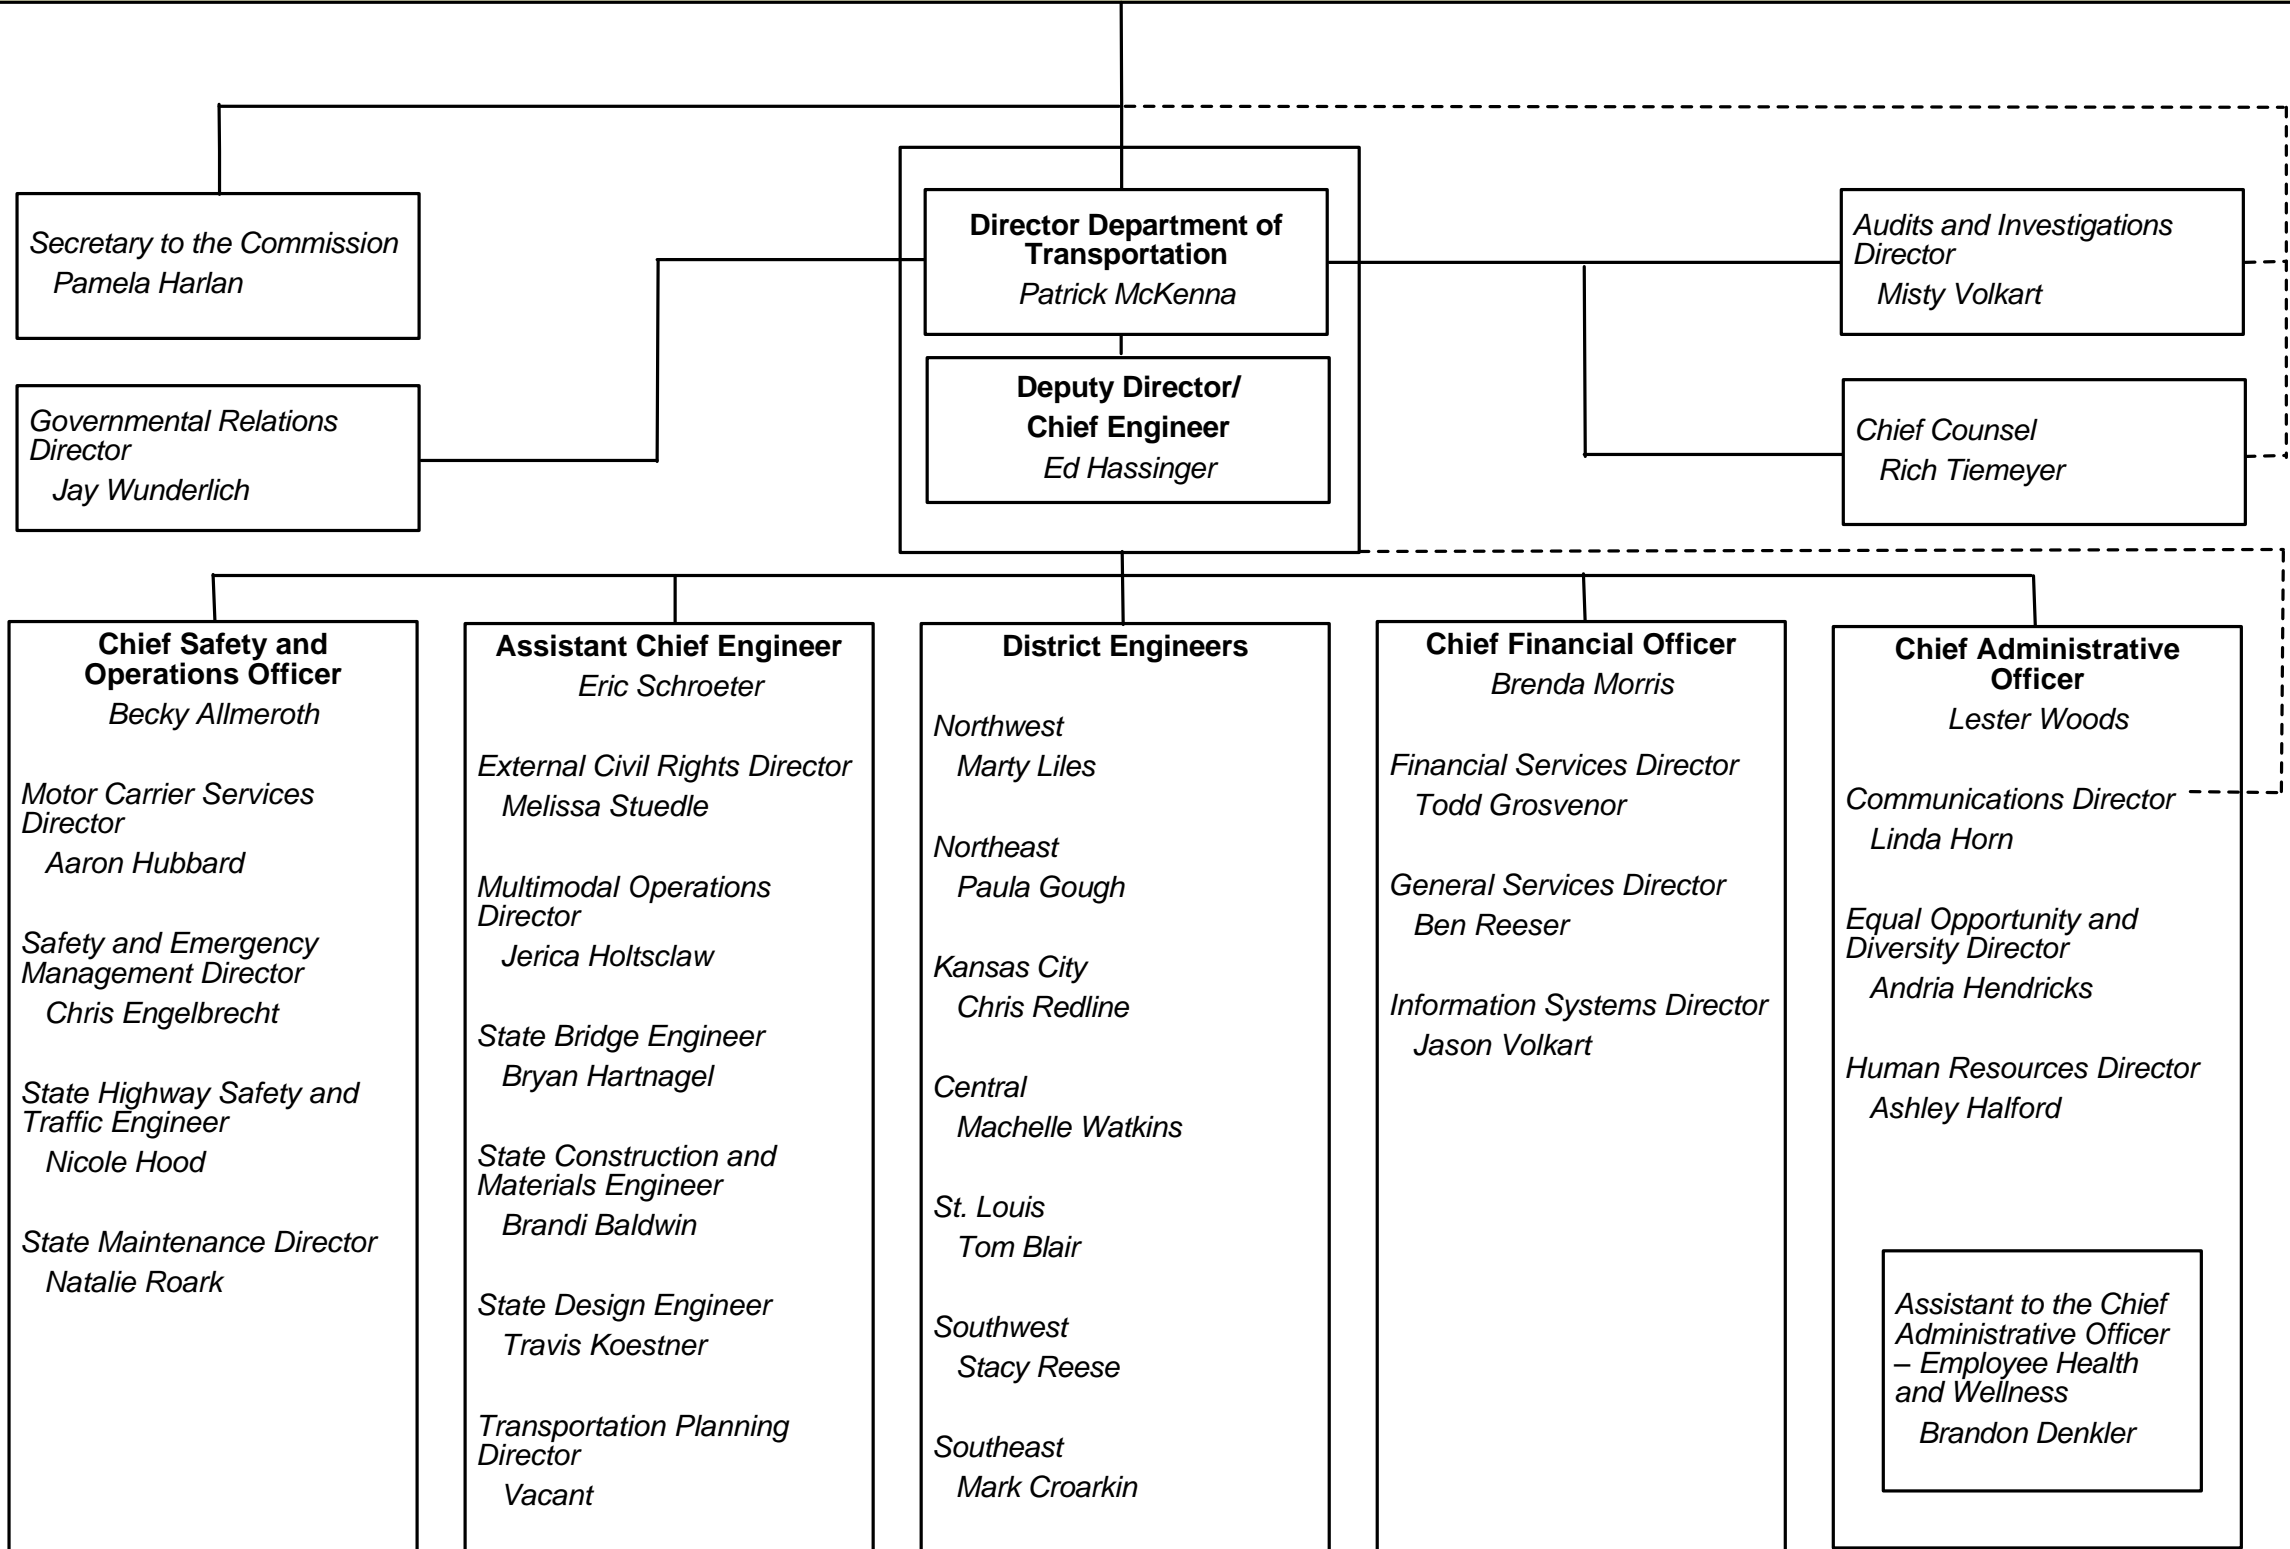

Missouri Department of Transportation

Missouri Highways and Transportation Commission					
Chair Terry L. Ecker Elmo	Vice Chair W. Dustin Boatwright Cape Girardeau	Commissioner Gregg C. Smith Clinton	Commissioner Robert G. Brinkmann Defiance	Commissioner Warren K. Erdman Kansas City	Commissioner Vacant

SAFETY

SERVICE

STABILITY