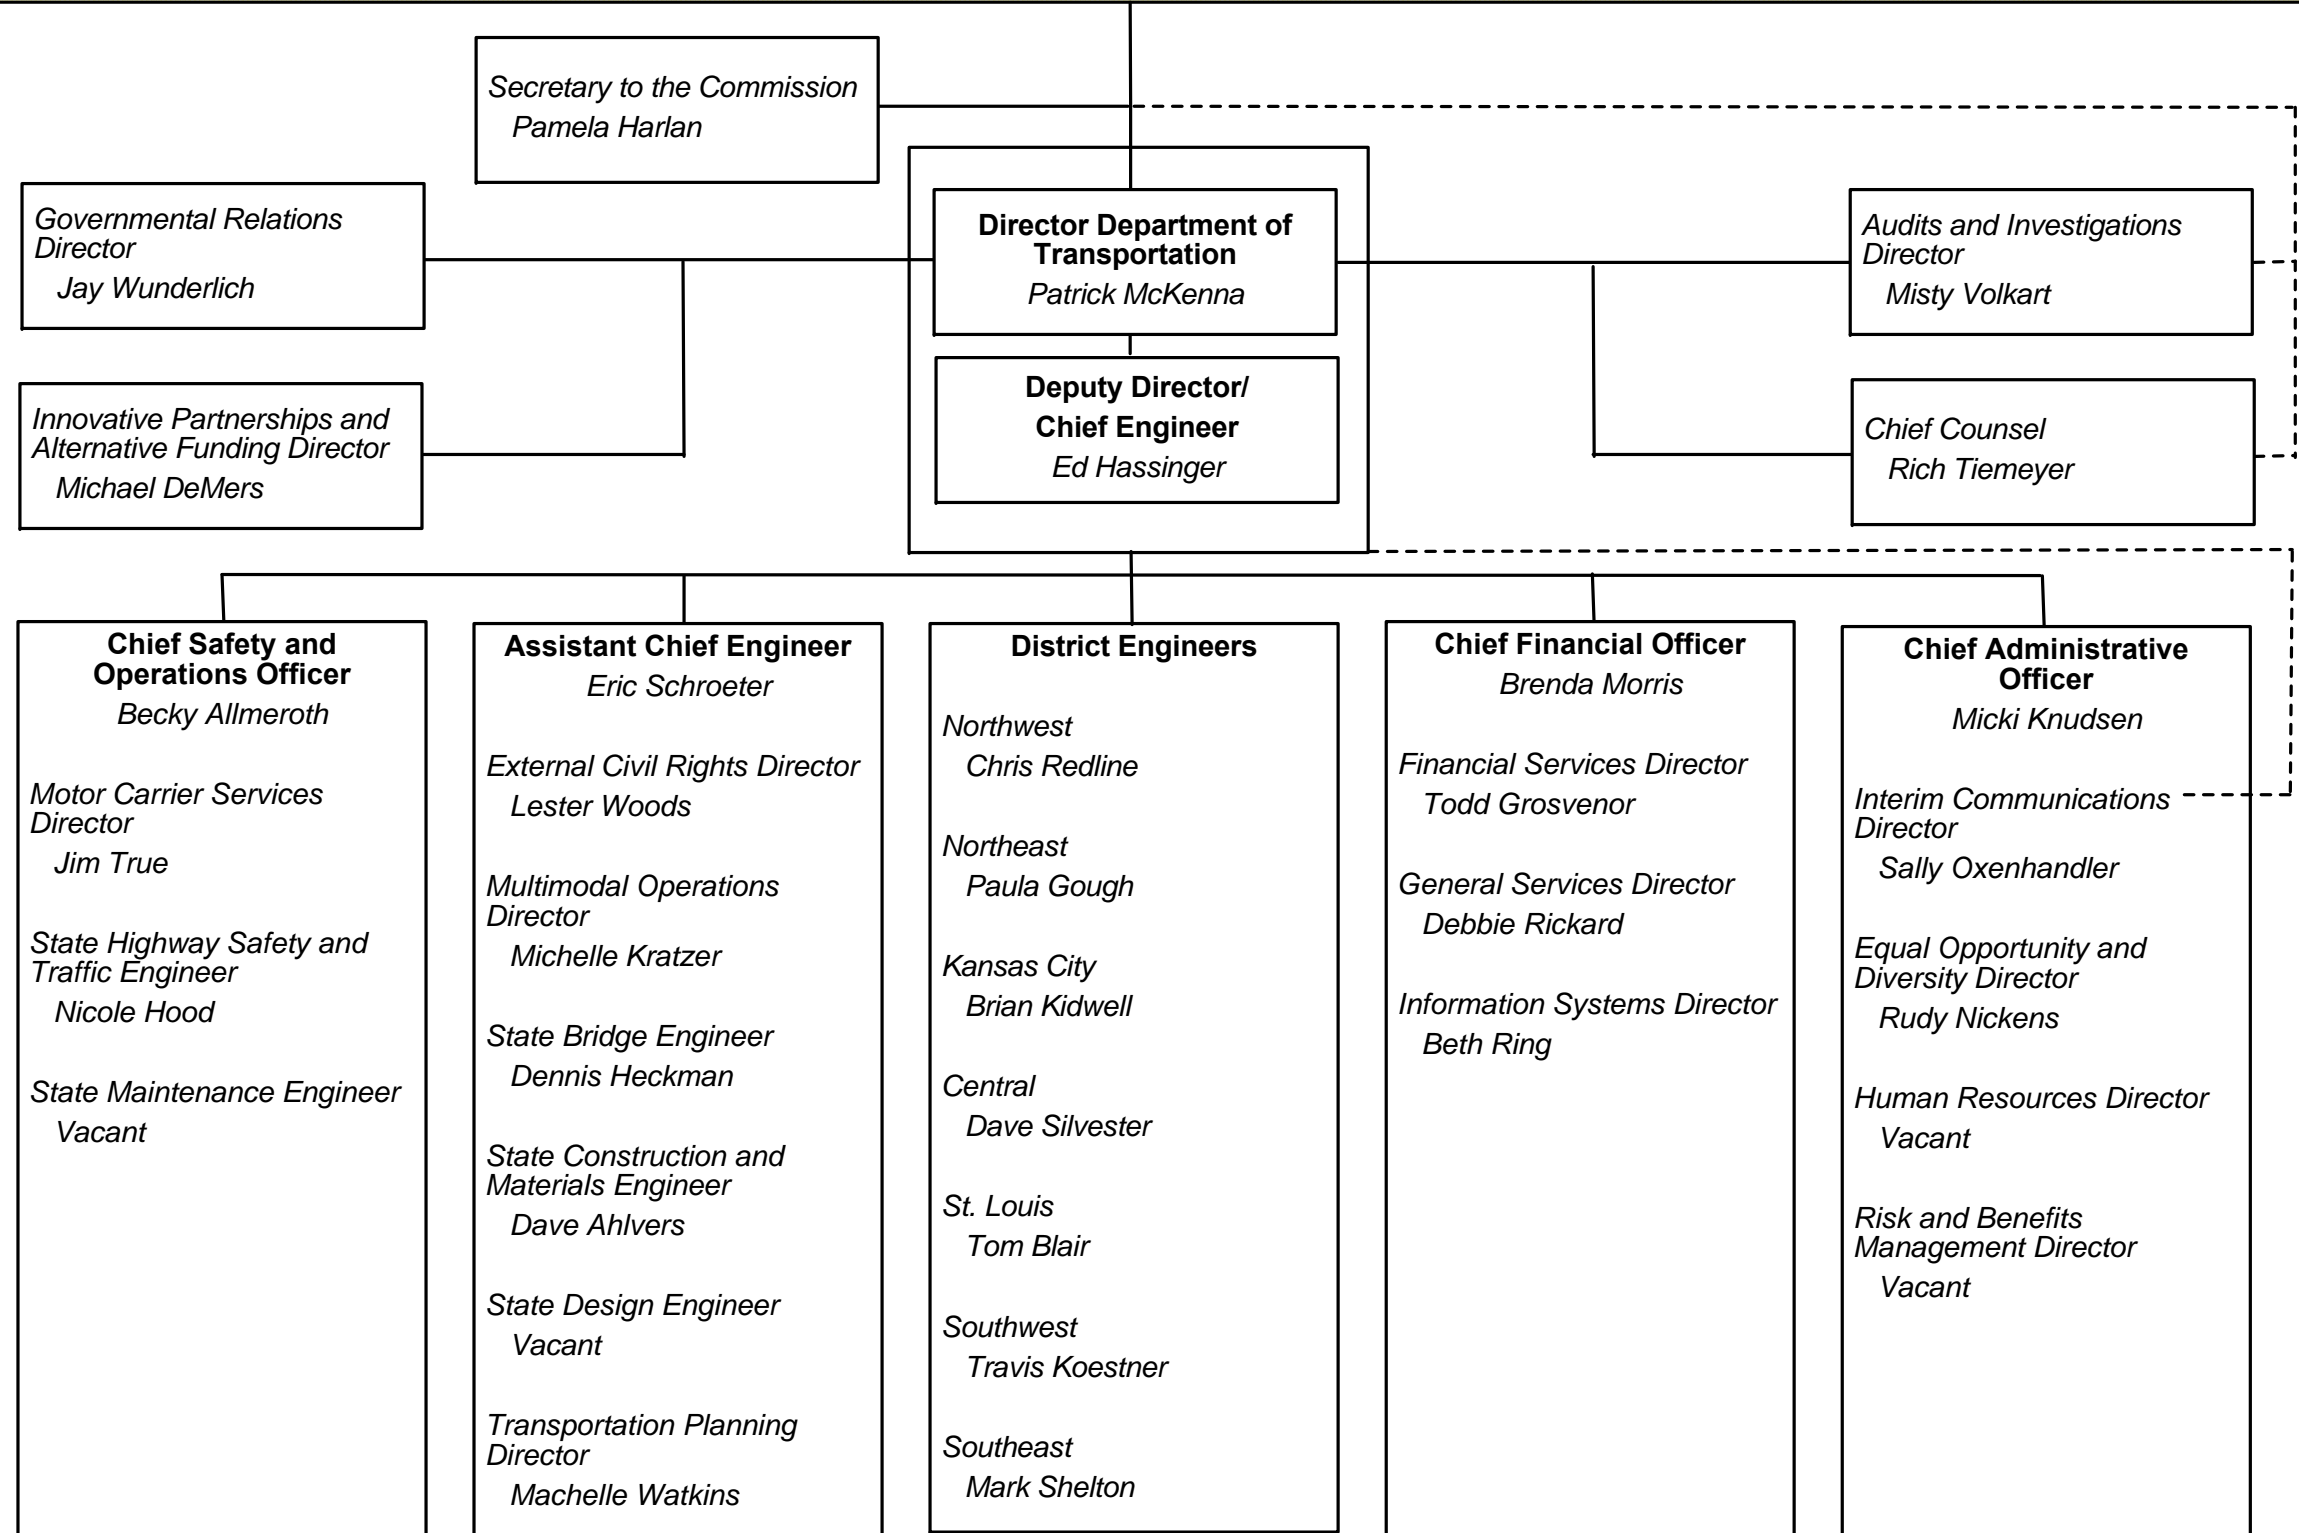

Missouri Department of Transportation

Missouri Highways and Transportation Commission					
Chair <i>Michael B. Pace</i> West Plains	Vice Chair <i>Gregg C. Smith</i> Clinton	Commissioner <i>Michael T. Waters, Jr.</i> Orrick	Commissioner <i>John W. Briscoe</i> New London	Commissioner <i>Robert G. Brinkmann</i> Saint Albans	Commissioner <i>Terry L. Ecker</i> Elmo

SAFETY

SERVICE

STABILITY