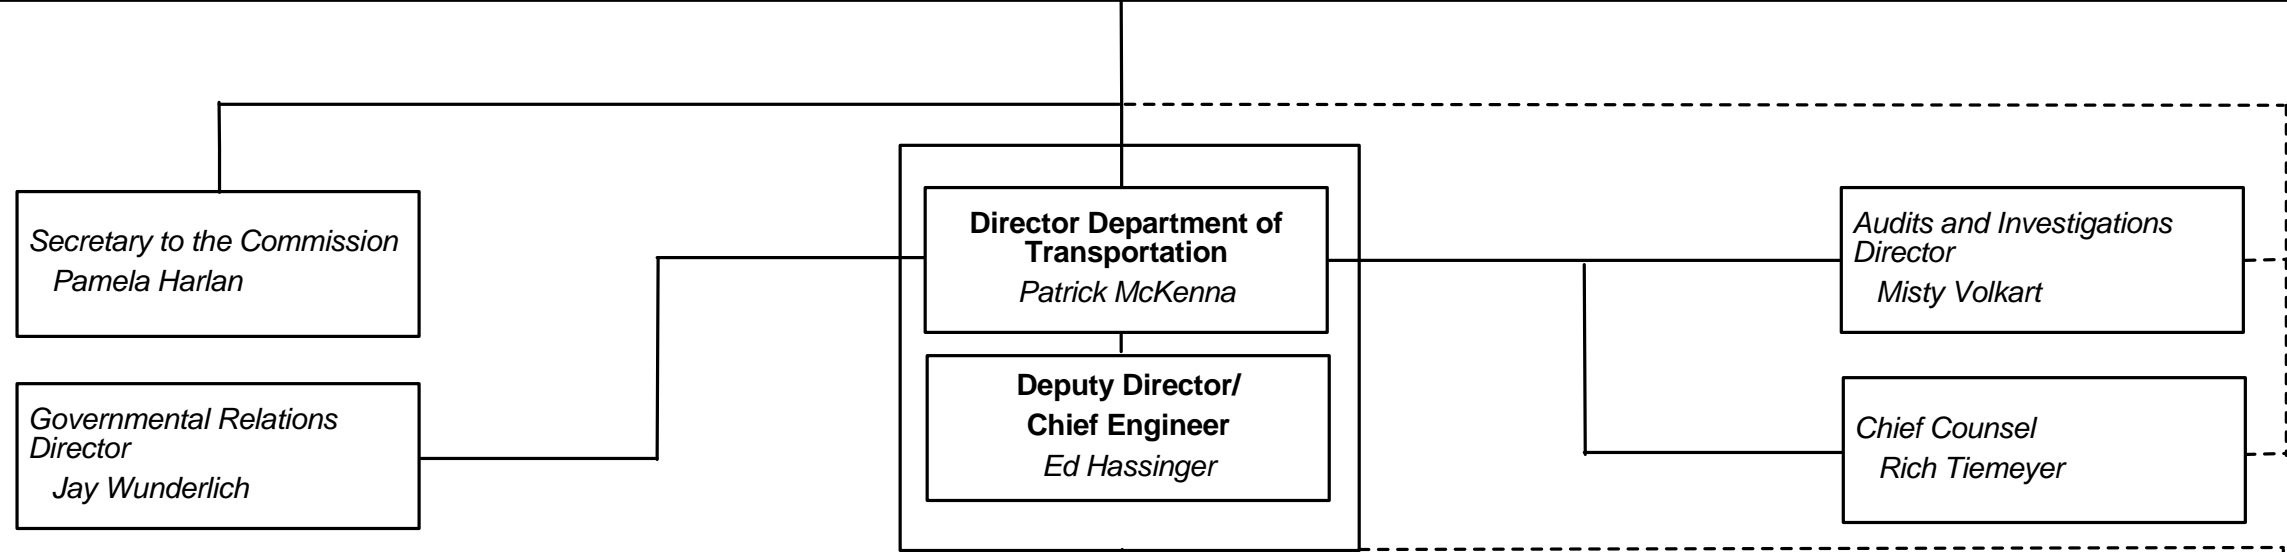

Missouri Department of Transportation

Missouri Highways and Transportation Commission					
Chair <i>Robert G. Brinkmann</i> <i>Defiance</i>	Vice Chair <i>Gregg C. Smith</i> <i>Clinton</i>	Commissioner <i>Terry L. Ecker</i> <i>Elmo</i>	Commissioner <i>W. Dustin Boatwright</i> <i>Kelso</i>	Commissioner <i>Warren K. Erdman</i> <i>Kansas City</i>	Commissioner <i>Brian Treece</i> <i>Columbia</i>

SAFETY

SERVICE

STABILITY