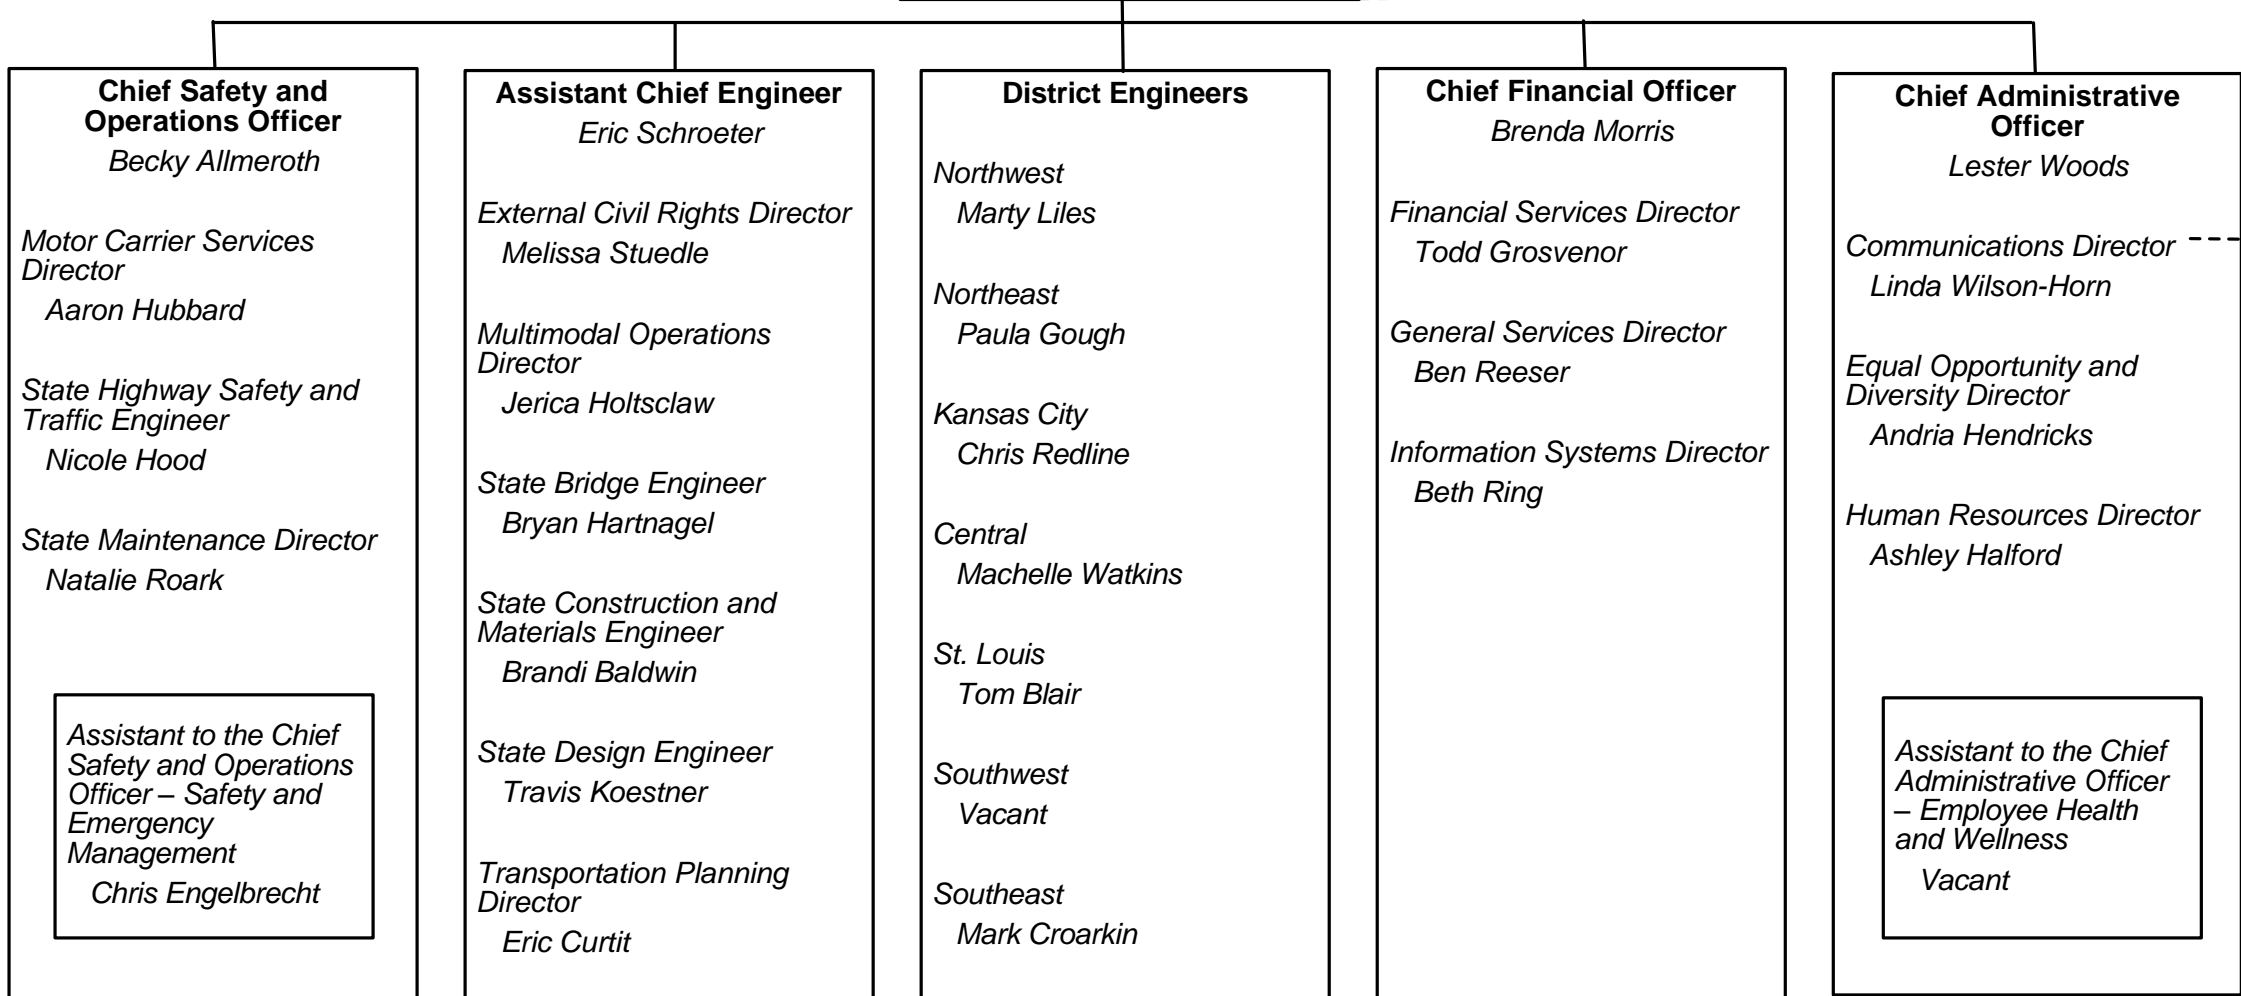

Missouri Department of Transportation

Missouri Highways and Transportation Commission					
Chair <i>Robert G. Brinkmann</i> <i>Defiance</i>	Vice Chair <i>Gregg C. Smith</i> <i>Clinton</i>	Commissioner <i>Terry L. Ecker</i> <i>Elmo</i>	Commissioner <i>W. Dustin Boatwright</i> <i>Kelso</i>	Commissioner <i>Warren K. Erdman</i> <i>Kansas City</i>	Commissioner <i>Brian Treece</i> <i>Columbia</i>

SAFETY

SERVICE

STABILITY