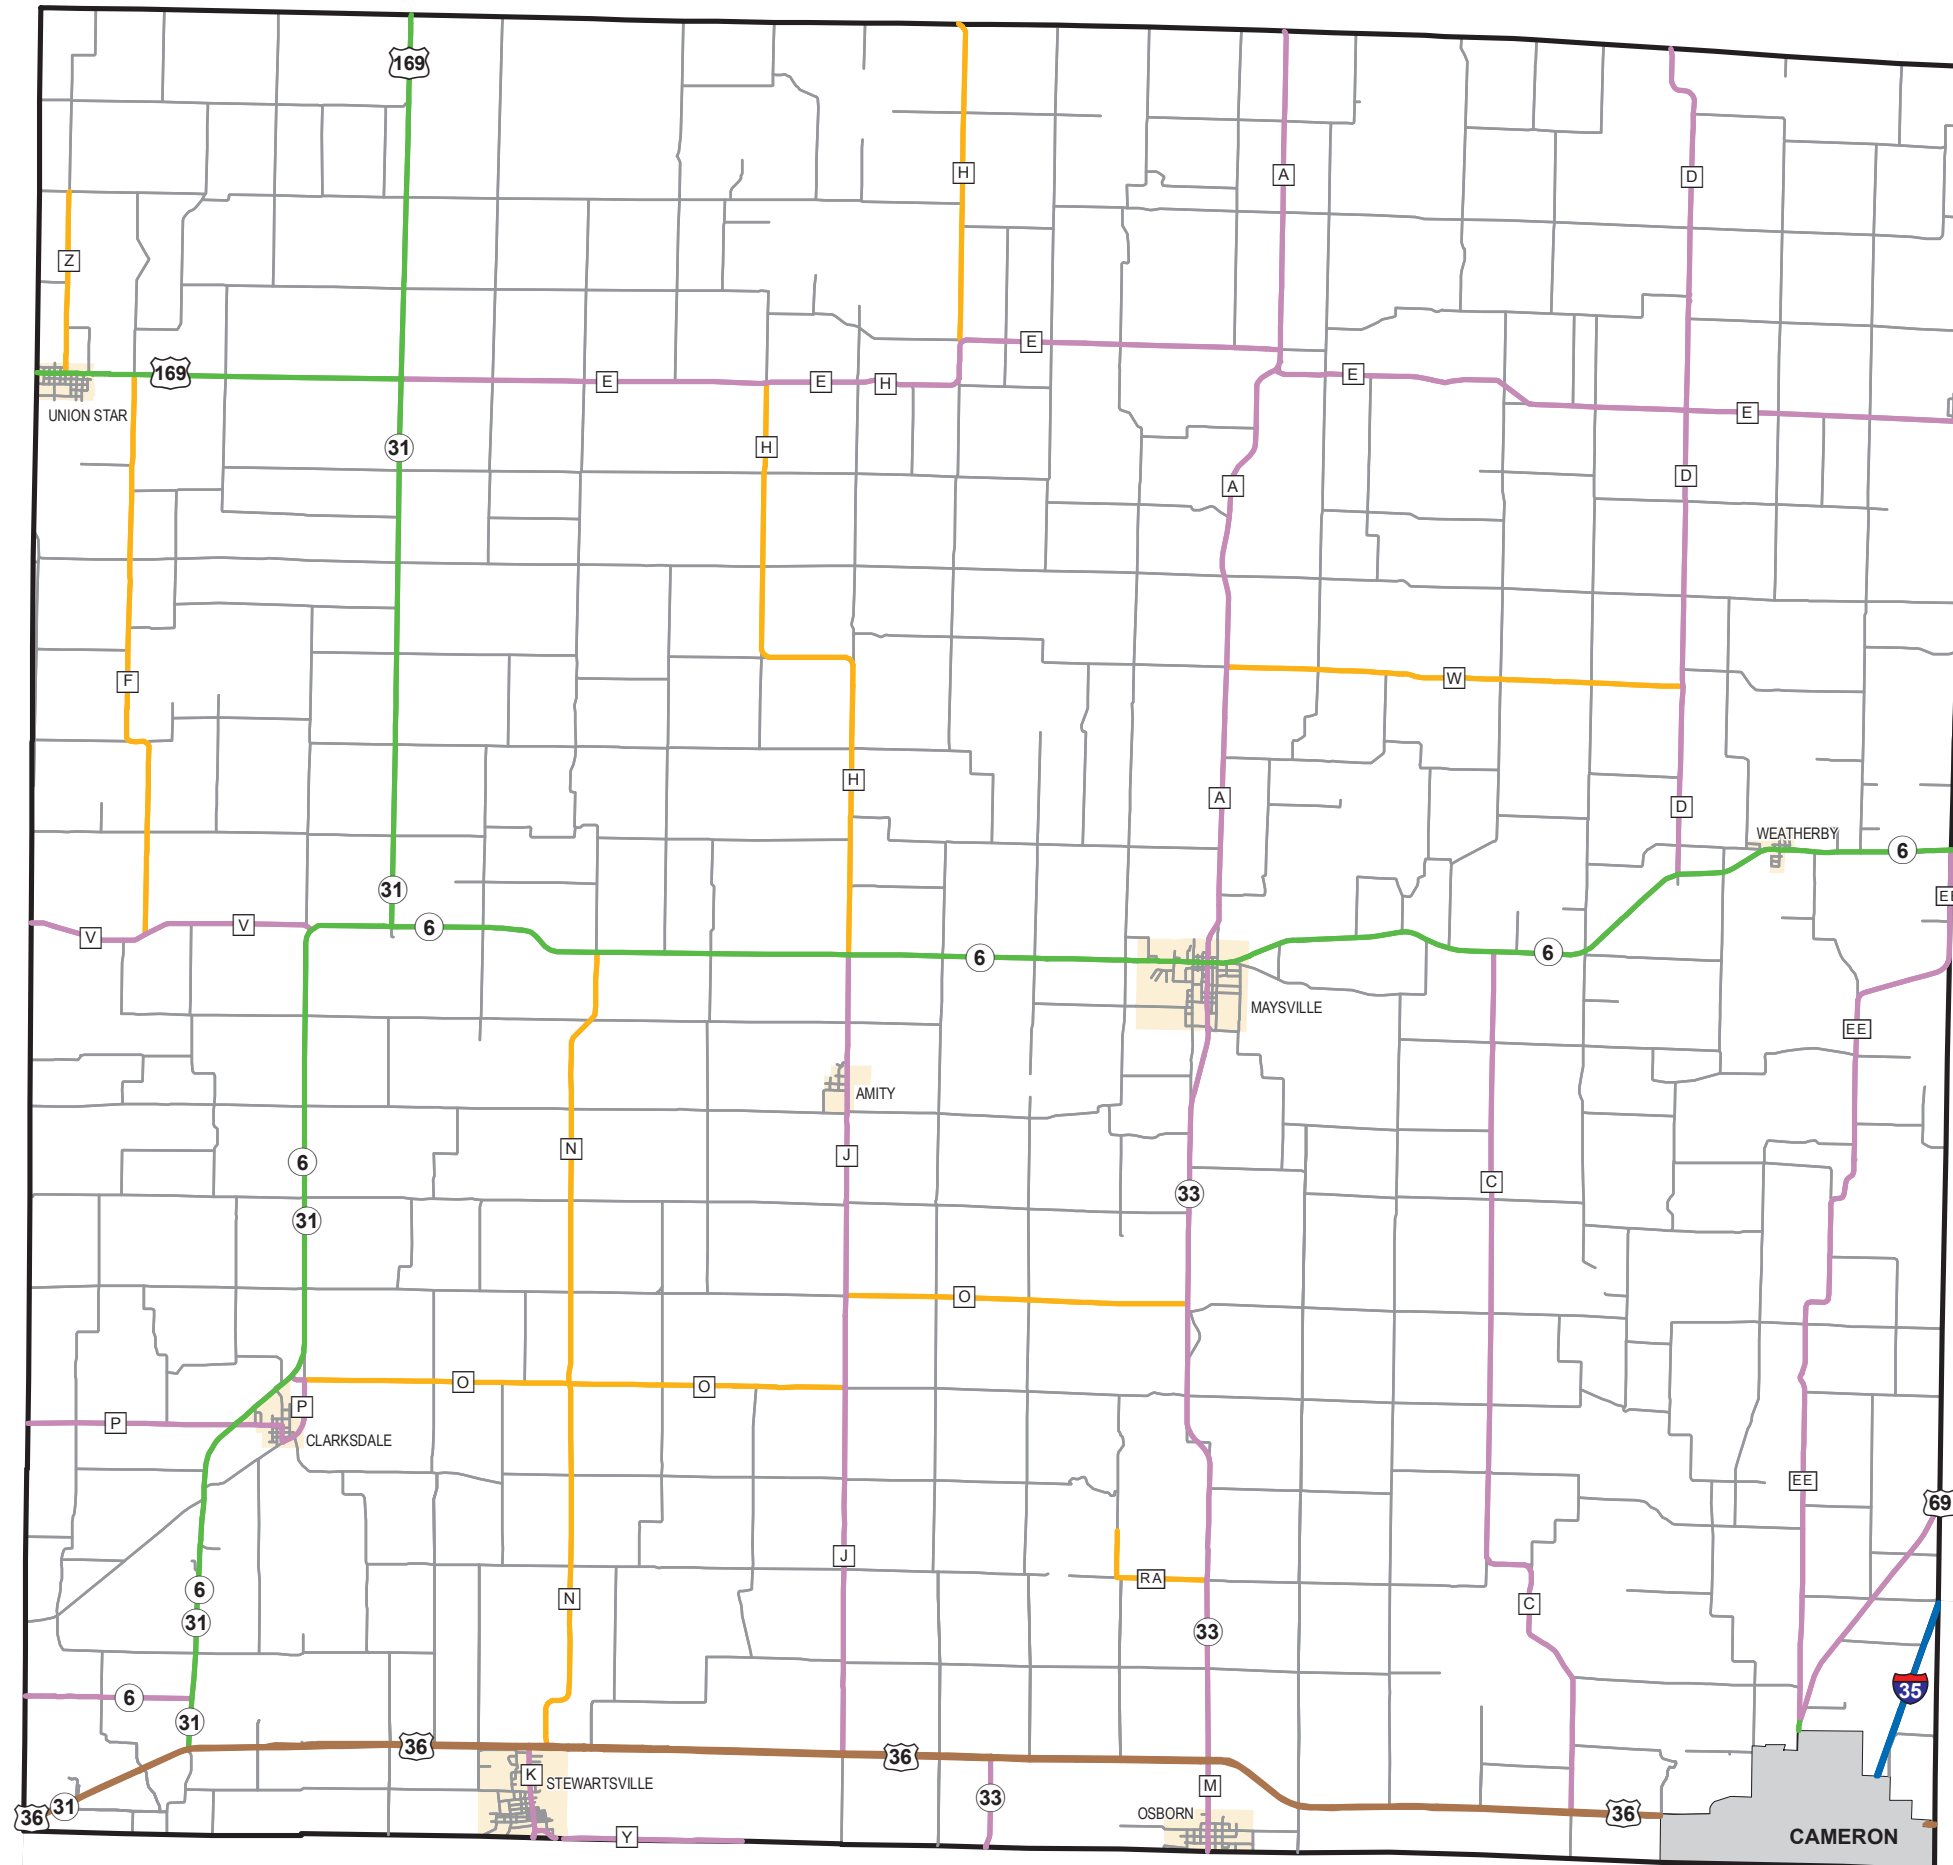

Rural Functional Classification

DEKALB COUNTY

Missouri

FUNCTIONAL CLASS

- Interstate —
- Other Freeway and Expressway —
- Other Principal Arterial —
- Minor Arterial —
- Major Collector —
- Minor Collector —
- Local —

CITY

URBAN AREA

Federal-Aid highways exclude local roads and rural minor collectors.

Transportation Planning
 105 W. Capitol Ave.
 Jefferson City, MO 65102
 Phone (573) 526-5478
 Fax (573) 526-8052

Approved July 21, 2015