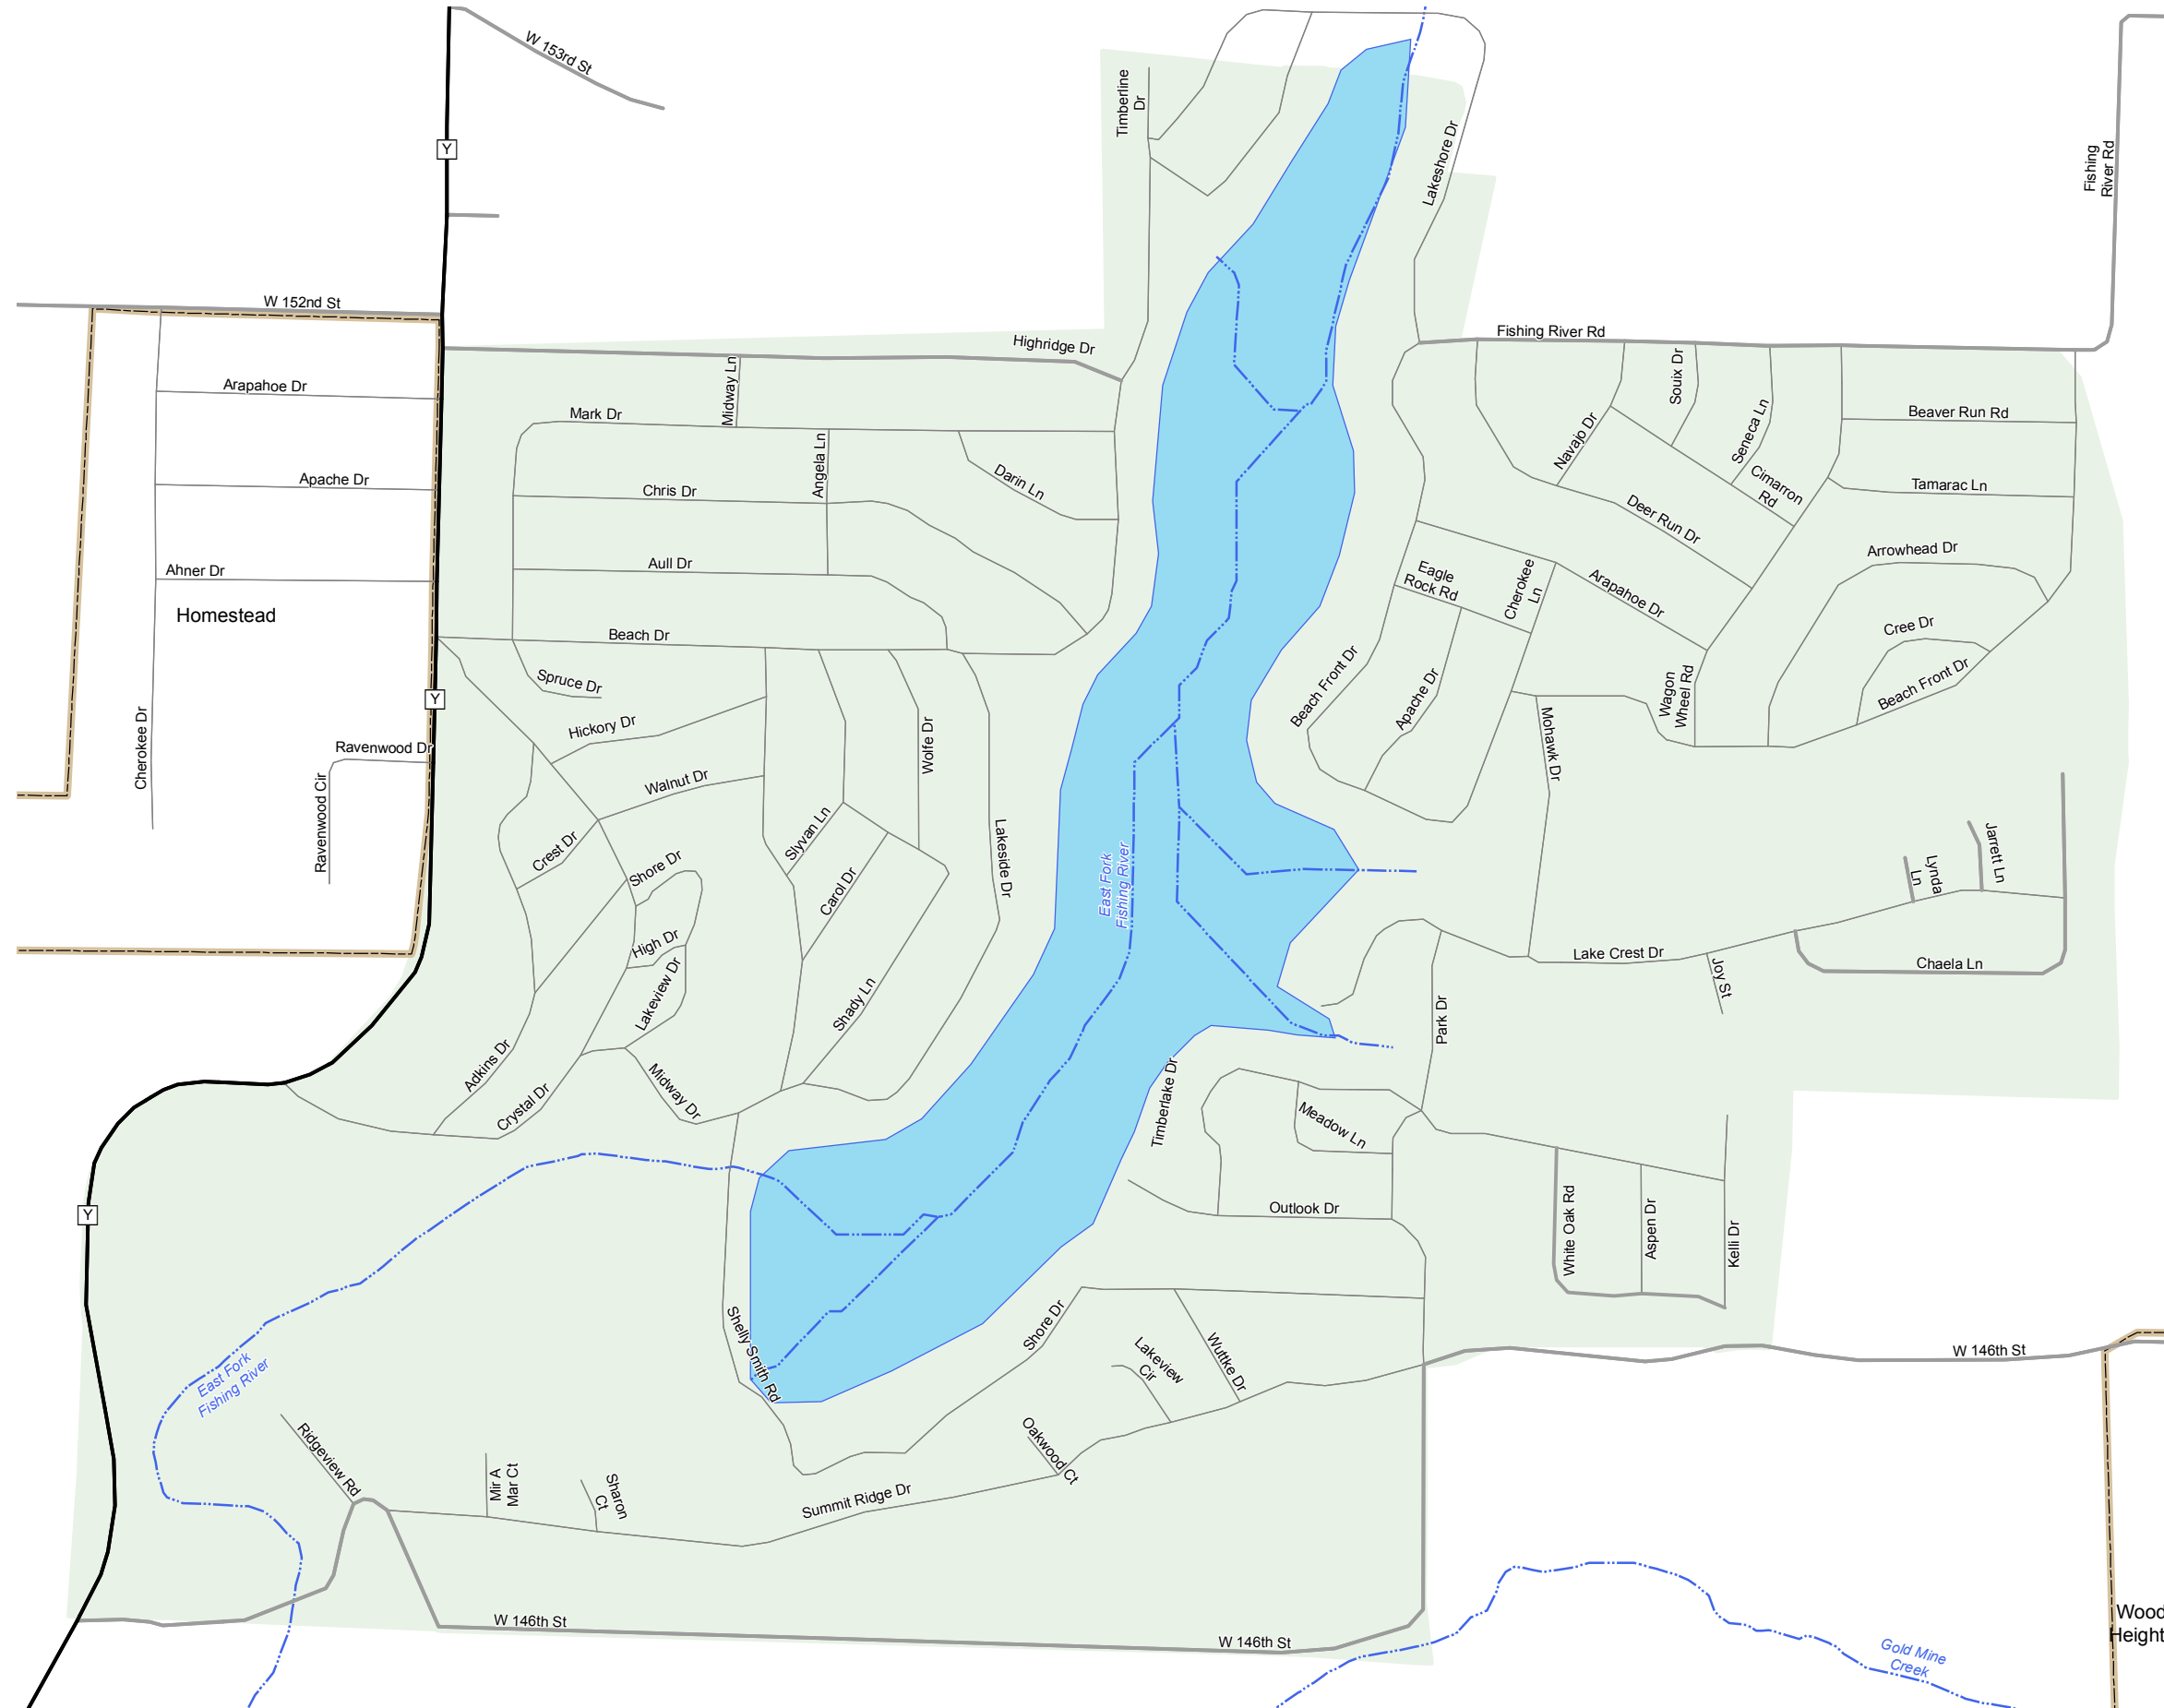

CRYSTAL LAKES

RAY COUNTY
MISSOURI

KANSAS CITY DISTRICT

2015

Legend

- Interstate
- Interstate Loop
- US Route
- Business Route
- Missouri Route
- Letter Route
- County Road
- Railroad
- City Street
- Other Routes
- River or Stream
- Lake or Large River
- City Limits
- County Boundary
- Surrounding City Limits
- Fire Department
- Law Enforcement
- MSHP Office
- County Courthouse
- Hospital
- MoDOT Office
- MoDot Maintenance Building
- Cemeteries
- Airport
- Amtrak Stations

MISSOURI DEPARTMENT OF TRANSPORTATION
TRANSPORTATION PLANNING
1-888-ASK-MODOT
WWW.MODOT.ORG
JANUARY, 2015

0 130 260 520 780 1,040
Feet