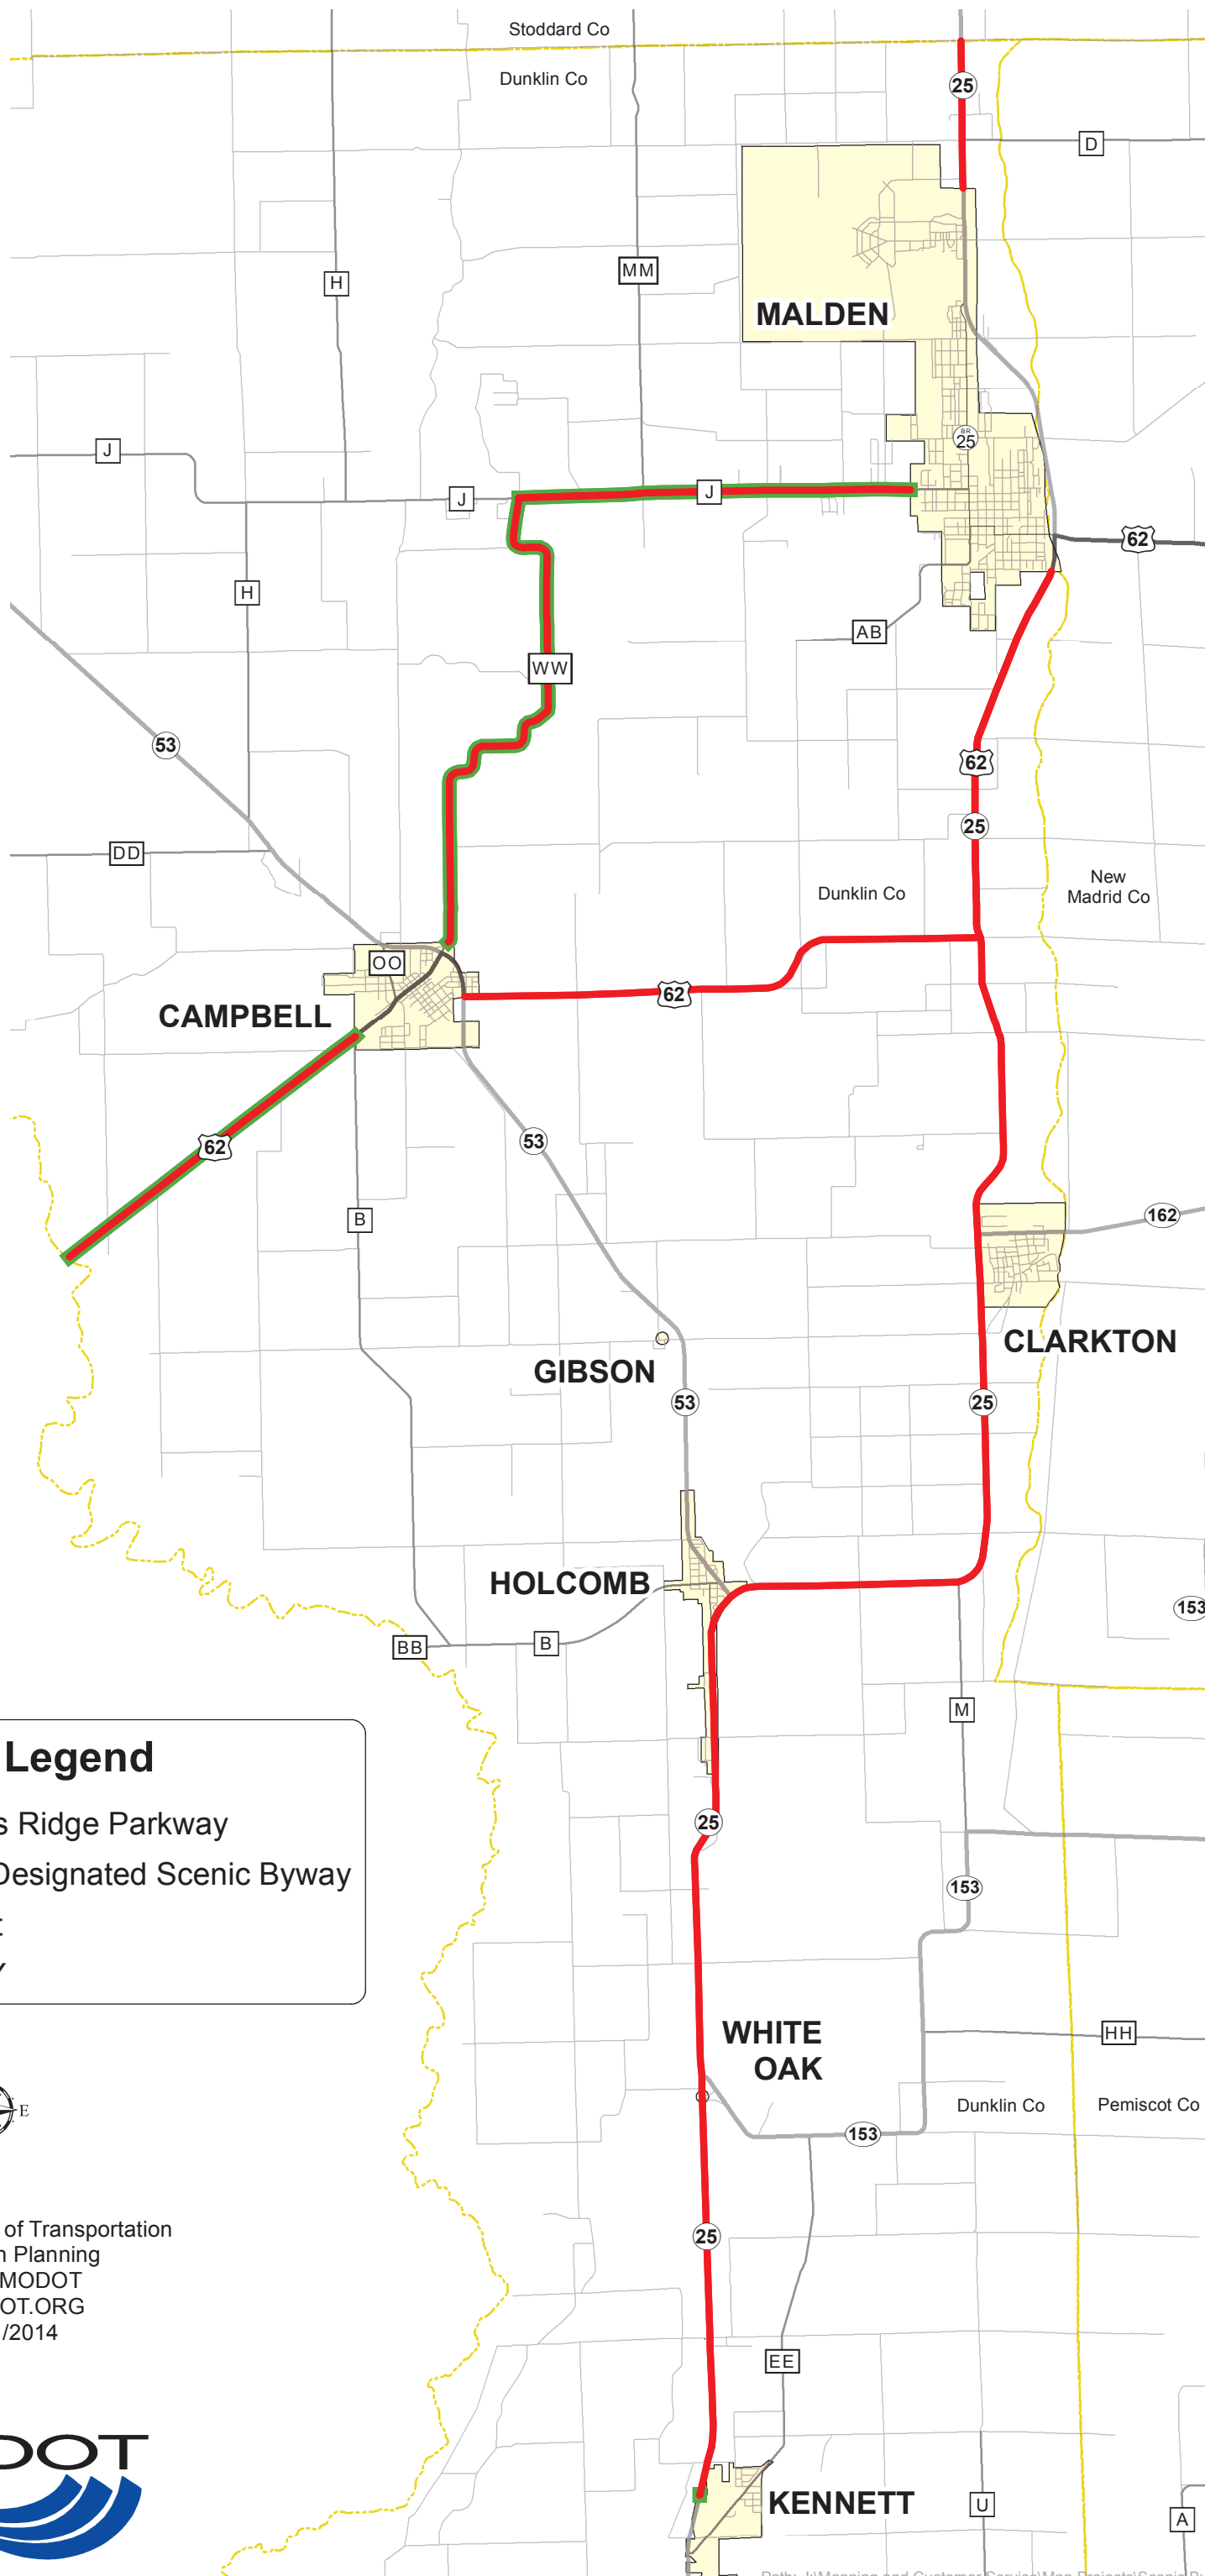

Crowley's Ridge Parkway Scenic Byway

Legend

- Crowley's Ridge Parkway
- Federal Designated Scenic Byway
- City Limit
- COUNTY

Missouri Department of Transportation
 Transportation Planning
 1-888-ASK-MODOT
 WWW.MODOT.ORG
 Date: 5/01/2014