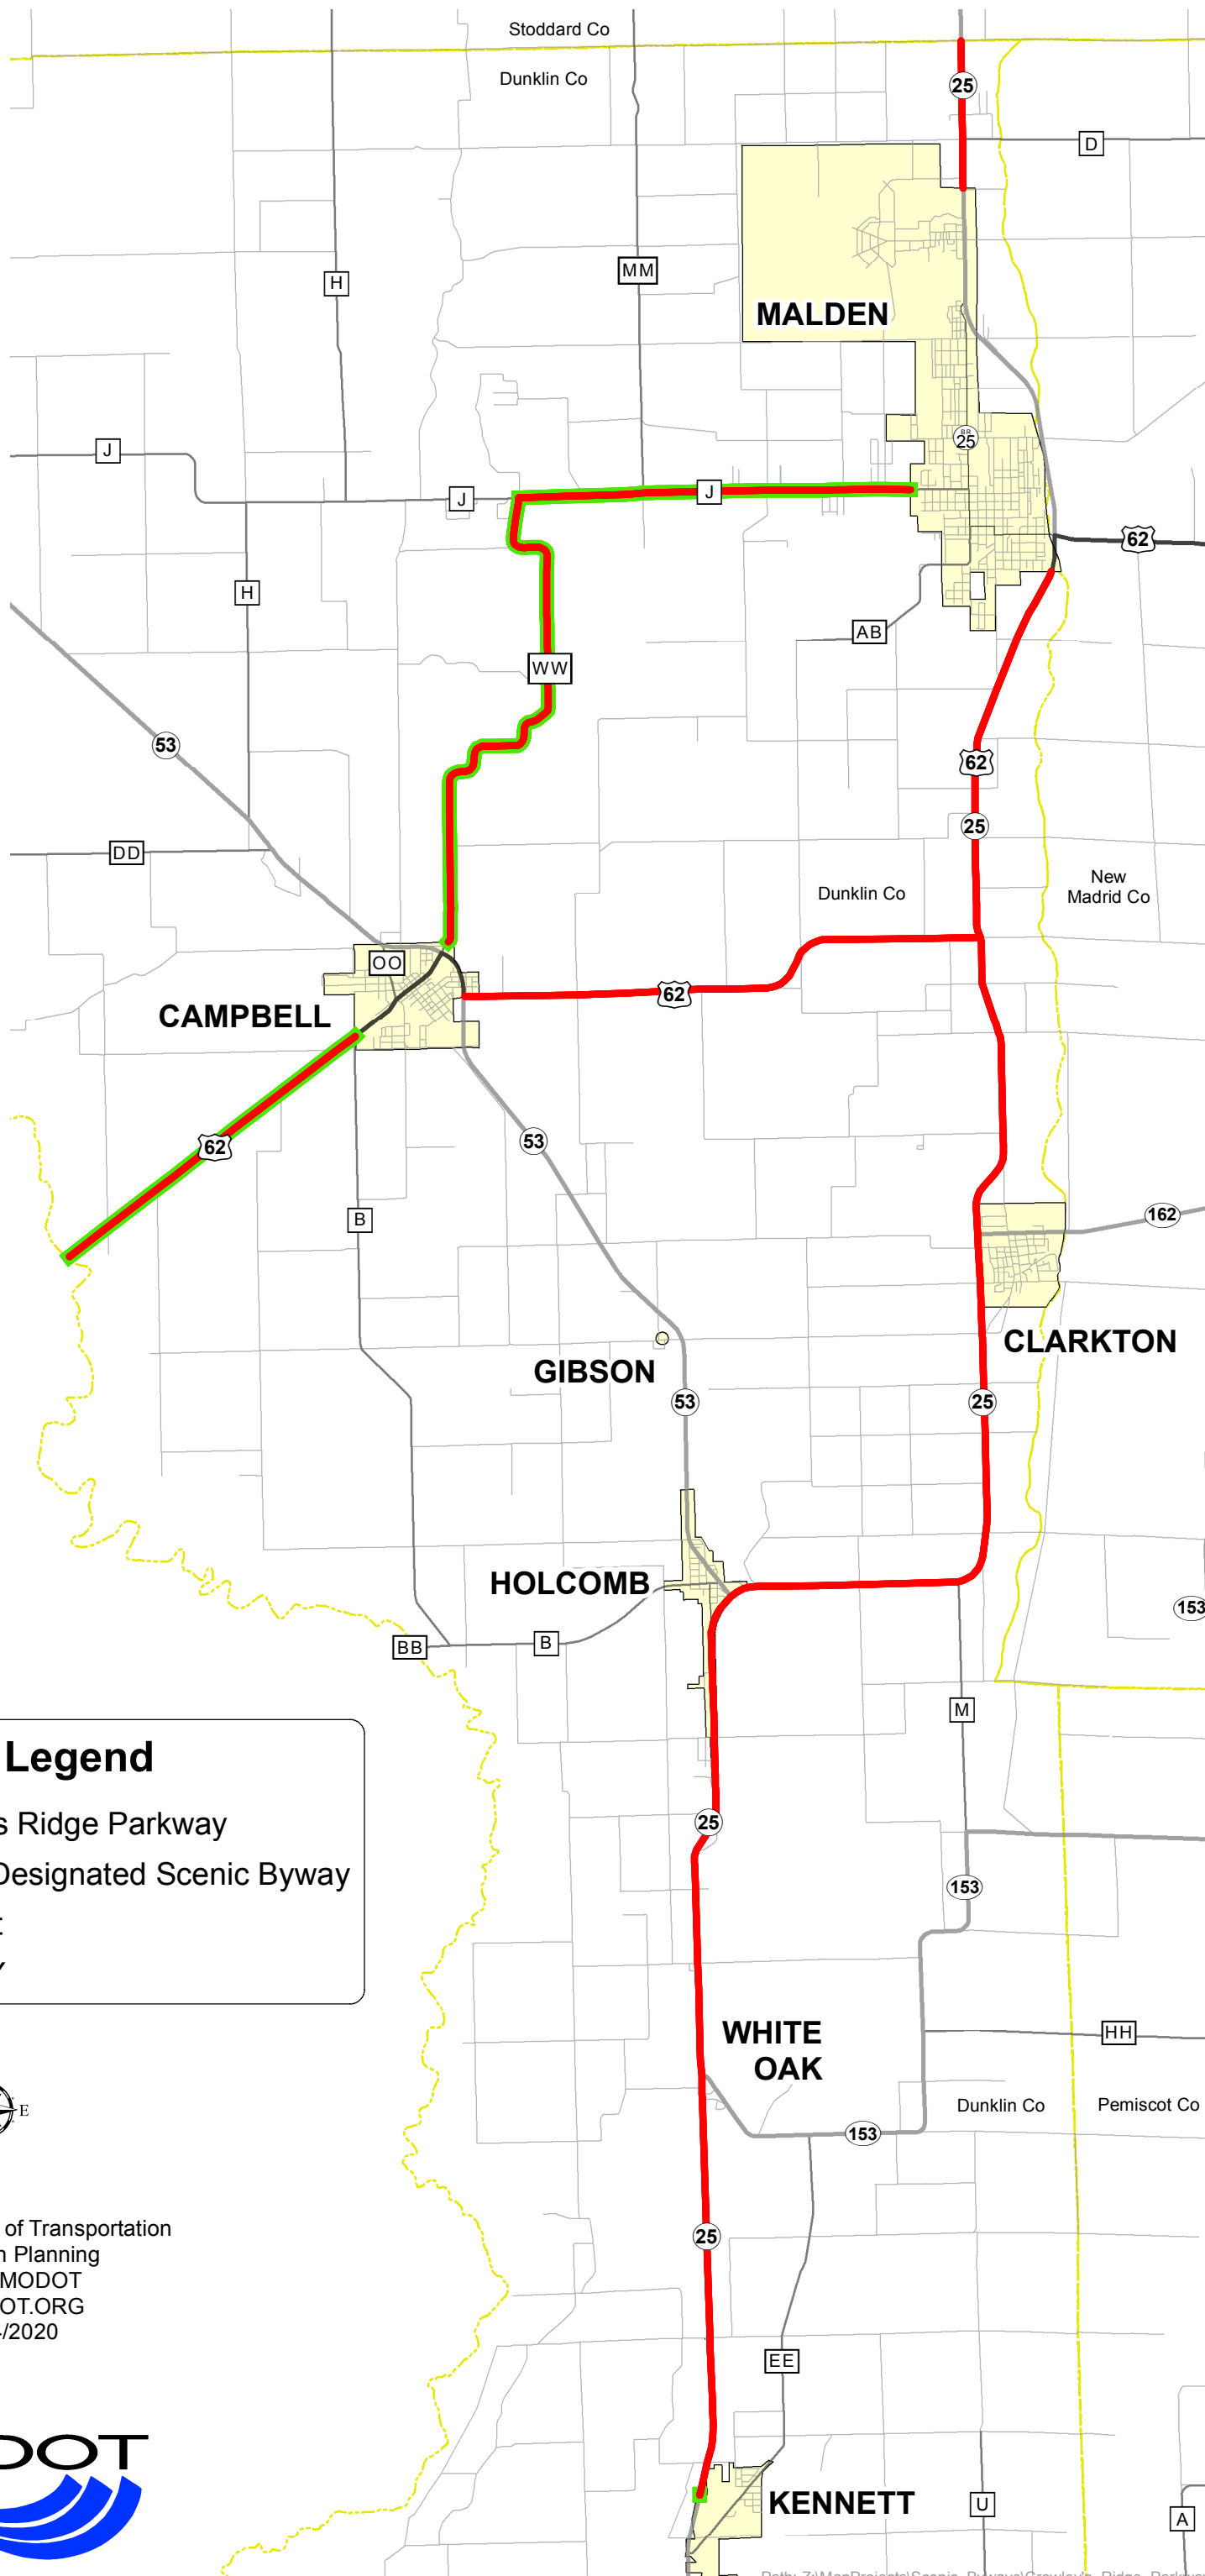

Crowley's Ridge Parkway Scenic Byway

Legend

- Crowley's Ridge Parkway
- Federal Designated Scenic Byway
- City Limit
- COUNTY

Missouri Department of Transportation
Transportation Planning
1-888-ASK-MODOT
WWW.MODOT.ORG
Date: 1/24/2020