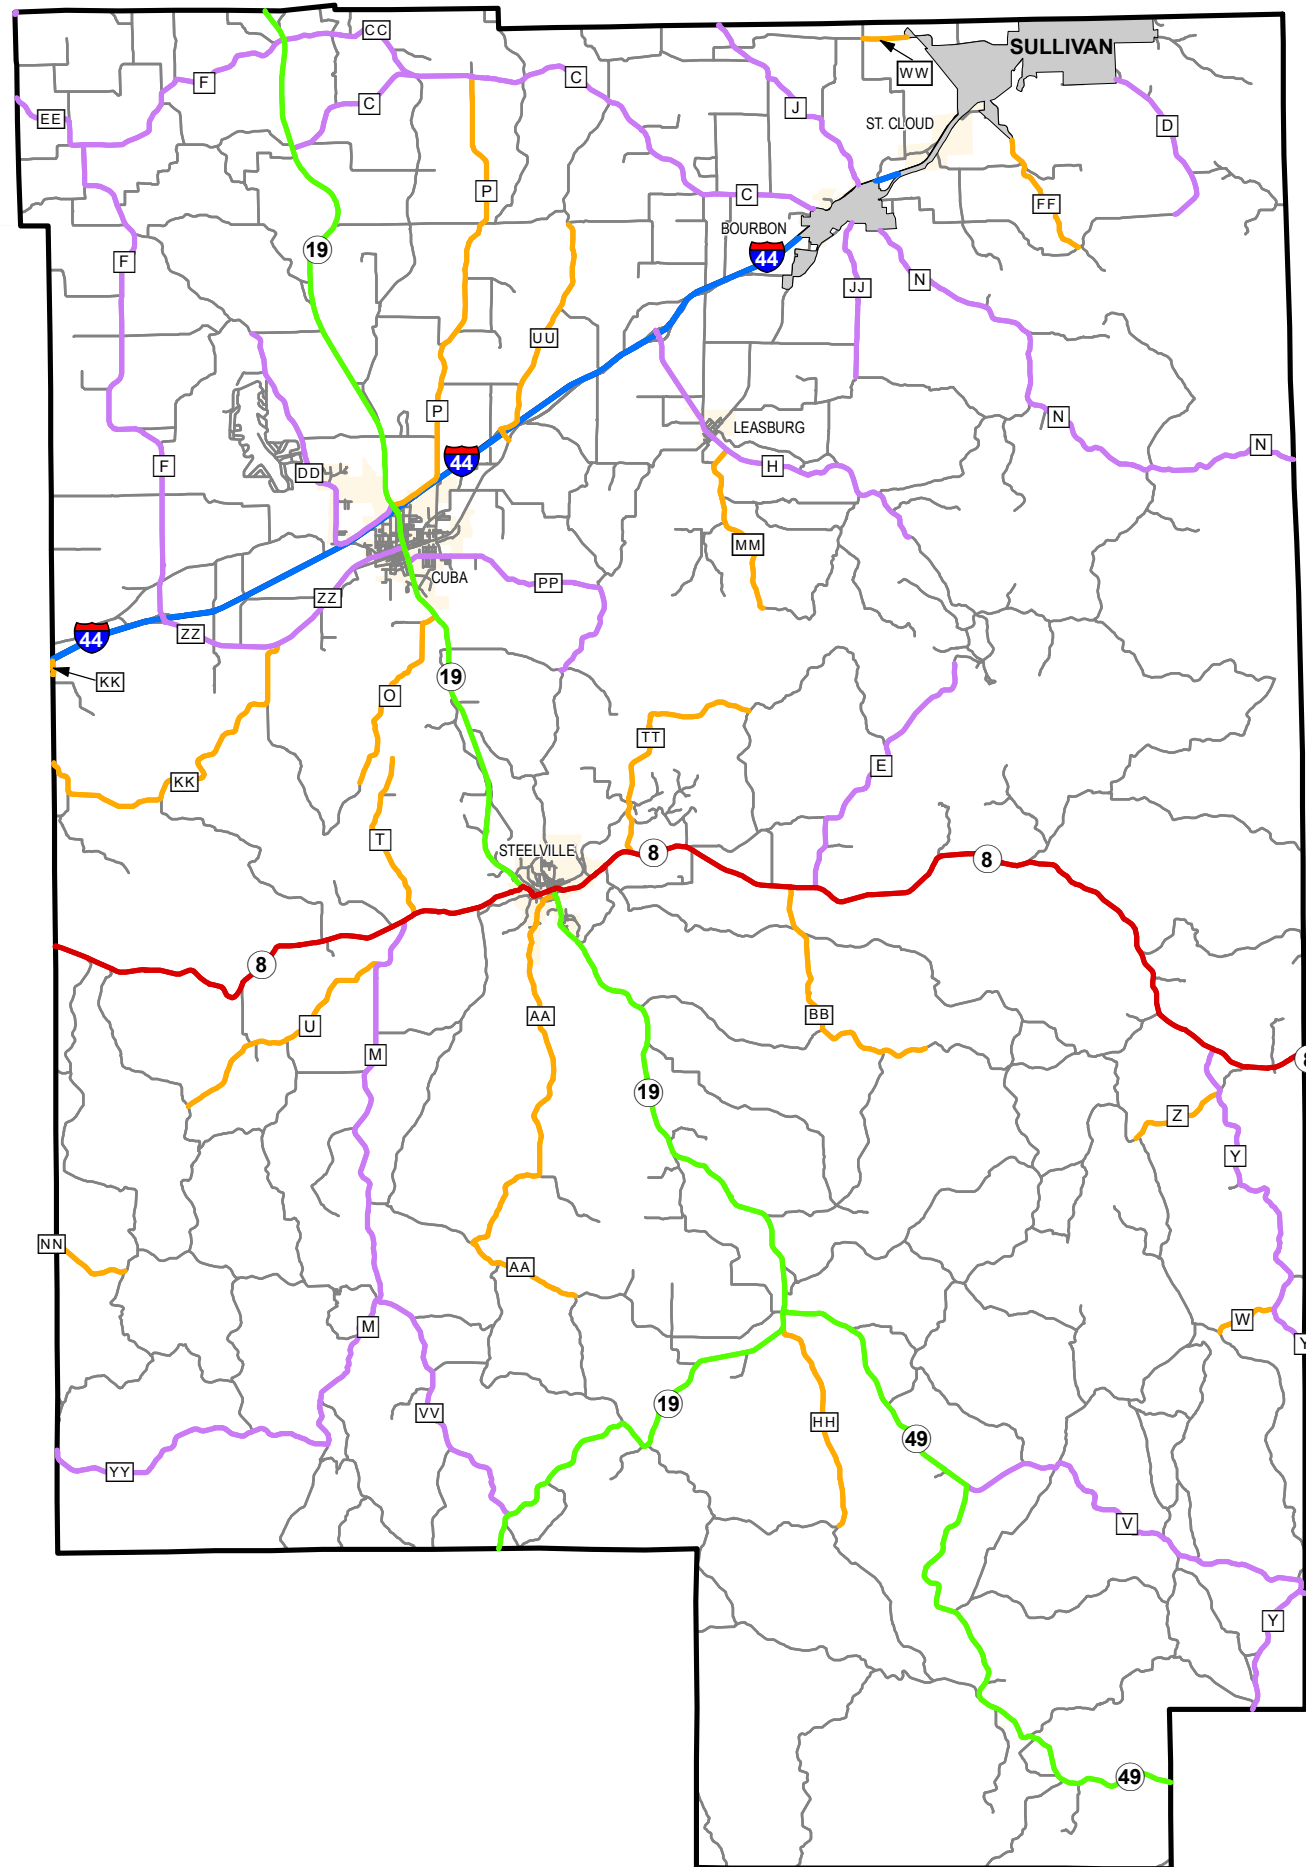

Rural Functional Classification

CRAWFORD COUNTY

Missouri

FUNCTIONAL CLASS	
Interstate	
Other Freeway and Expressway	
Other Principal Arterial	
Minor Arterial	
Major Collector	
Minor Collector	
Local	
CITY	
URBAN AREA	

Federal-Aid highways exclude local roads and rural minor collectors.

Transportation Planning

105 W. Capitol Ave.
 Jefferson City, MO 65102
 Phone (573) 526-5478
 Fax (573) 526-8052

Approved April 28, 2008