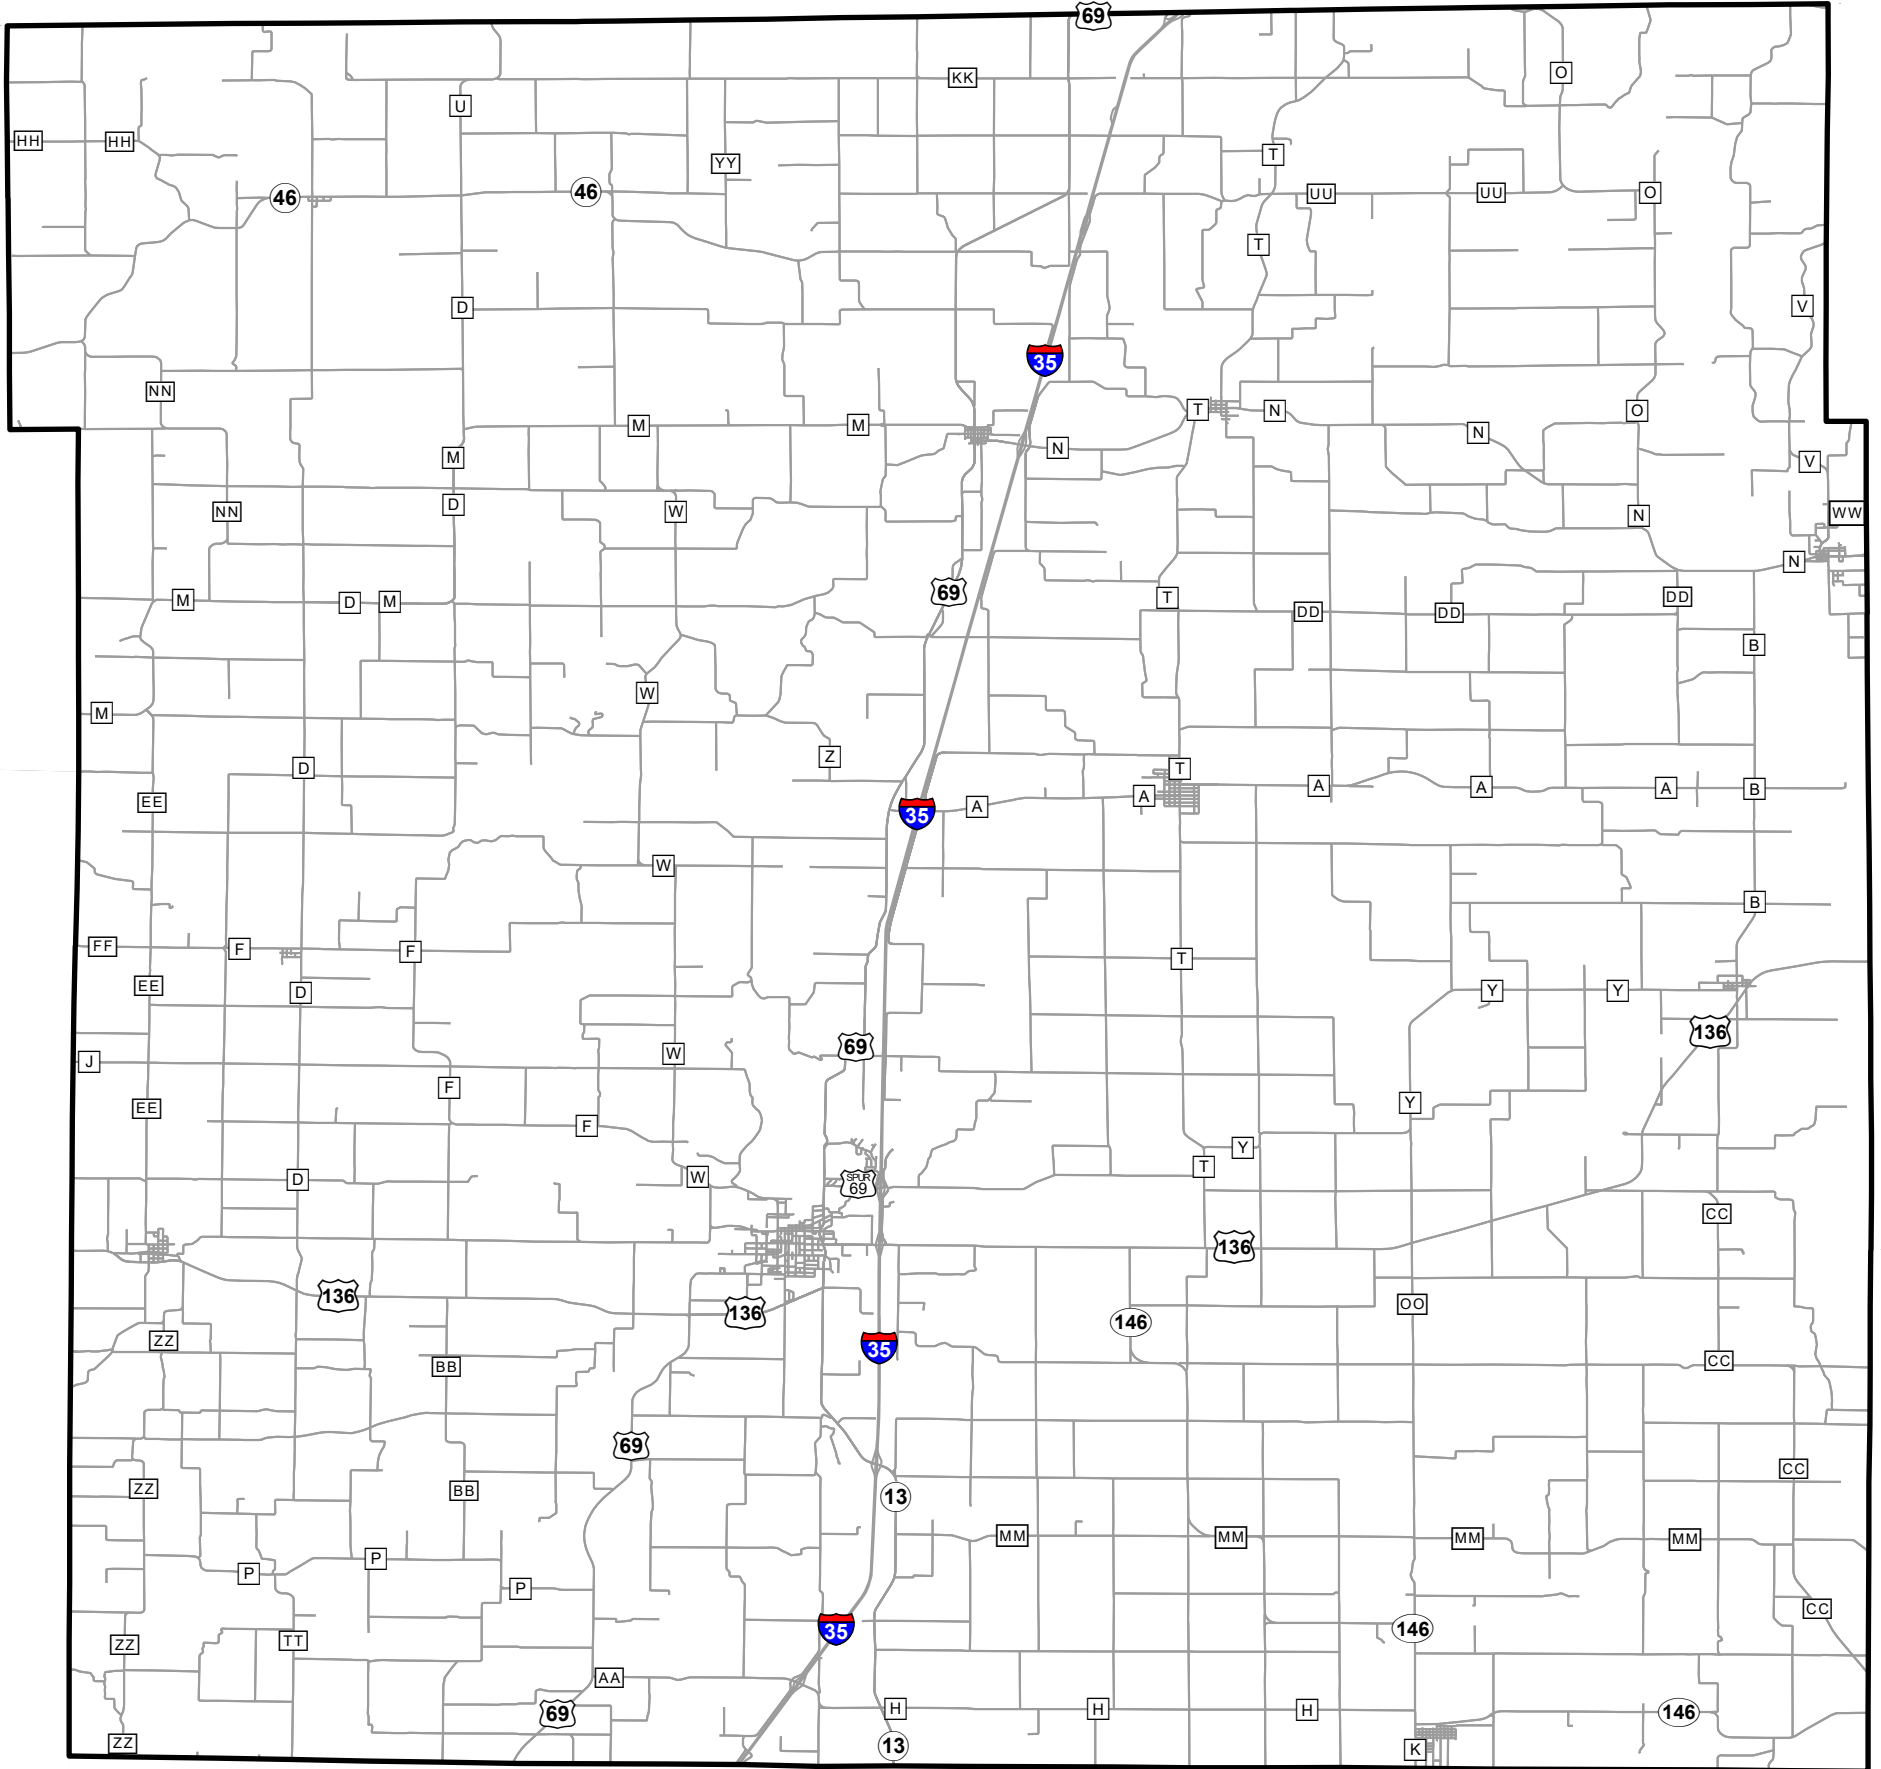

State System Classification

HARRISON COUNTY MISSOURI

State System Class	Miles
Interstate	31.423
Primary	27.649
Supplementary	327.552
State Marked - NOS	
Other Roads	
Urban Area	

Transportation Planning
 105 W. Capitol Ave.
 Jefferson City, MO 65102
 Phone (573) 526-5478
 Fax (573) 526-8052