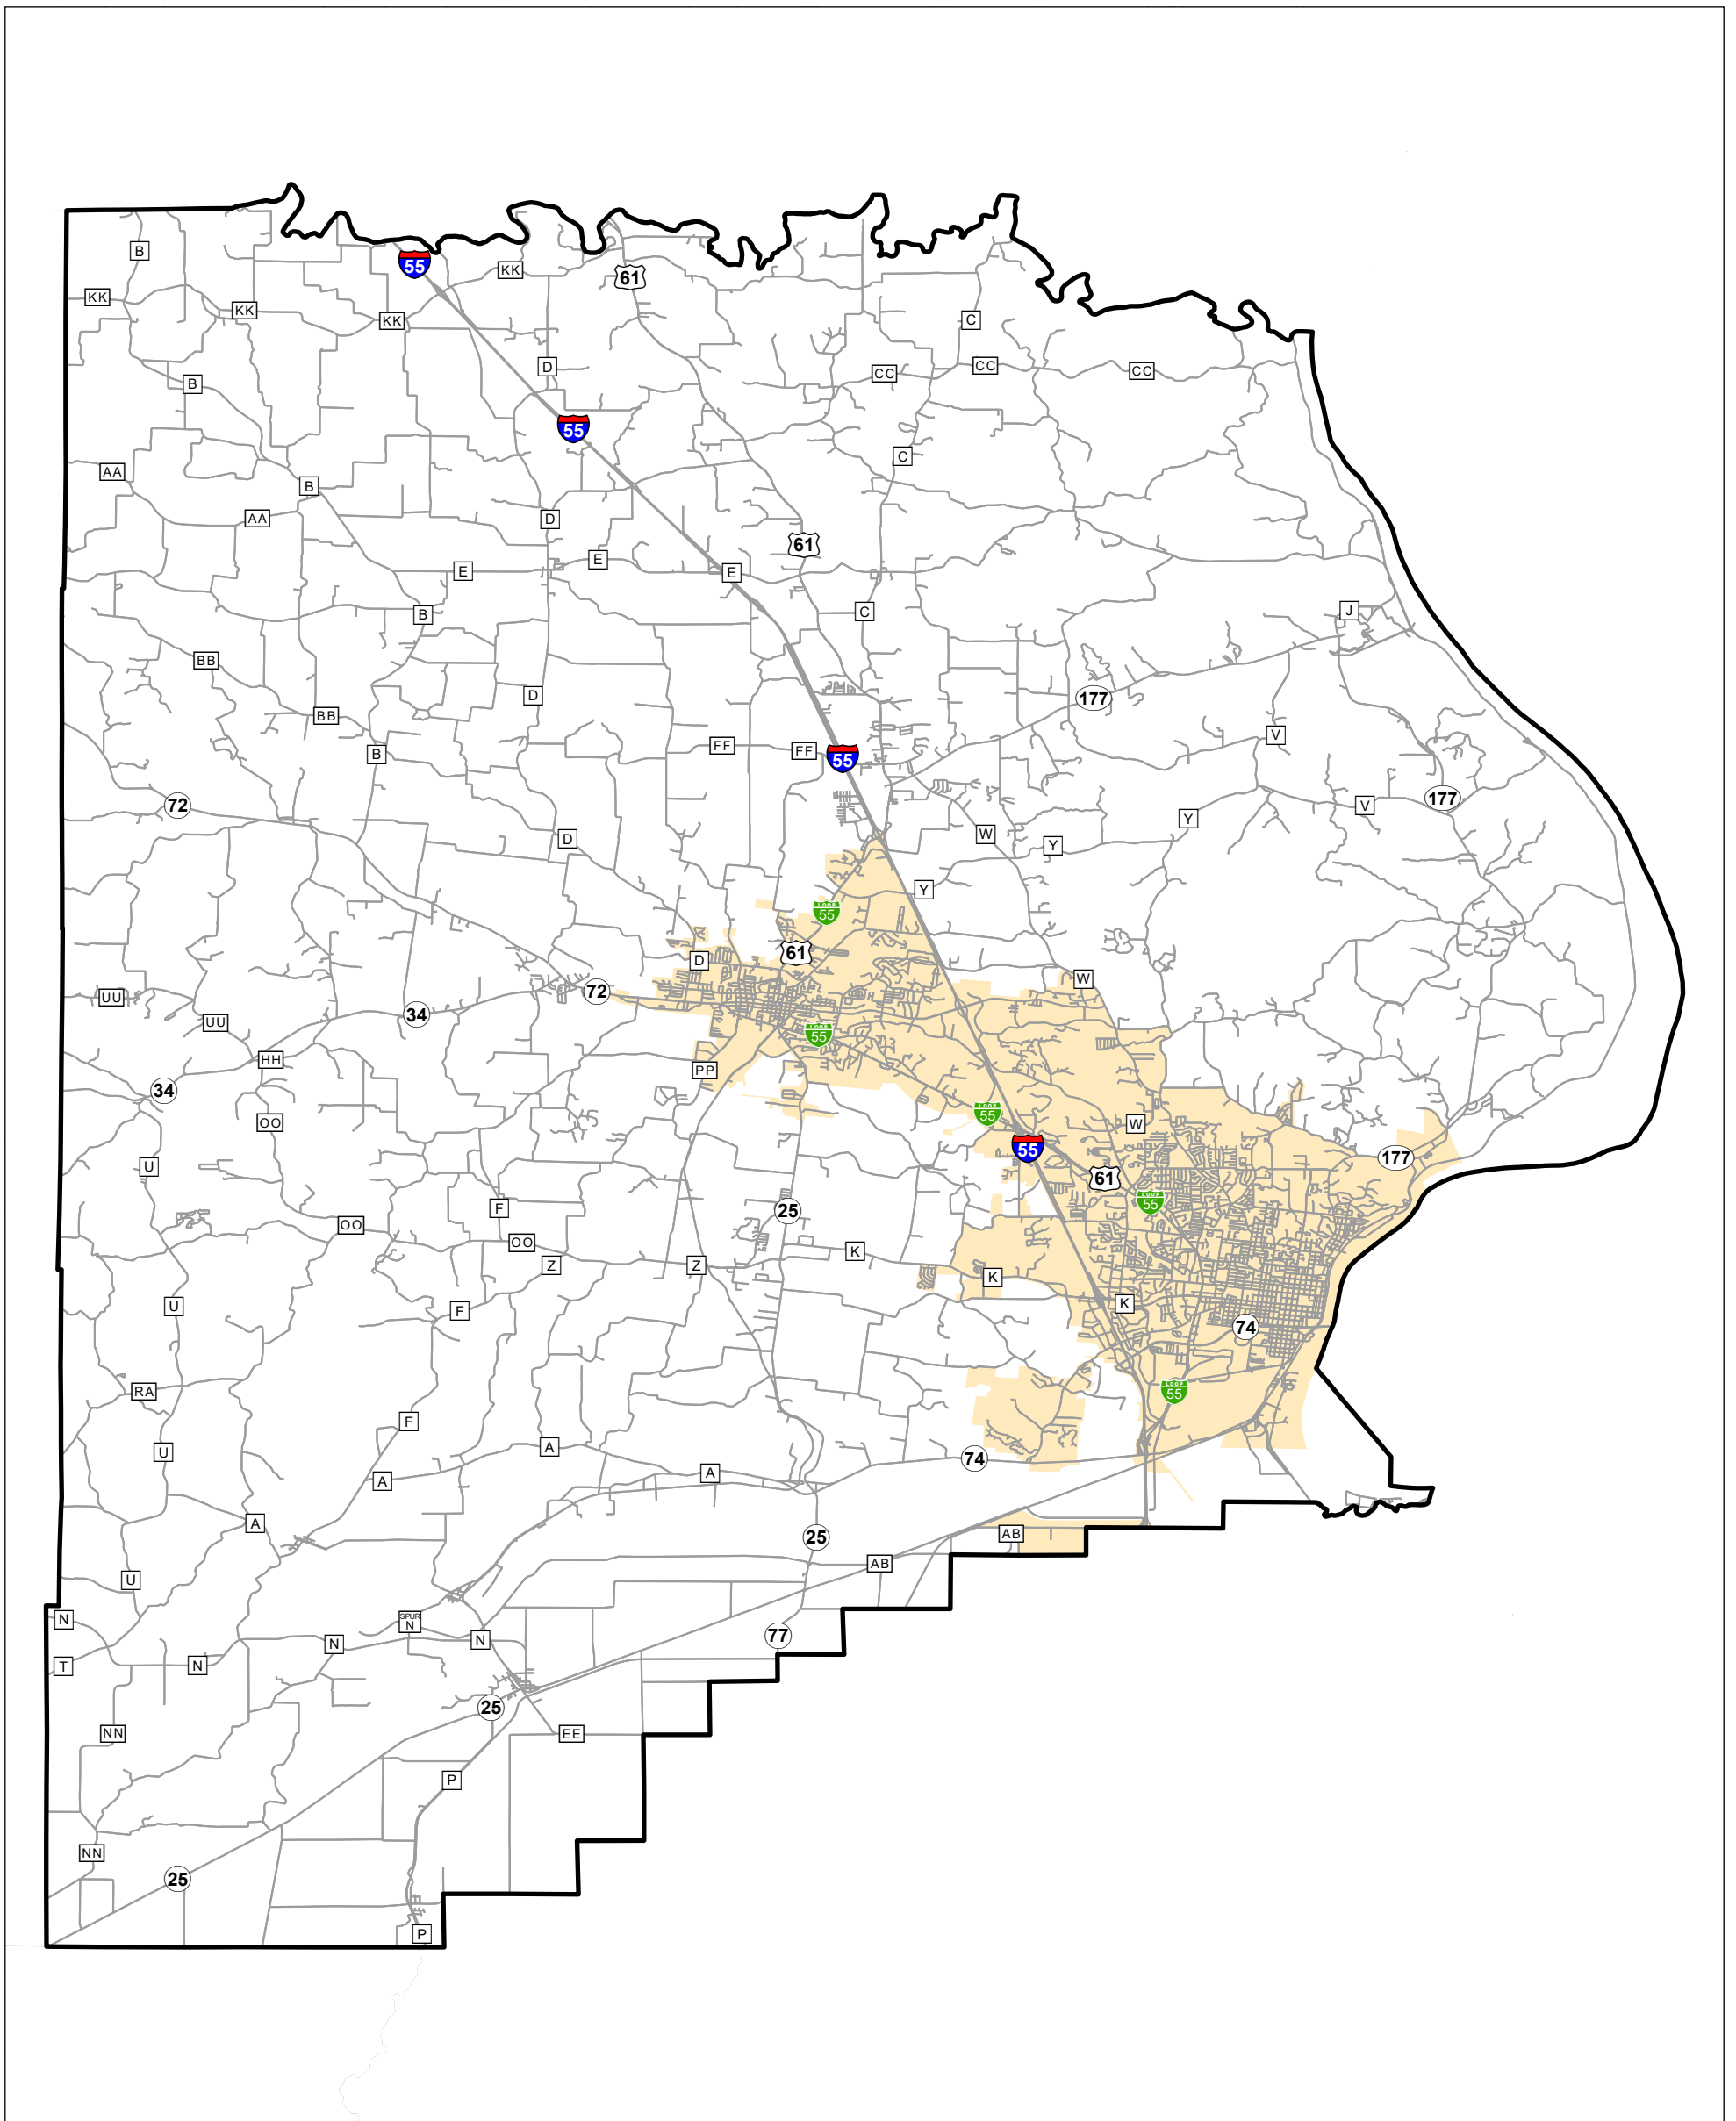

State System Classification

CAPE GIRARDEAU COUNTY MISSOURI

State System Class	Miles
Interstate	27.252
Primary	59.329
Supplementary	243.504
State Marked - NOS	
Other Roads	
Urban Area	

Transportation Planning
 105 W. Capitol Ave.
 Jefferson City, MO 65102
 Phone (573) 526-5478
 Fax (573) 526-8052

April 2026