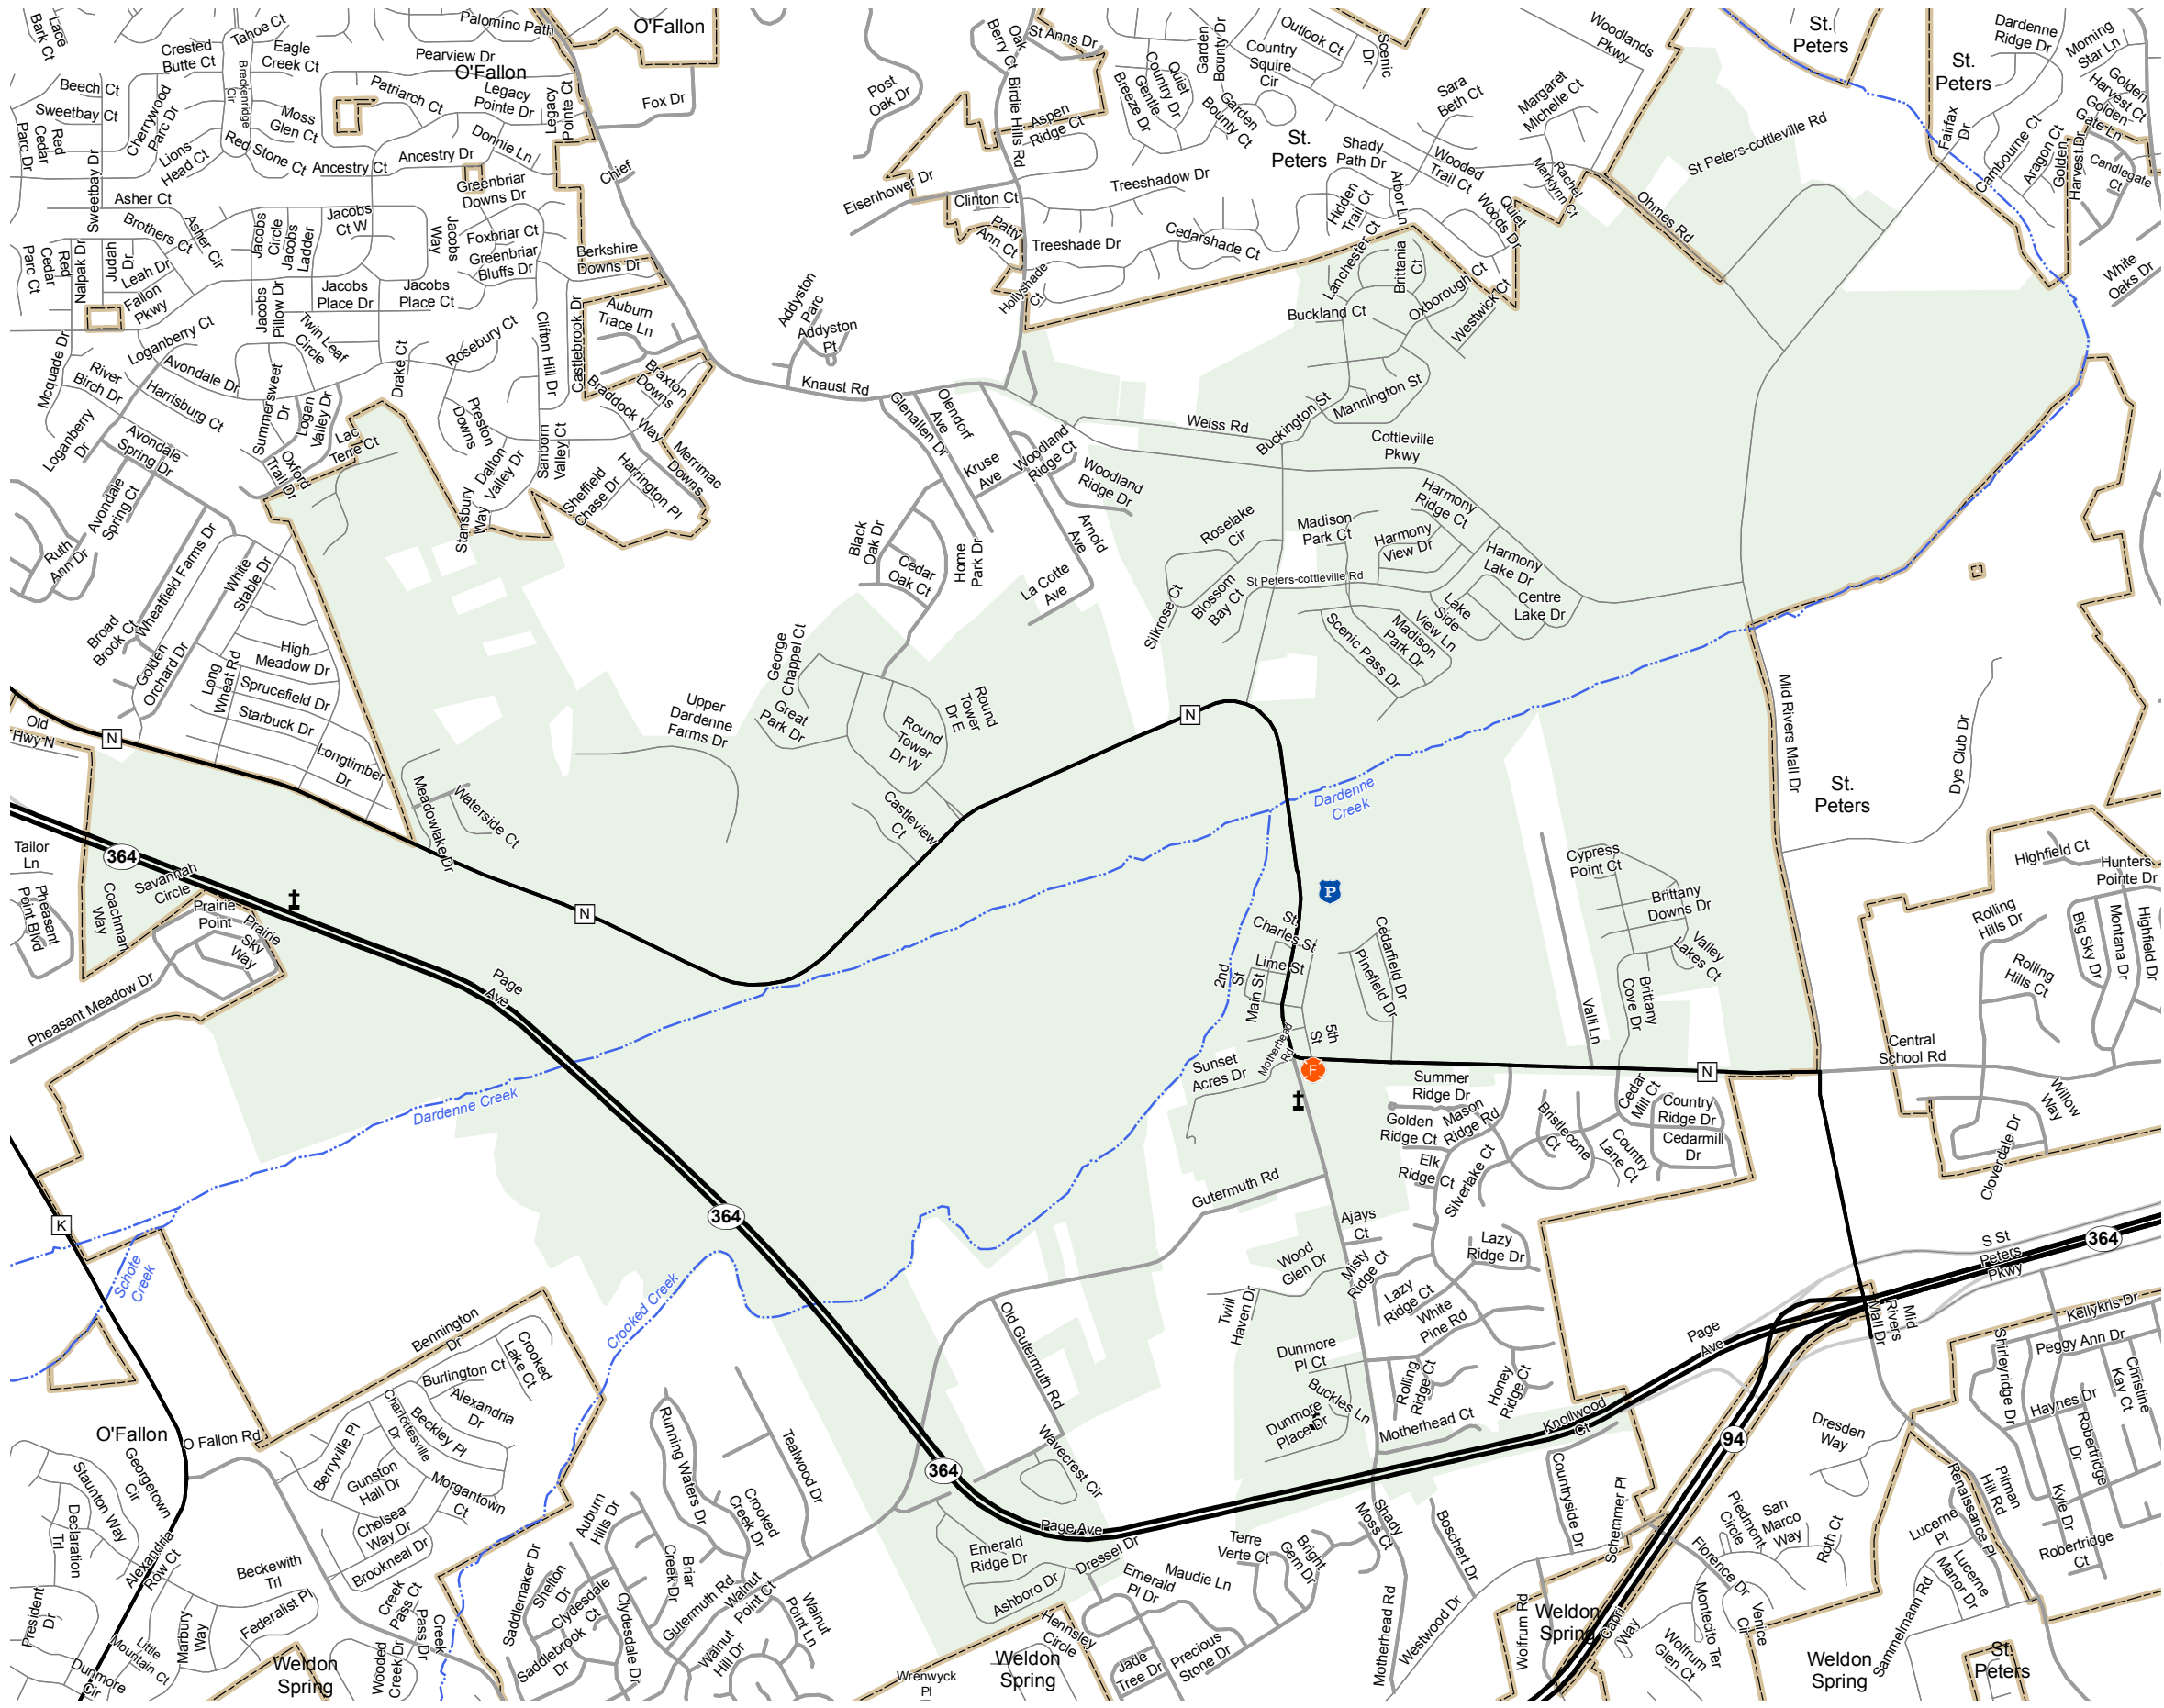

COTTLEVILLE

ST. CHARLES COUNTY

MISSOURI

ST. LOUIS DISTRICT

2015

Legend

- Interstate
- Interstate Loop
- US Route
- Business Route
- Missouri Route
- Letter Route
- County Road
- Railroad
- City Street
- Other Routes
- River or Stream
- Lake or Large River
- City Limits
- County Boundary
- Surrounding City Limits
- Fire Department
- Law Enforcement
- MSPH Office
- County Courthouse
- Hospital
- MoDOT Office
- MoDot Maintenance Building
- Cemeteries
- Airport
- Amtrak Stations