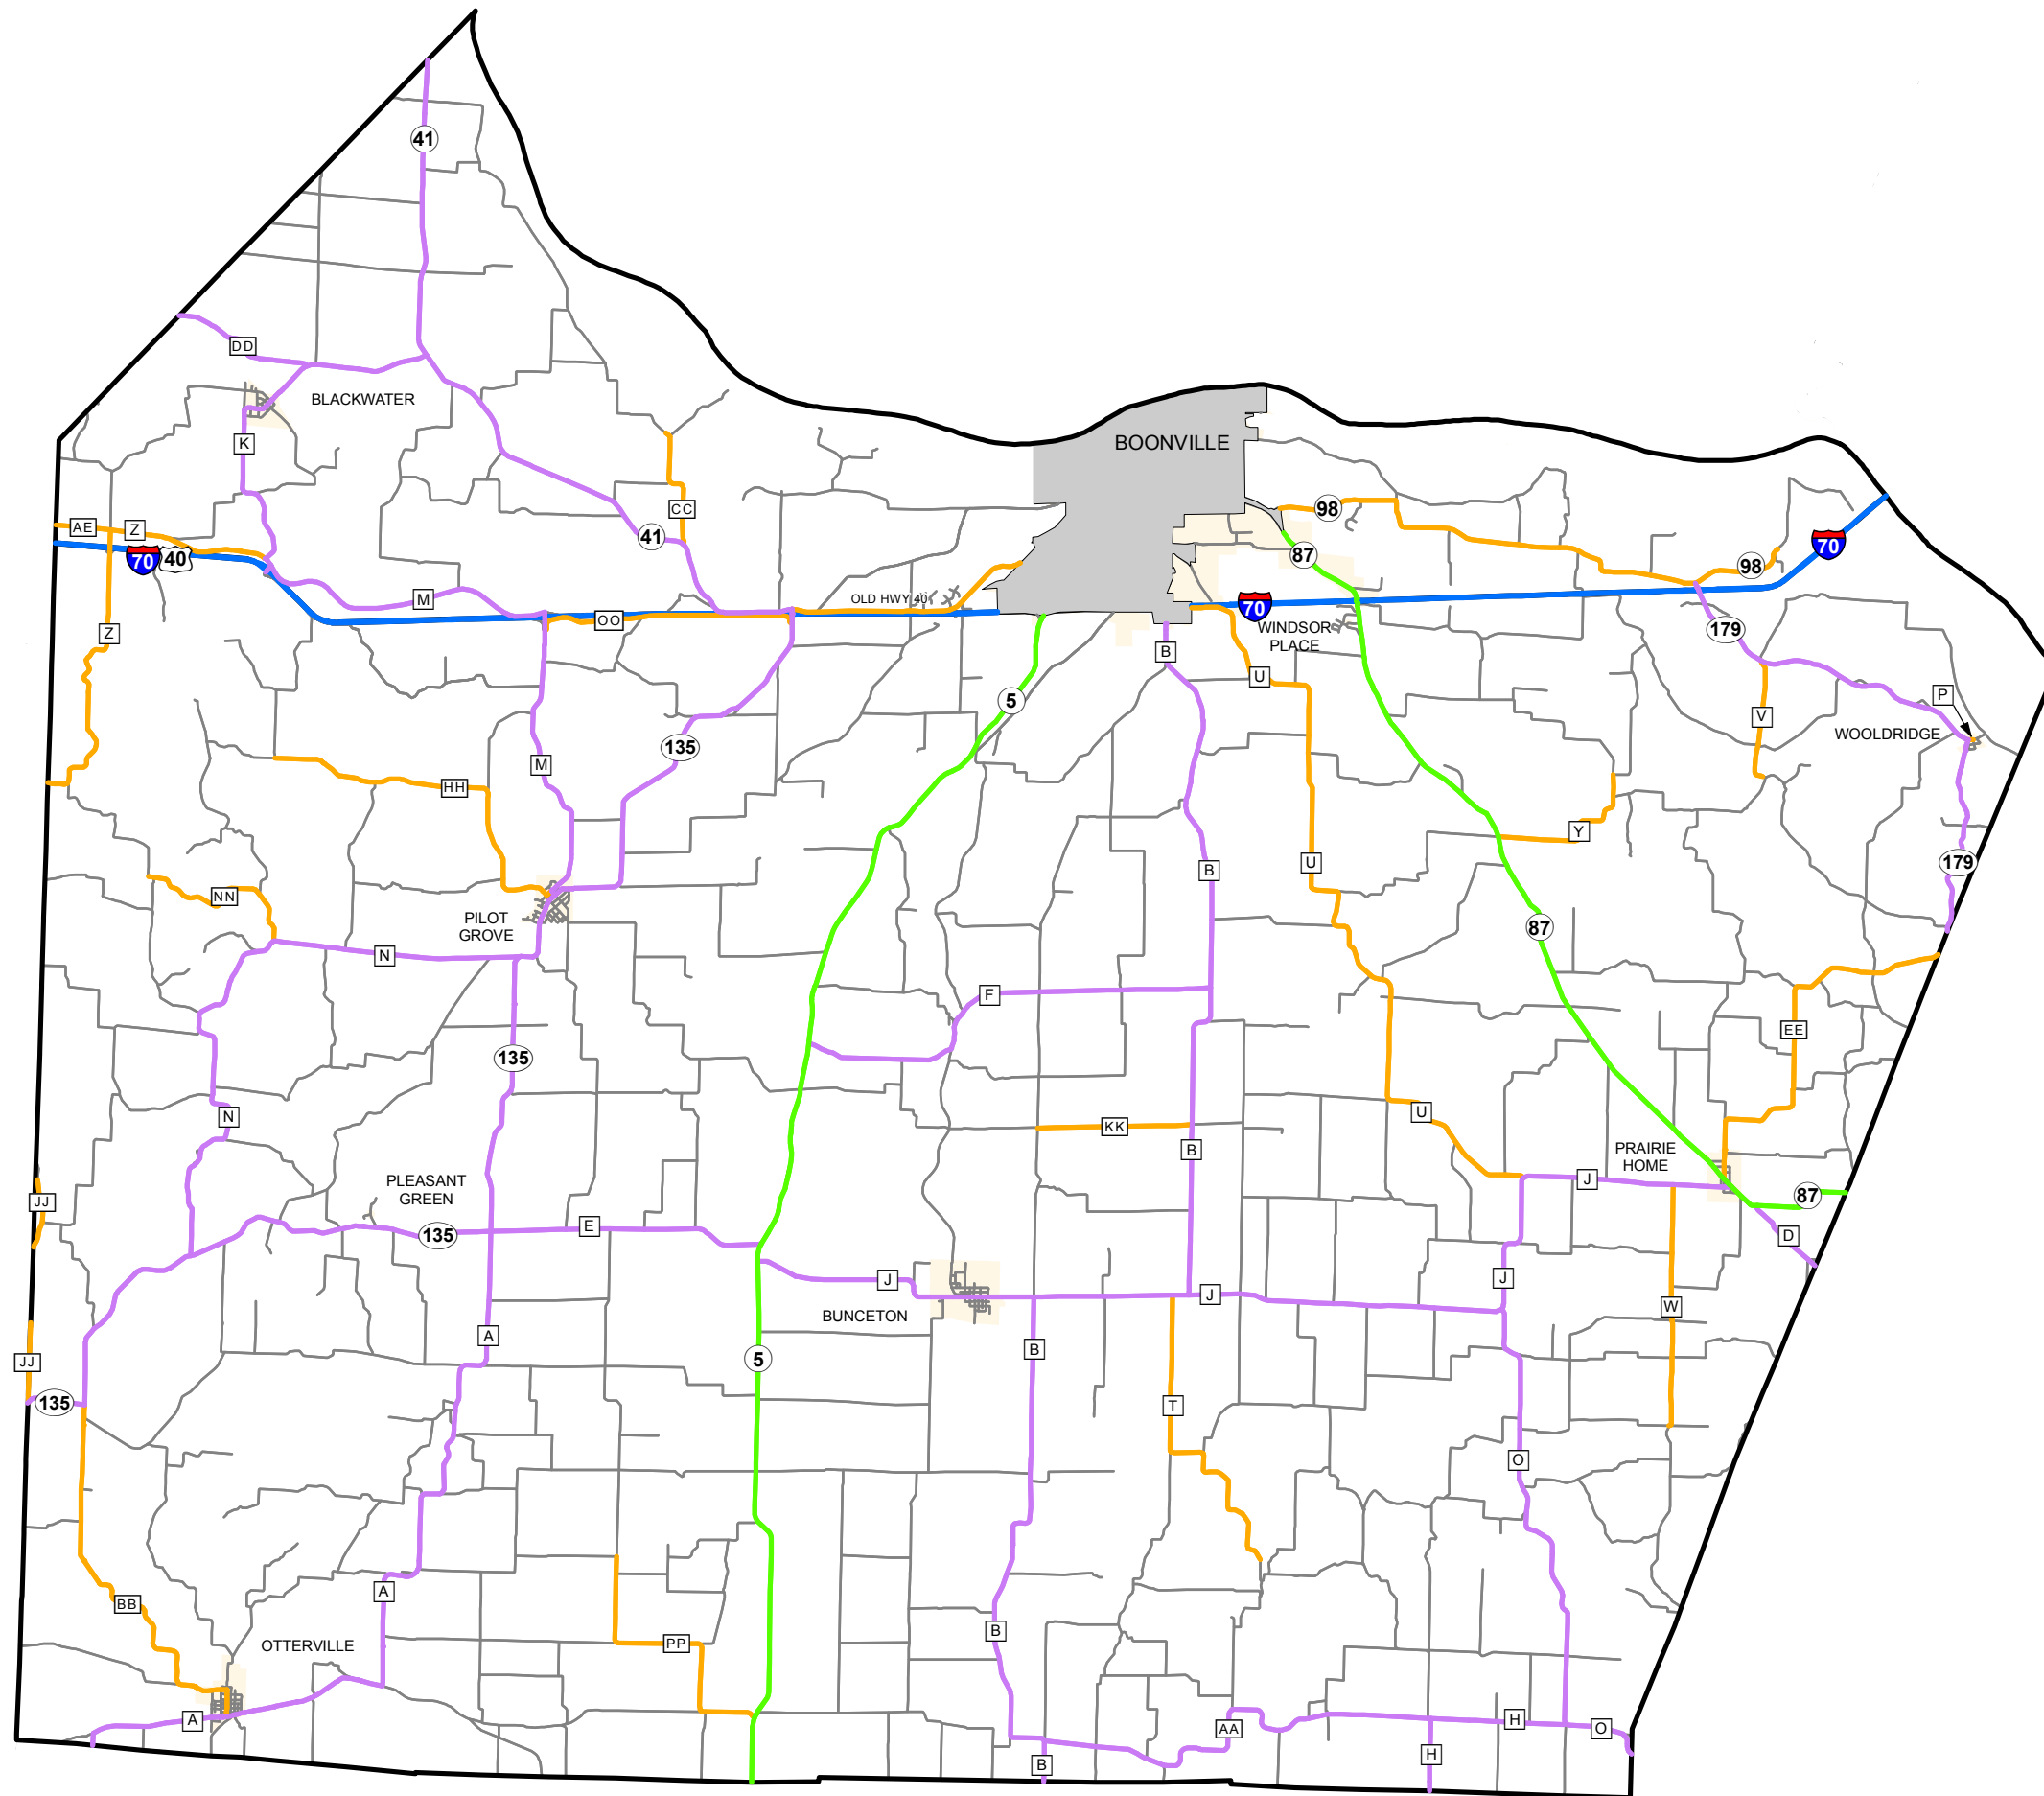

Rural Functional Classification

COOPER COUNTY

Missouri

FUNCTIONAL CLASS

- Interstate —
- Other Freeway and Expressway —
- Other Principal Arterial —
- Minor Arterial —
- Major Collector —
- Minor Collector —
- Local —

CITY

URBAN AREA

Federal-Aid highways exclude local roads and rural minor collectors.

Transportation Planning
 105 W. Capitol Ave.
 Jefferson City, MO 65102
 Phone (573) 526-5478
 Fax (573) 526-8052

Approved March 1, 2013