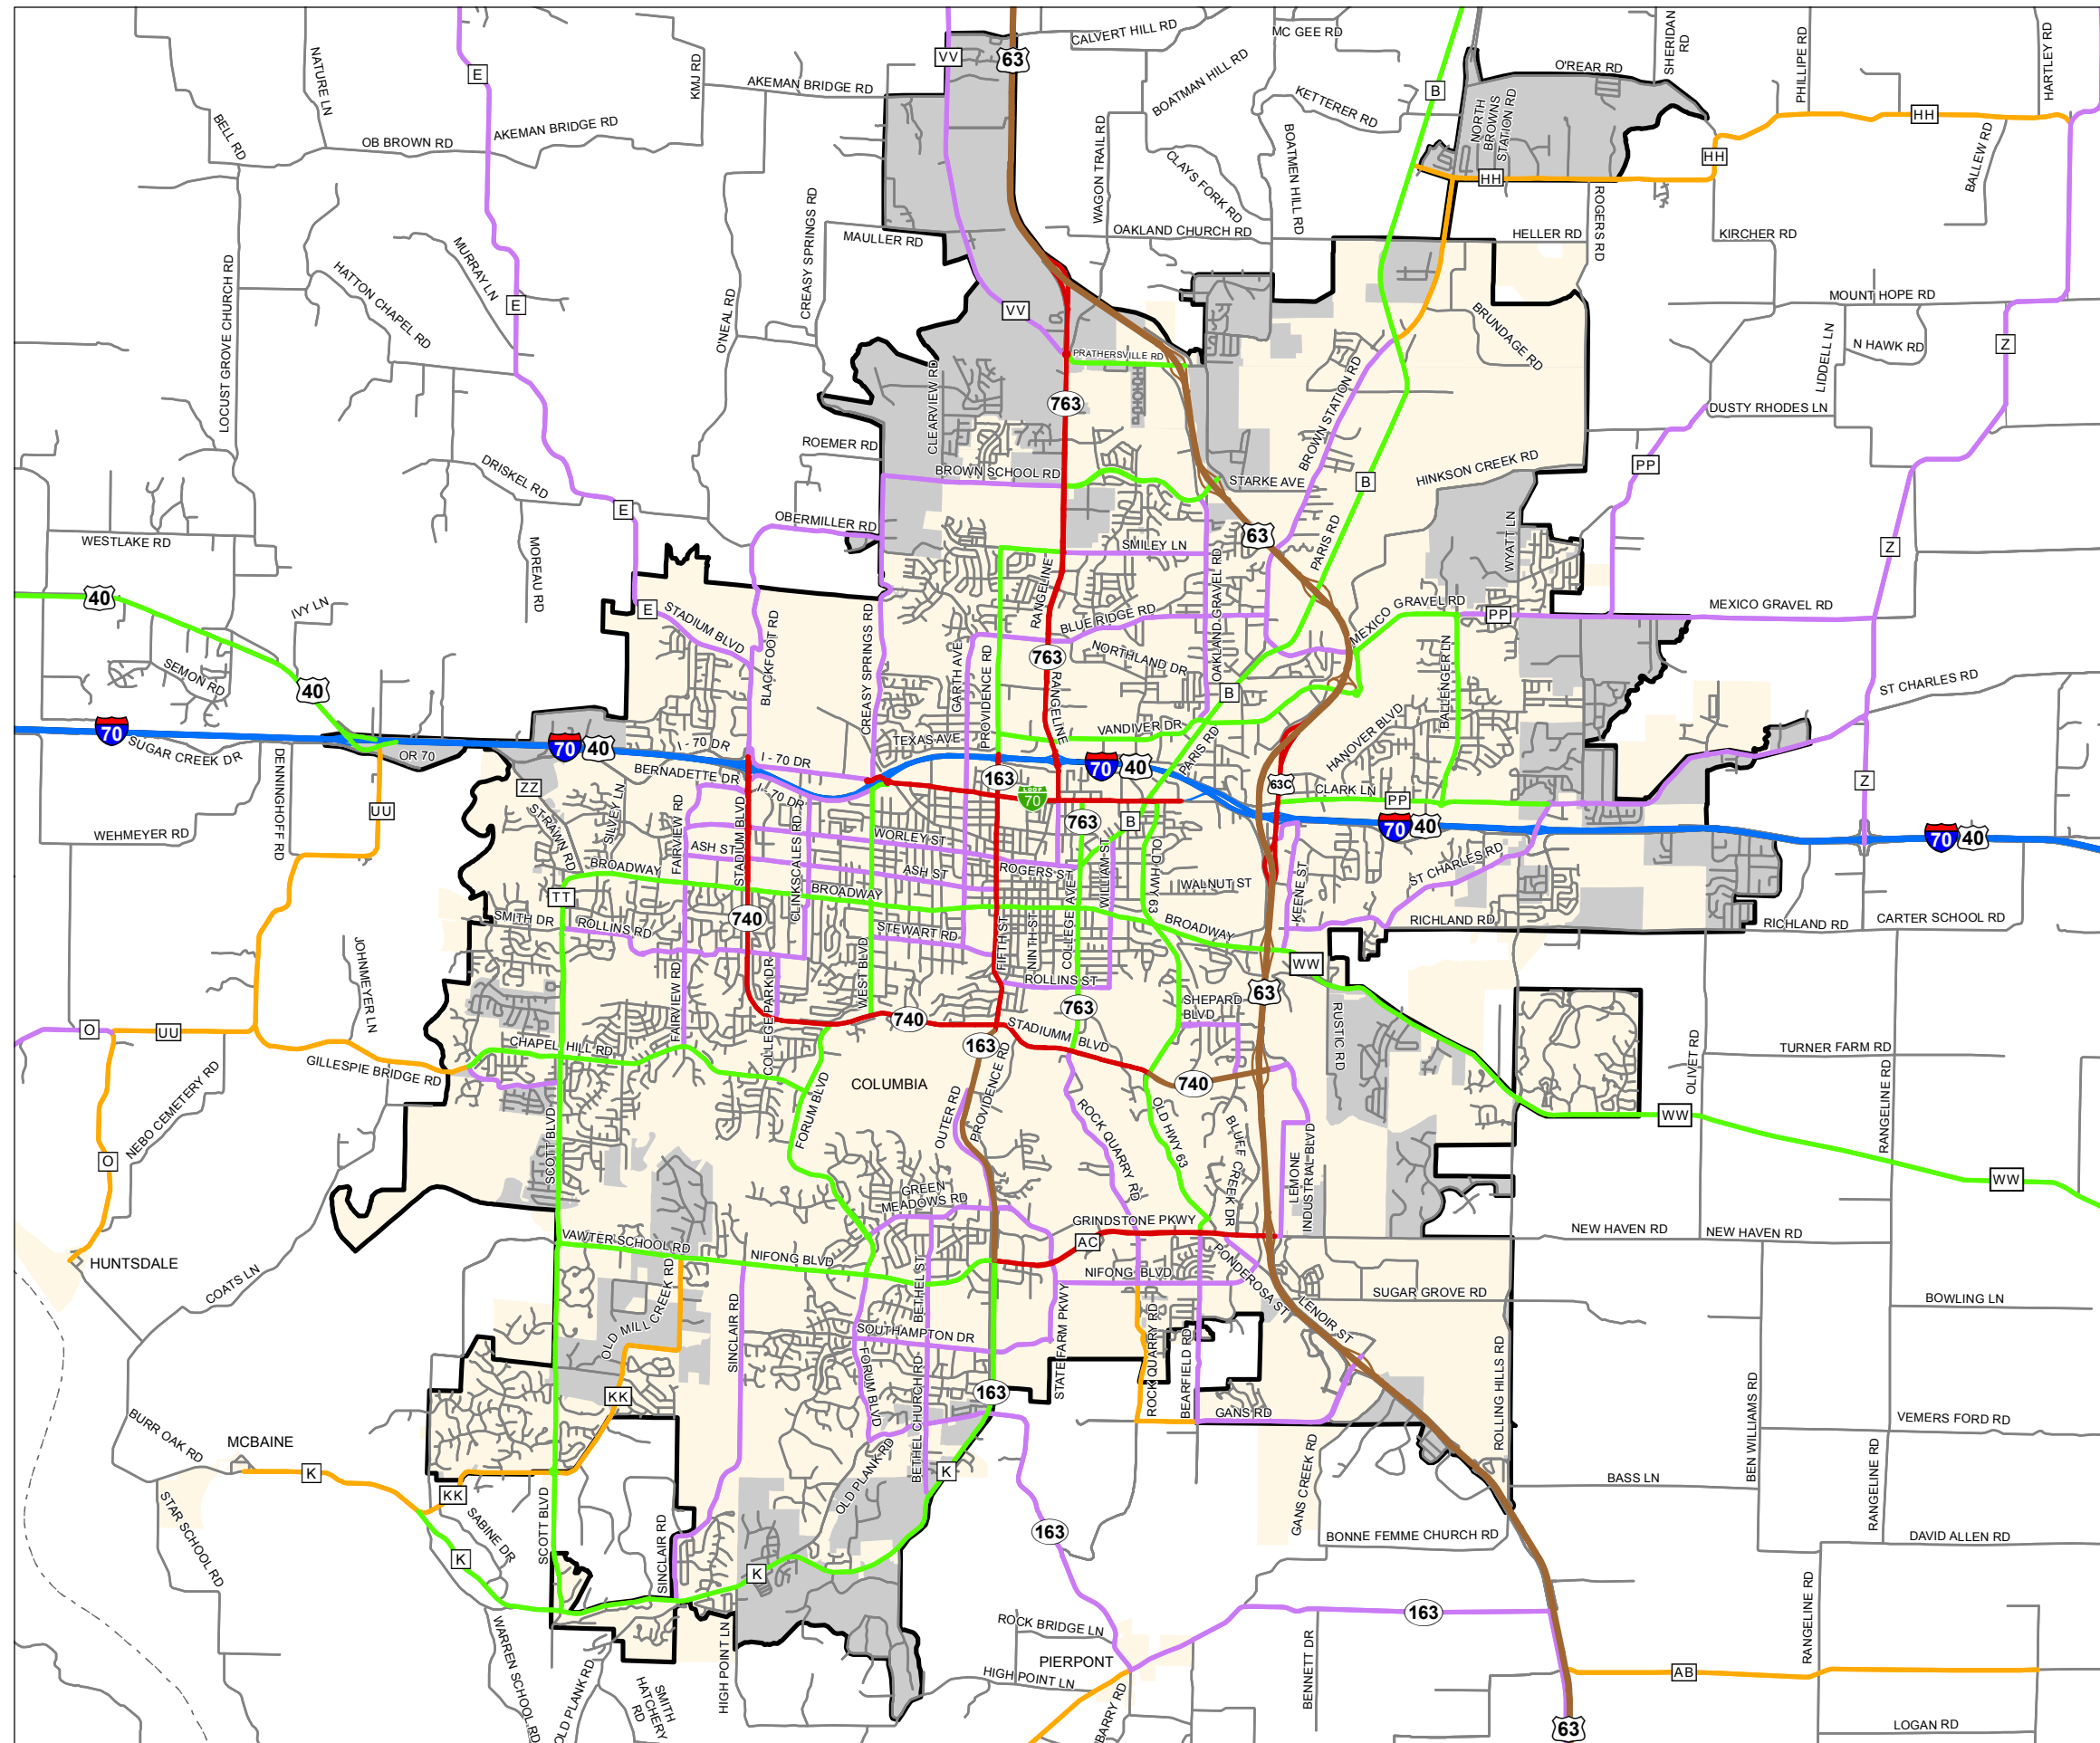

# Functional Classification System

**COLUMBIA**  
Boone County

Missouri

**FUNCTIONAL CLASS**

- Interstate —
- Other Freeway and Expressway —
- Other Principal Arterial —
- Minor Arterial —
- Major Collector —
- Minor Collector —
- Local —

CITY

URBAN AREA

Federal-Aid highways exclude local roads and rural minor collectors.

**Transportation Planning**  
105 W. Capitol Ave.  
Jefferson City, MO 65102  
Phone (573) 526-5478  
Fax (573) 526-8052