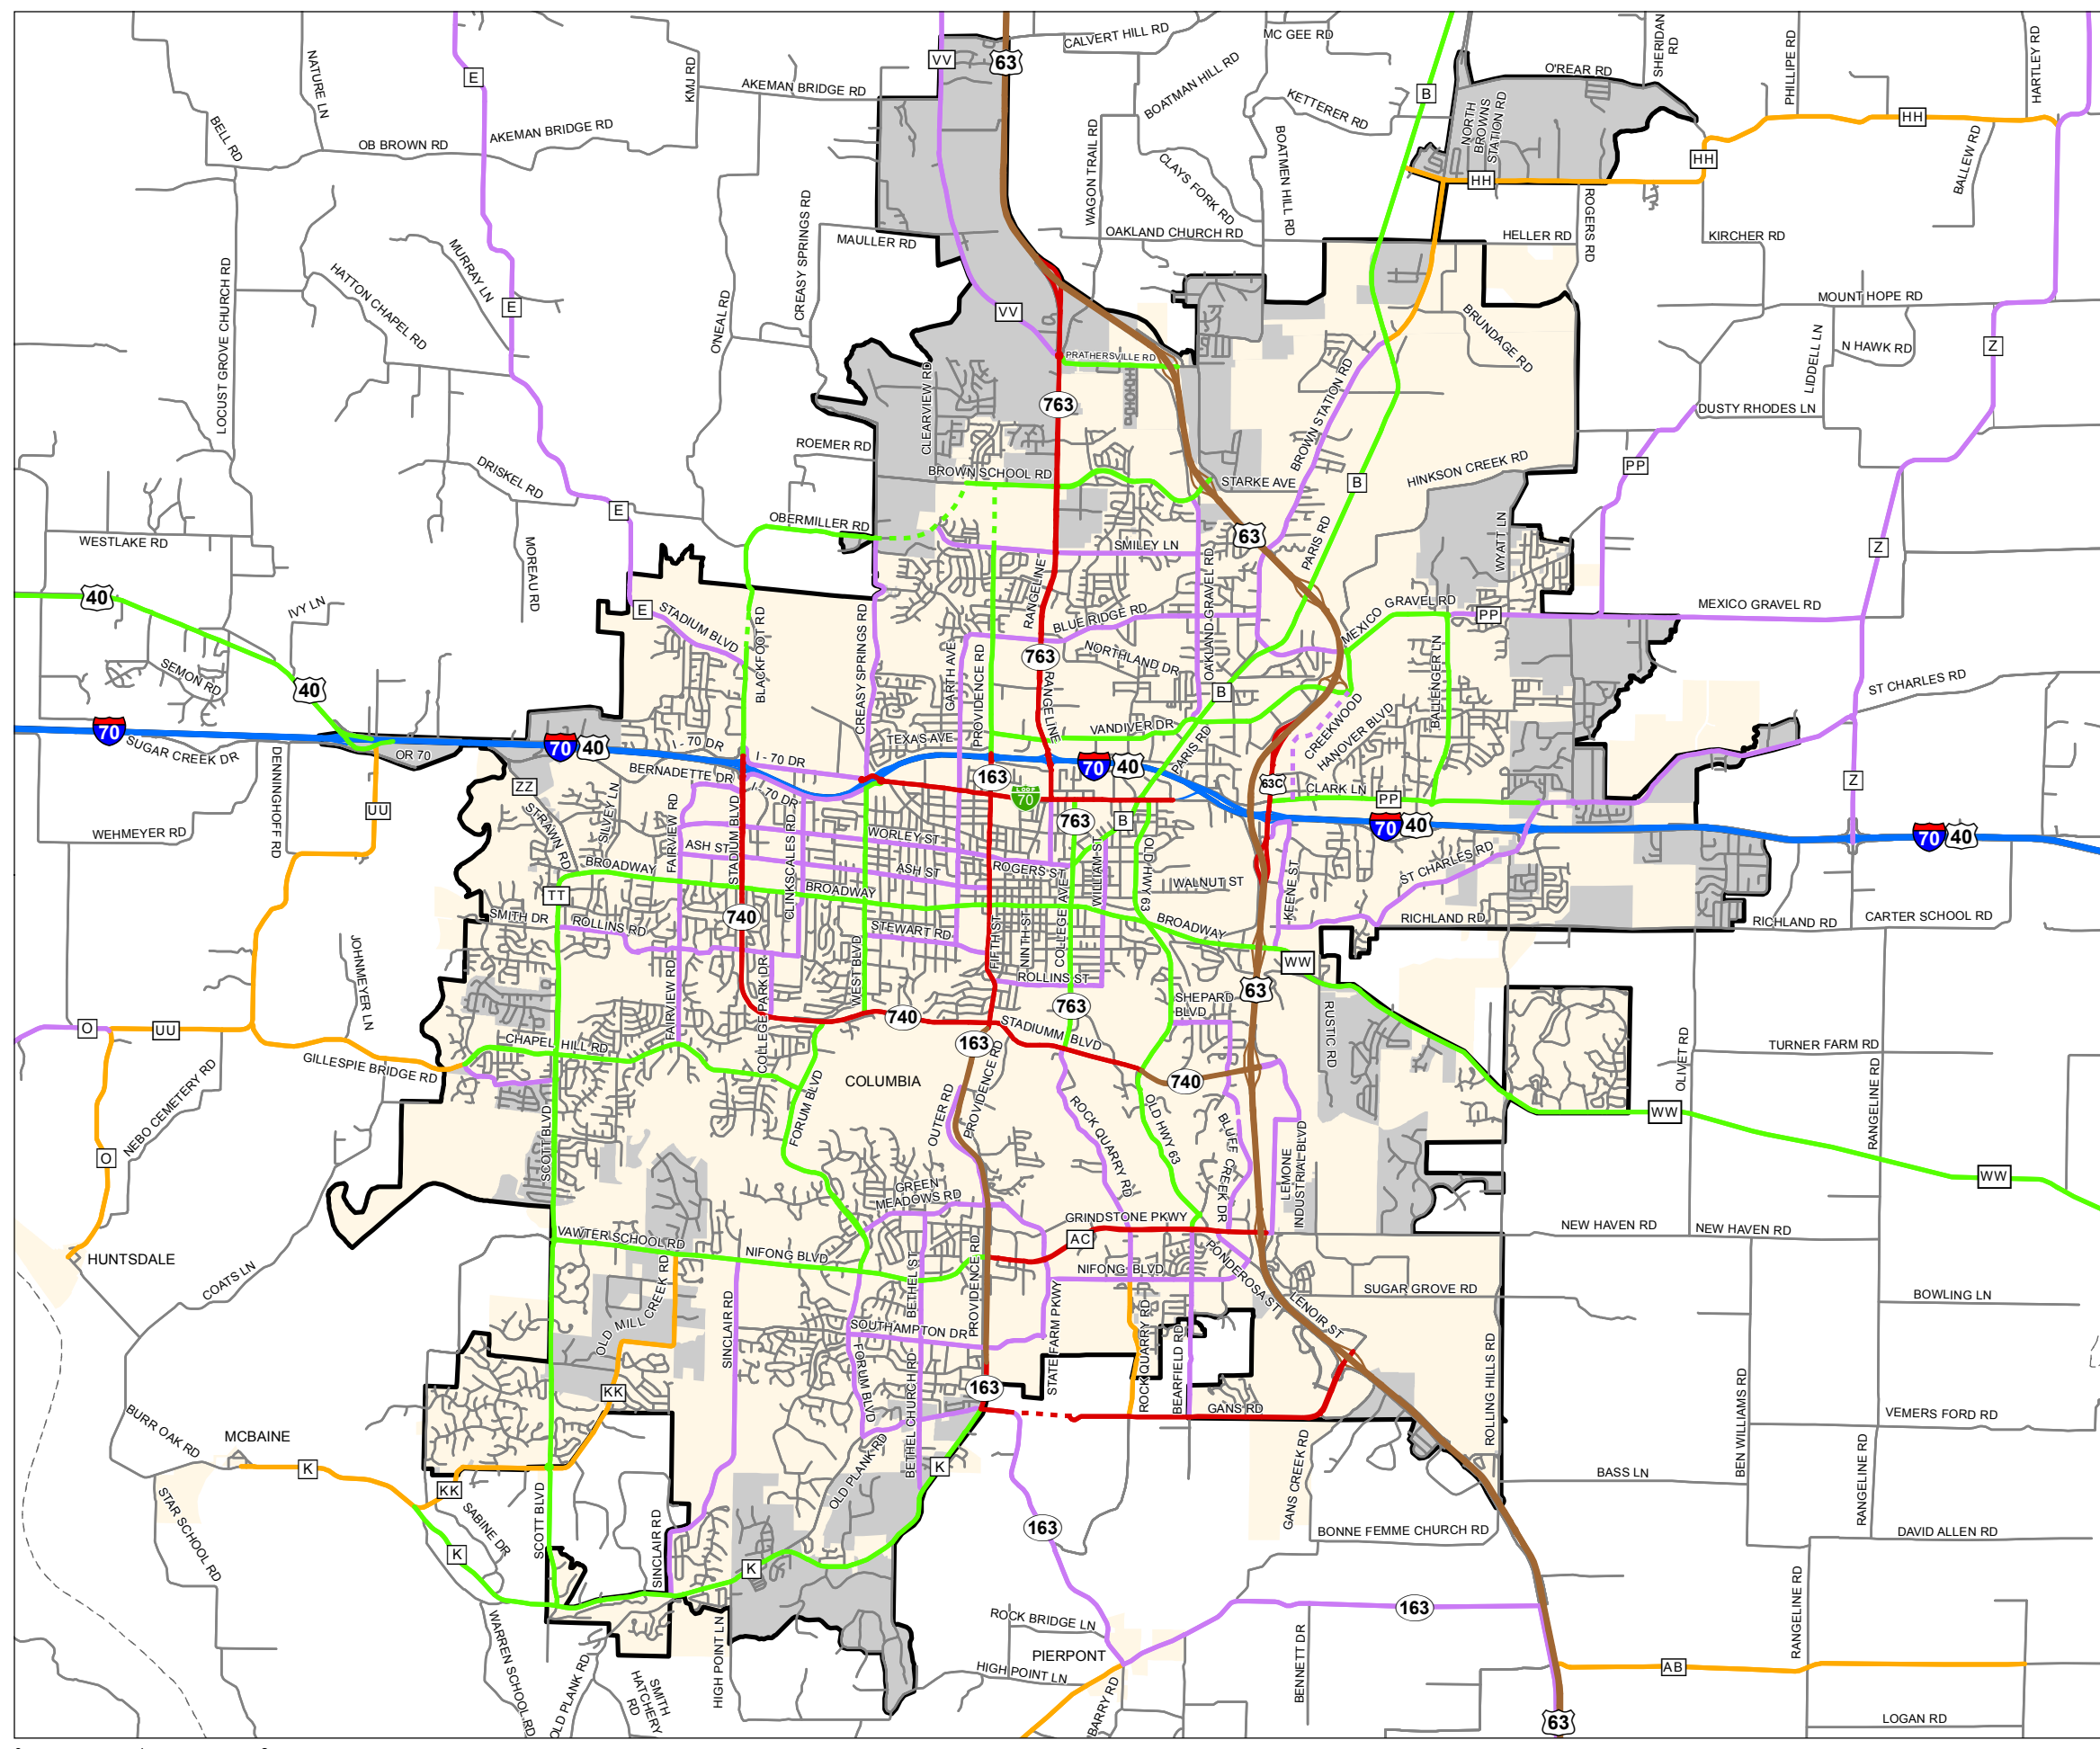

Functional Classification System

COLUMBIA

Boone County

Missouri

FUNCTIONAL CLASS

- Interstate —
- Other Freeway and Expressway —
- Other Principal Arterial —
- Minor Arterial —
- Major Collector —
- Minor Collector —
- Local —

CITY

URBAN AREA

Federal-Aid highways exclude local roads and rural minor collectors.

Transportation Planning
 105 W. Capitol Ave.
 Jefferson City, MO 65102
 Phone (573) 526-5478
 Fax (573) 526-8052

Approved August 8, 2018