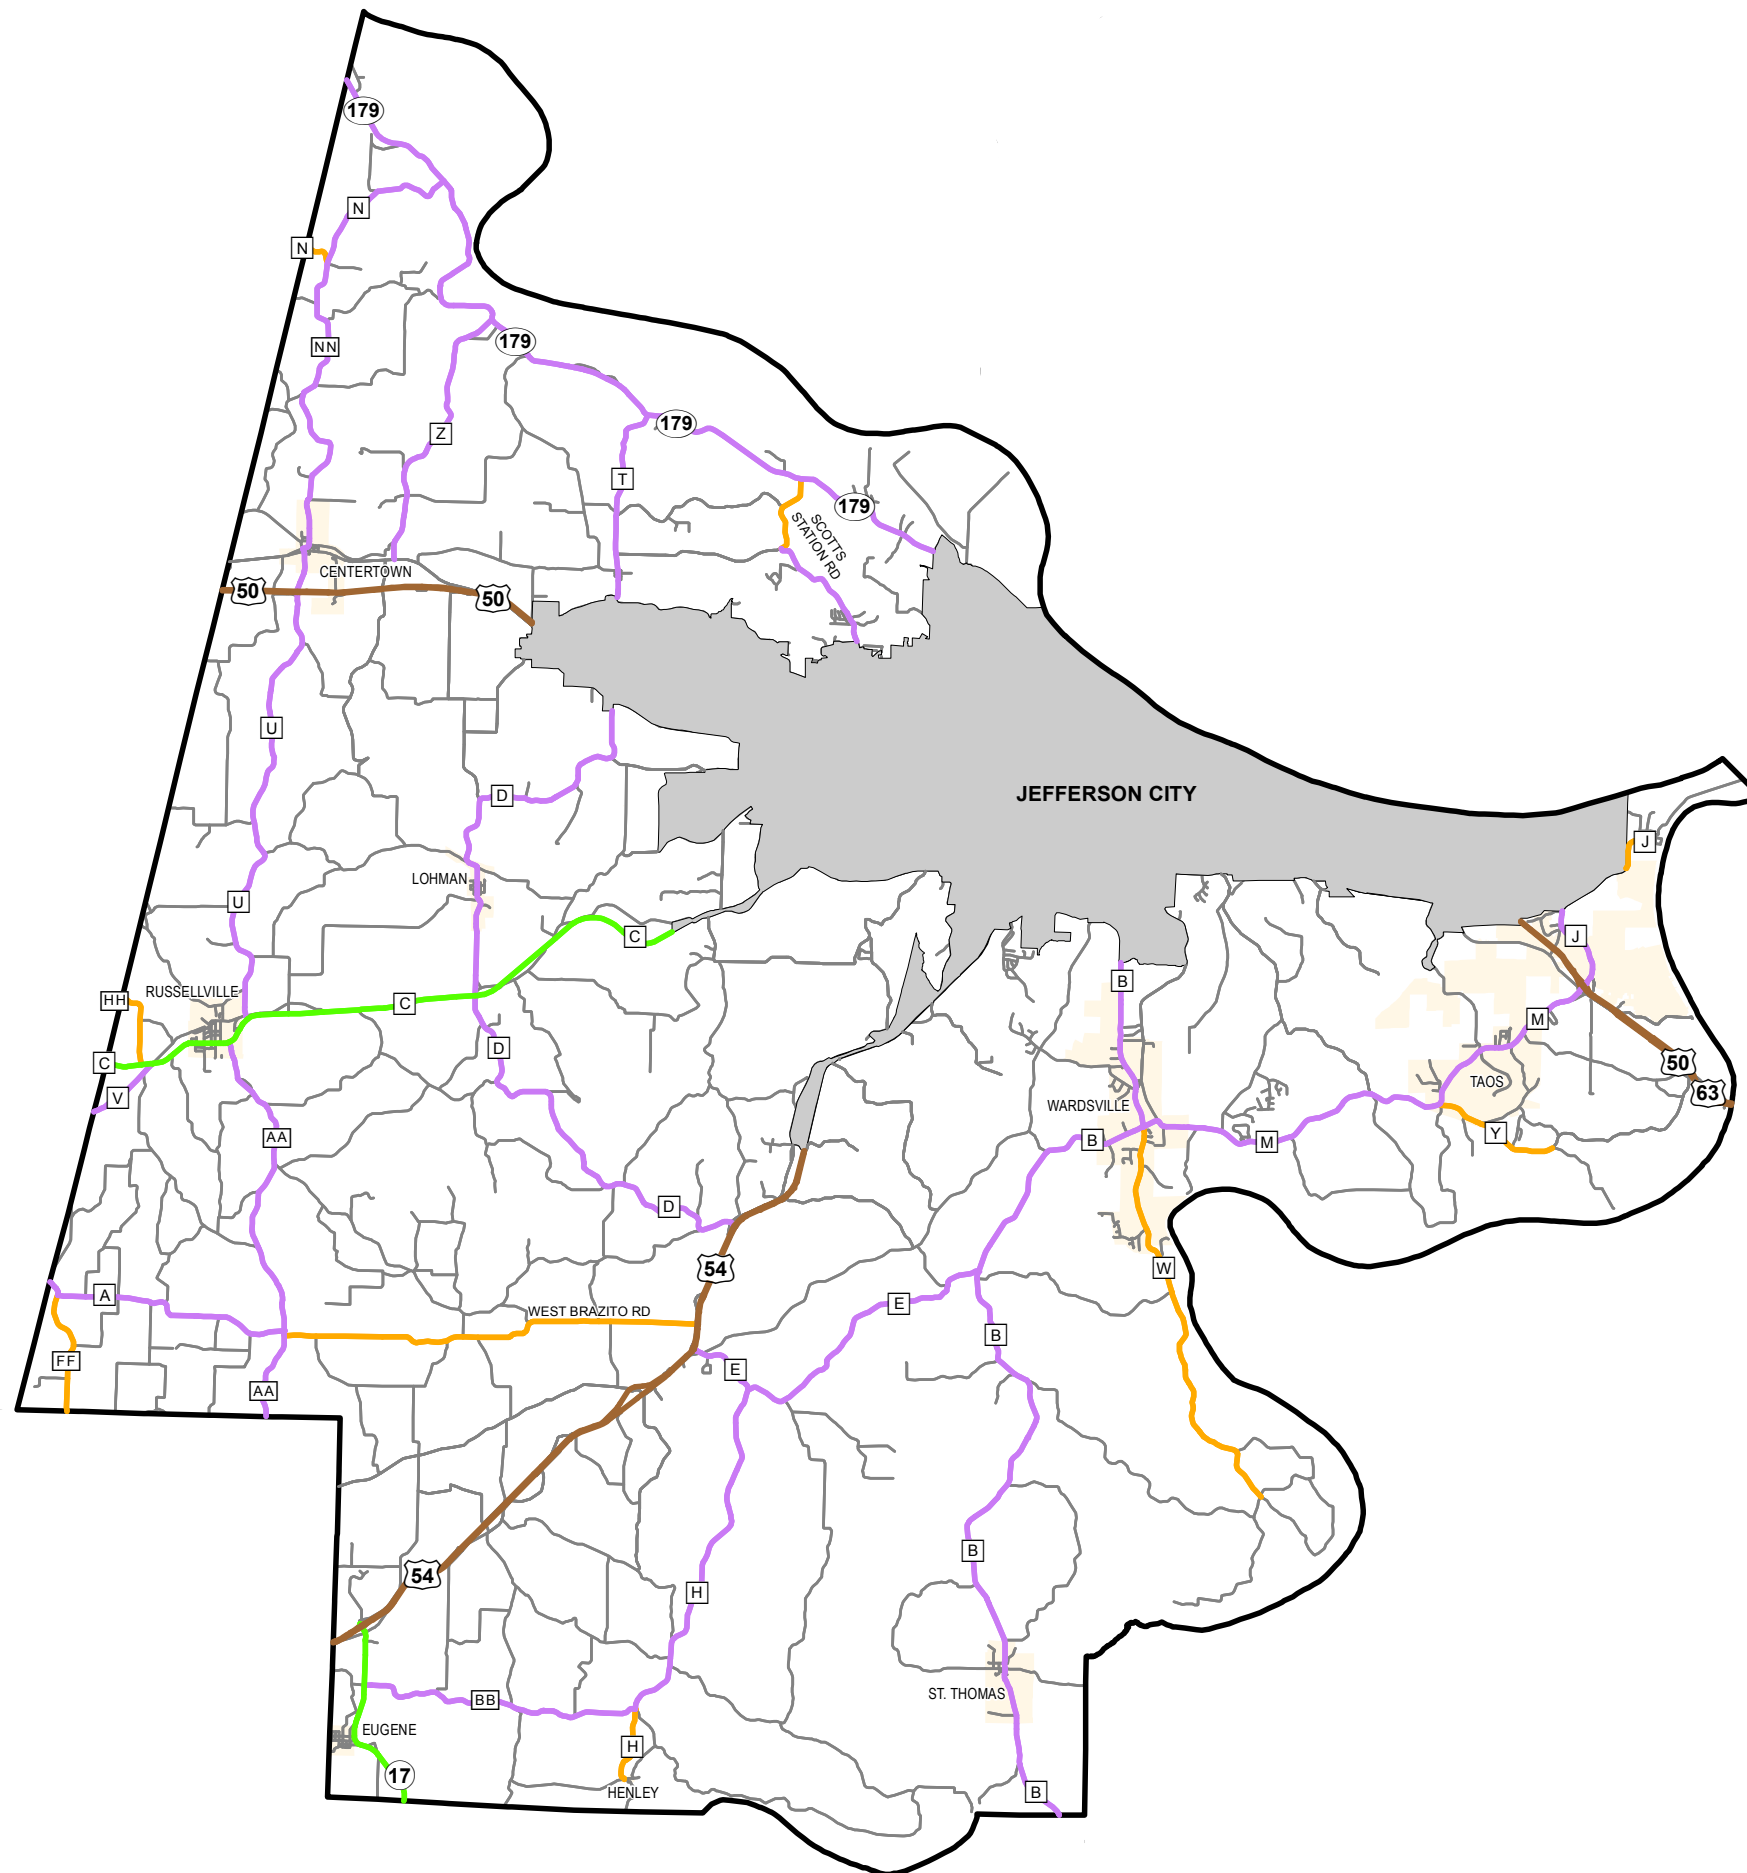

# Rural Functional Classification

**COLE COUNTY**

Missouri

FUNCTIONAL CLASS	
Interstate	
Other Freeway and Expressway	
Other Principal Arterial	
Minor Arterial	
Major Collector	
Minor Collector	
Local	
CITY	
URBAN AREA	

Federal-Aid highways exclude local roads and rural minor collectors.

**Transportation Planning**

105 W. Capitol Ave.  
Jefferson City, MO 65102  
Phone (573) 526-5478  
Fax (573) 526-8052

Approved June 14, 2016