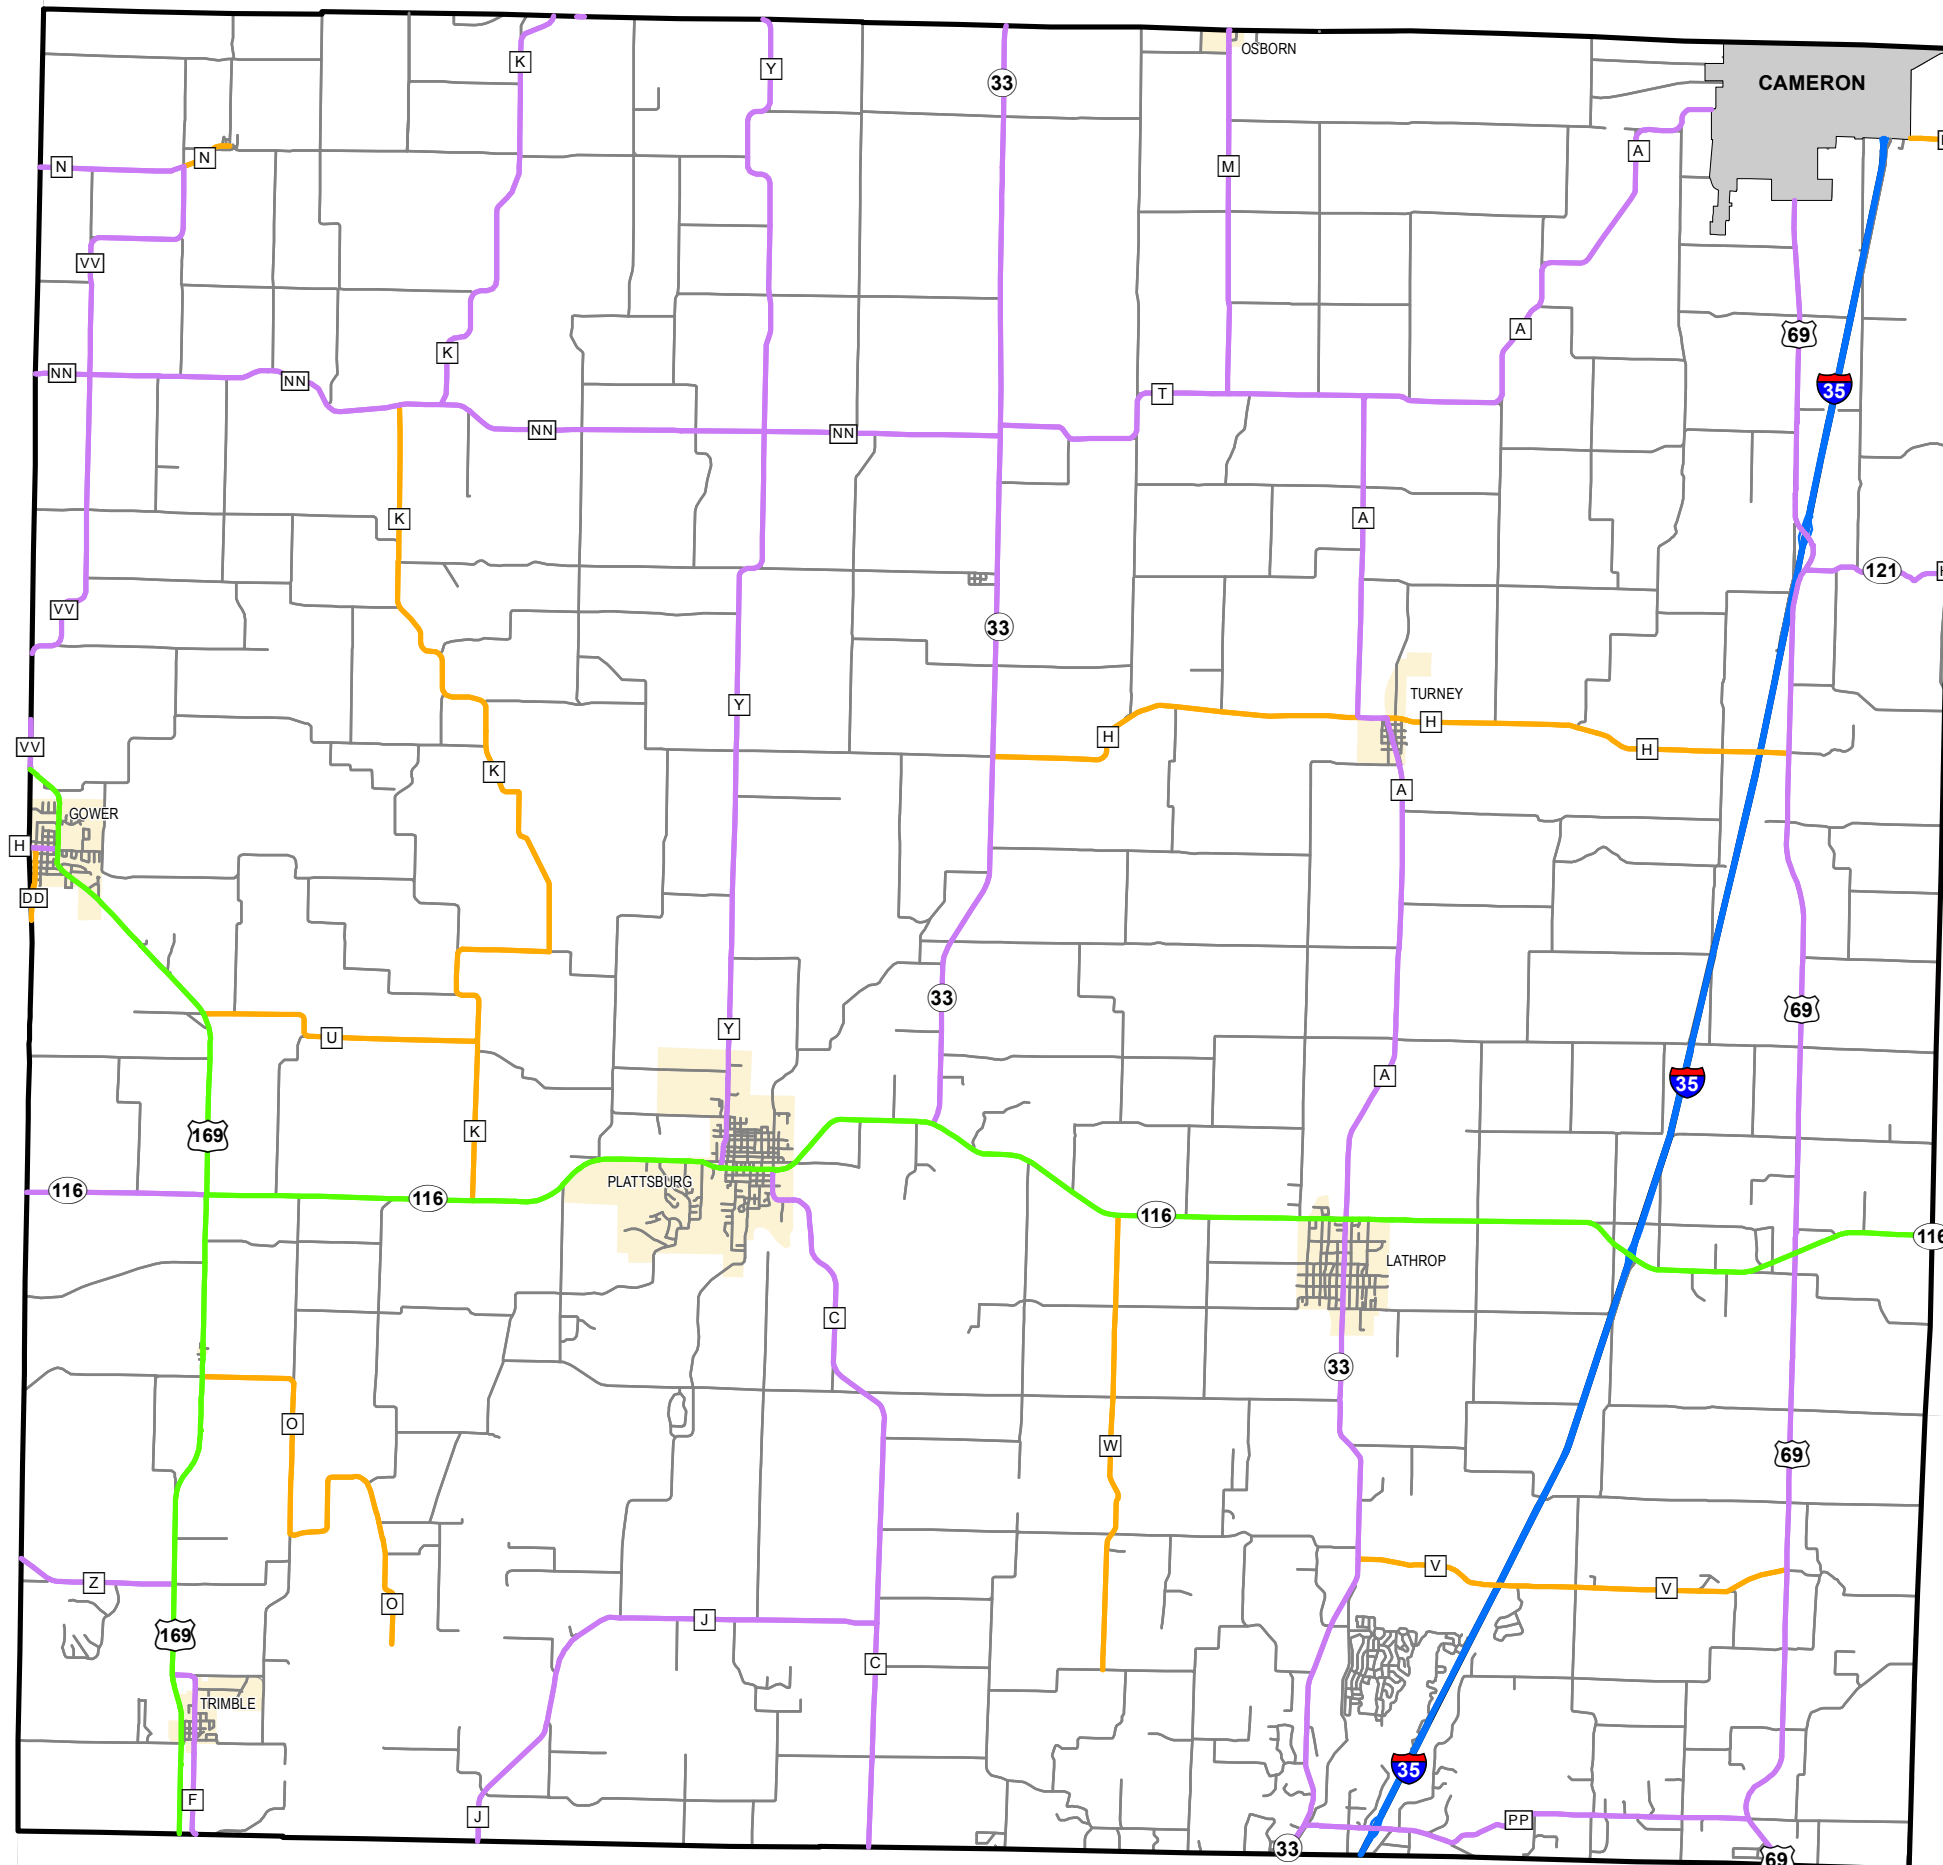

Rural Functional Classification

CLINTON COUNTY

Missouri

FUNCTIONAL CLASS

- Interstate —
- Other Freeway and Expressway —
- Other Principal Arterial —
- Minor Arterial —
- Major Collector —
- Minor Collector —
- Local —

CITY

URBAN AREA

Federal-Aid highways exclude local roads and rural minor collectors.

Transportation Planning
 105 W. Capitol Ave.
 Jefferson City, MO 65102
 Phone (573) 526-5478
 Fax (573) 526-8052

Approved March 21, 2013