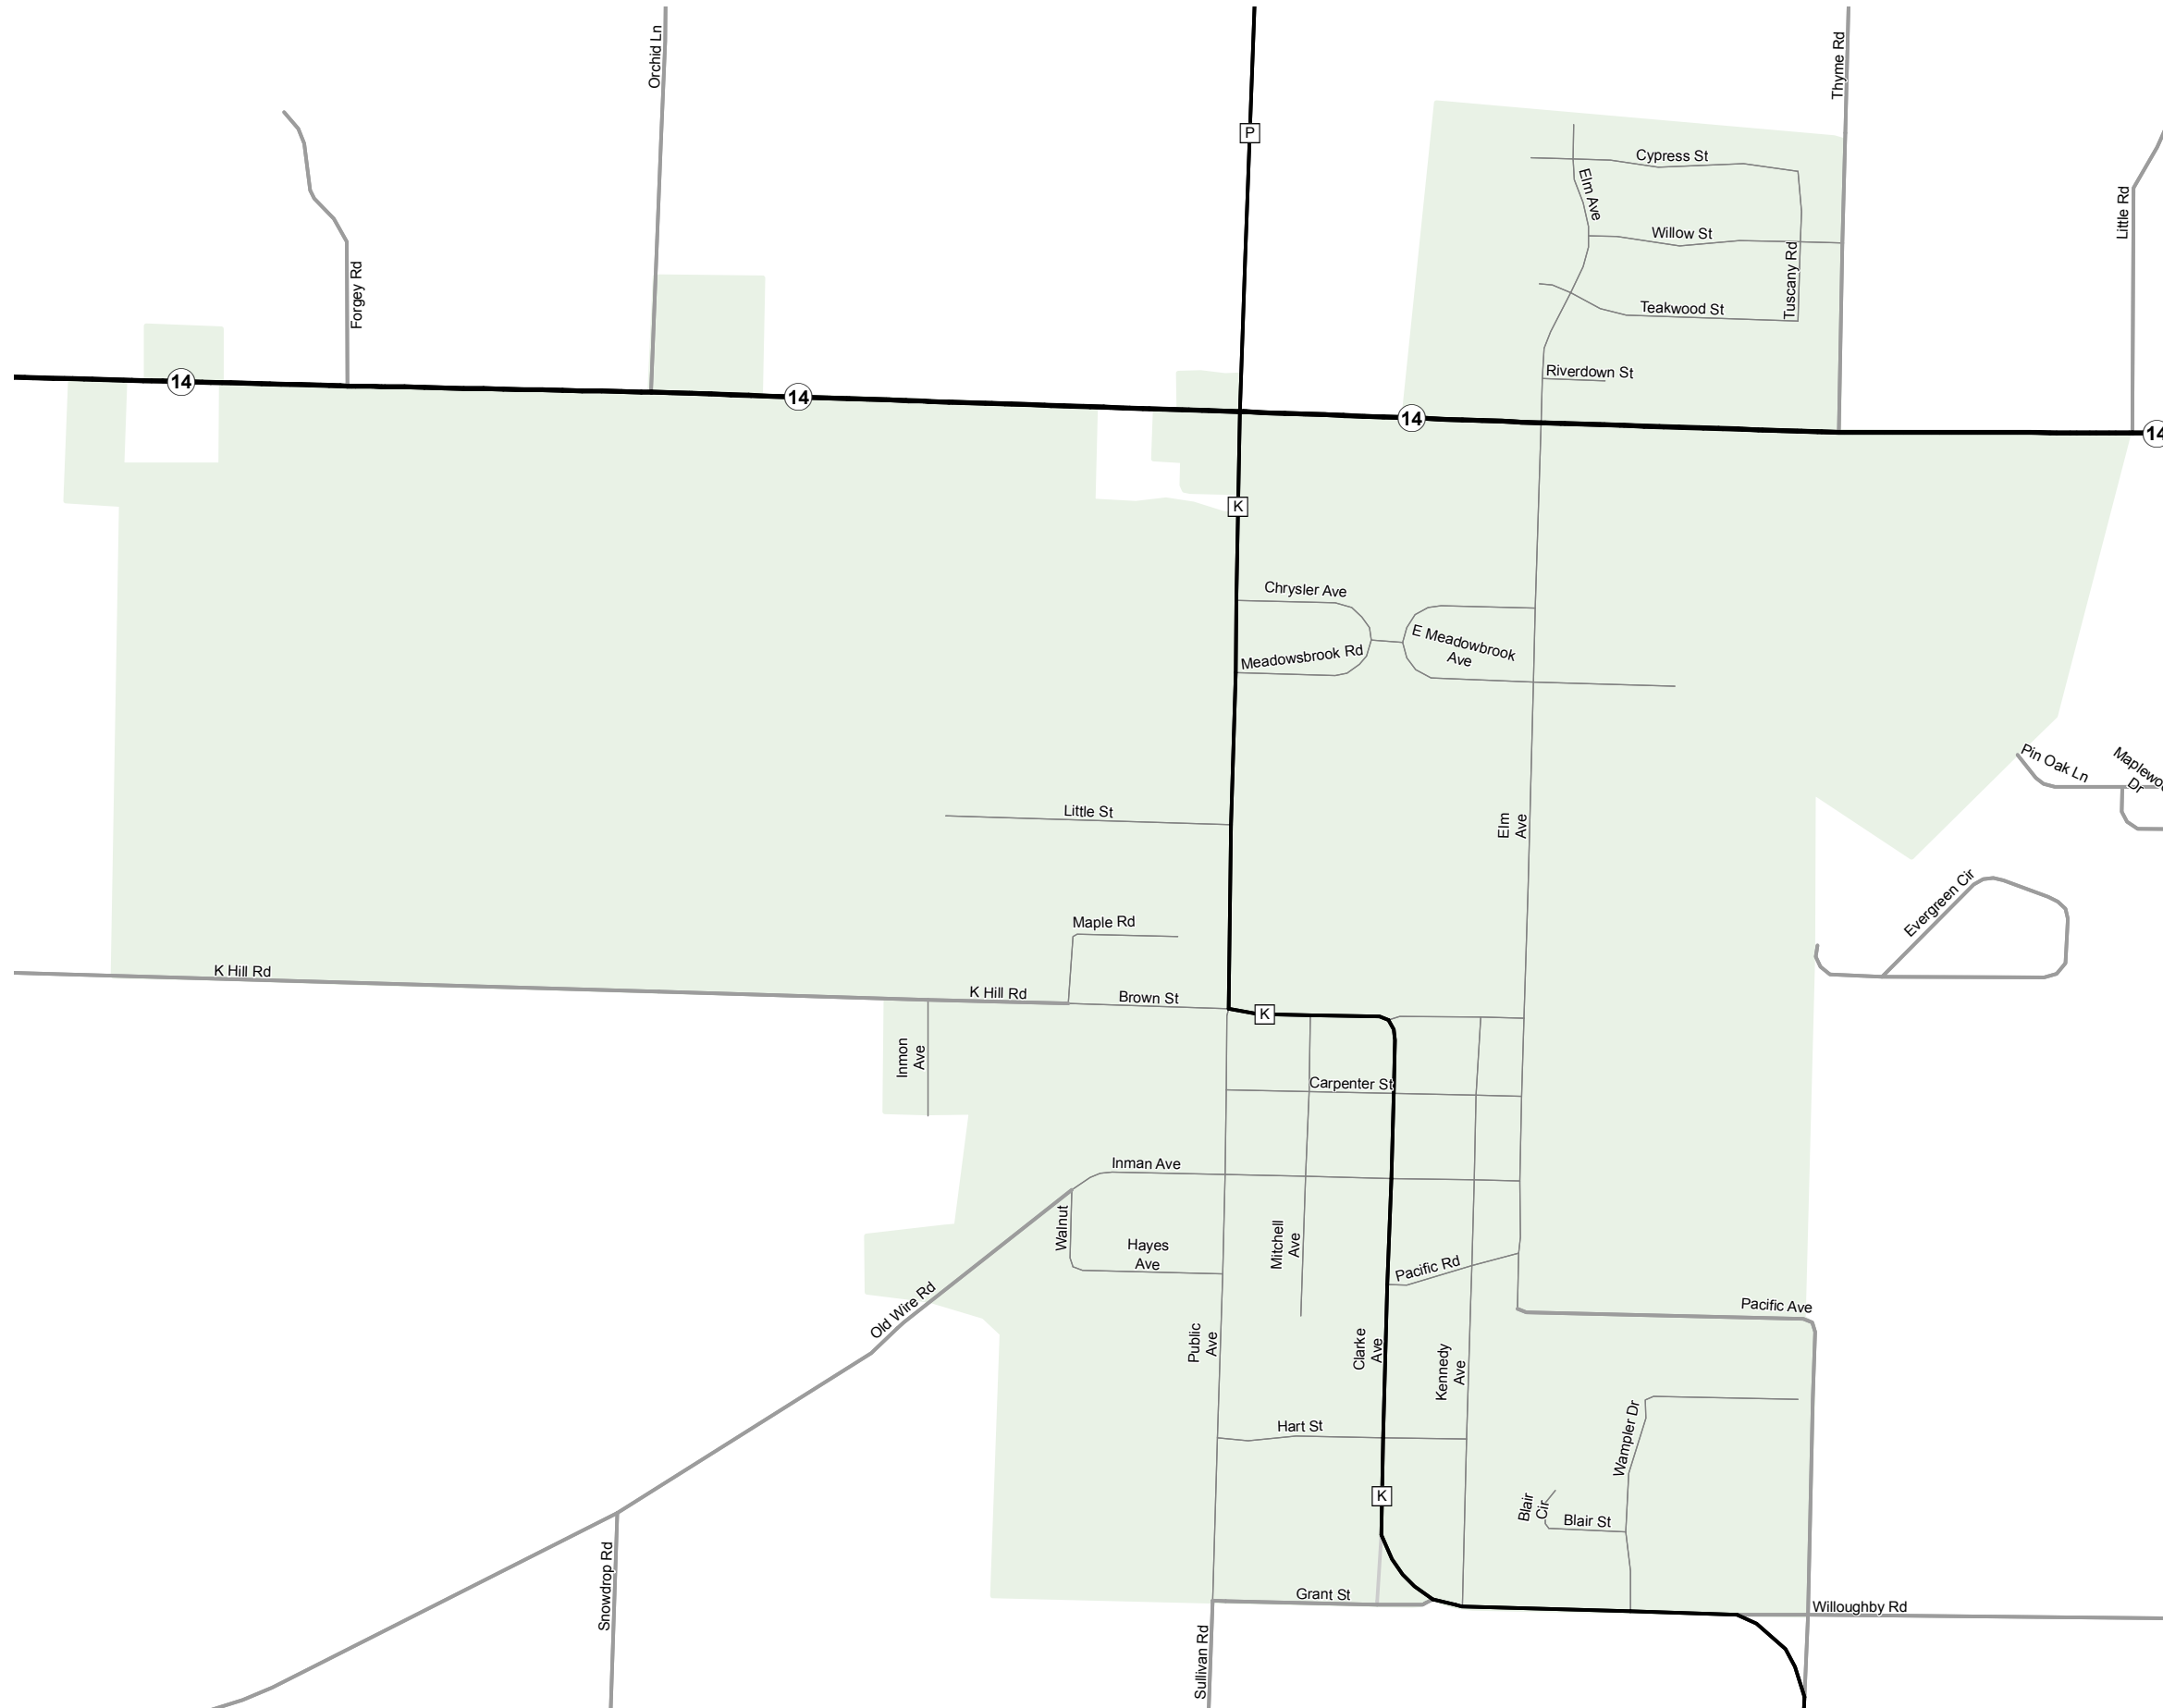

CLEVER

CHRISTIAN COUNTY
MISSOURI
SOUTHWEST DISTRICT

2015

Legend

- Interstate
- Interstate Loop
- US Route
- Business Route
- Missouri Route
- Letter Route
- County Road
- Railroad
- City Street
- Other Routes
- River or Stream
- Lake or Large River
- City Limits
- County Boundary
- Surrounding City Limits