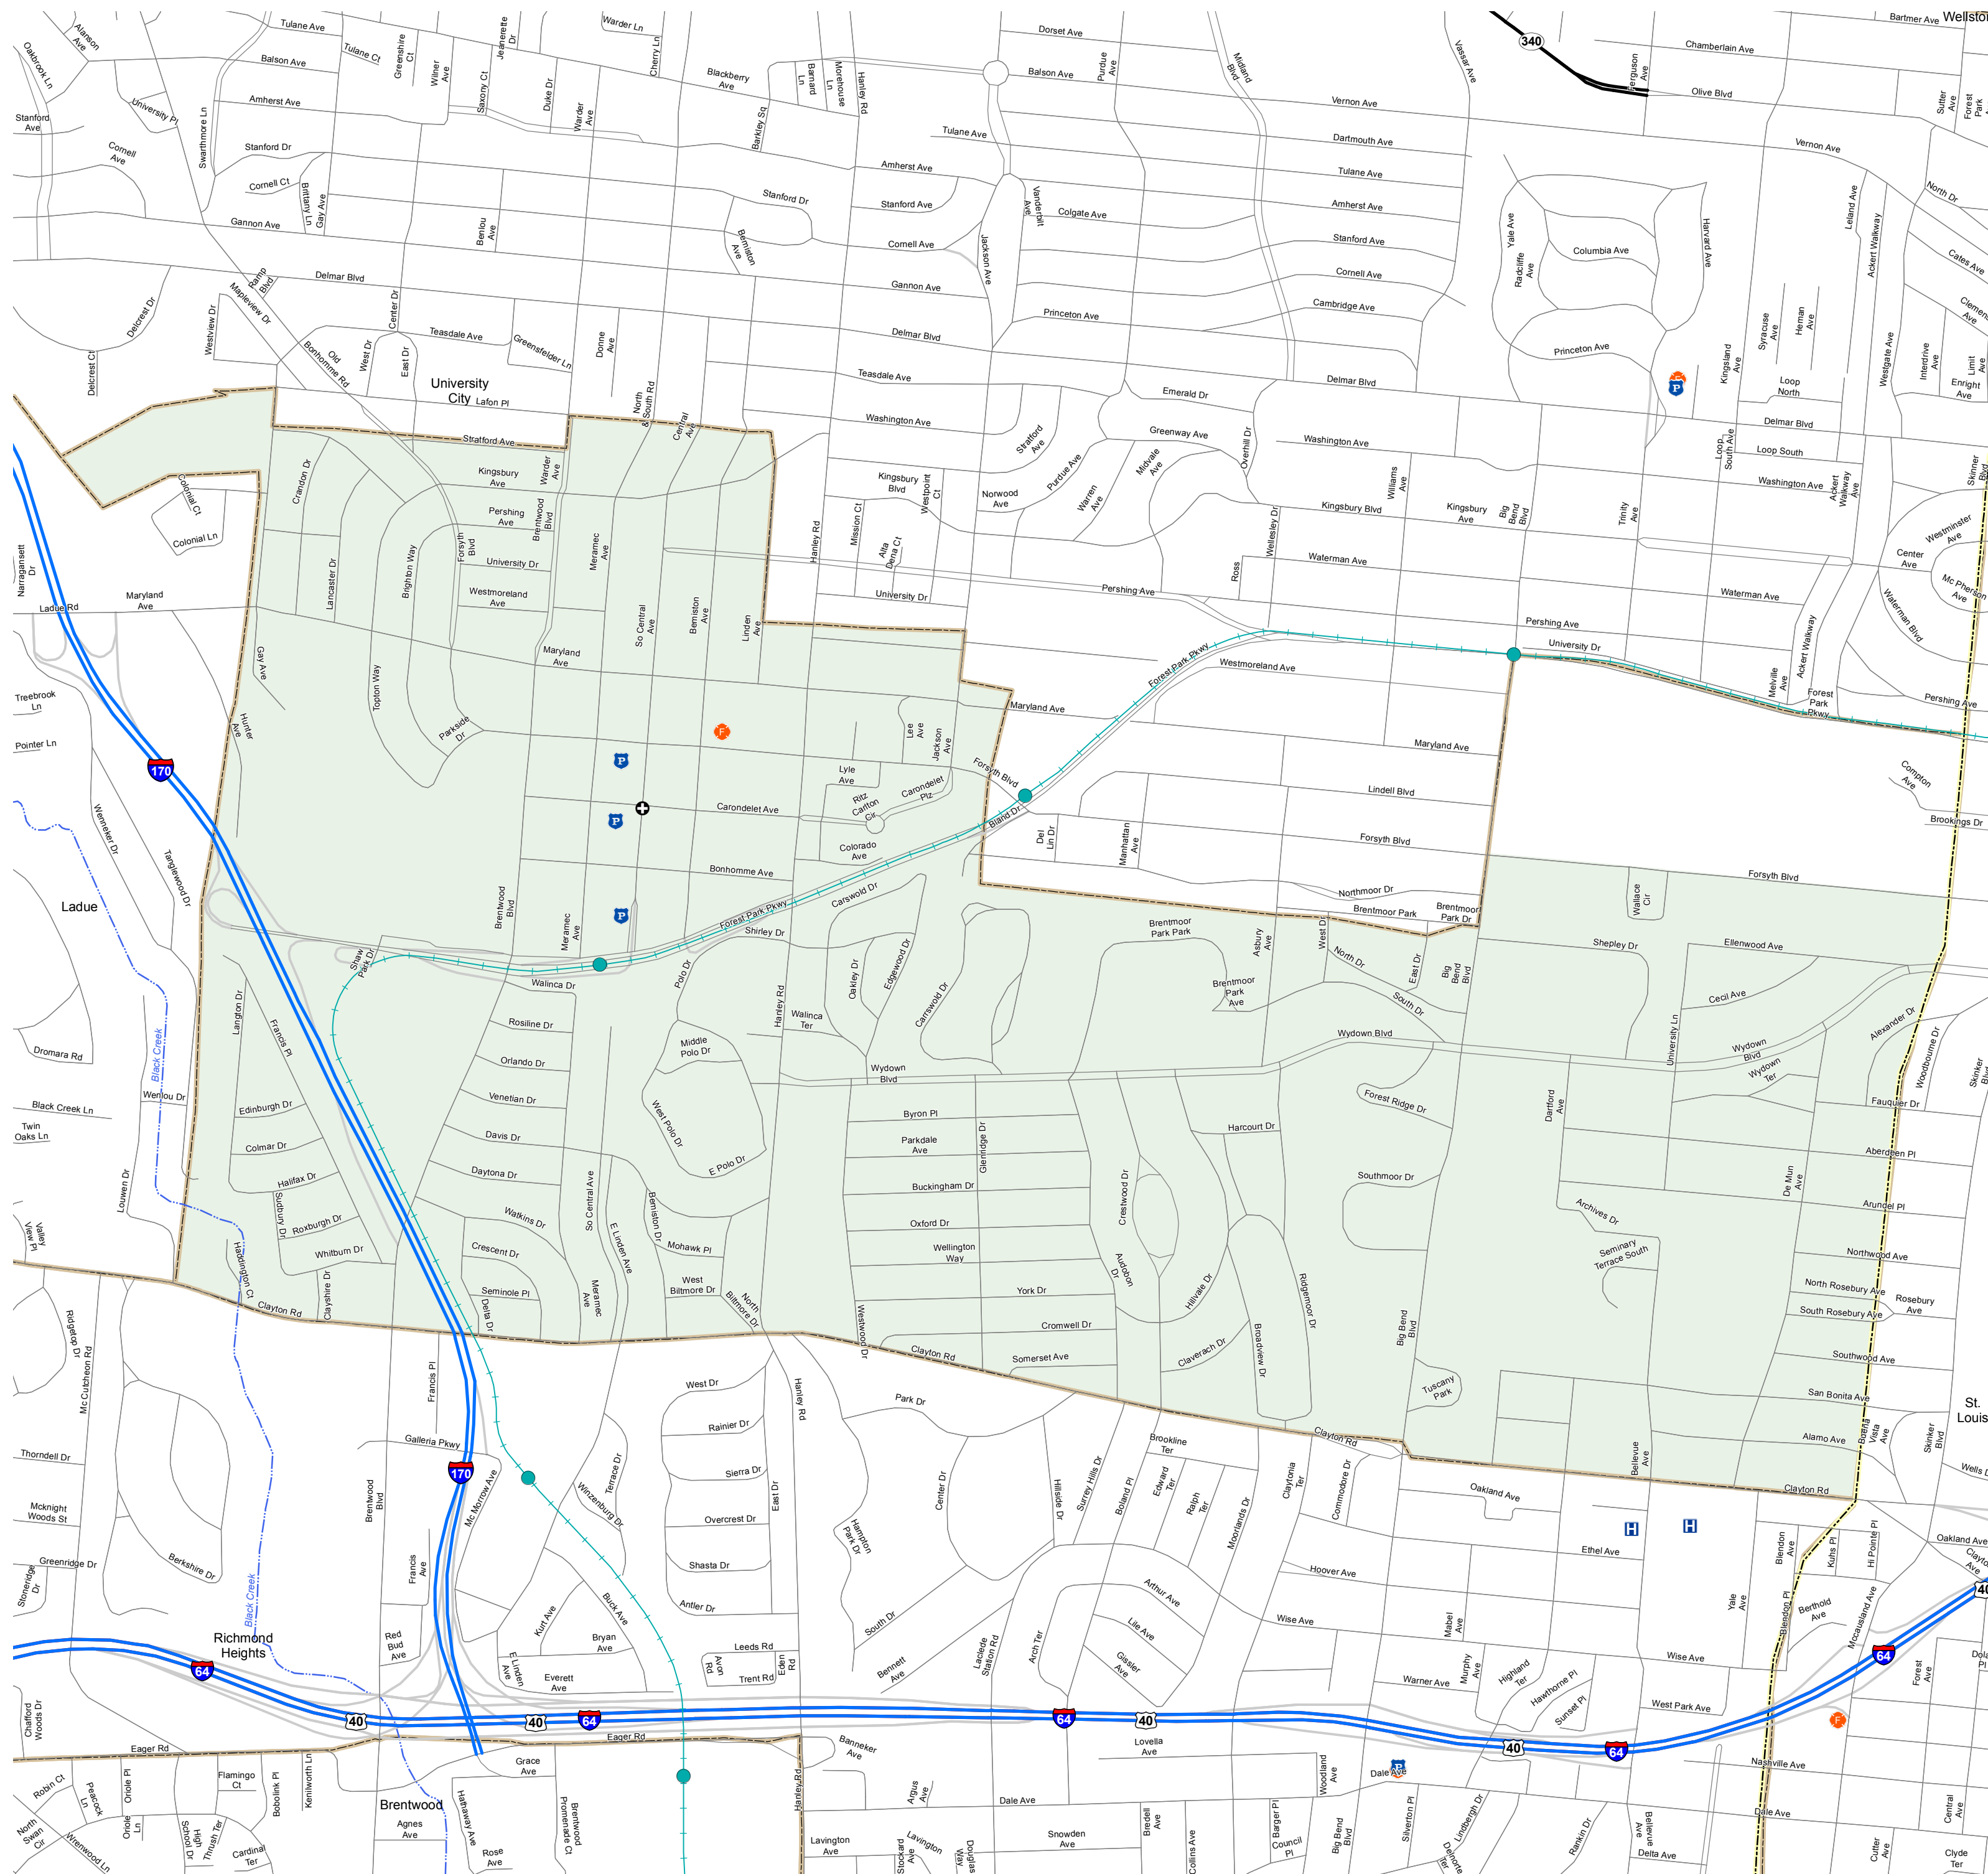

## ST. LOUIS COUNTY

### MISSOURI

### Legend

- Interstate
- Interstate Loop
- US Route
- Business Route
- Missouri Route
- Letter Route
- County Road
- Railroad
- Other Routes
- City Street
- Metrolink Lines
- River or Stream
- Lake or Large River
- City Limits
- County Boundary
- Surrounding City Limits
- Fire Department
- Law Enforcement
- MSHP Office
- County Courthouse
- Hospital
- MoDOT Office
- MoDot Maintenance Building
- ⚡ Cemeteries
- ✈ Airport
- Amtrak Stations
- Metrolink Stations