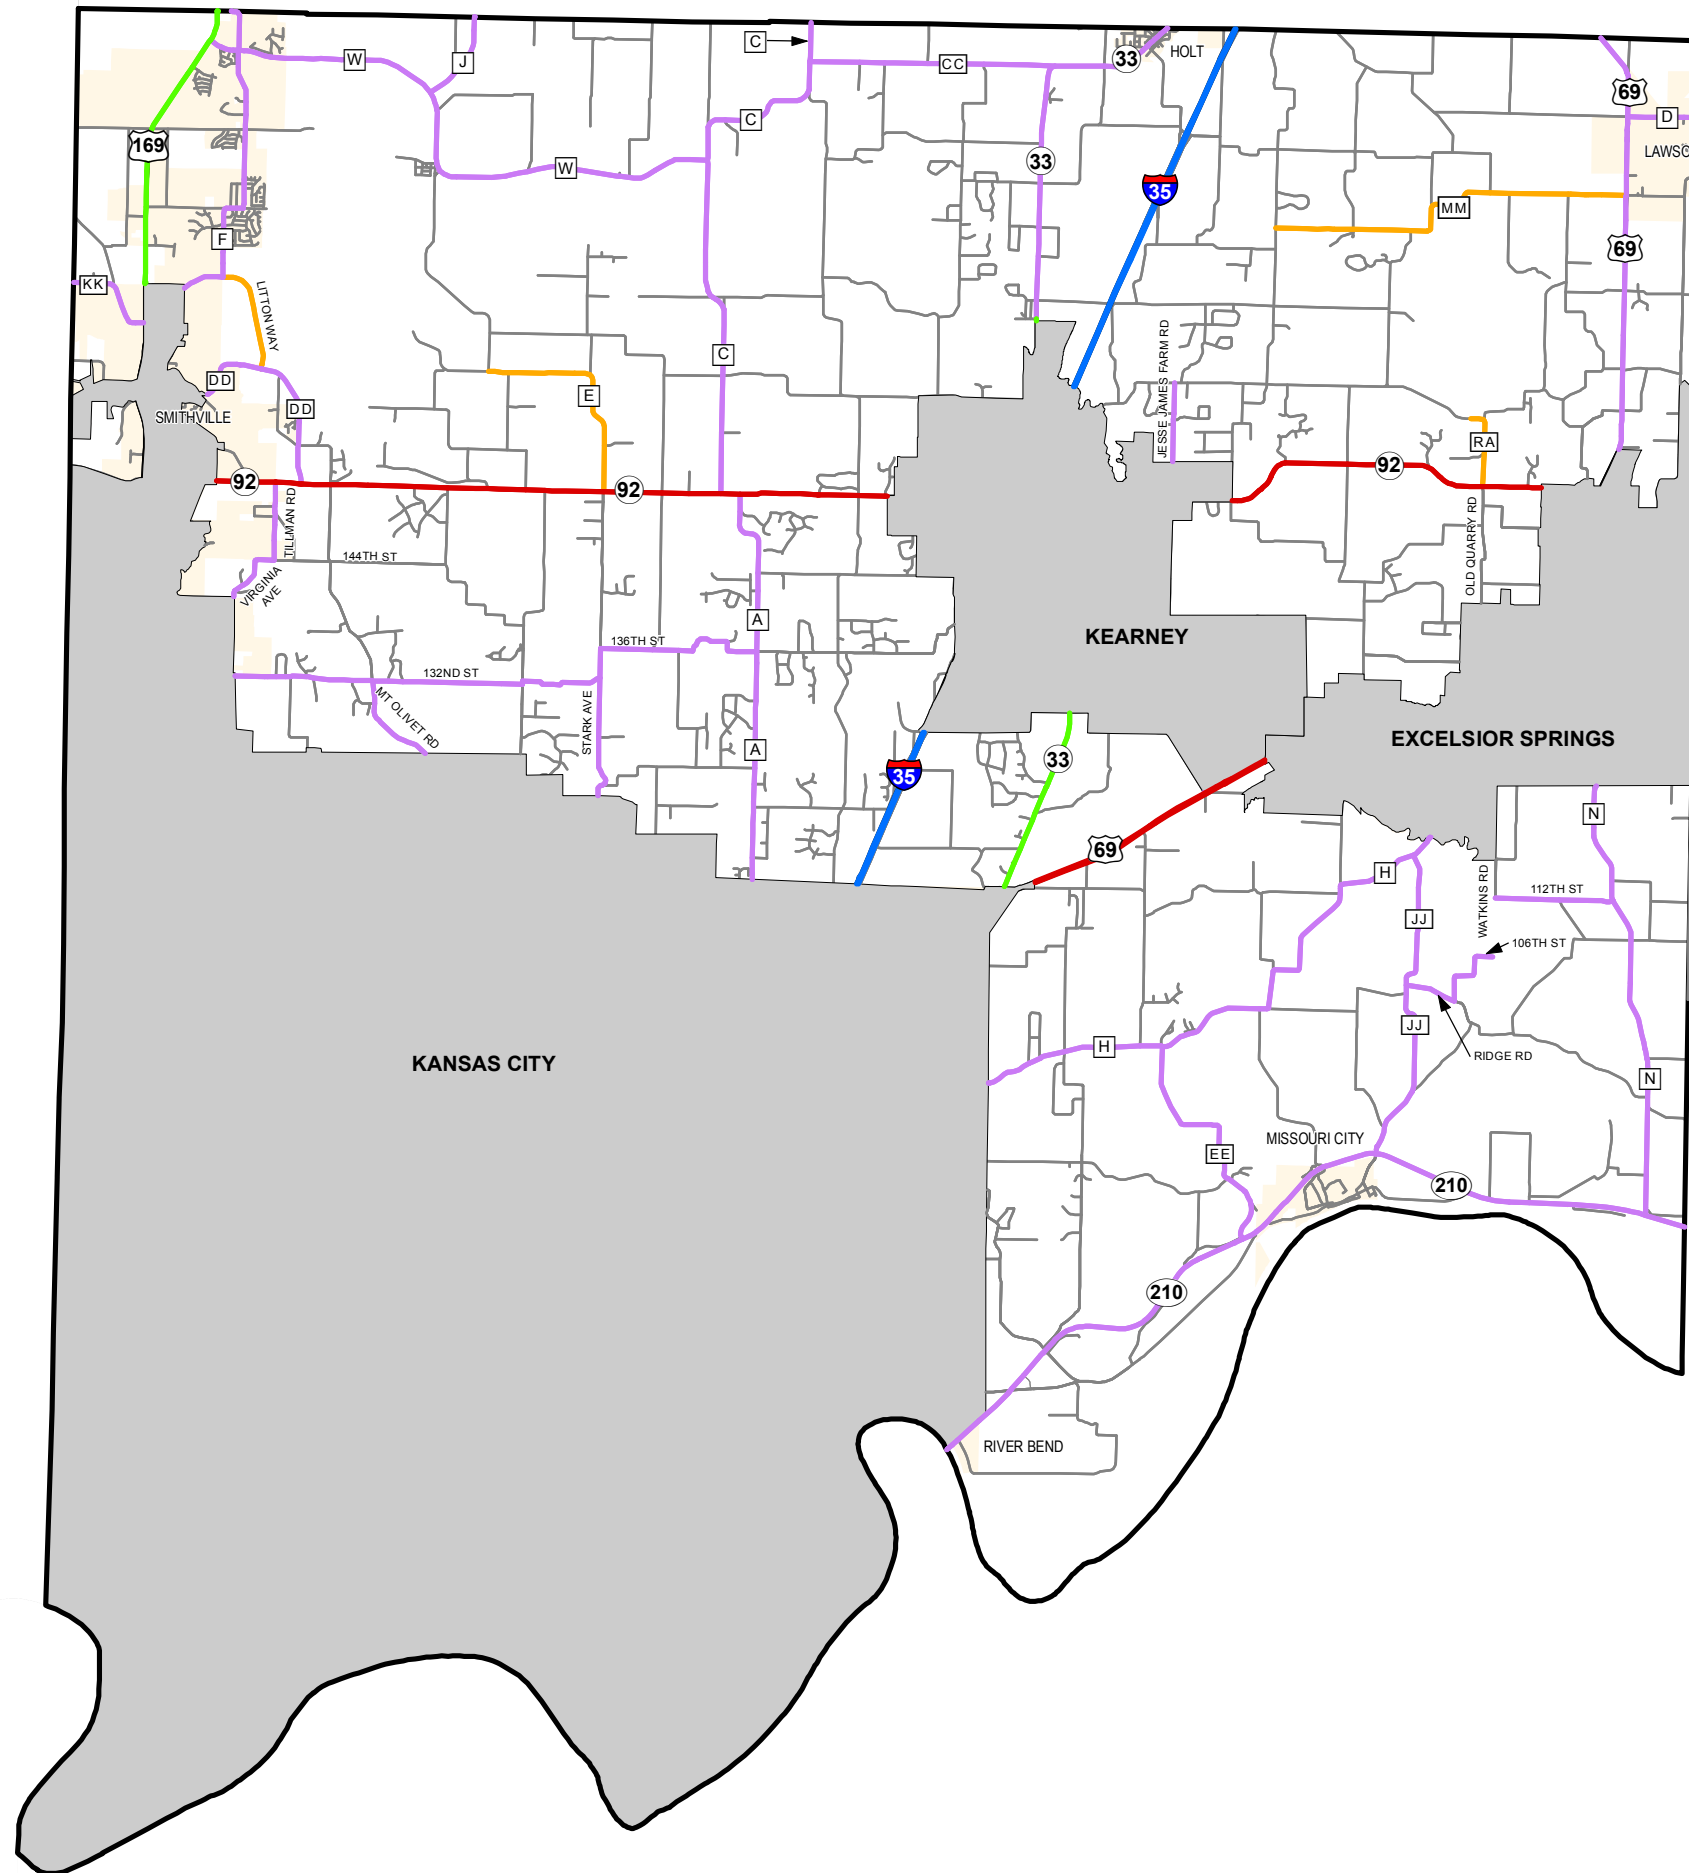

Rural Functional Classification

CLAY COUNTY

Missouri

FUNCTIONAL CLASS

- Interstate —
- Other Freeway and Expressway —
- Other Principal Arterial —
- Minor Arterial —
- Major Collector —
- Minor Collector —
- Local —

CITY

URBAN AREA

Federal-Aid highways exclude local roads and rural minor collectors.

Transportation Planning
 105 W. Capitol Ave.
 Jefferson City, MO 65102
 Phone (573) 526-5478
 Fax (573) 526-8052

Approved July 26, 2013