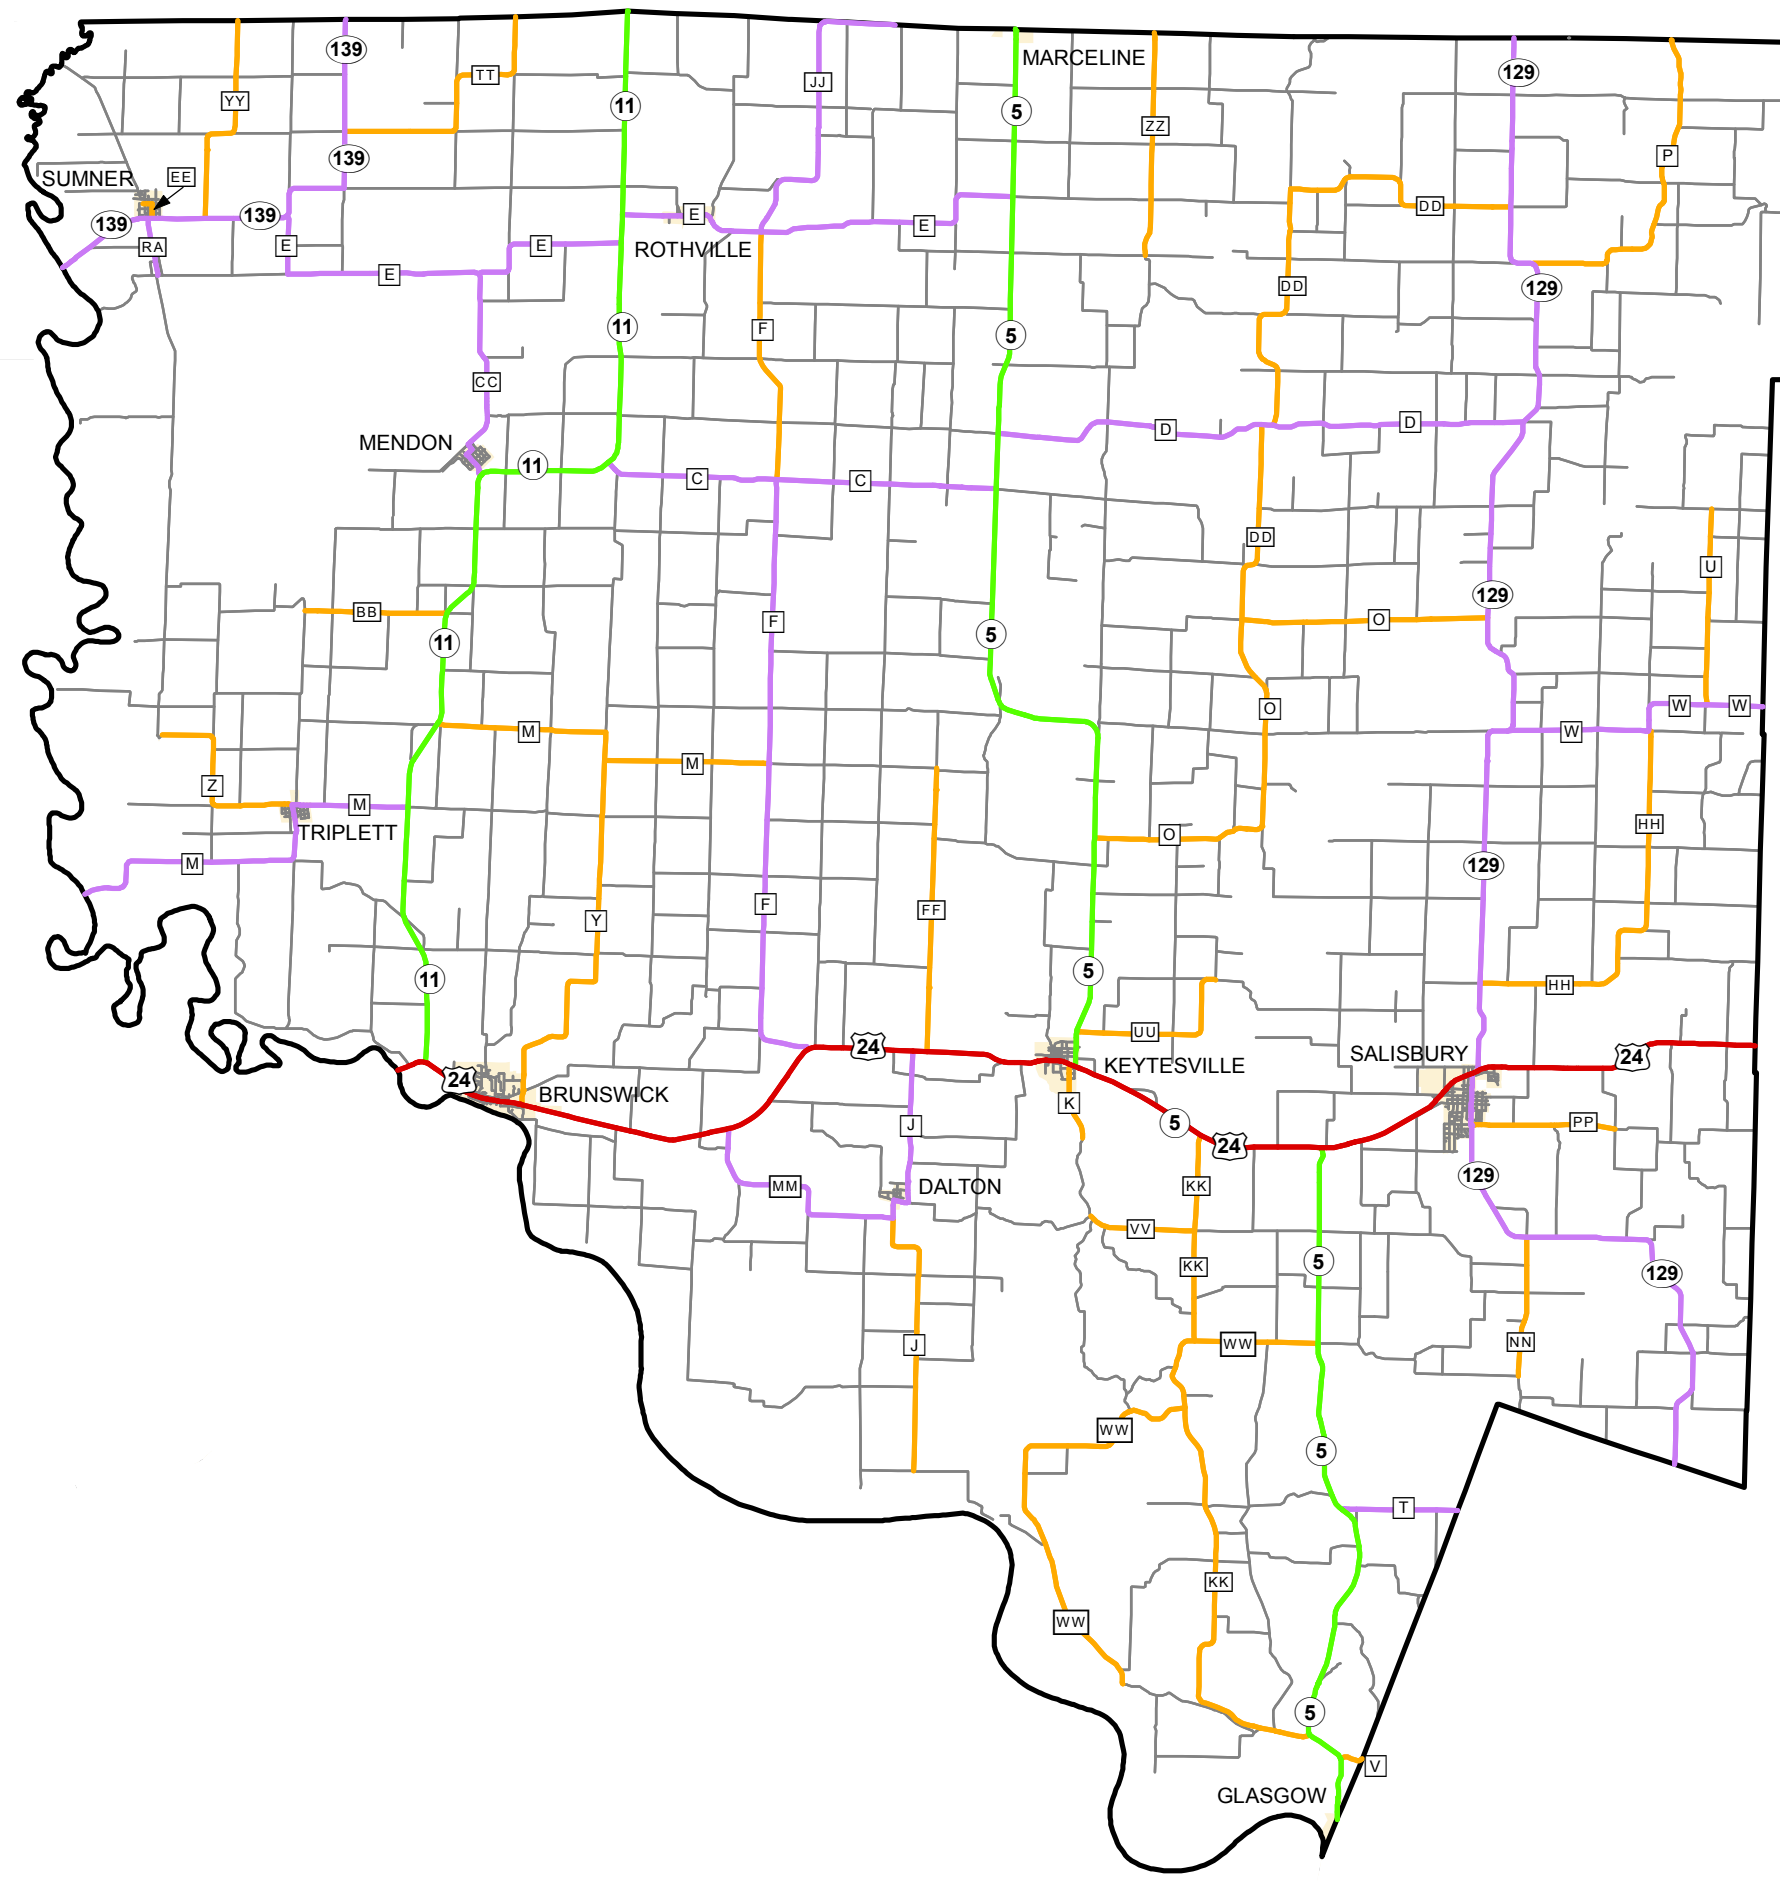

Rural Functional Classification

CHARITON COUNTY

Missouri

FUNCTIONAL CLASS

- Interstate —
- Other Freeway and Expressway —
- Other Principal Arterial —
- Minor Arterial —
- Major Collector —
- Minor Collector —
- Local —

CITY

URBAN AREA

Federal-Aid highways exclude local roads and rural minor collectors.

Transportation Planning
 105 W. Capitol Ave.
 Jefferson City, MO 65102
 Phone (573) 526-5478
 Fax (573) 526-8052

Approved January 9, 2004