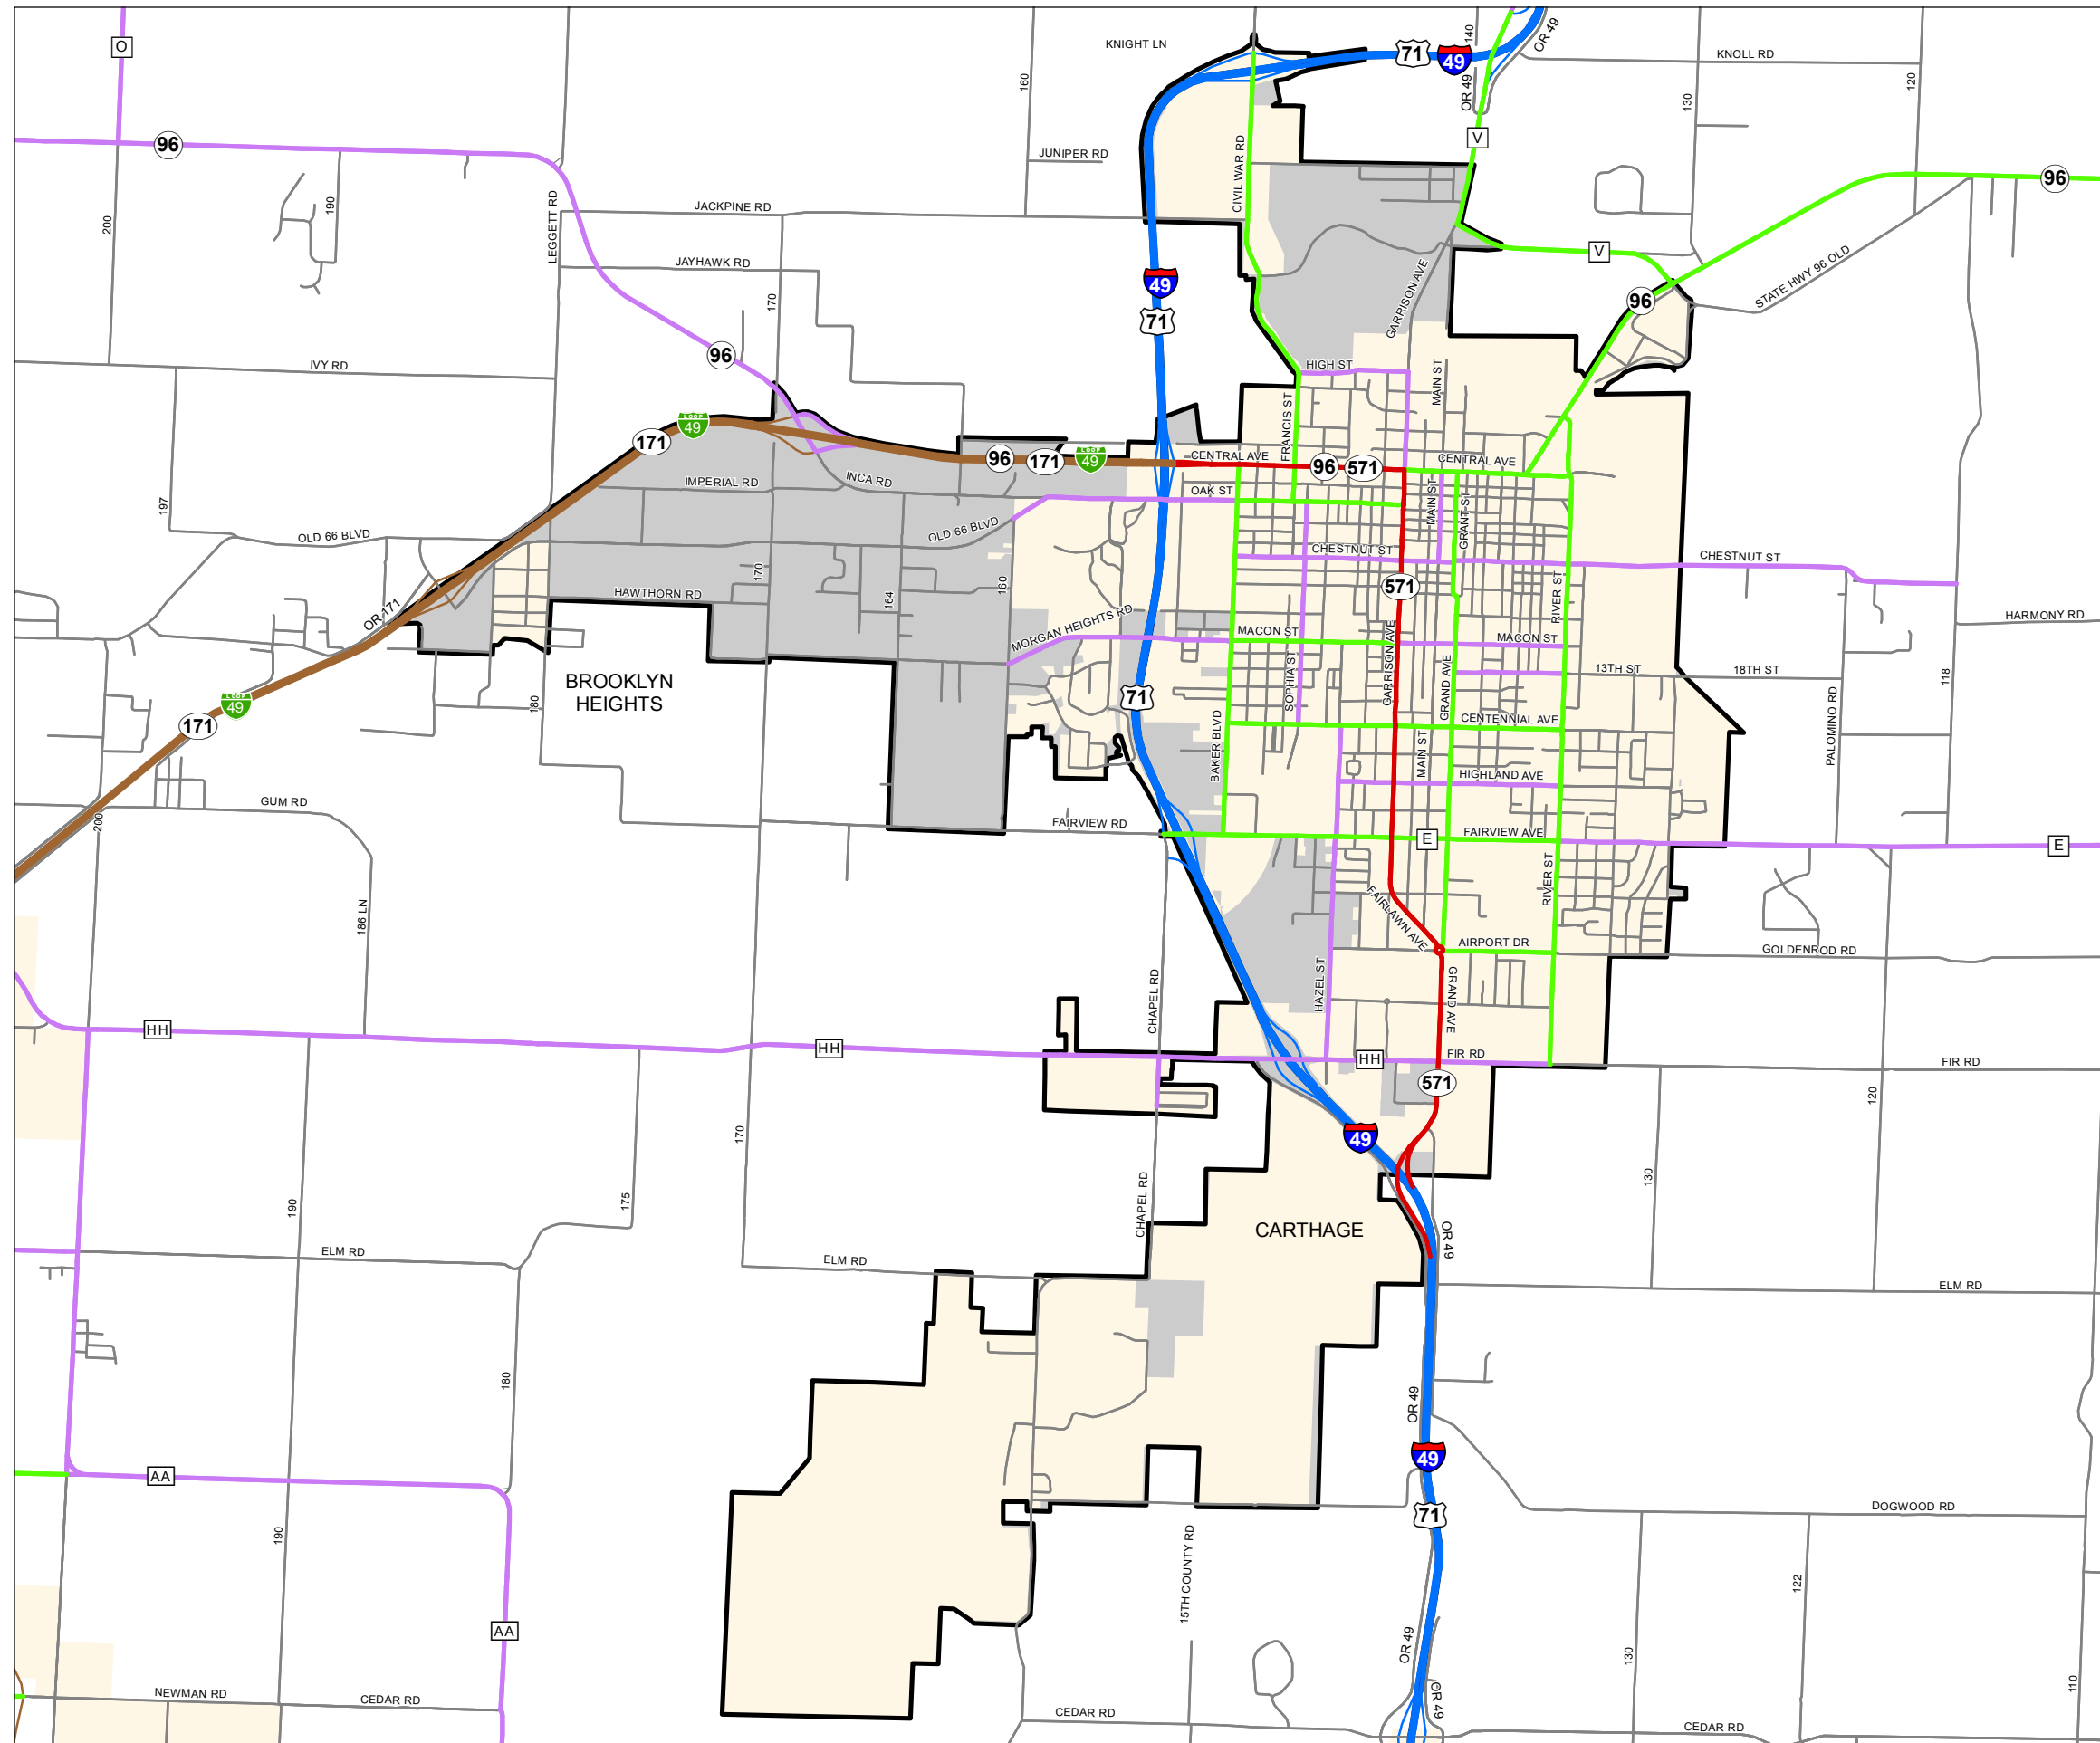

Functional Classification System

CARTHAGE

Jasper County

Missouri

FUNCTIONAL CLASS	
Interstate	
Other Freeway and Expressway	
Other Principal Arterial	
Minor Arterial	
Major Collector	
Minor Collector	
Local	
CITY	
URBAN AREA	

Federal-Aid highways exclude local roads and rural minor collectors.

Transportation Planning

105 W. Capitol Ave.
 Jefferson City, MO 65102
 Phone (573) 526-5478
 Fax (573) 526-8052

Approved January 16, 2014