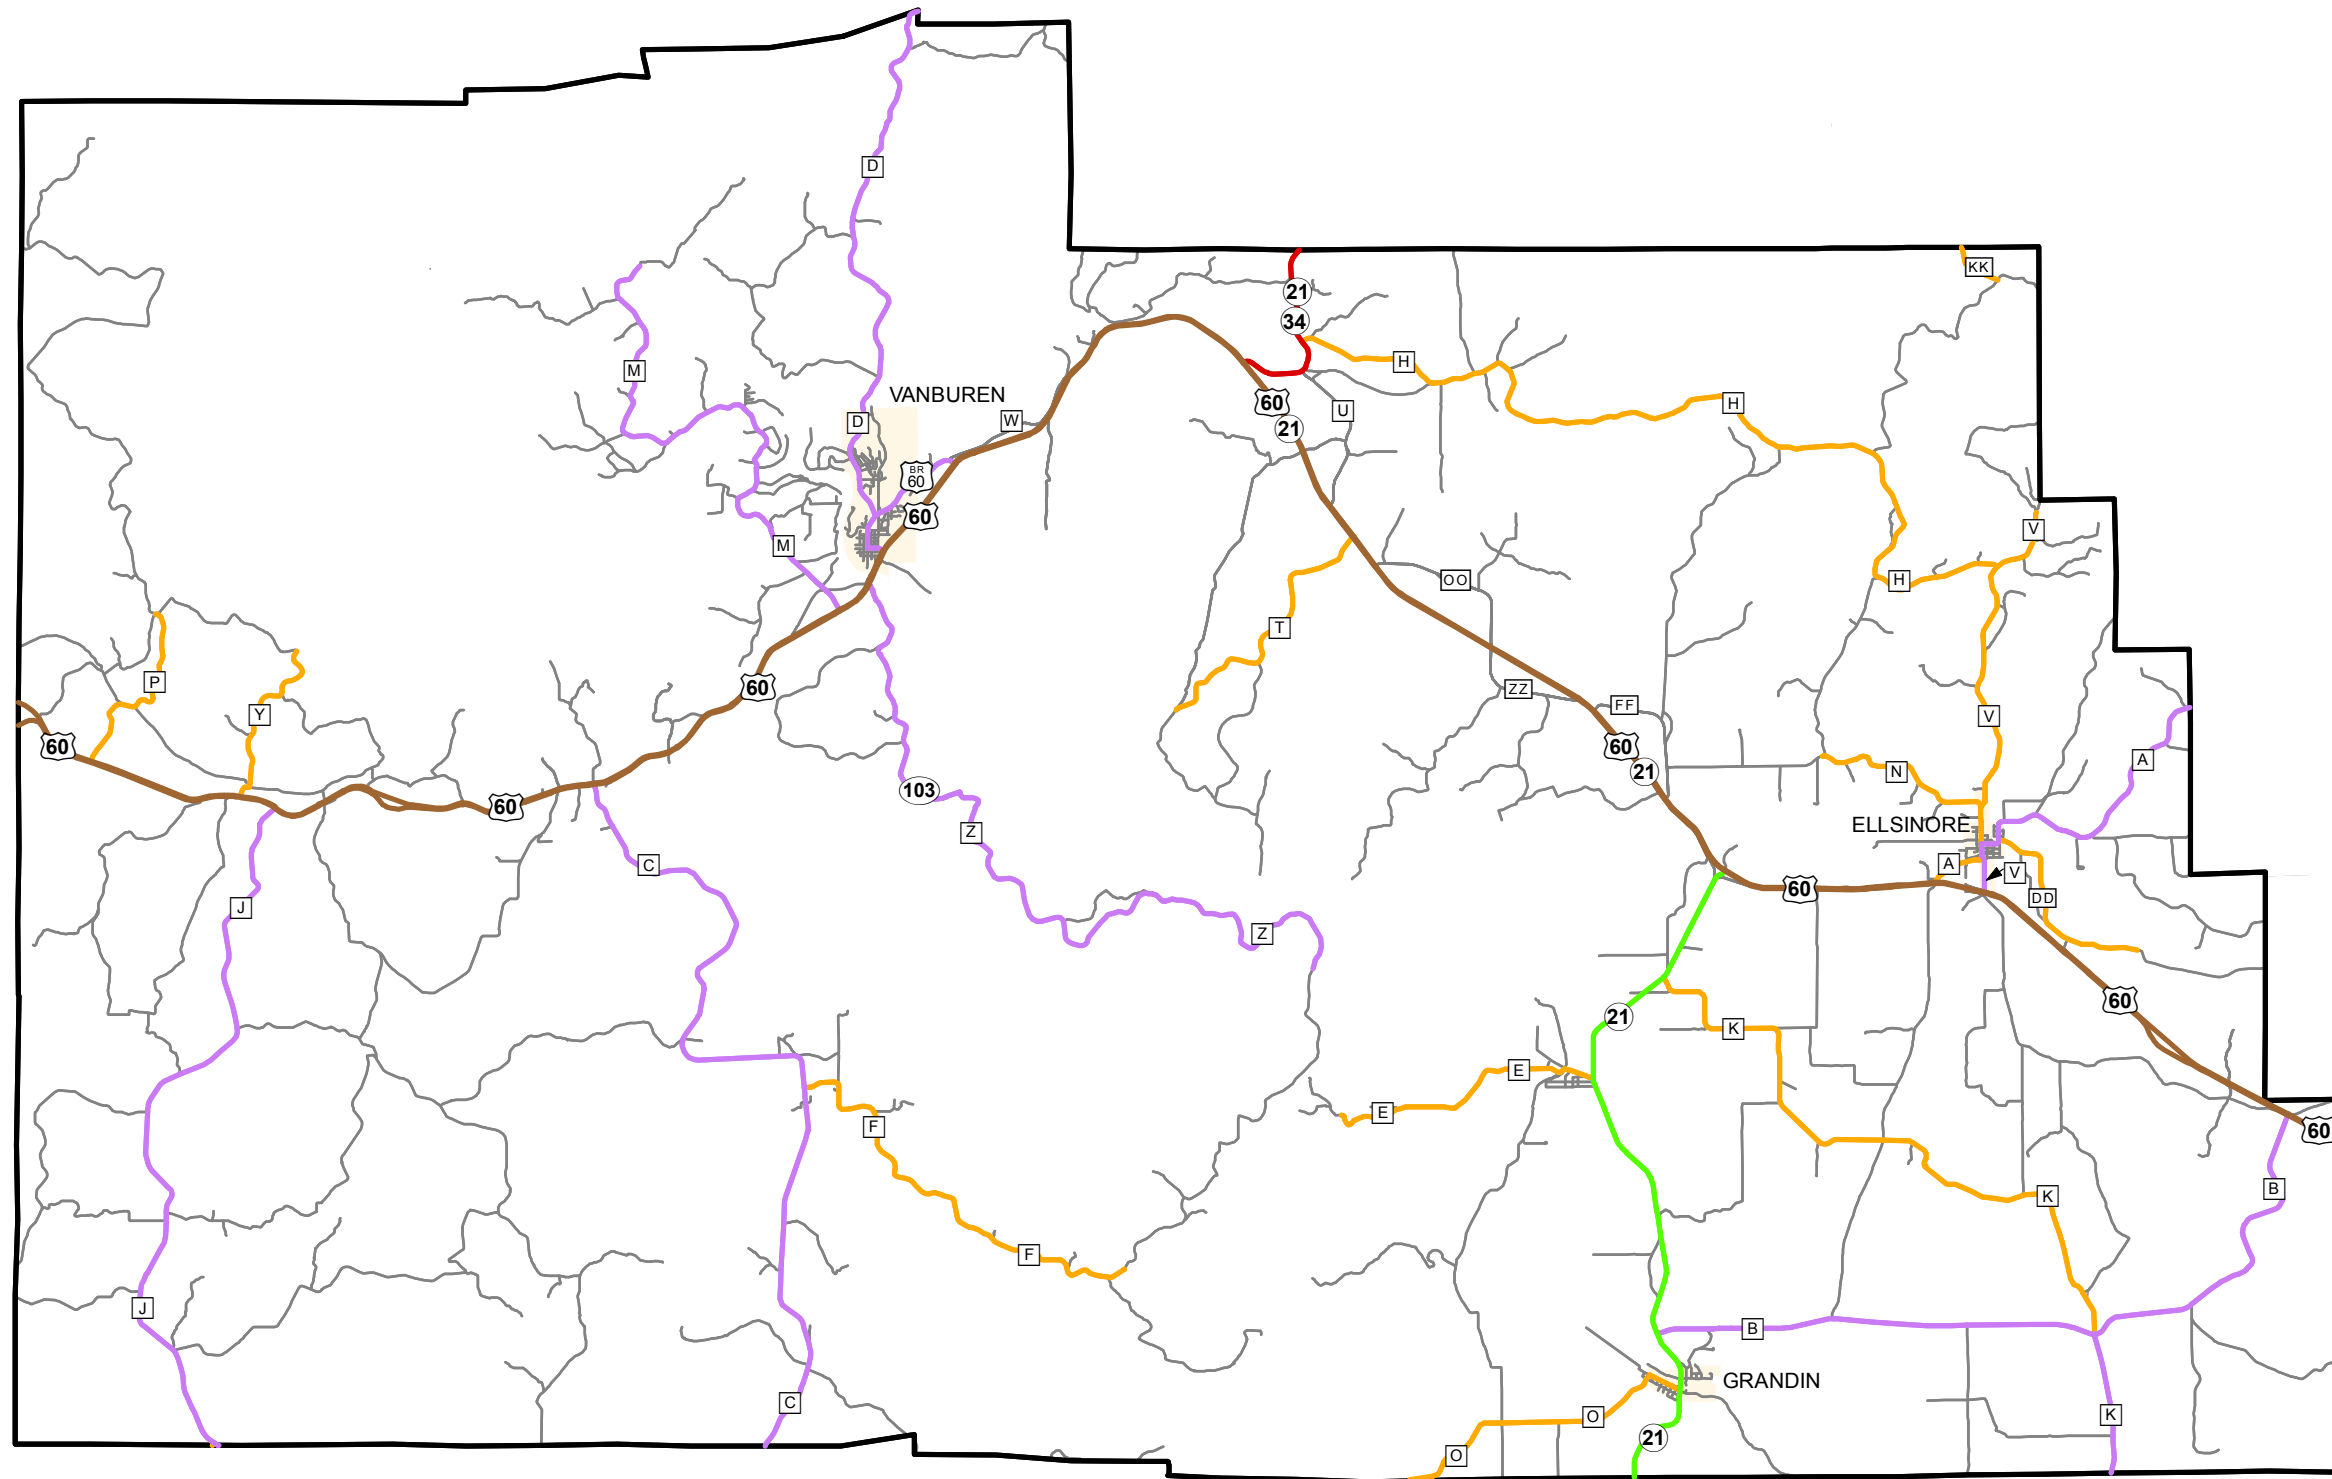

Rural Functional Classification

CARTER COUNTY Missouri

FUNCTIONAL CLASS

- Interstate —
- Other Freeway and Expressway —
- Other Principal Arterial —
- Minor Arterial —
- Major Collector —
- Minor Collector —
- Local —

CITY

URBAN AREA

Federal-Aid highways exclude local roads and rural minor collectors.

Transportation Planning
 105 W. Capitol Ave.
 Jefferson City, MO 65102
 Phone (573) 526-5478
 Fax (573) 526-8052

Approved June 24, 2010