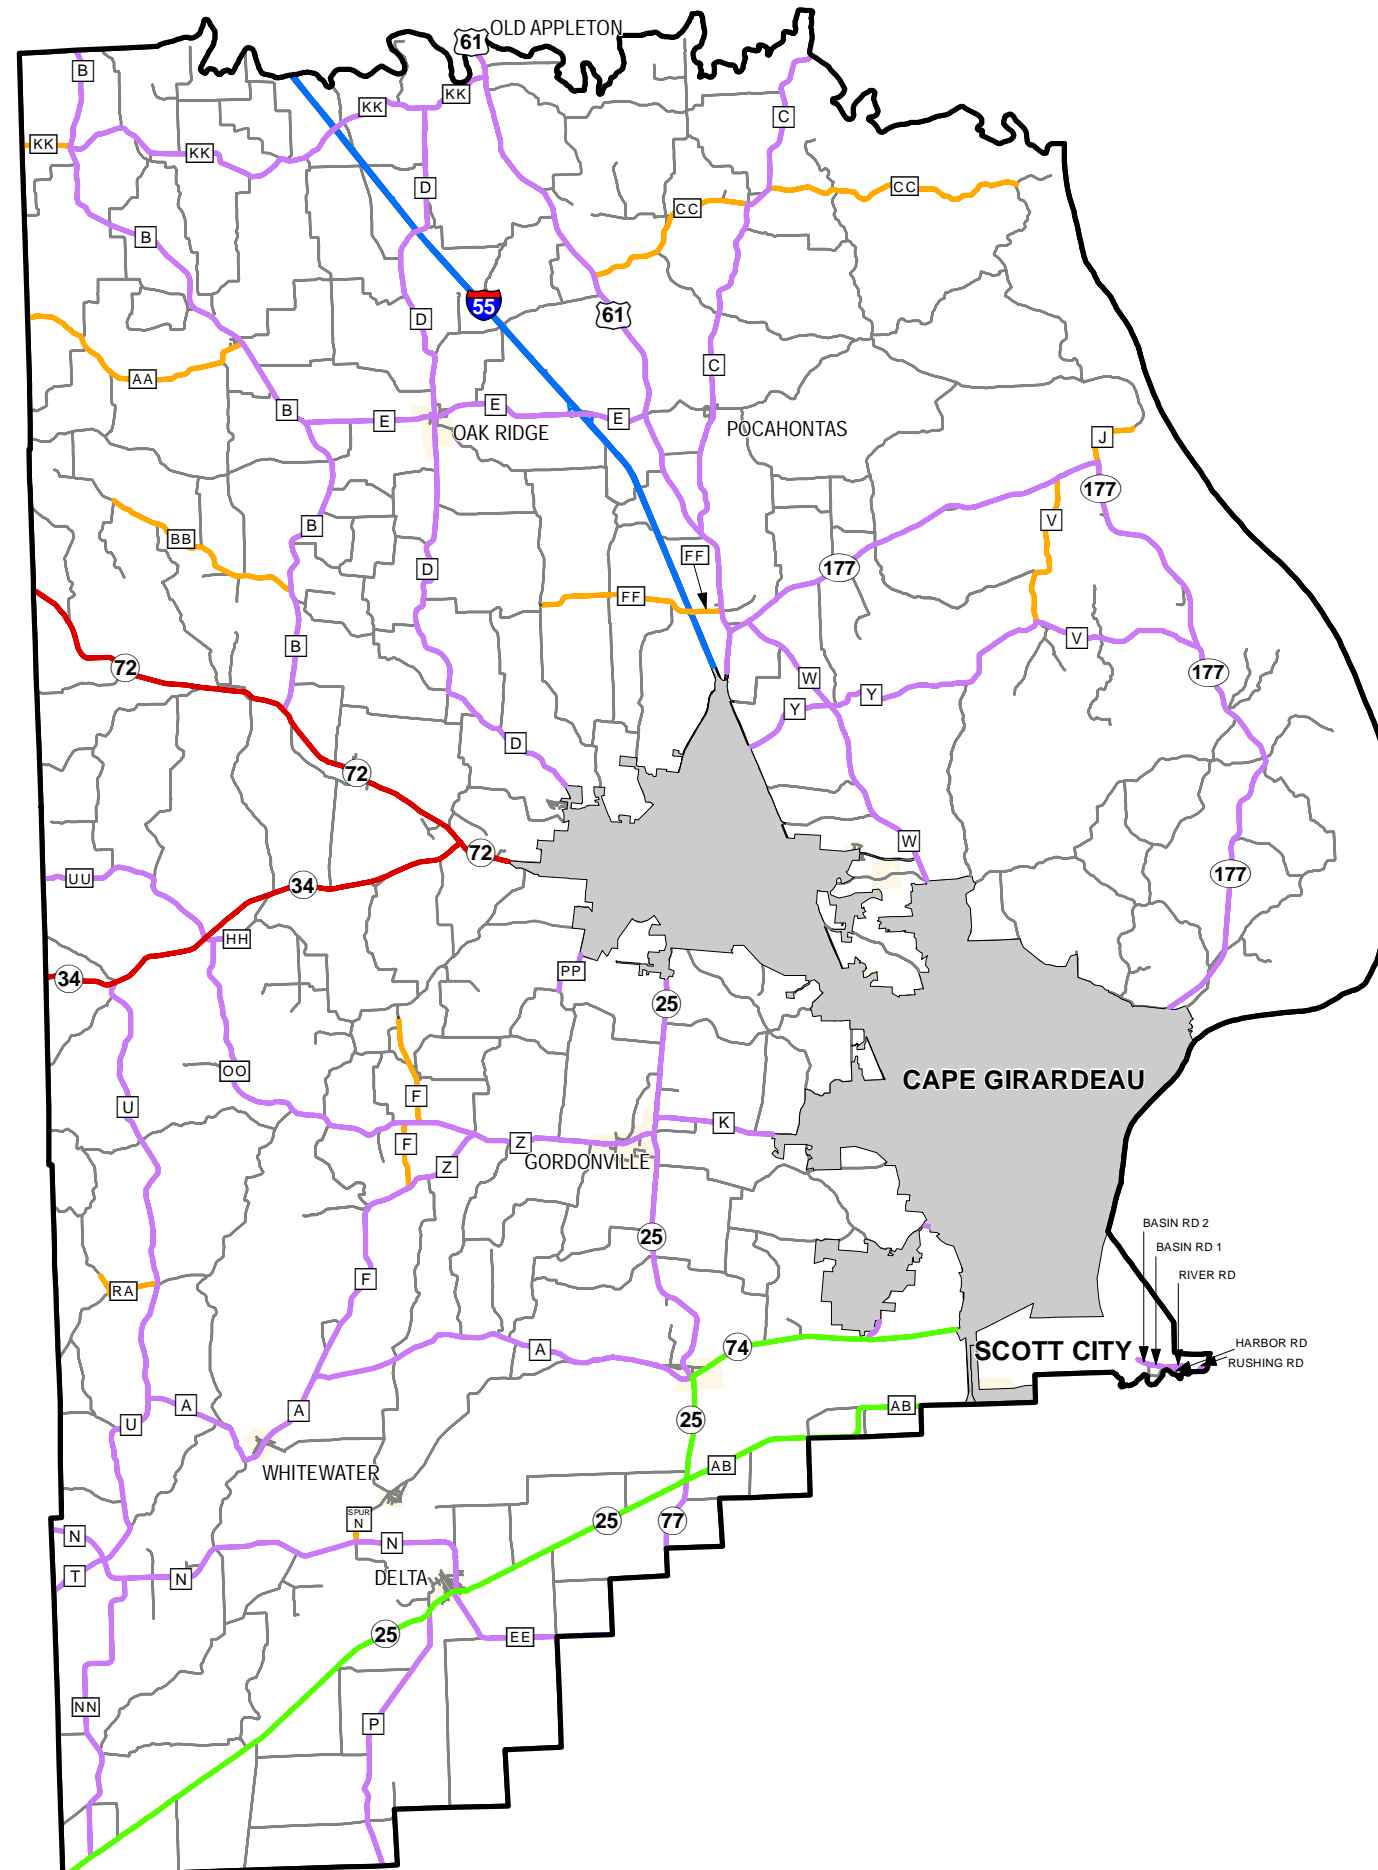

Rural Functional Classification

CAPE GIRARDEAU COUNTY

Missouri

FUNCTIONAL CLASS	
Interstate	
Other Freeway and Expressway	
Other Principal Arterial	
Minor Arterial	
Major Collector	
Minor Collector	
Local	
CITY	
URBAN AREA	

Federal-Aid highways exclude local roads and rural minor collectors.

Transportation Planning
 105 W. Capitol Ave.
 Jefferson City, MO 65102
 Phone (573) 526-5478
 Fax (573) 526-8052

Approved November 12, 2020