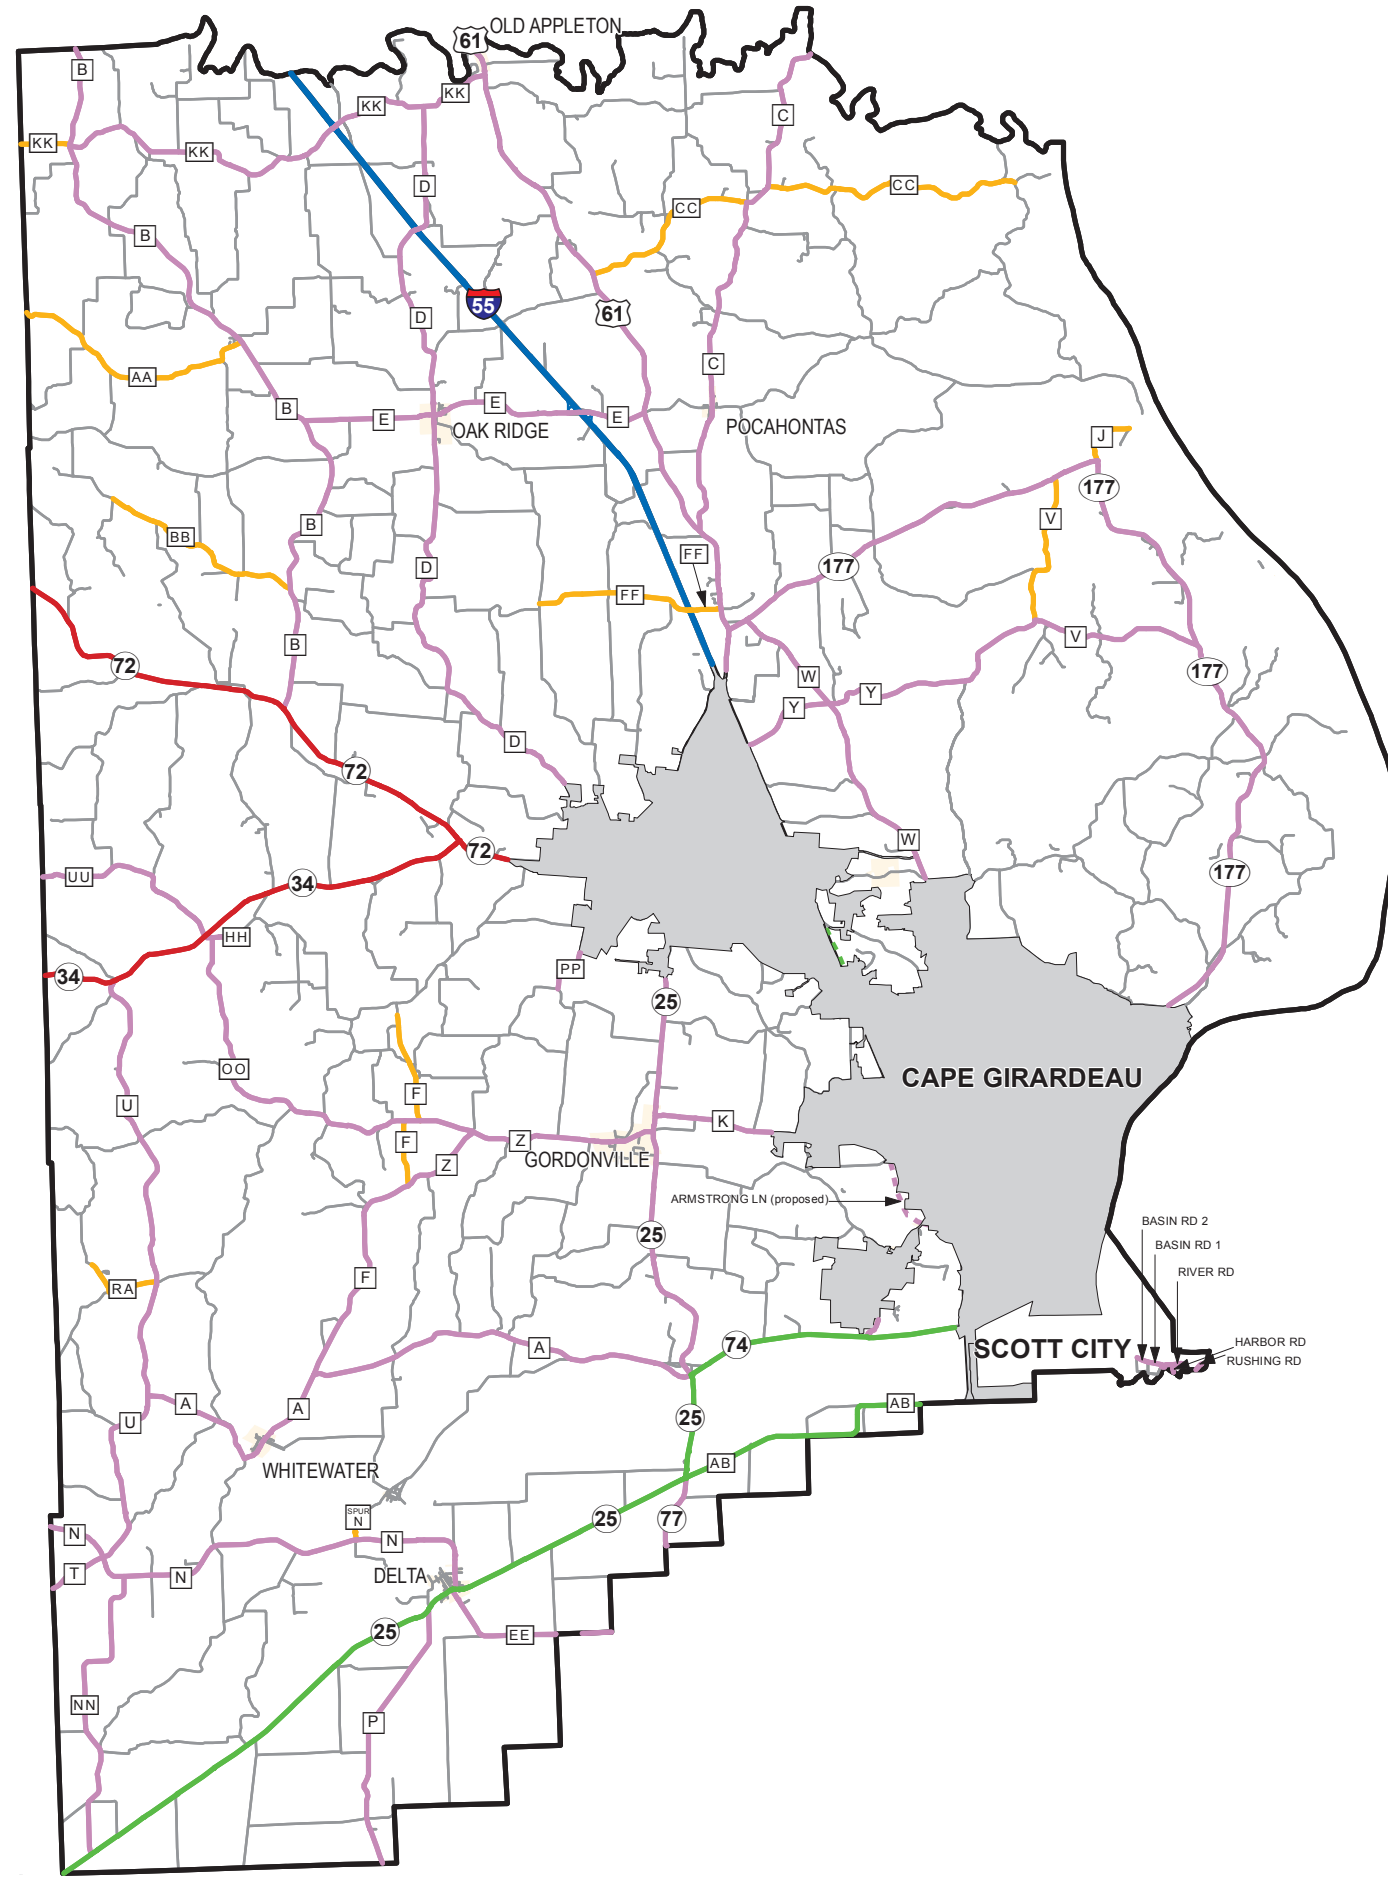

Rural Functional Classification

CAPE GIRARDEAU COUNTY

Missouri

FUNCTIONAL CLASS

- Interstate —
- Other Freeway and Expressway —
- Other Principal Arterial —
- Minor Arterial —
- Major Collector —
- Minor Collector —
- Local —

CITY

URBAN AREA

Federal-Aid highways exclude local roads and rural minor collectors.

Transportation Planning
 105 W. Capitol Ave.
 Jefferson City, MO 65102
 Phone (573) 526-5478
 Fax (573) 526-8052

Approved April 29, 2015