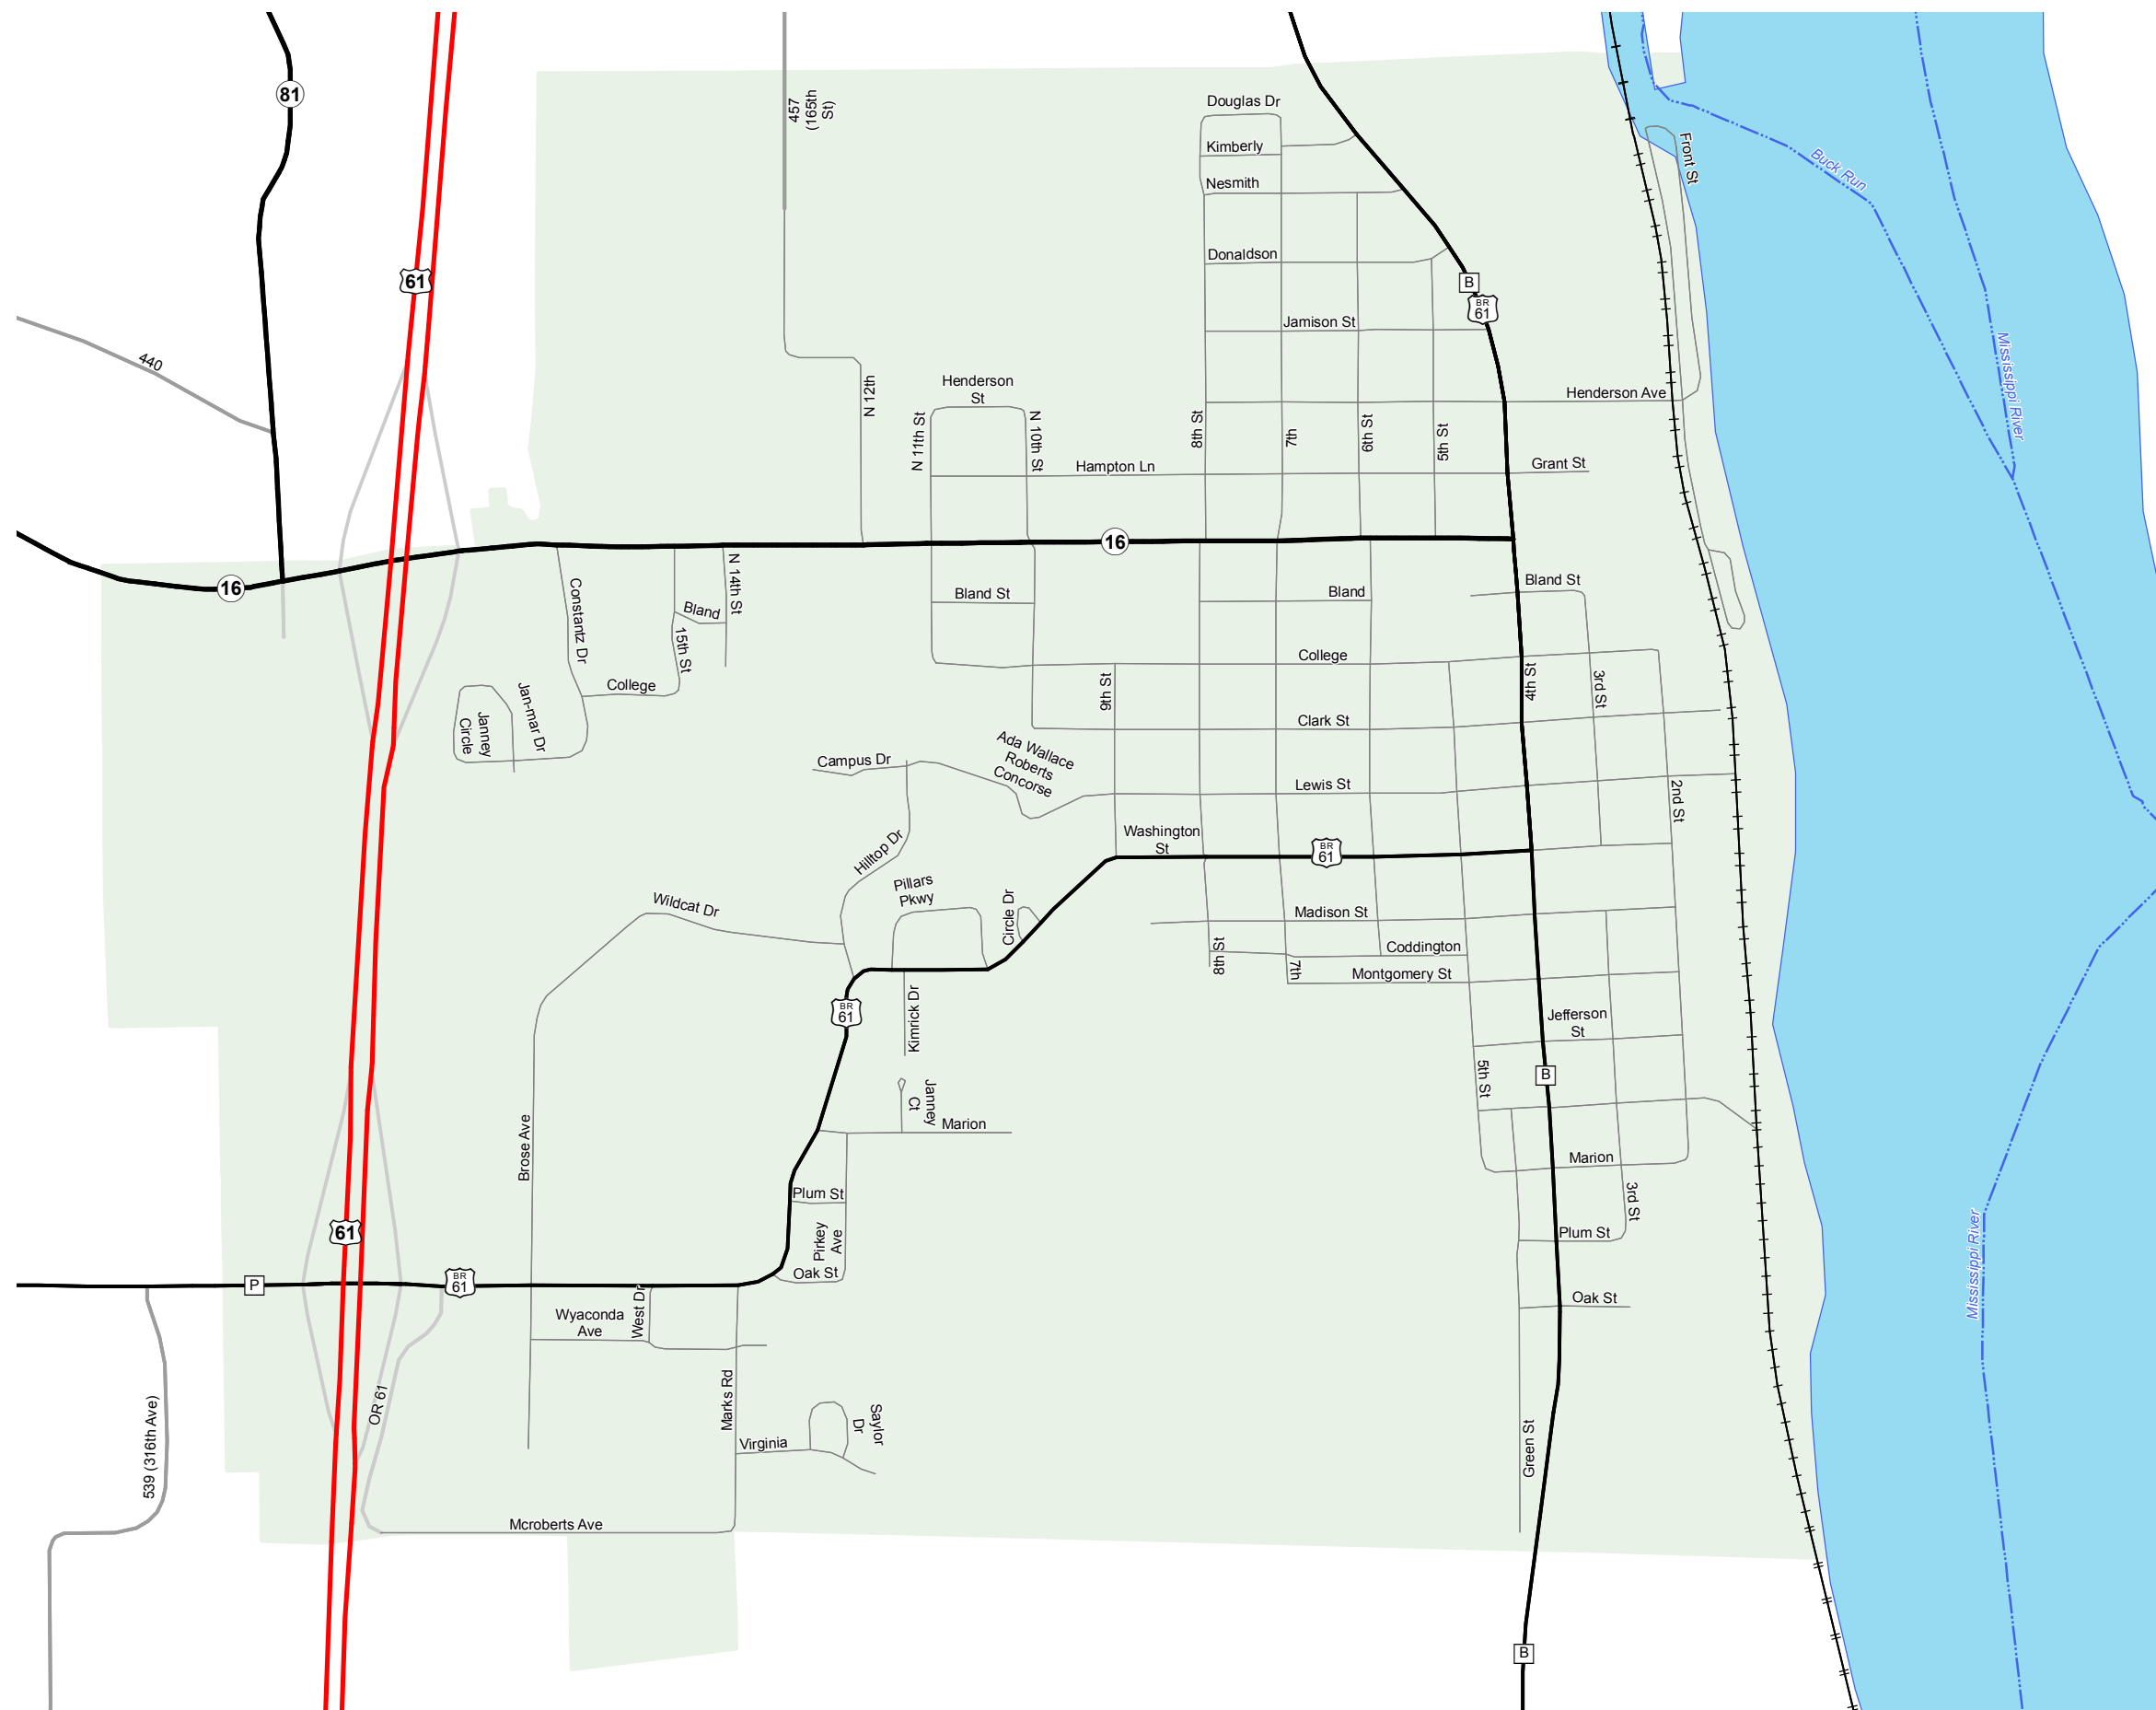

CANTON

LEWIS COUNTY

MISSOURI

NORTHEAST DISTRICT

2015

Legend

- Interstate
- Interstate Loop
- US Route
- Business Route
- Missouri Route
- Letter Route
- County Road
- Railroad
- City Street
- Other Routes
- River or Stream
- Lake or Large River
- City Limits
- County Boundary
- Surrounding City Limits