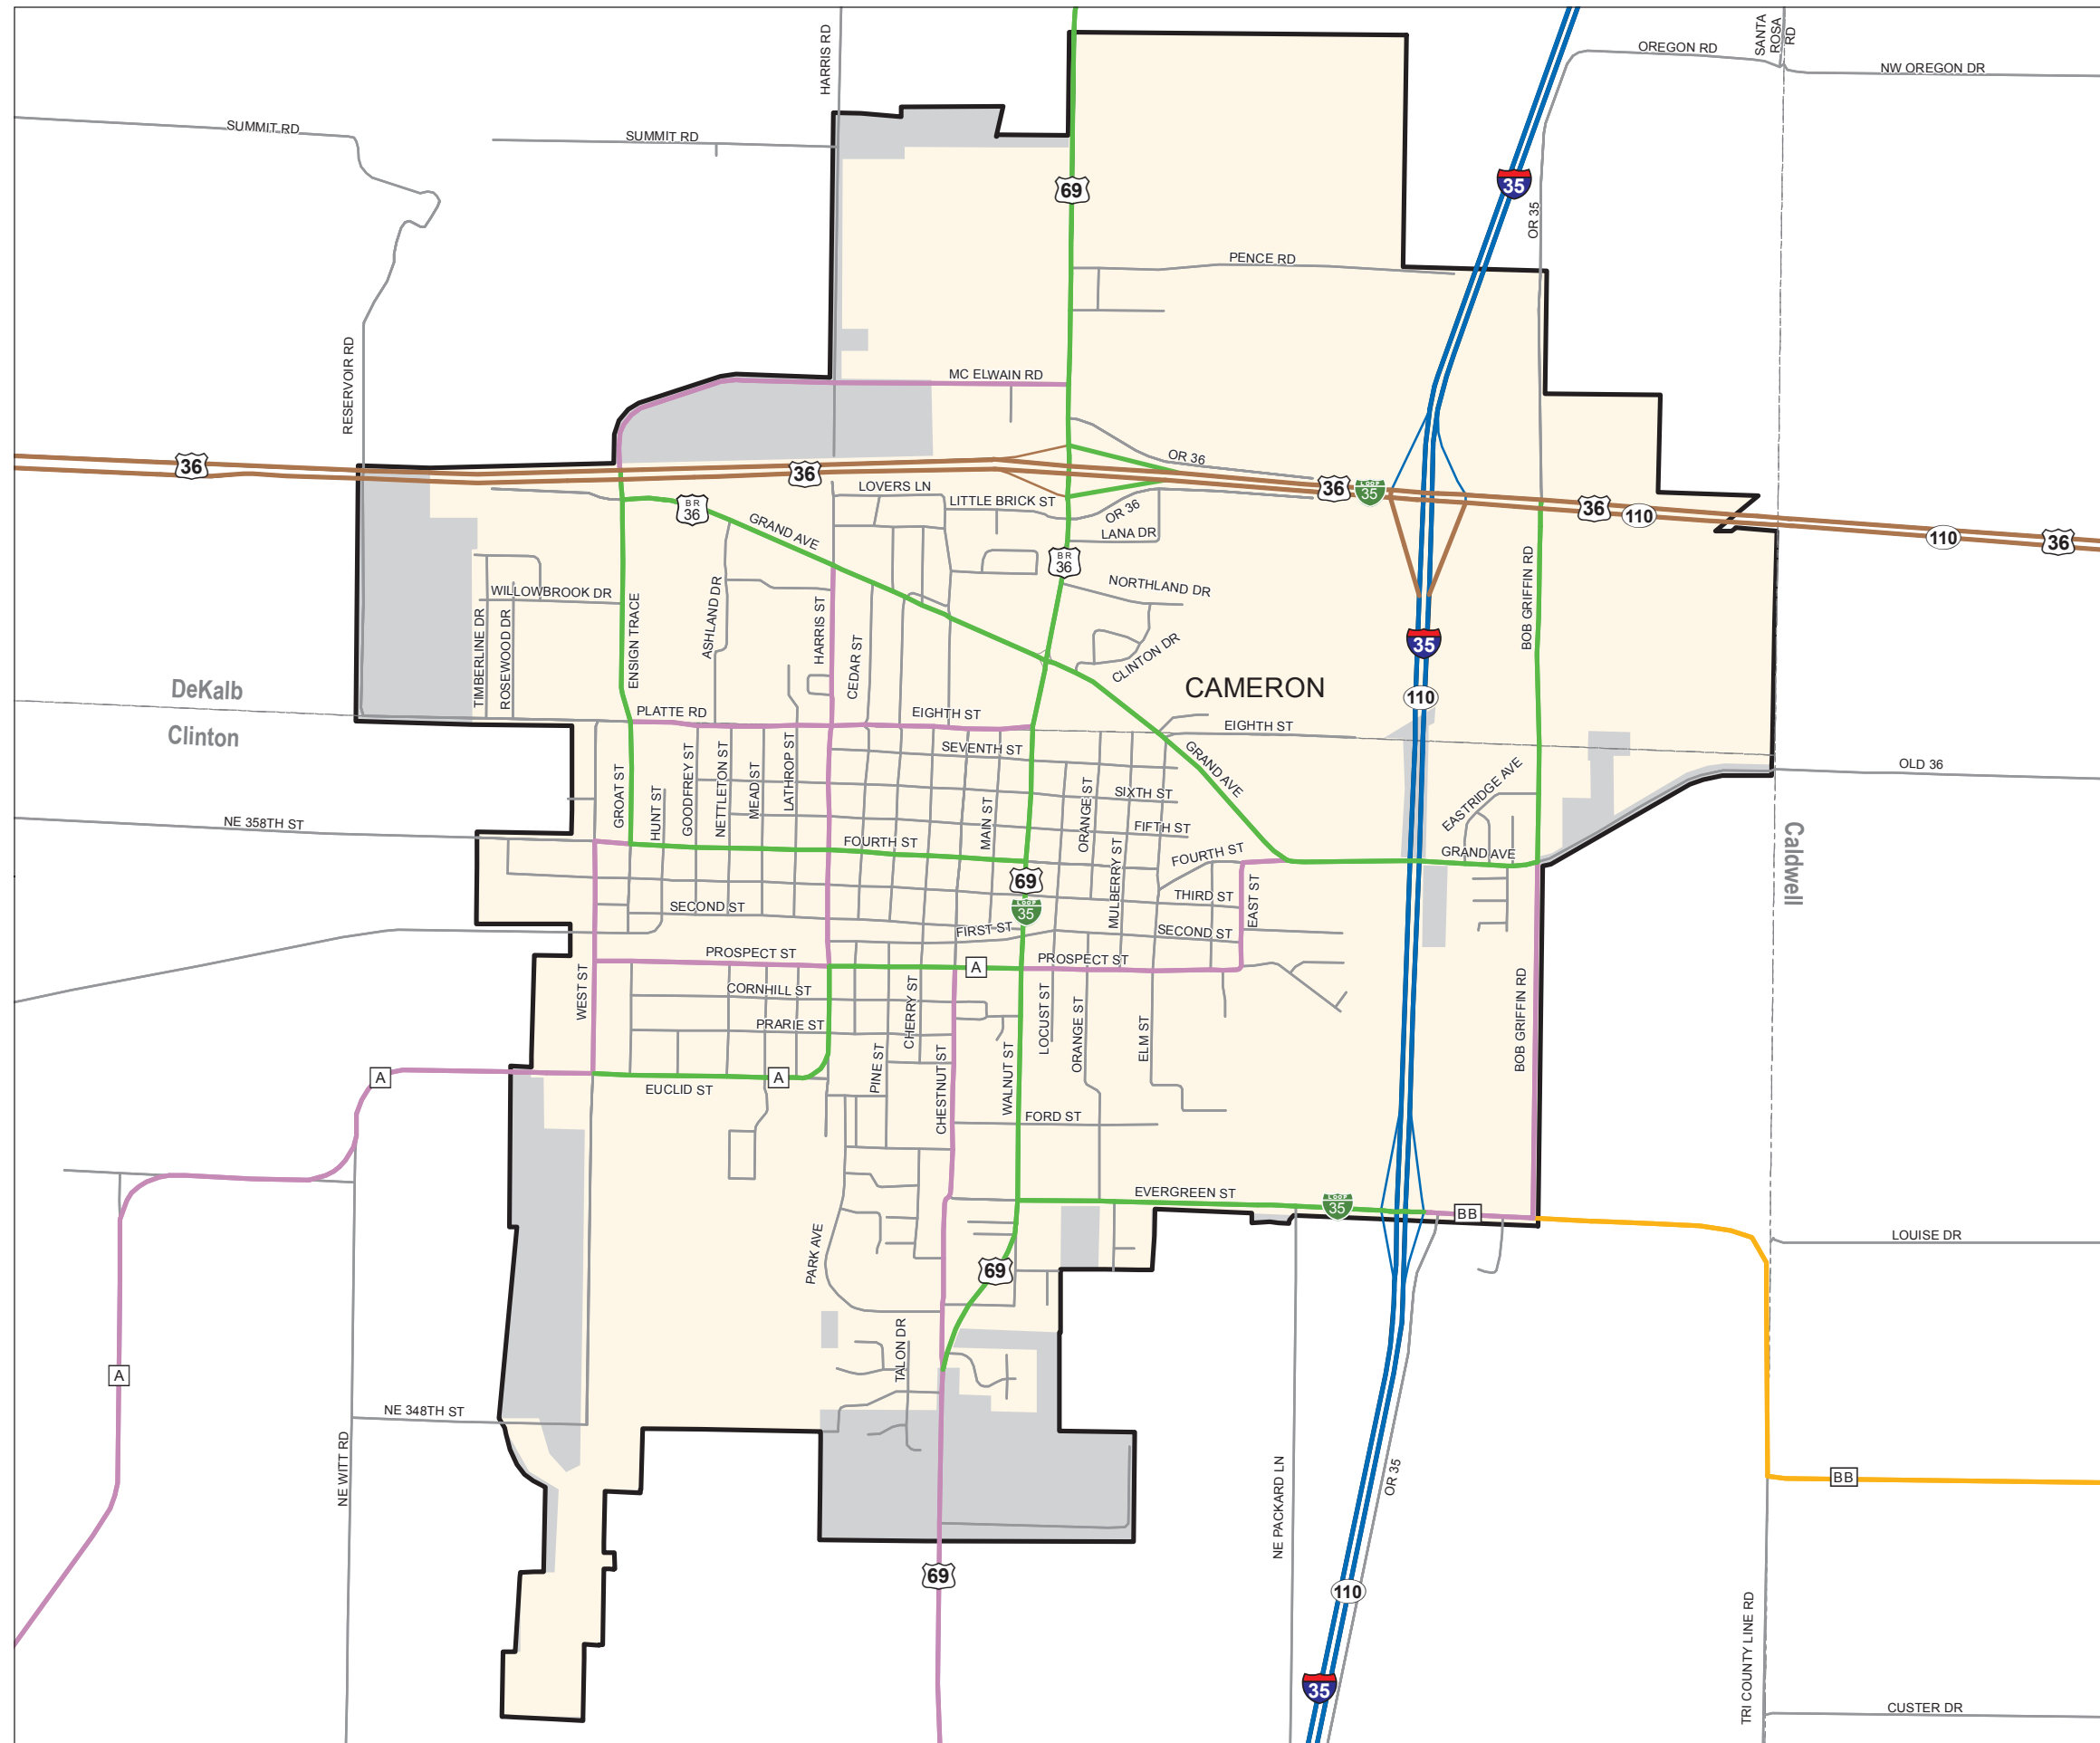

Functional Classification System

CAMERON

Clinton County
DeKalb County

Missouri

FUNCTIONAL CLASS

- Interstate —
- Other Freeway and Expressway —
- Other Principal Arterial —
- Minor Arterial —
- Major Collector —
- Minor Collector —
- Local —

CITY

URBAN AREA

Federal-Aid highways exclude local roads and rural minor collectors.

Transportation Planning
105 W. Capitol Ave.
Jefferson City, MO 65102
Phone (573) 526-5478
Fax (573) 526-8052

Approved July 21, 2015