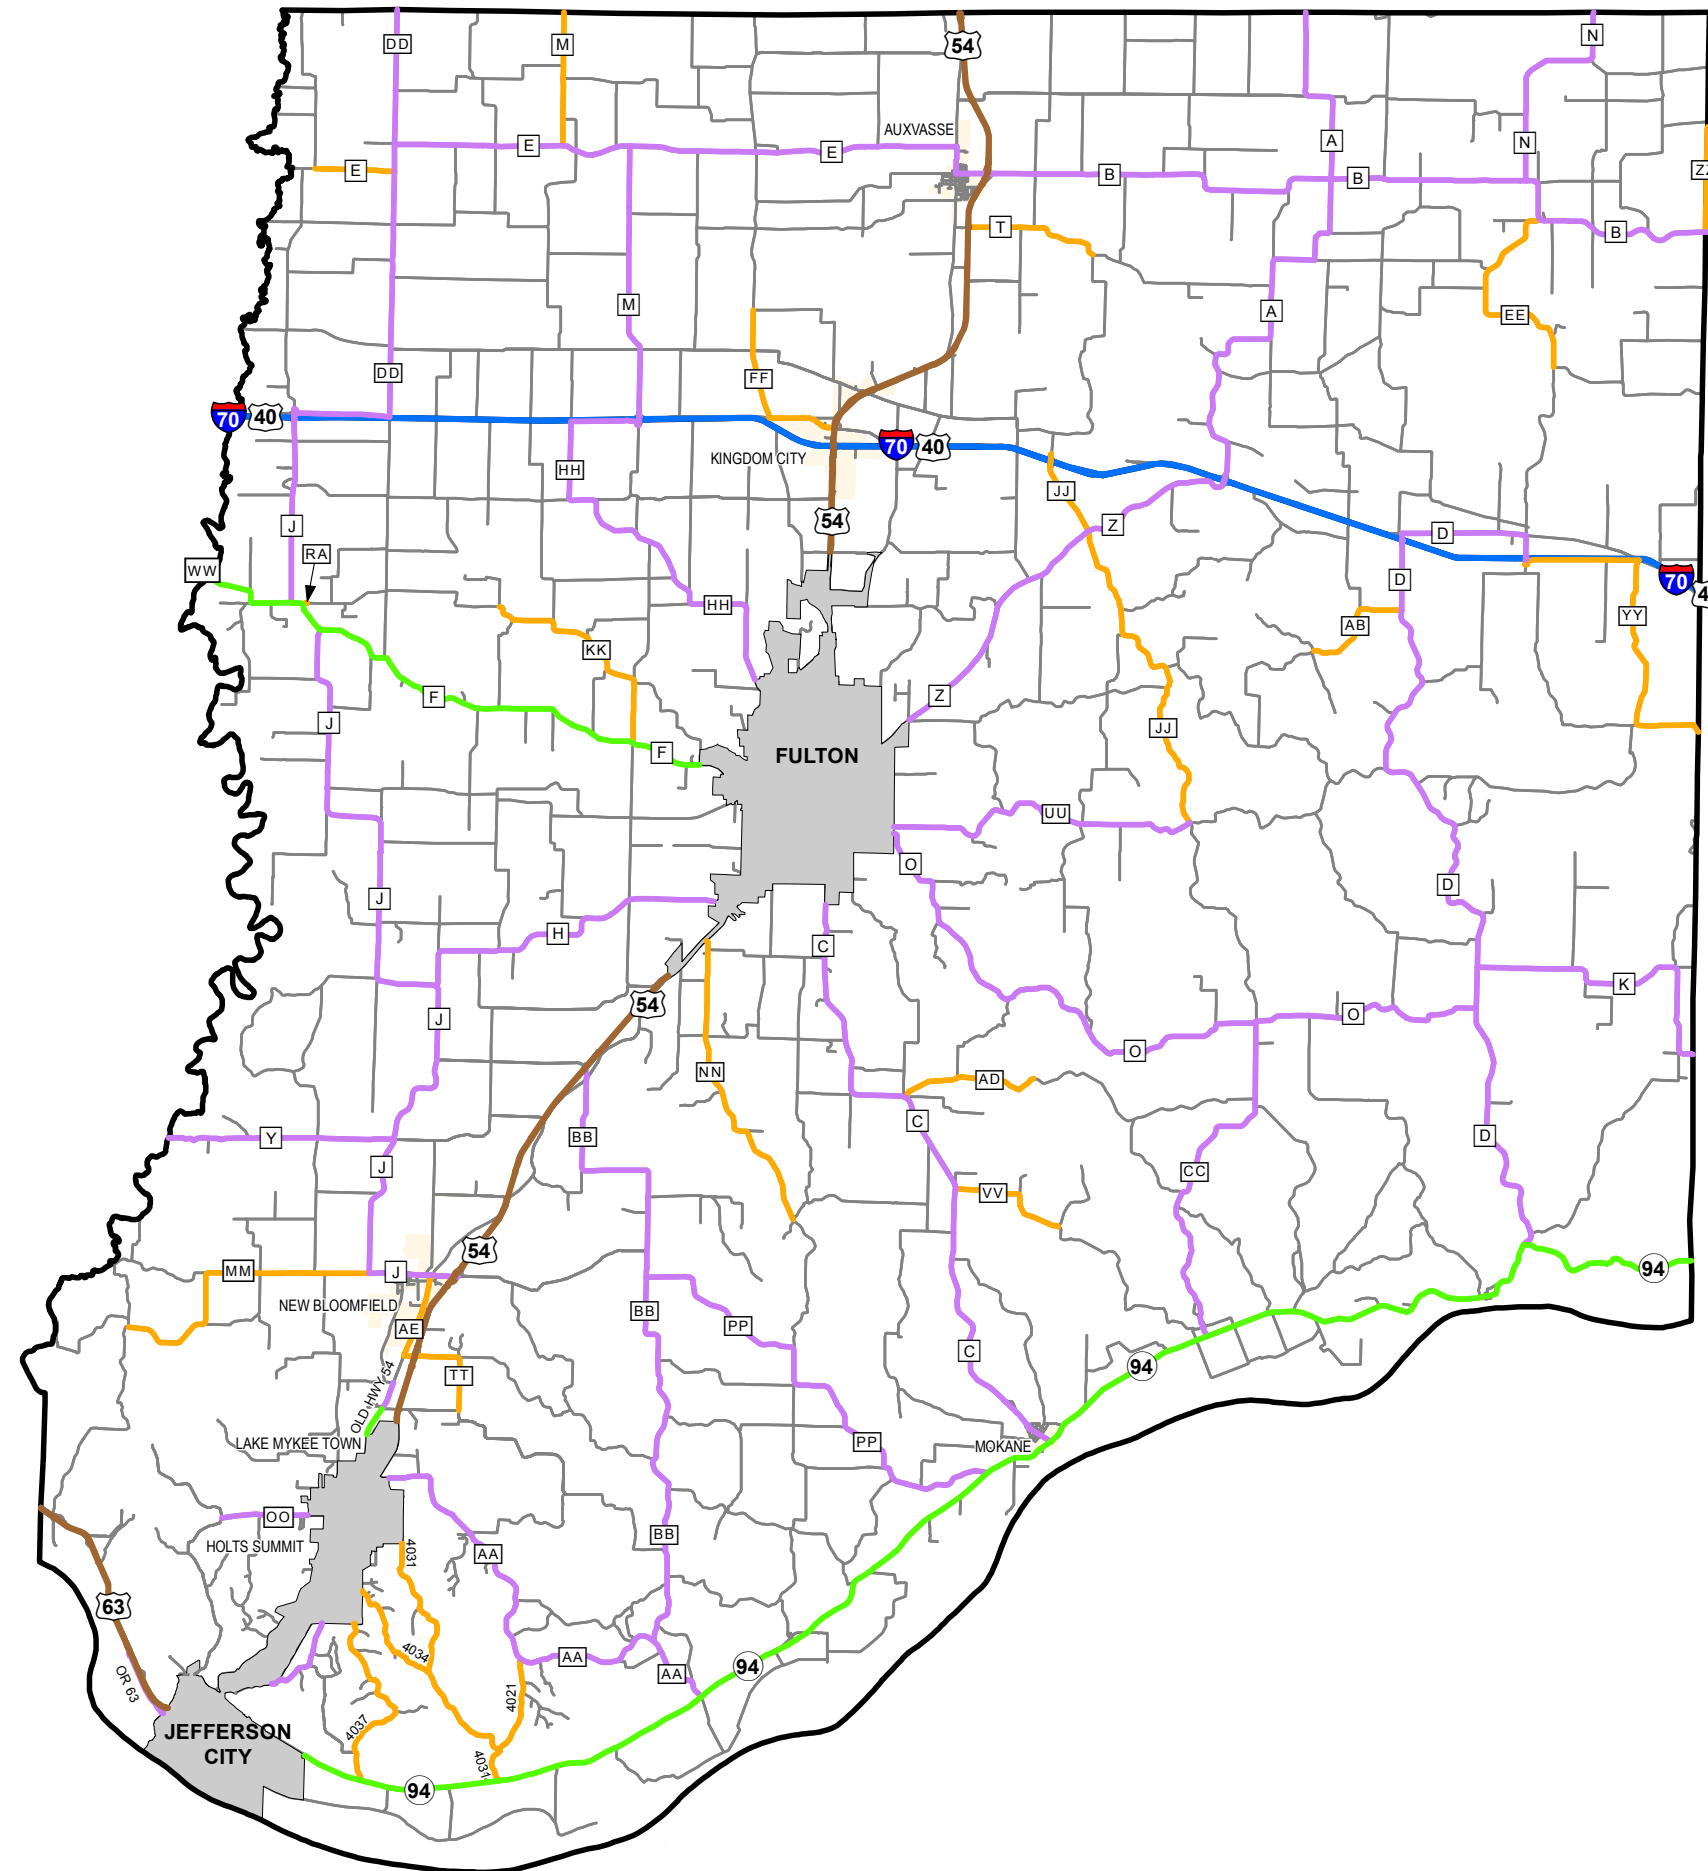

Rural Functional Classification

CALLAWAY COUNTY

Missouri

FUNCTIONAL CLASS

Interstate	
Other Freeway and Expressway	
Other Principal Arterial	
Minor Arterial	
Major Collector	
Minor Collector	
Local	

CITY

URBAN AREA

Federal-Aid highways exclude local roads and rural minor collectors.

Transportation Planning
 105 W. Capitol Ave.
 Jefferson City, MO 65102
 Phone (573) 526-5478
 Fax (573) 526-8052

Approved June 14, 2016