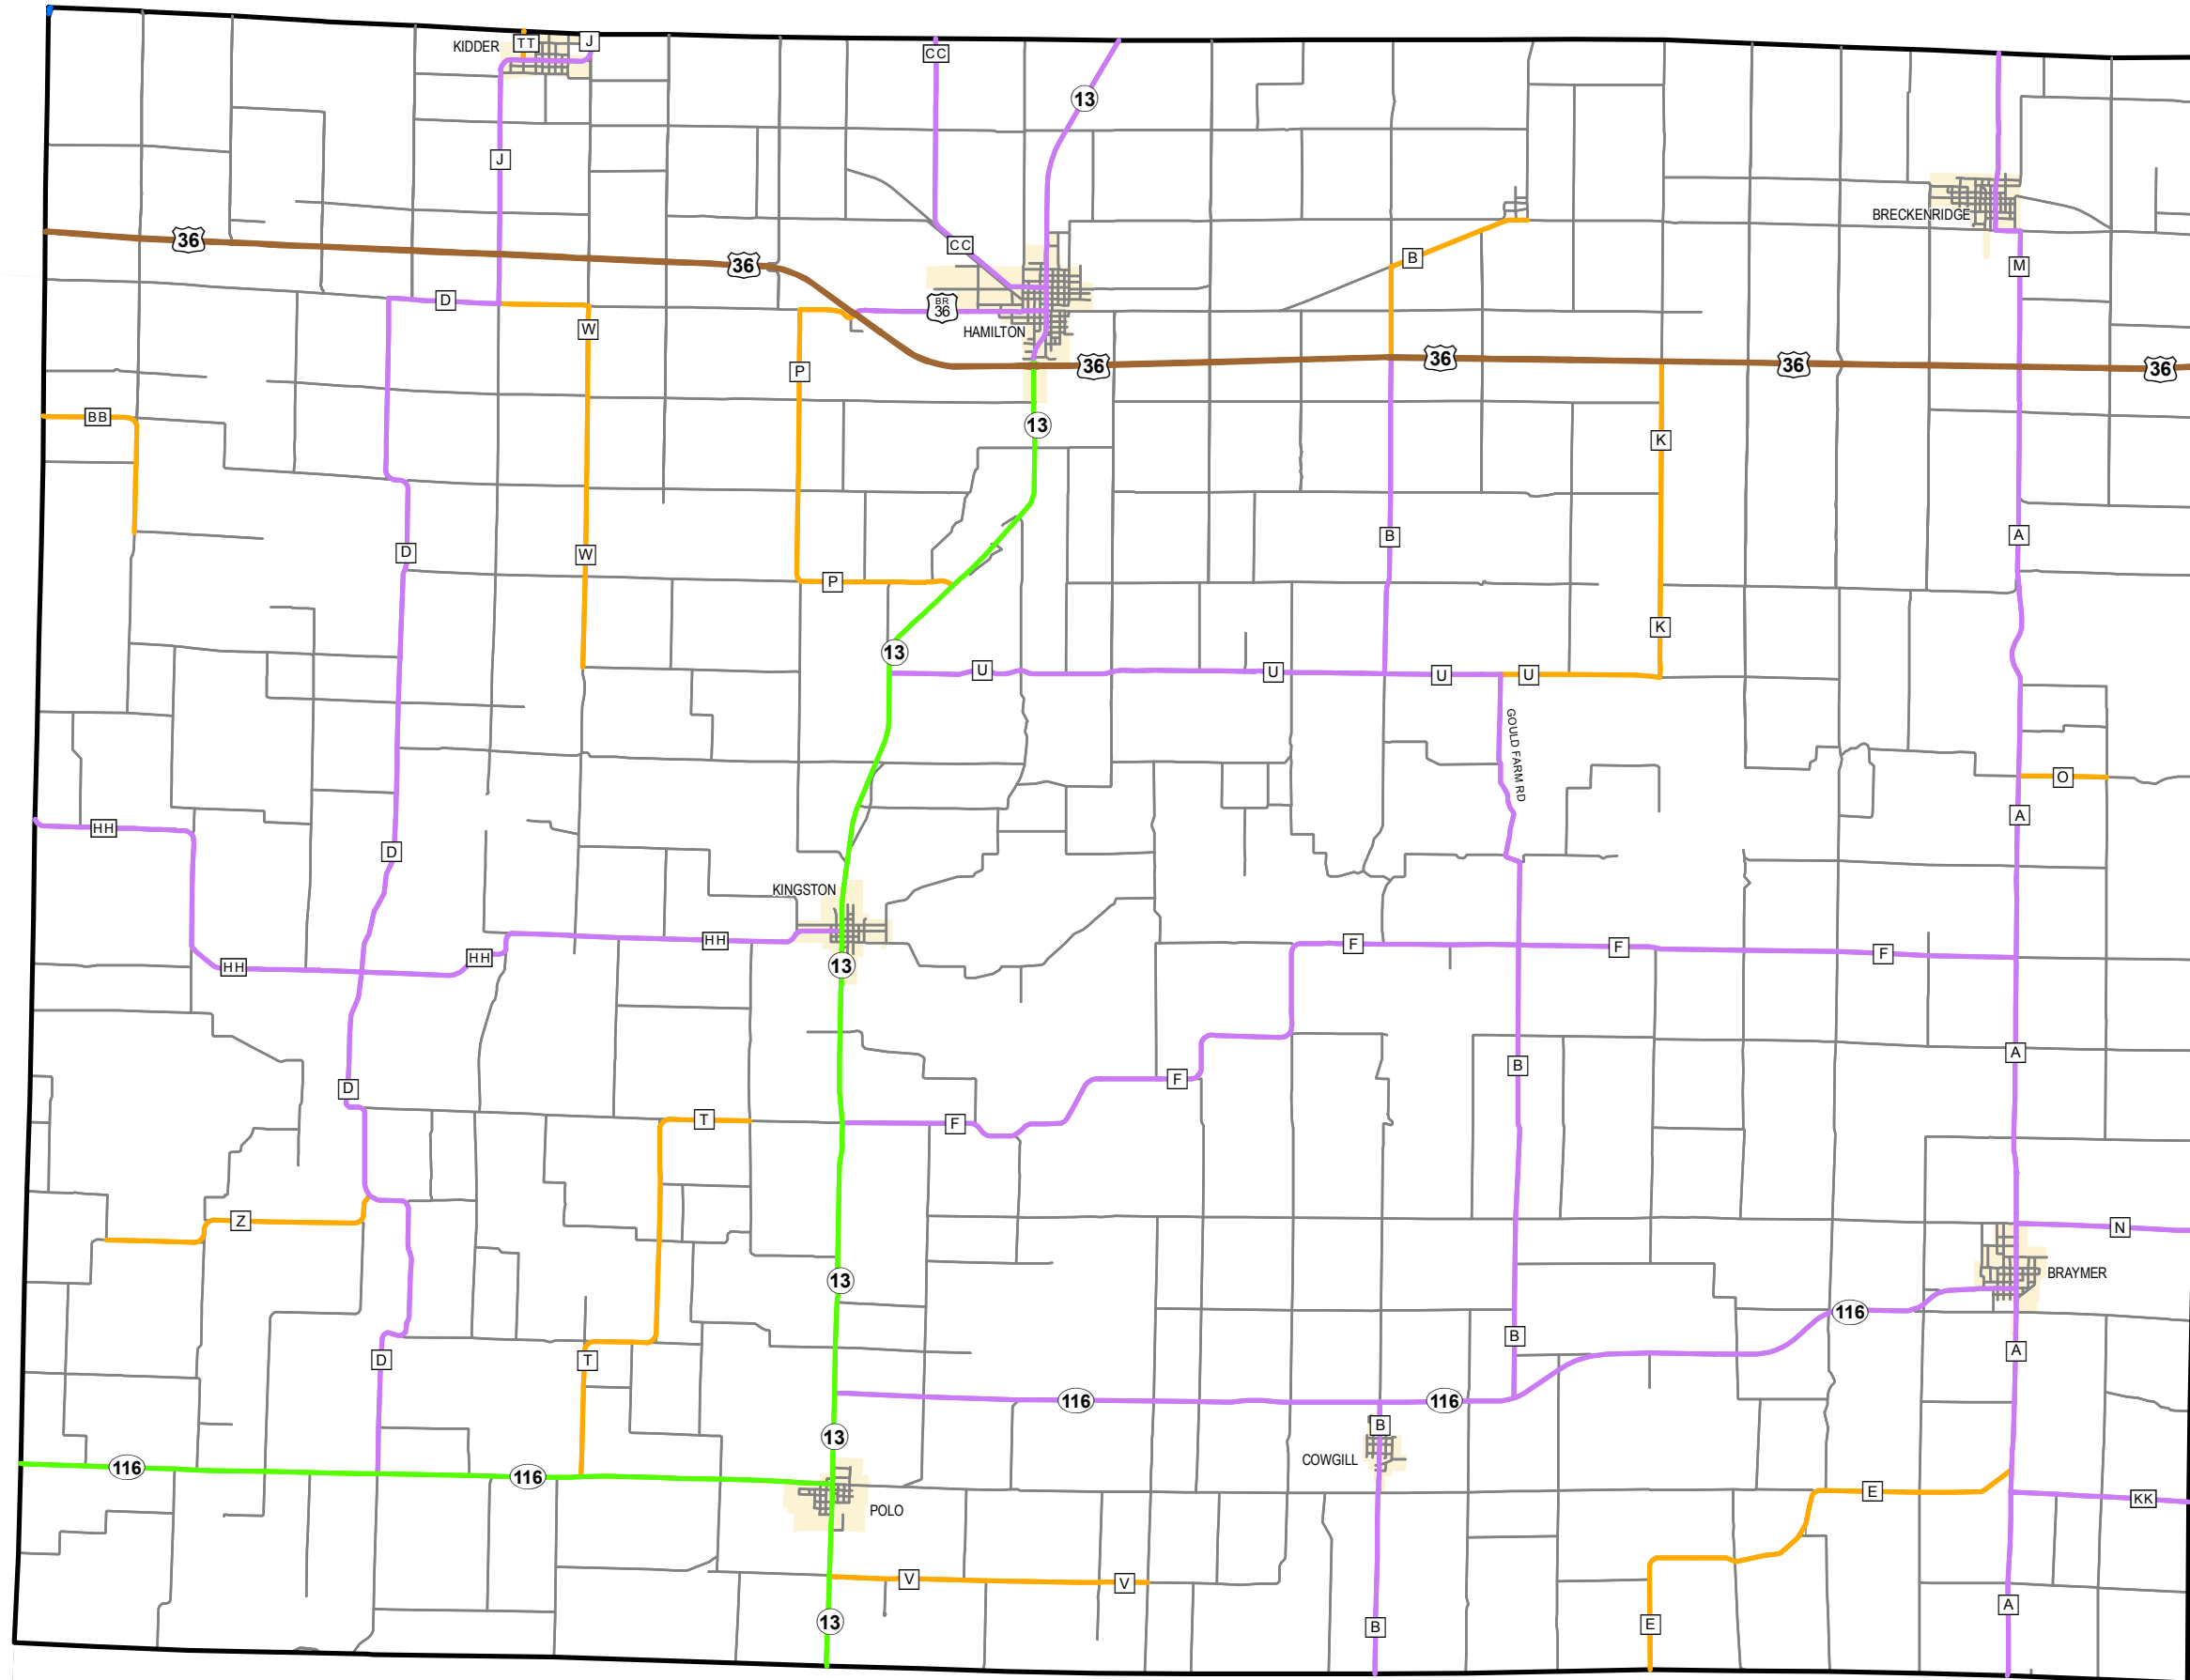

Rural Functional Classification

CALDWELL COUNTY

Missouri

FUNCTIONAL CLASS

- Interstate —
- Other Freeway and Expressway —
- Other Principal Arterial —
- Minor Arterial —
- Major Collector —
- Minor Collector —
- Local —

CITY

URBAN AREA

Federal-Aid highways exclude local roads and rural minor collectors.

Transportation Planning
 105 W. Capitol Ave.
 Jefferson City, MO 65102
 Phone (573) 526-5478
 Fax (573) 526-8052

Approved July 27, 2010