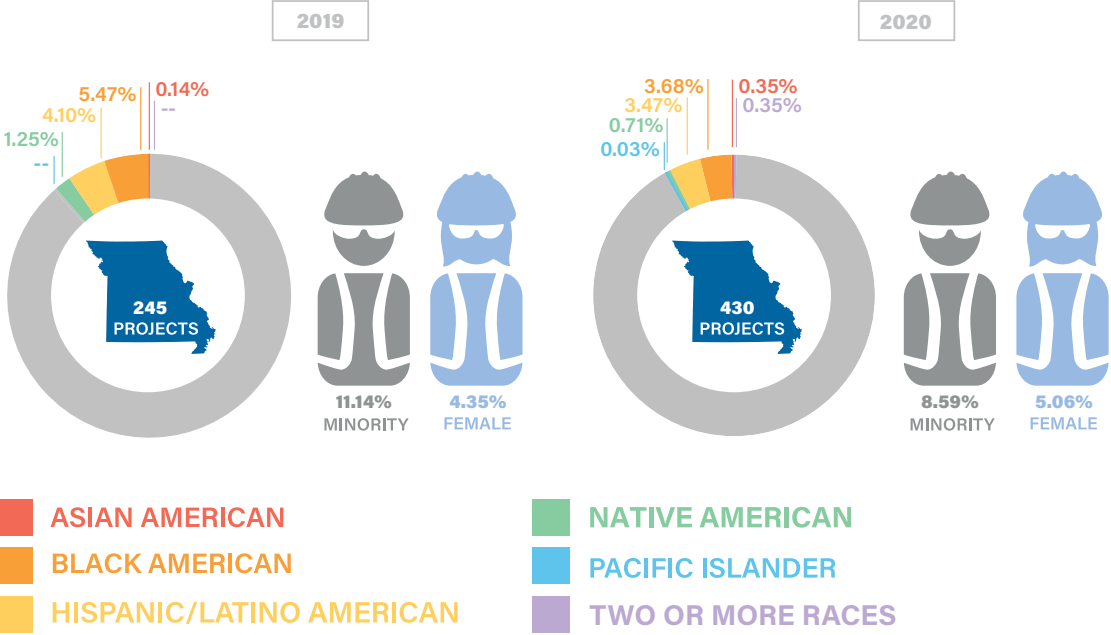

MoDOT Workforce Analysis

CONTRACTOR

MoDOT STAFF

Minorities and women employed

Sources: MoDOT Tracker, Annual Federal Highway Report by percentage of employees
www.modot.org/welcome-external-civil-rights