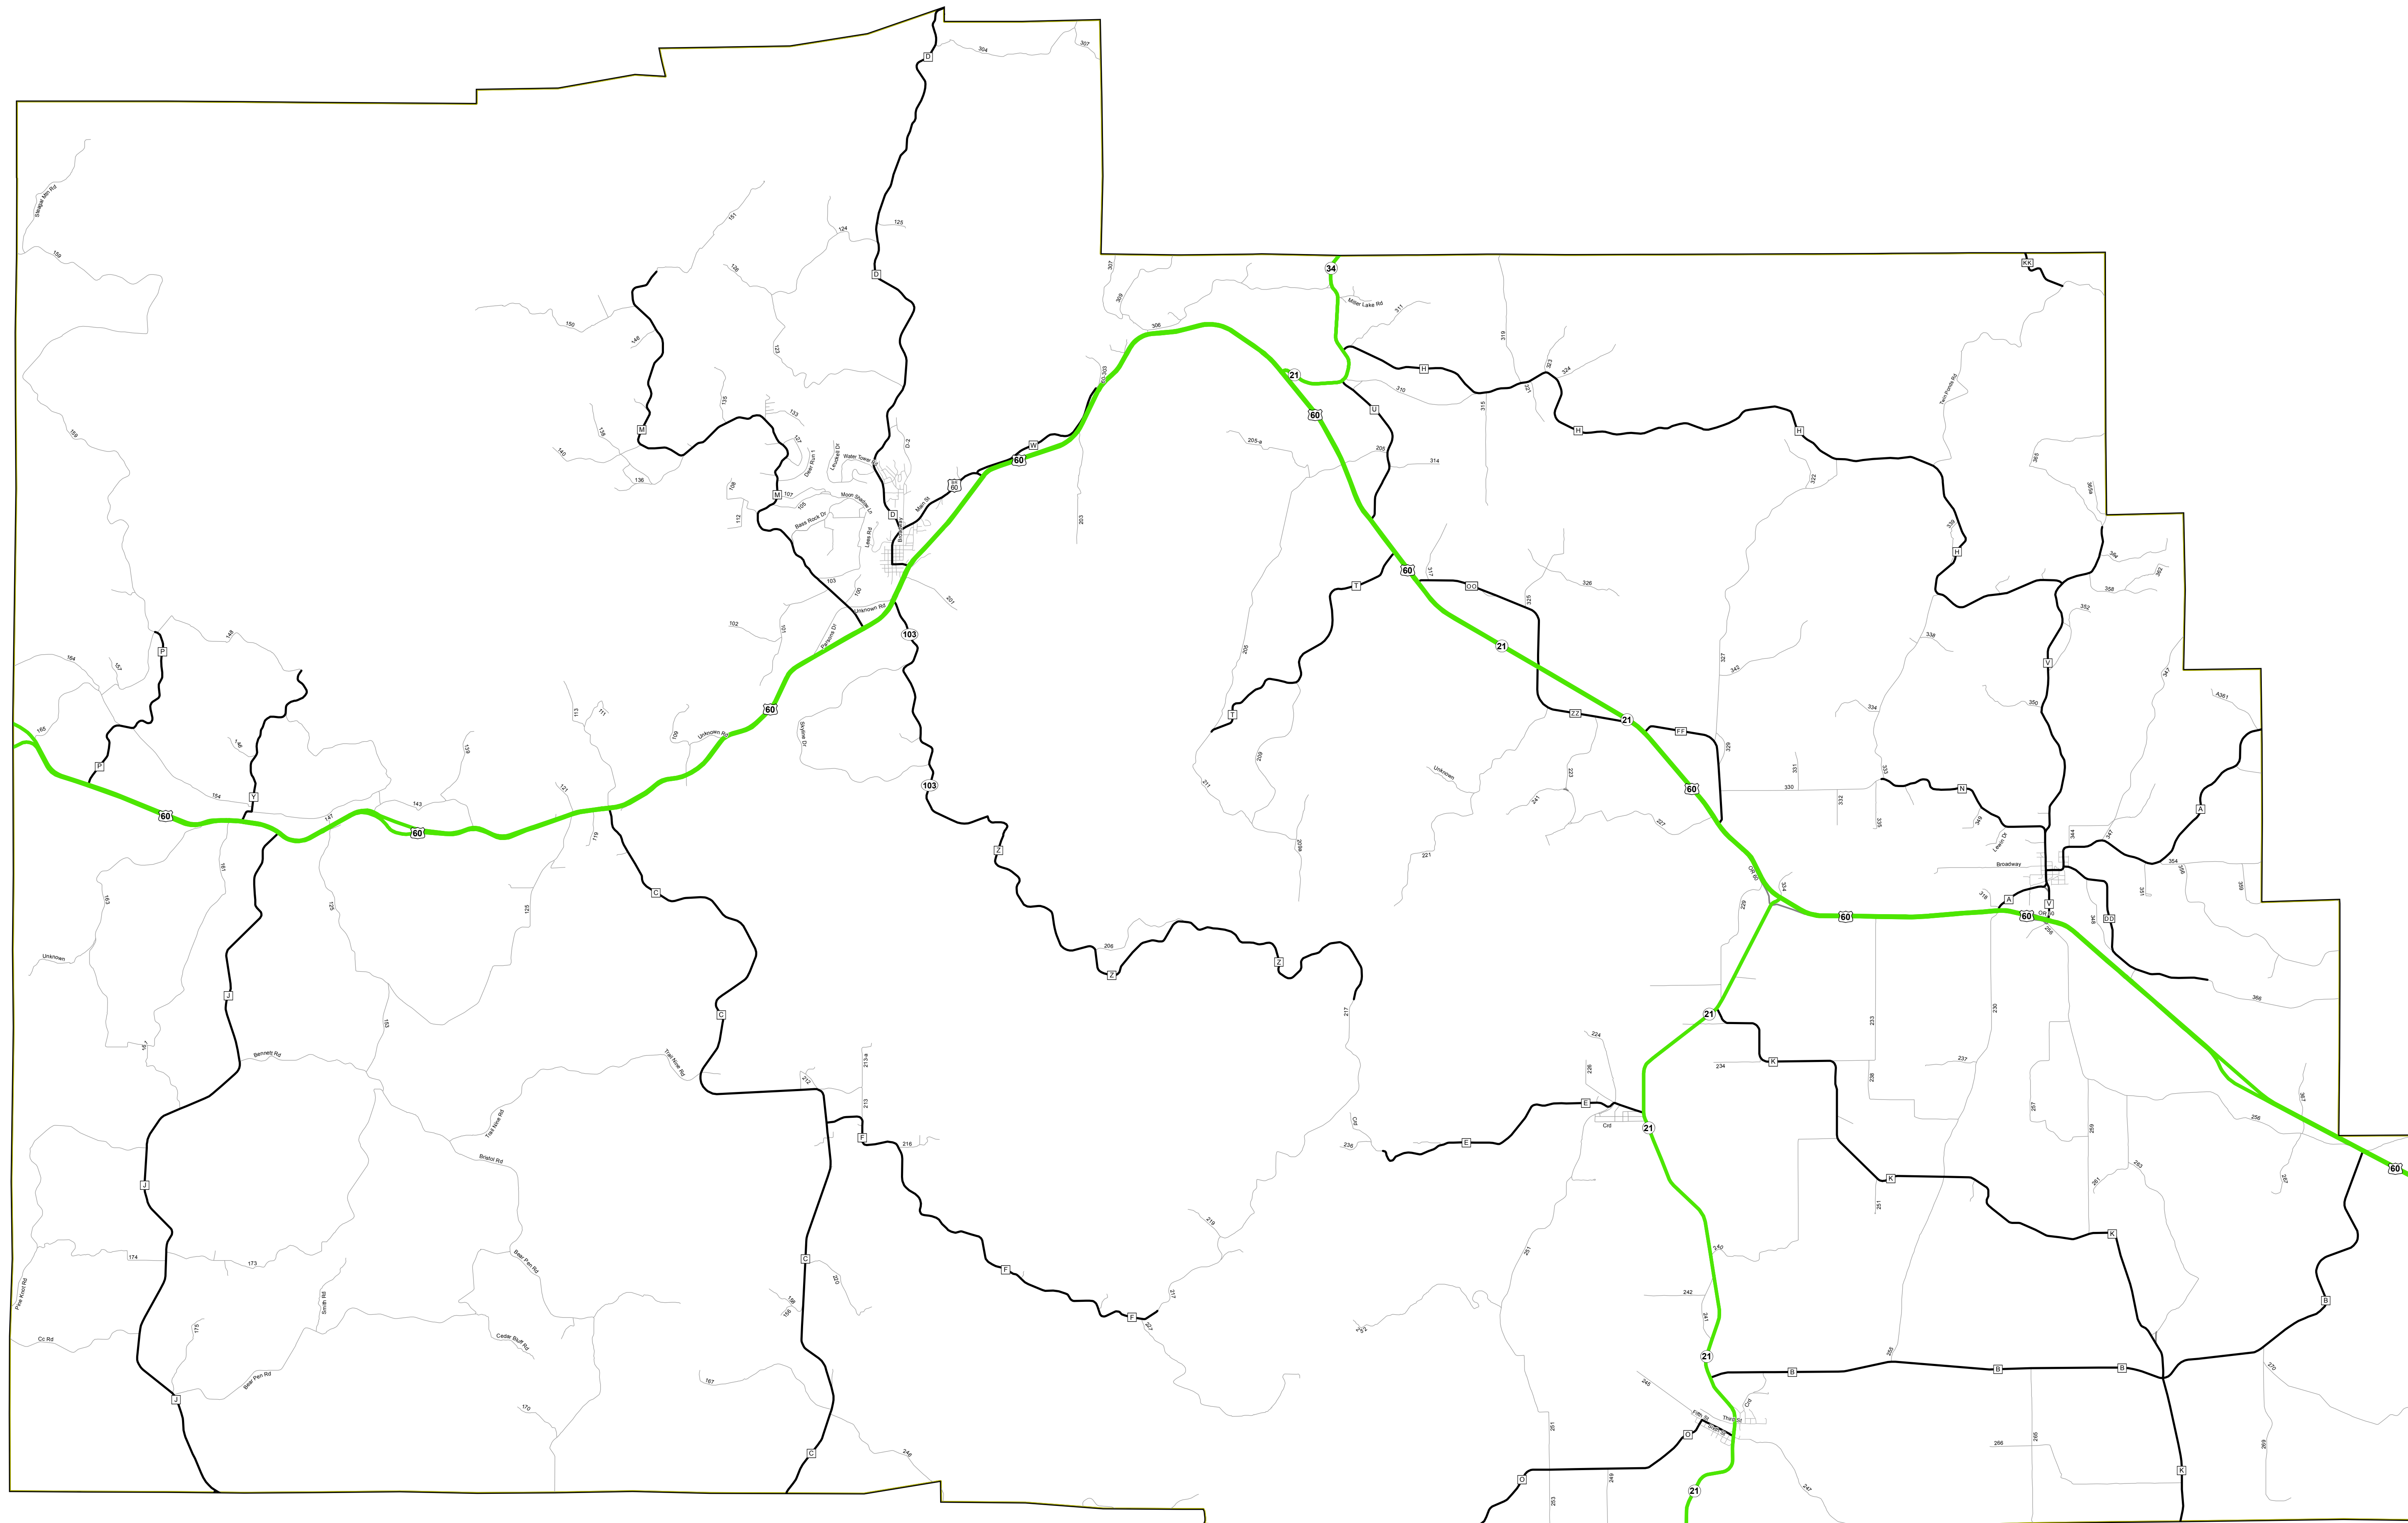

County Name:
CARTER

Legend

-  ODA Junkyard Controlled Routes
-  State Routes
(IS, US, MO, RT, LP, BU)
-  Other State Routes
-  County Road
-  City Street
-  Urban Area
-  County

Missouri Department of Transportation
Transportation Planning
1-888-ASK-MODOT
WWW.MODOT.ORG
Date: 4/5/2018