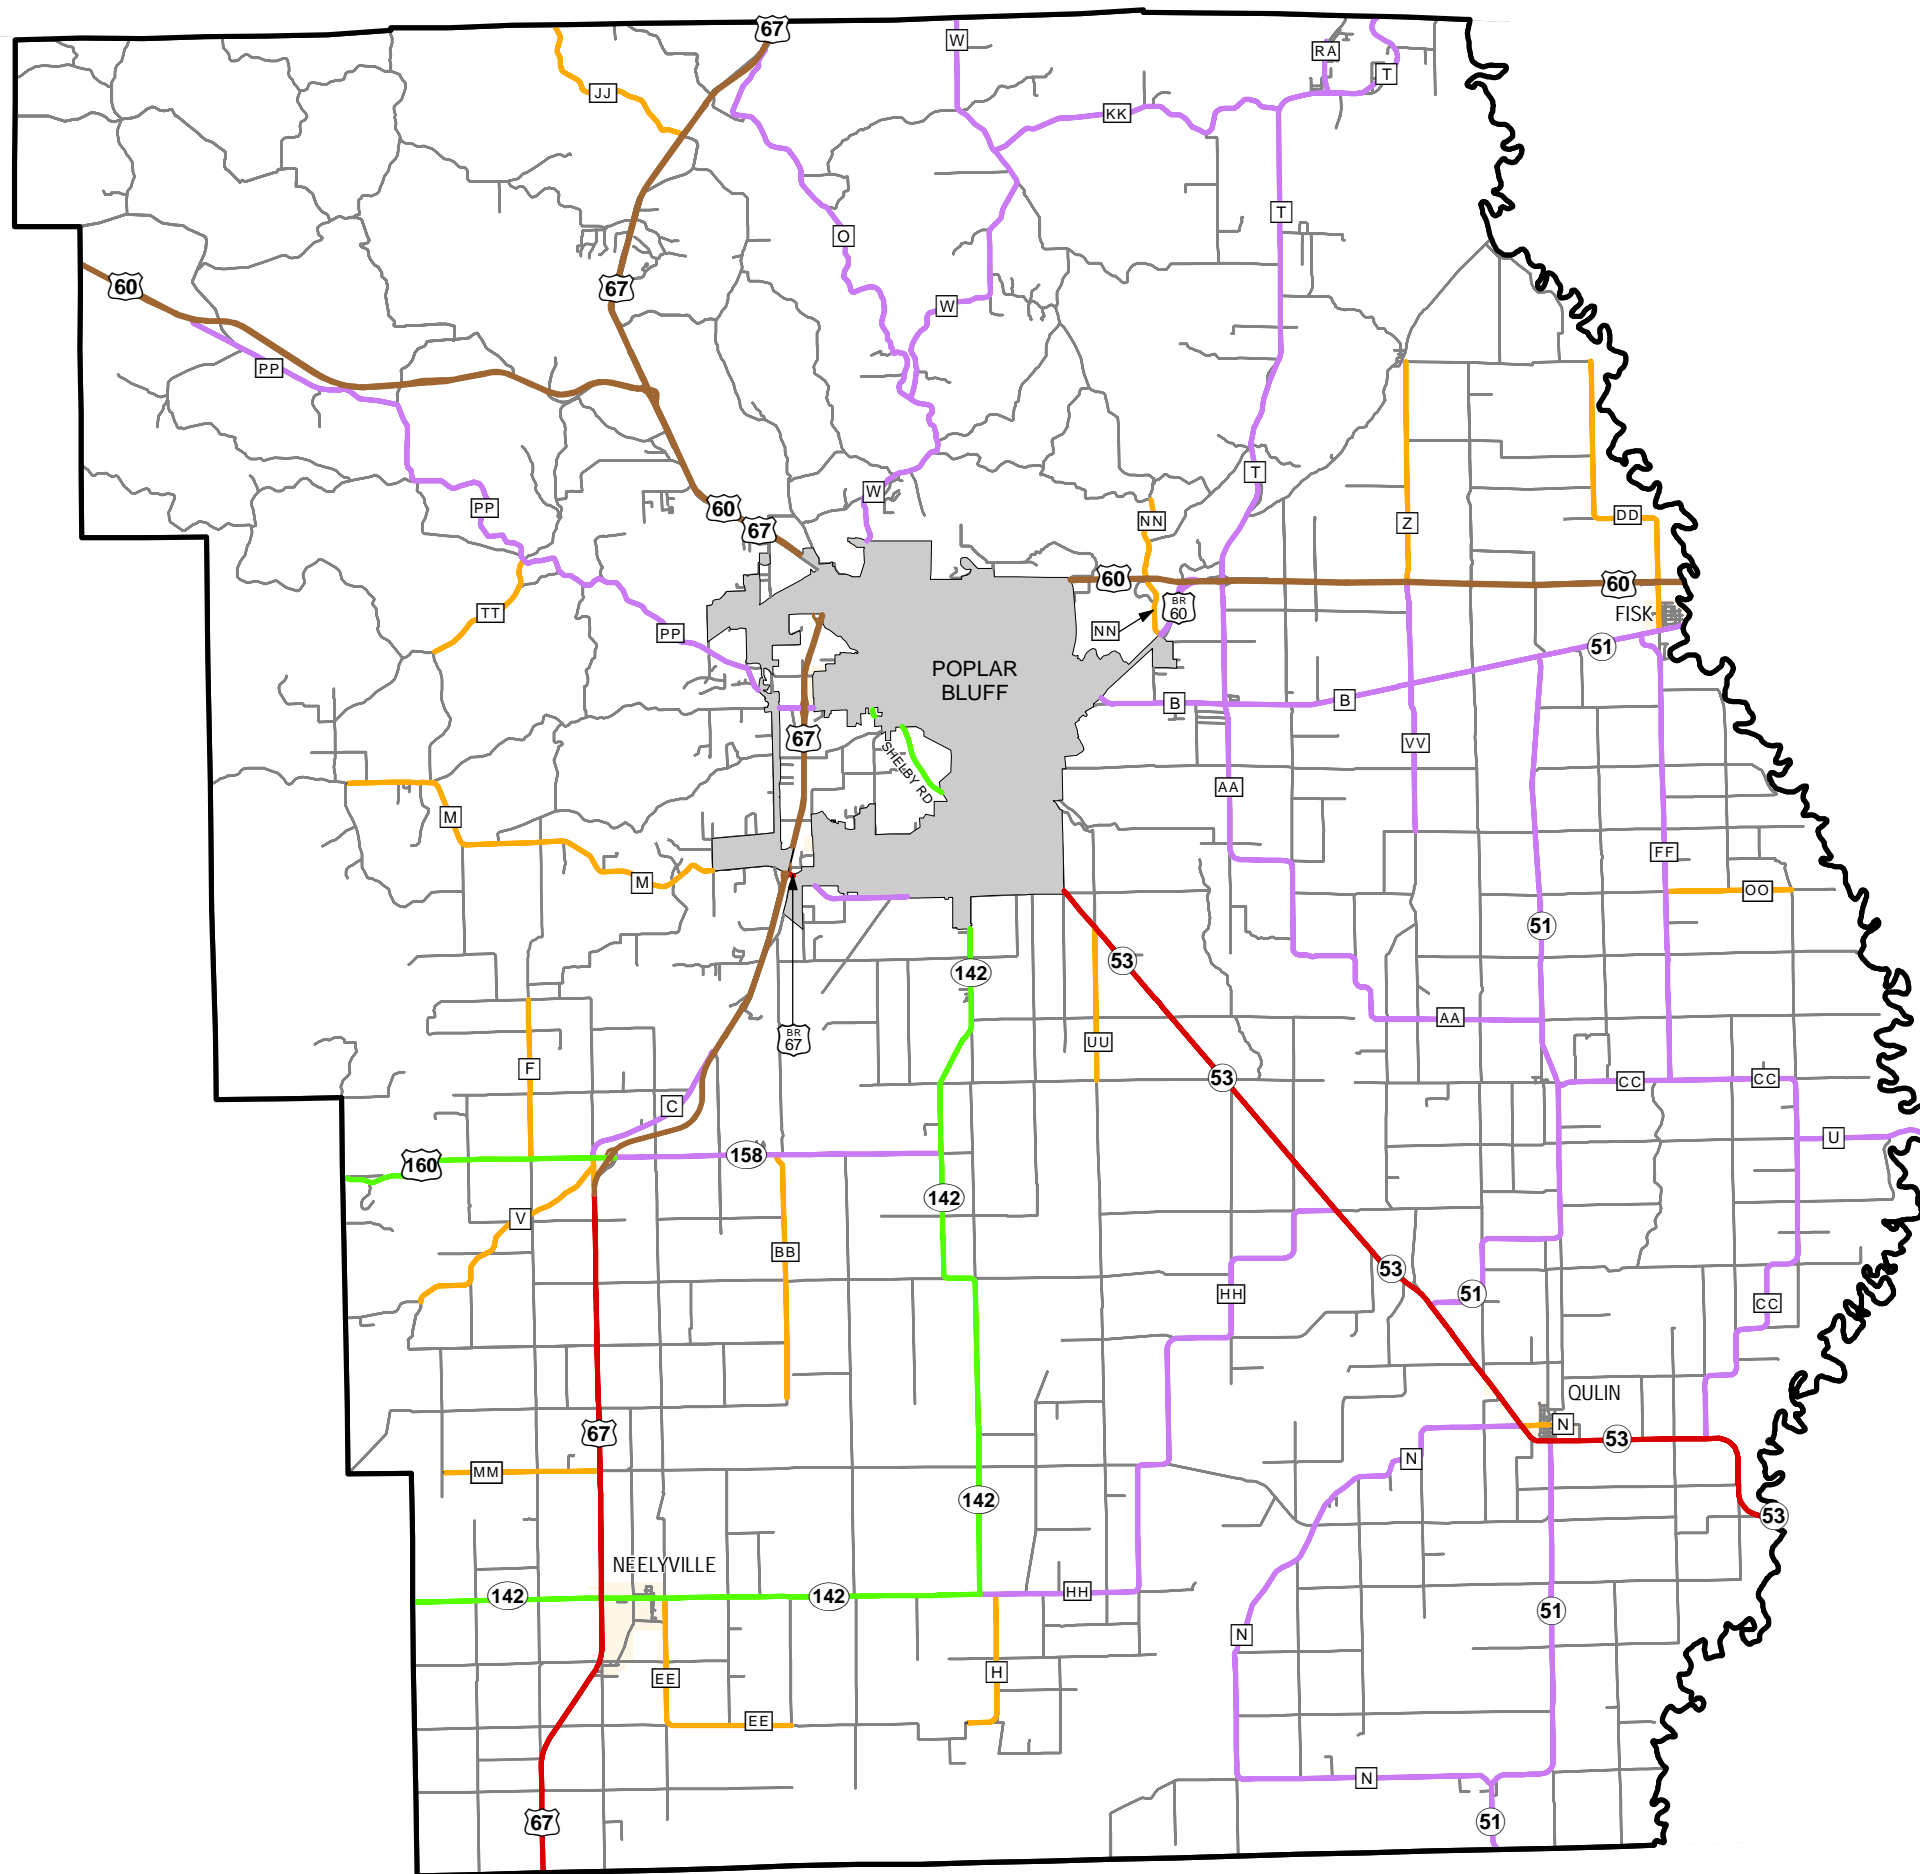

Rural Functional Classification

BUTLER COUNTY

Missouri

FUNCTIONAL CLASS	
Interstate	
Other Freeway and Expressway	
Other Principal Arterial	
Minor Arterial	
Major Collector	
Minor Collector	
Local	
CITY	
URBAN AREA	

Federal-Aid highways exclude local roads and rural minor collectors.

Transportation Planning

105 W. Capitol Ave.
Jefferson City, MO 65102
Phone (573) 526-5478
Fax (573) 526-8052

Approved November 12, 2020