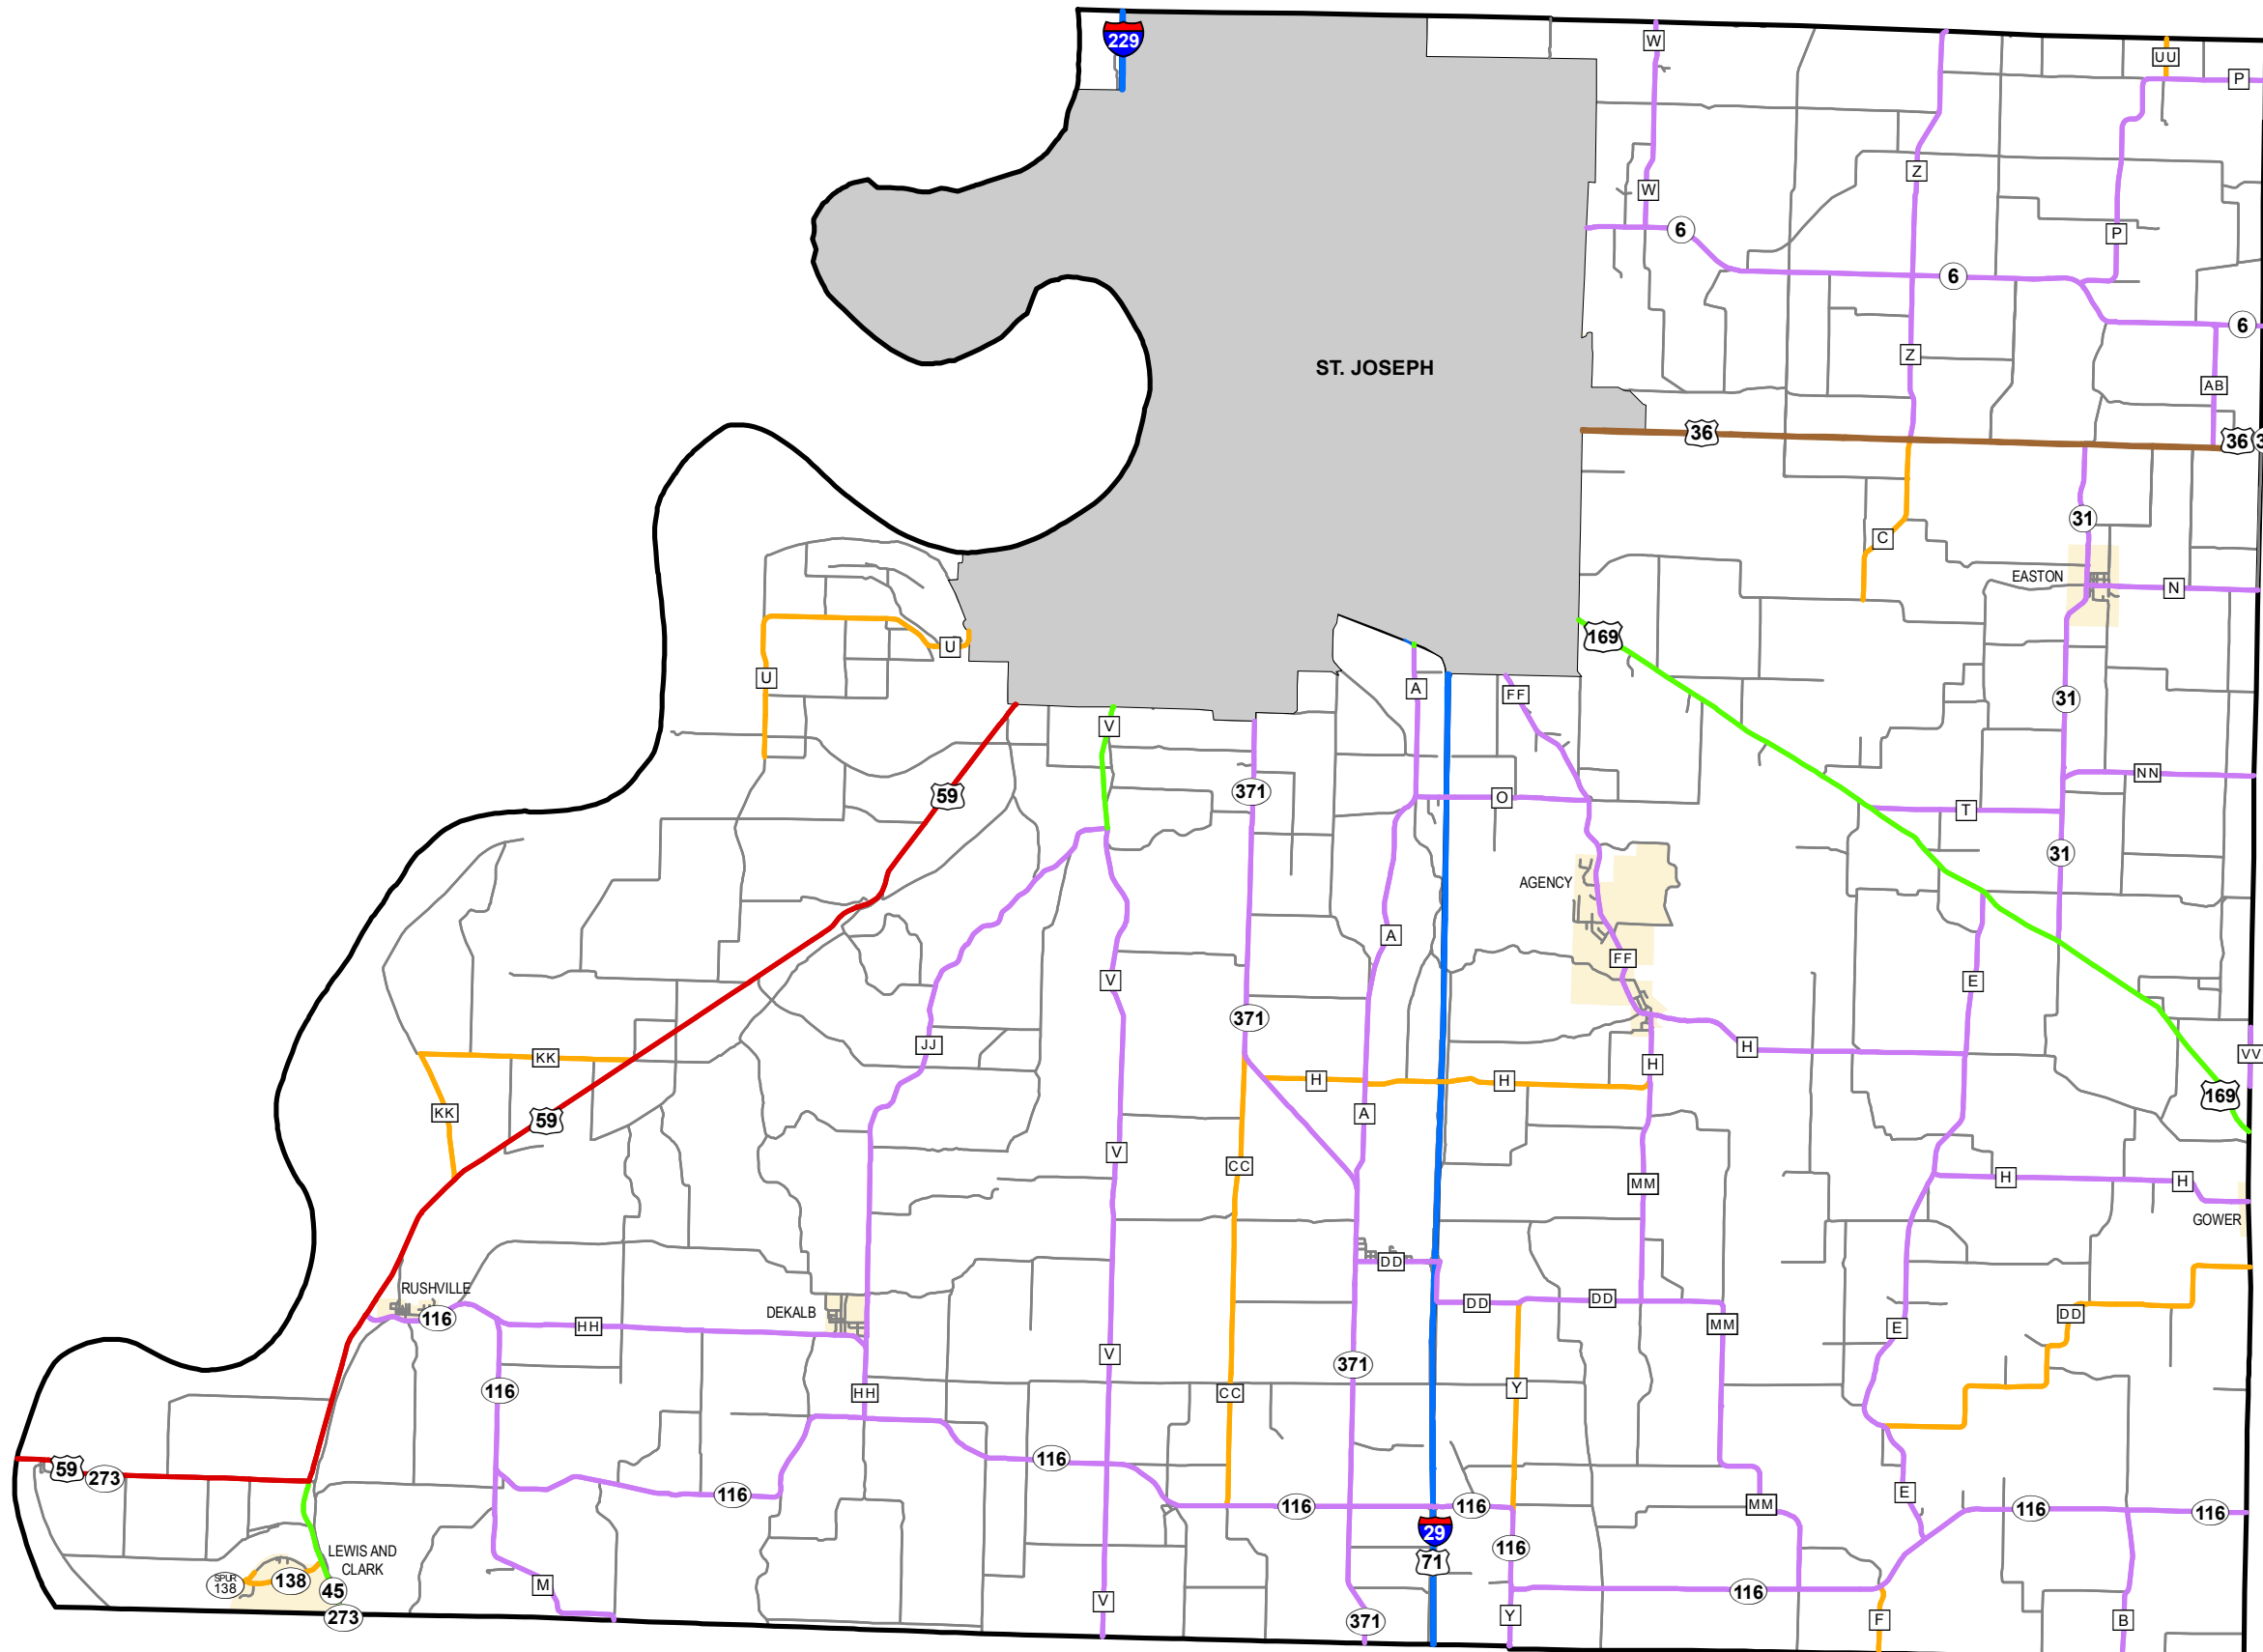

Rural Functional Classification

BUCHANAN COUNTY

Missouri

FUNCTIONAL CLASS	
Interstate	
Other Freeway and Expressway	
Other Principal Arterial	
Minor Arterial	
Major Collector	
Minor Collector	
Local	
CITY	
URBAN AREA	

Federal-Aid highways exclude local roads and rural minor collectors.

Transportation Planning
 105 W. Capitol Ave.
 Jefferson City, MO 65102
 Phone (573) 526-5478
 Fax (573) 526-8052

Approved March 21, 2013