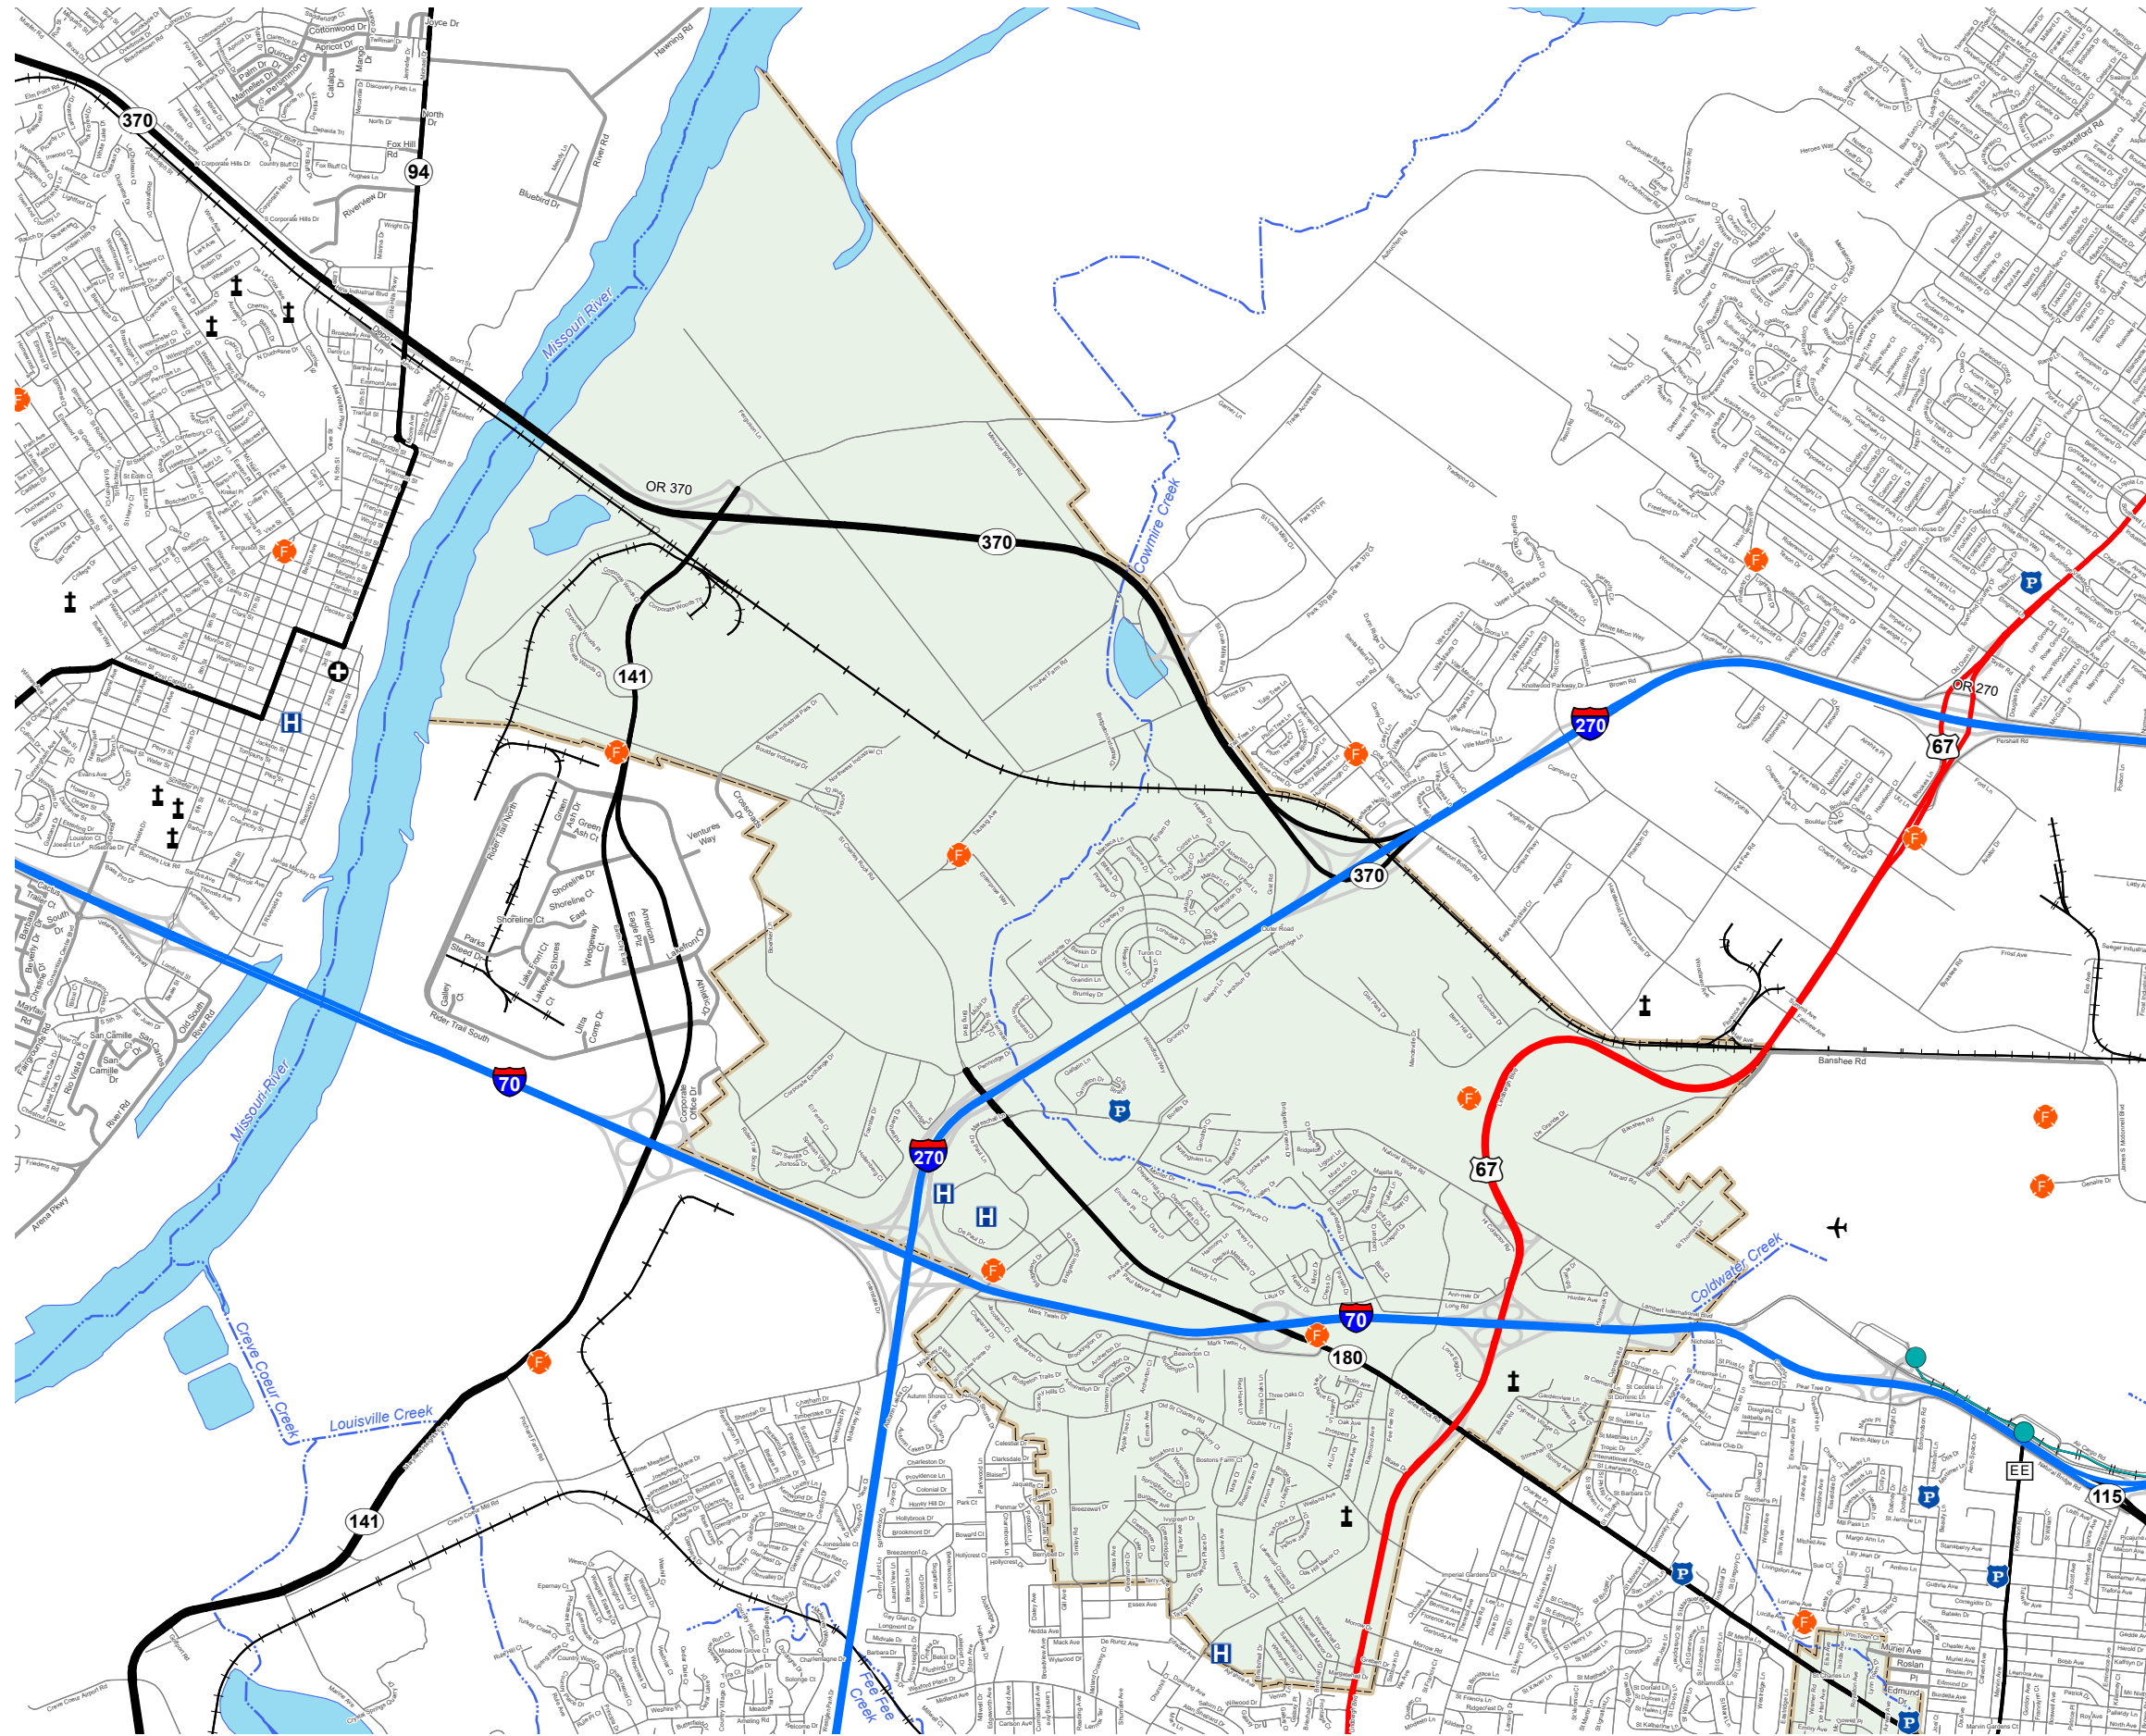

BRIDGETON

ST. LOUIS COUNTY

MISSOURI

ST. LOUIS DISTRICT

2026

Legend

- | | |
|--------------------|------------------|
| Fire Station | Interstate |
| Police Stations | Interstate Loop |
| MSHP Office | US Route |
| Hospitals | Business Route |
| Airports | Missouri Route |
| County Courthouse | Letter Route |
| MoDOT Maintenance | County Road |
| MoDOT Office | Railroad |
| Cemetery | City Street |
| Amtrak Stations | Other Routes |
| MetroLink Stations | River/Stream |
| MetroLink Lines | Lake/Large River |
| City Limits | County |