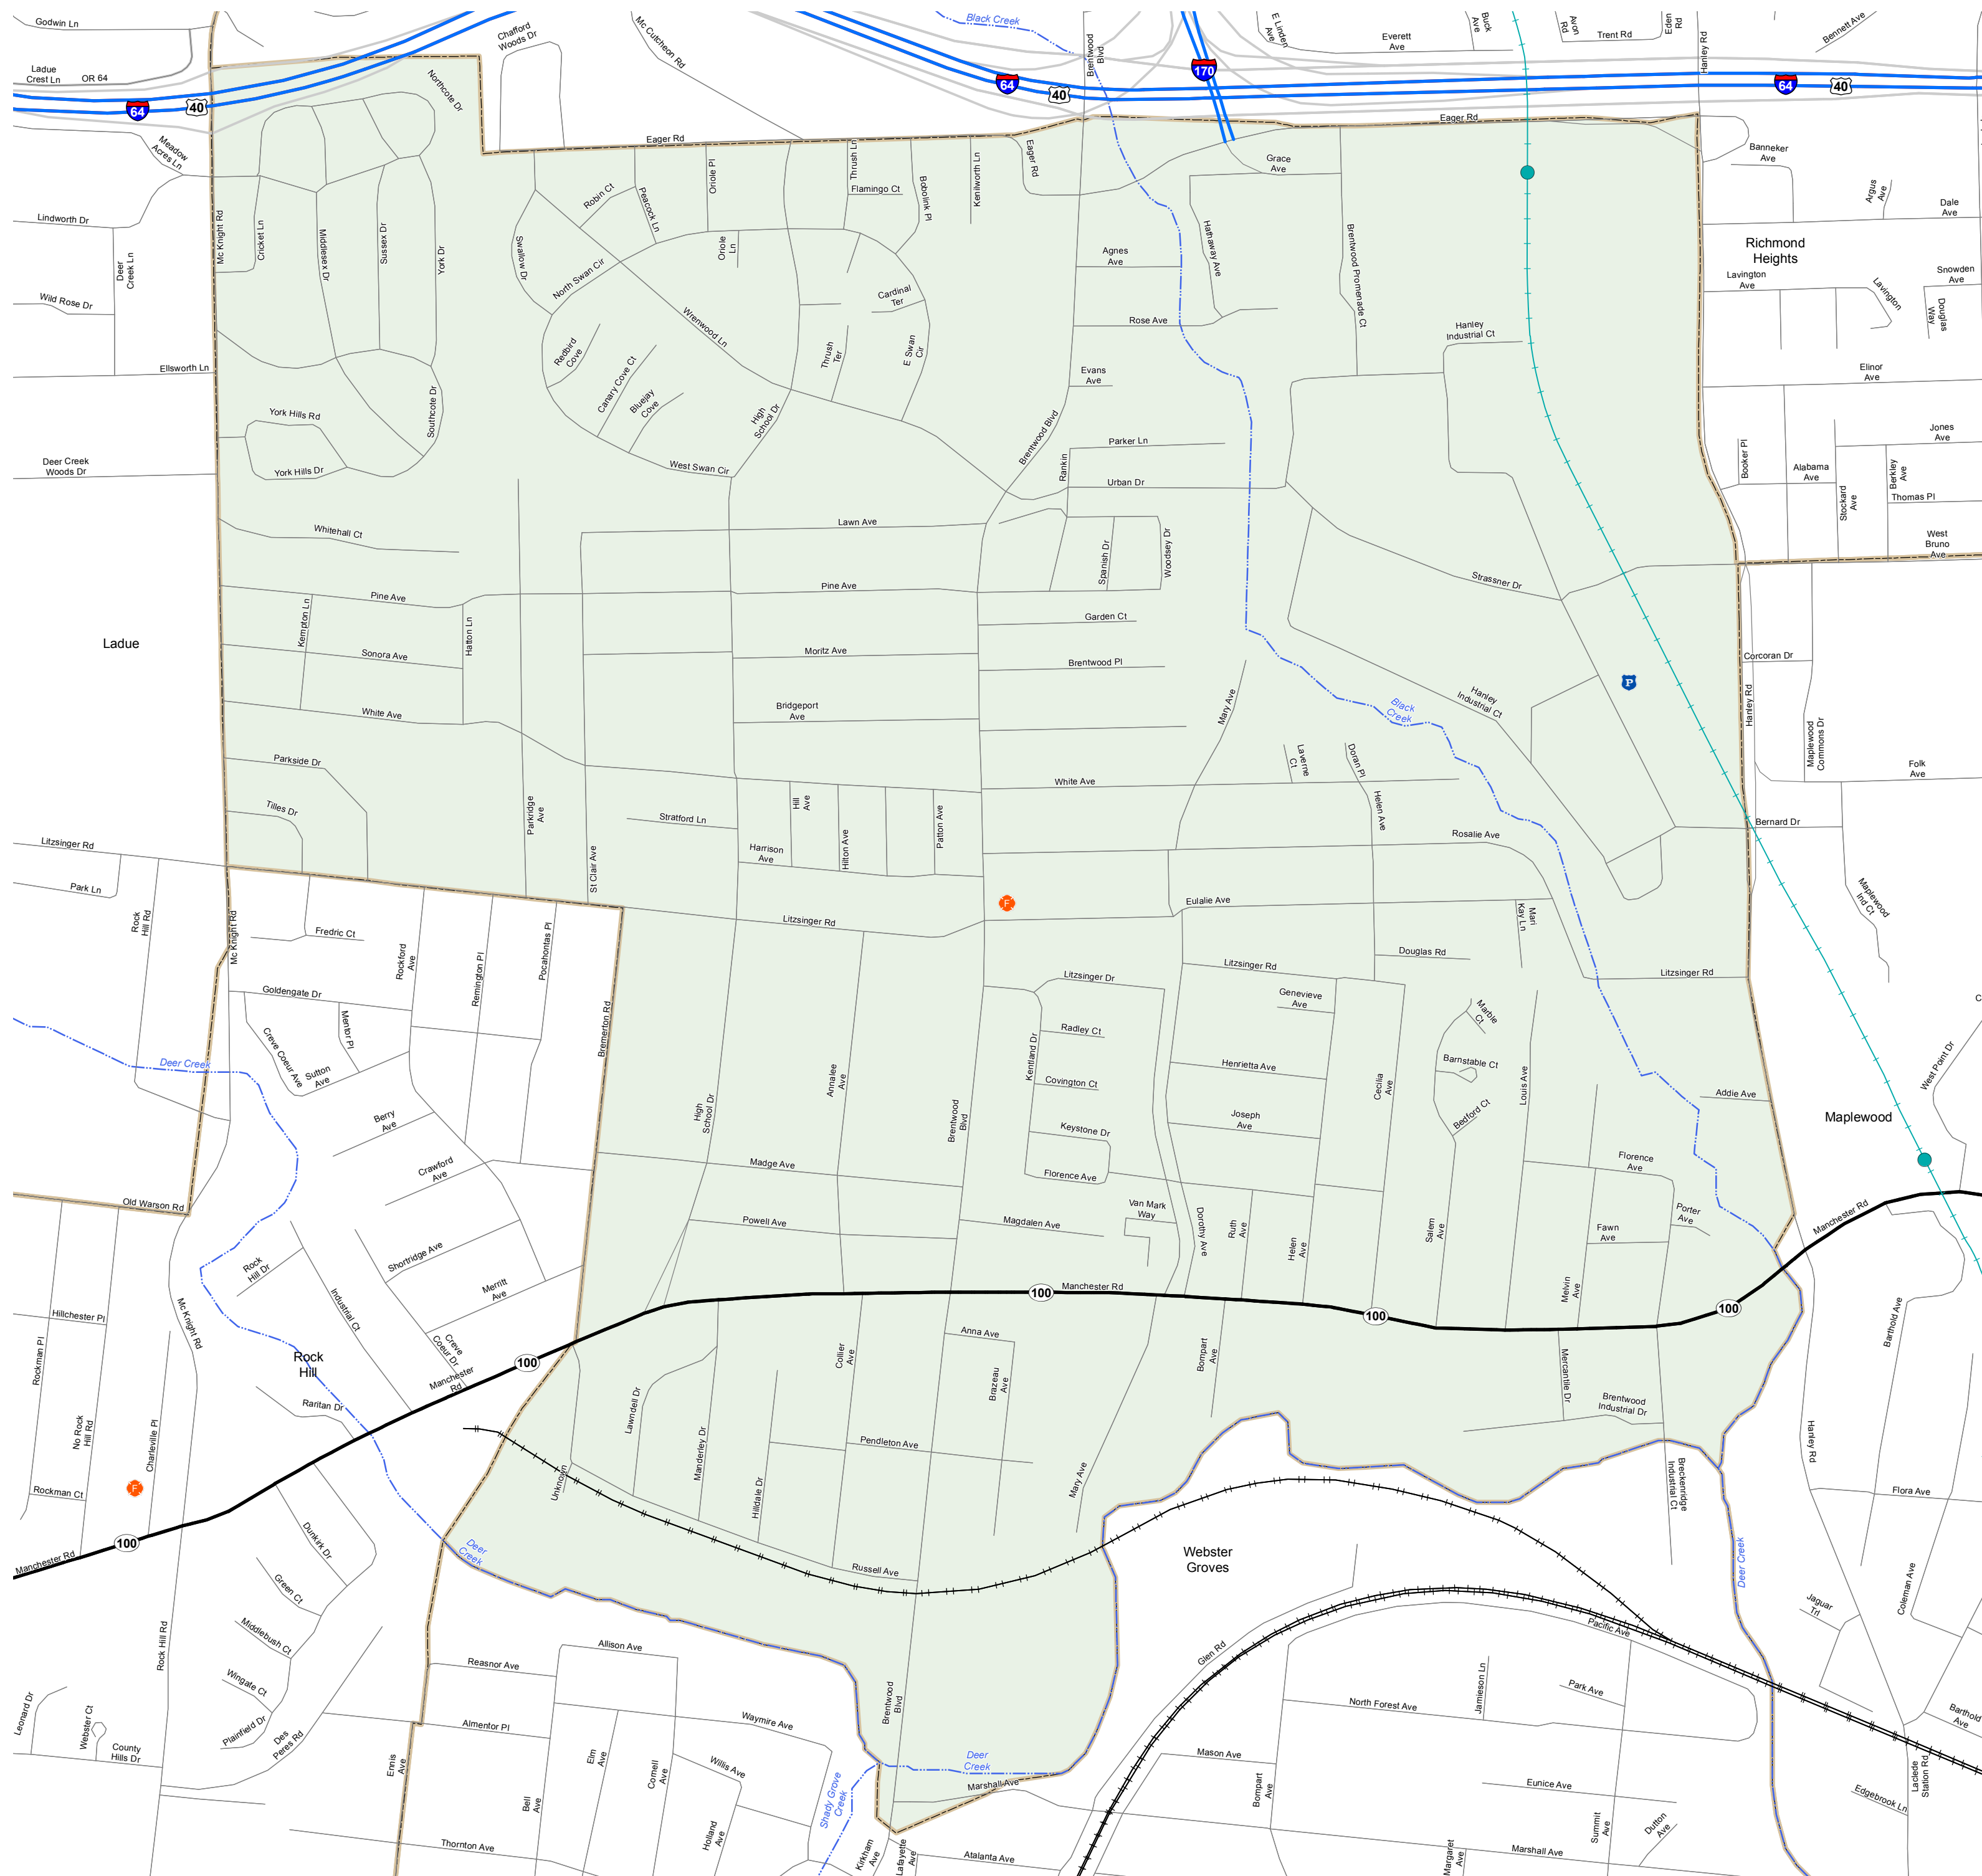

BRENTWOOD

ST. LOUIS COUNTY

MISSOURI

ST. LOUIS DISTRICT

2015

Legend

- Interstate
- Interstate Loop
- US Route
- Business Route
- Missouri Route
- Letter Route
- County Road
- Railroad
- City Street
- Other Routes
- Metrolink Lines
- River or Stream
- Lake or Large River
- City Limits
- County Boundary
- Surrounding City Limits
- Fire Department
- Law Enforcement
- MSPH Office
- County Courthouse
- Hospital
- MoDOT Office
- MoDot Maintenance Building
- Cemeteries
- Airport
- Amtrak Stations
- Metrolink Stations

MISSOURI DEPARTMENT OF TRANSPORTATION
TRANSPORTATION PLANNING
1-888-ASK-MODOT
WWW.MODOT.ORG
JANUARY, 2015

0 175 350 700 1,050 1,400 Feet