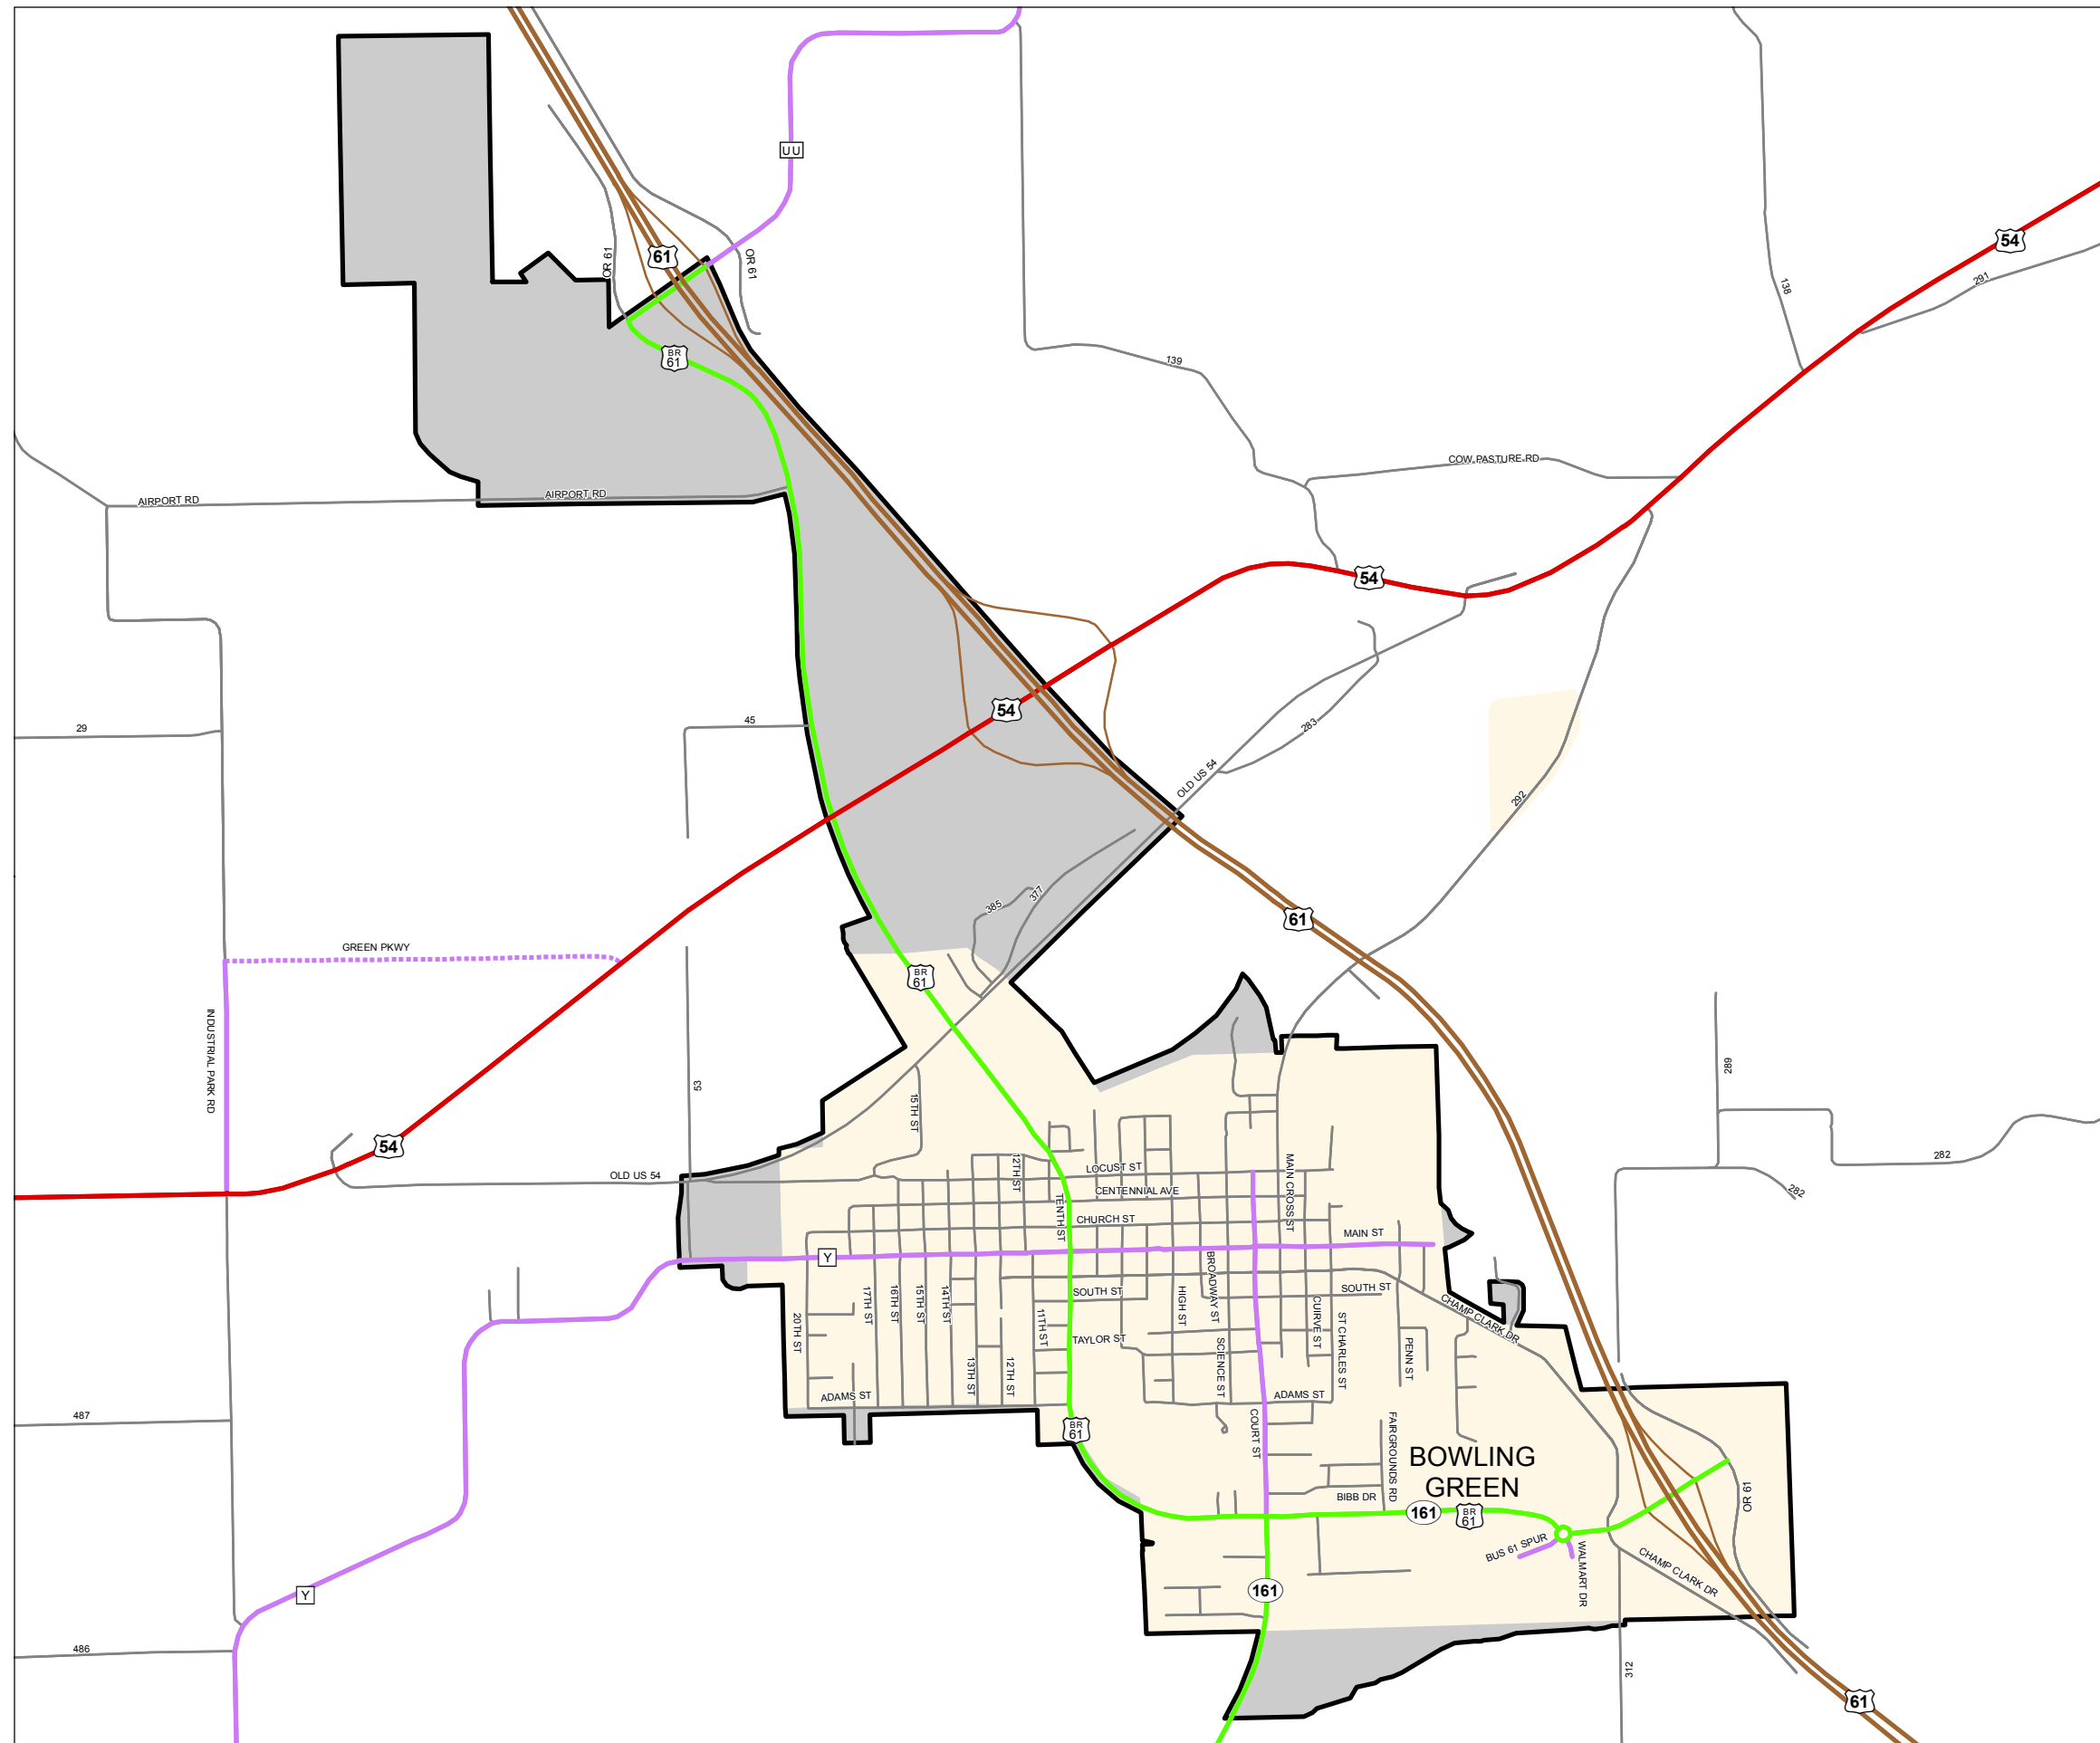

Functional Classification System

BOWLING GREEN

Pike County

Missouri

FUNCTIONAL CLASS	
Interstate	
Other Freeway and Expressway	
Other Principal Arterial	
Minor Arterial	
Major Collector	
Minor Collector	
Local	
CITY	
URBAN AREA	

Federal-Aid highways exclude local roads and rural minor collectors.

Transportation Planning

105 W. Capitol Ave.
Jefferson City, MO 65102
Phone (573) 526-5478
Fax (573) 526-8052

Approved March 21, 2013