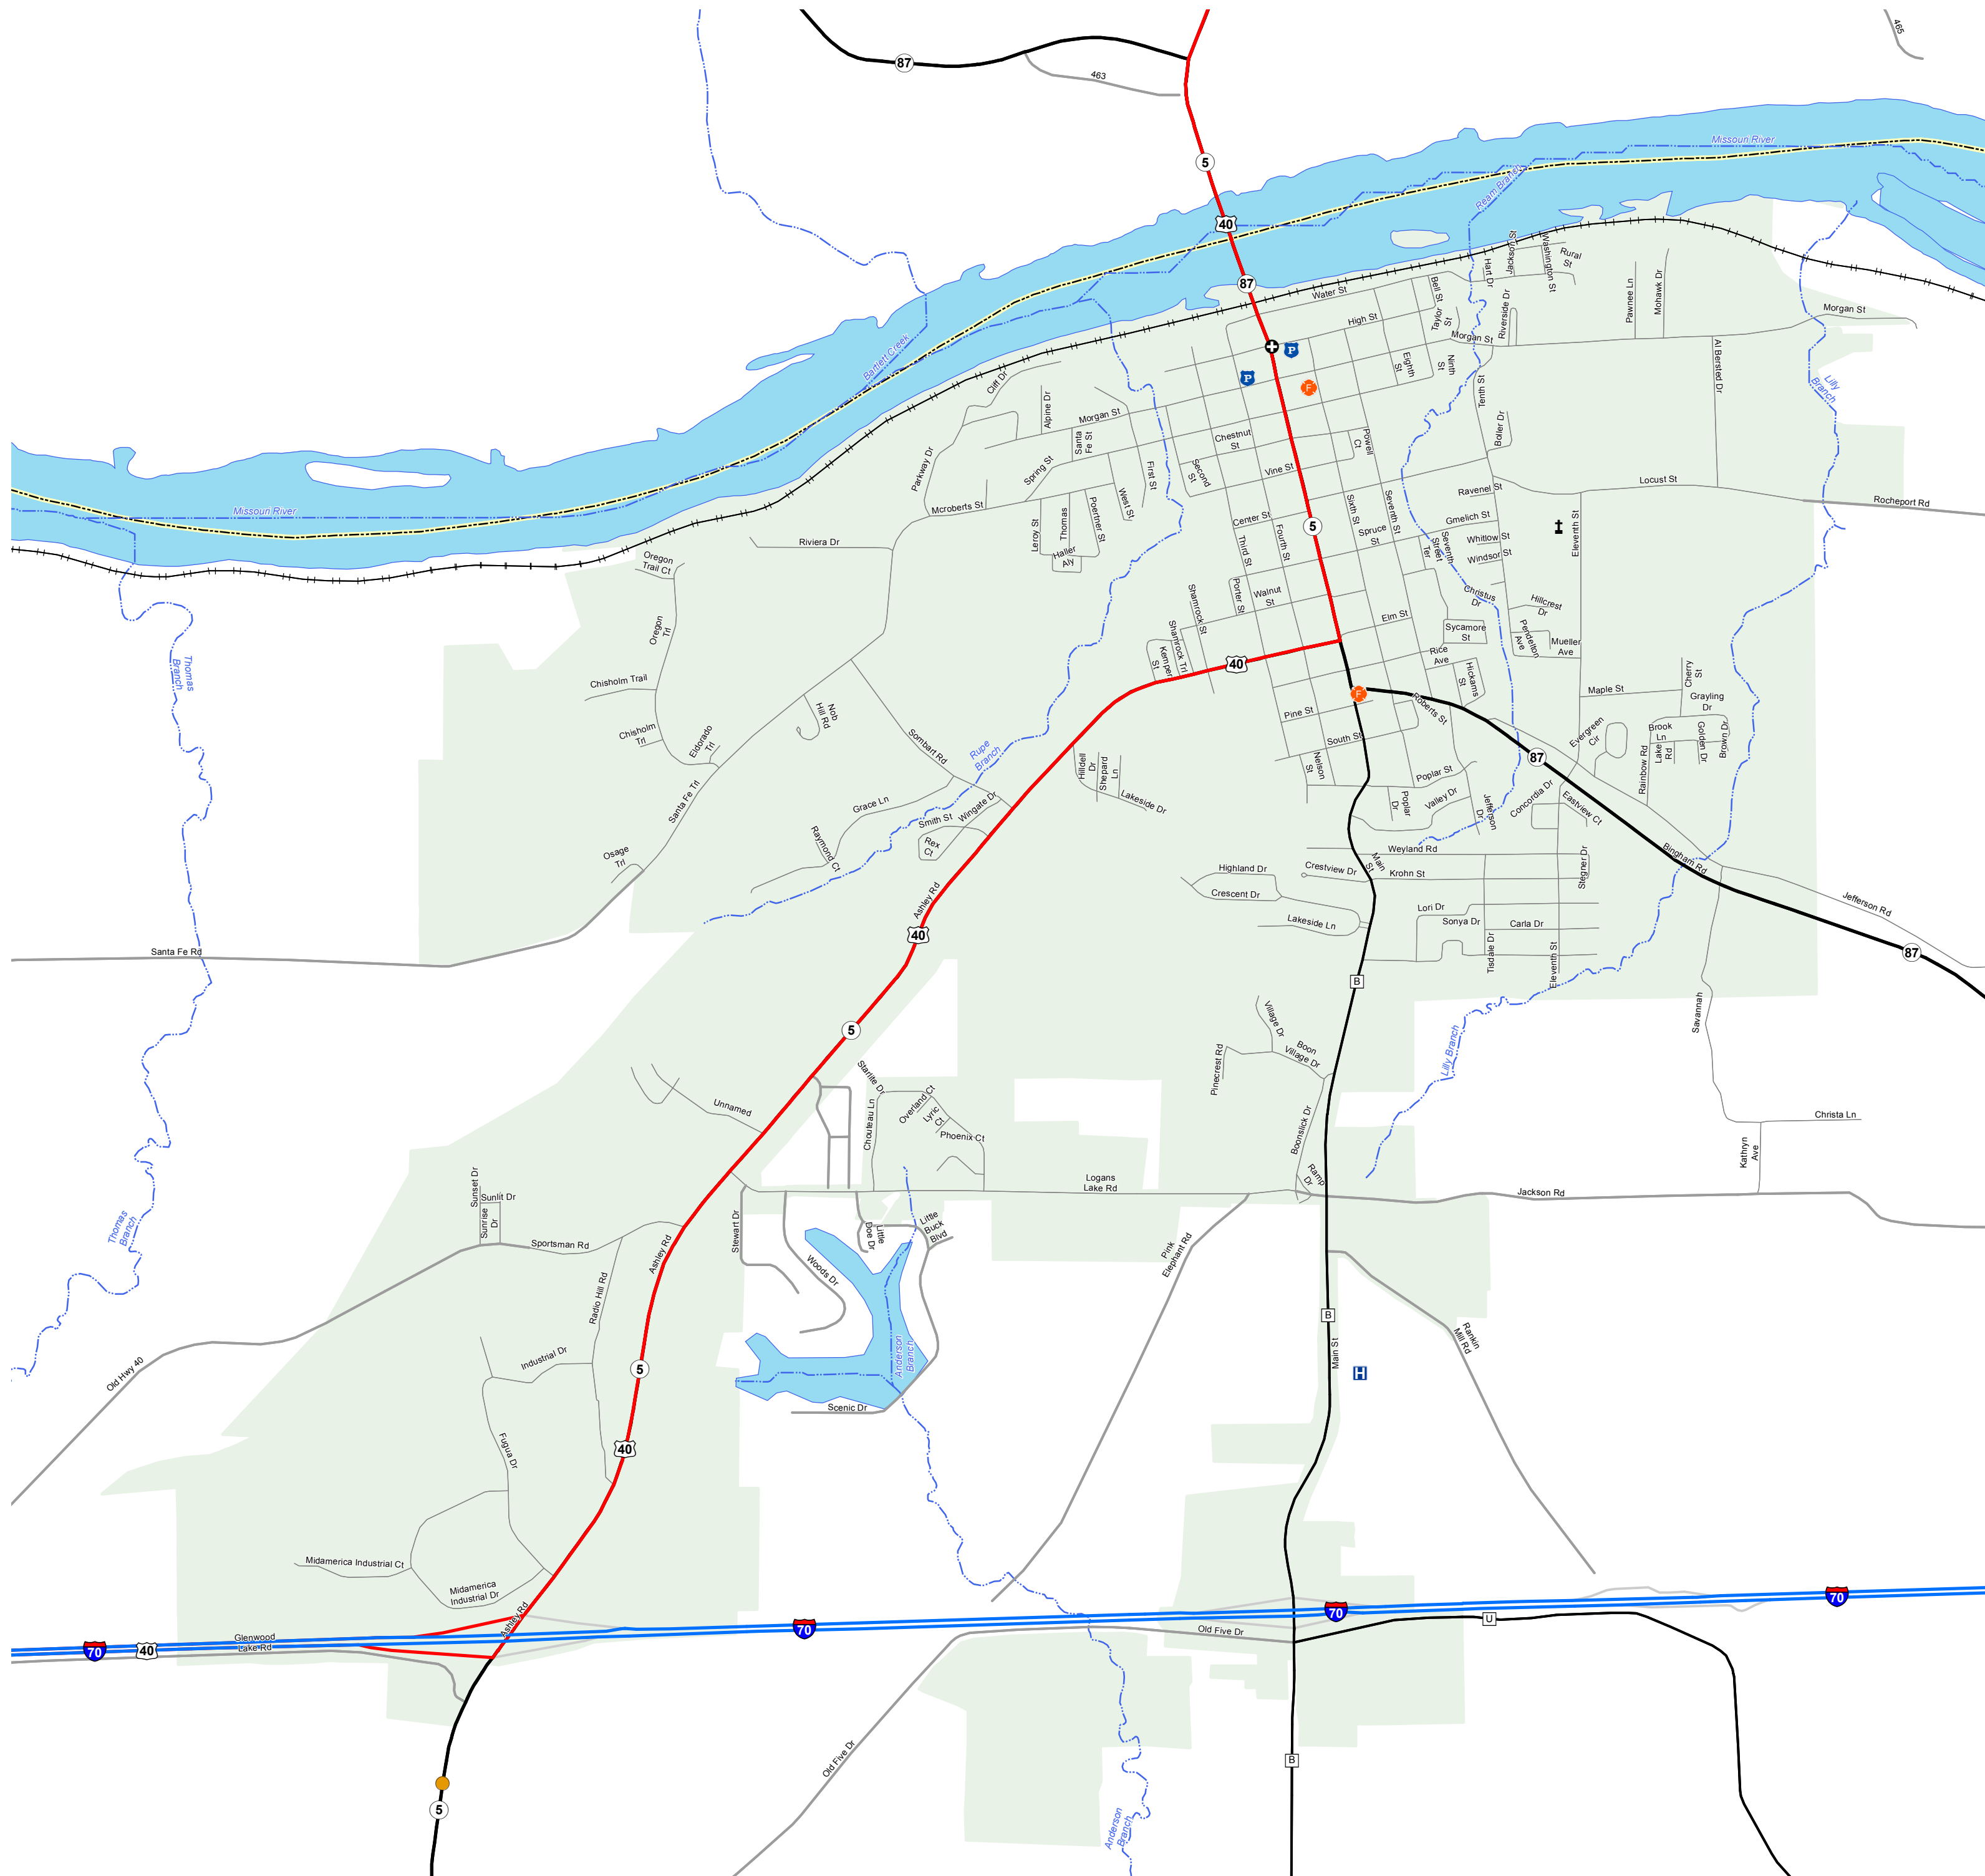

BOONVILLE

COOPER COUNTY

MISSOURI

CENTRAL DISTRICT

2015

Legend

- Interstate
 - Interstate Loop
 - US Route
 - Business Route
 - Missouri Route
 - Letter Route
 - County Road
 - Railroad
 - City Street
 - Other Routes
 - River or Stream
 - Lake or Large River
 - City Limits
 - County Boundary
 - Surrounding City Limits
- Fire Department
 - Law Enforcement
 - MSHP Office
 - County Courthouse
 - Hospital
 - MoDOT Office
 - MoDot Maintenance Building
 - † Cemeteries
 - ✈ Airport
 - Amtrak Stations