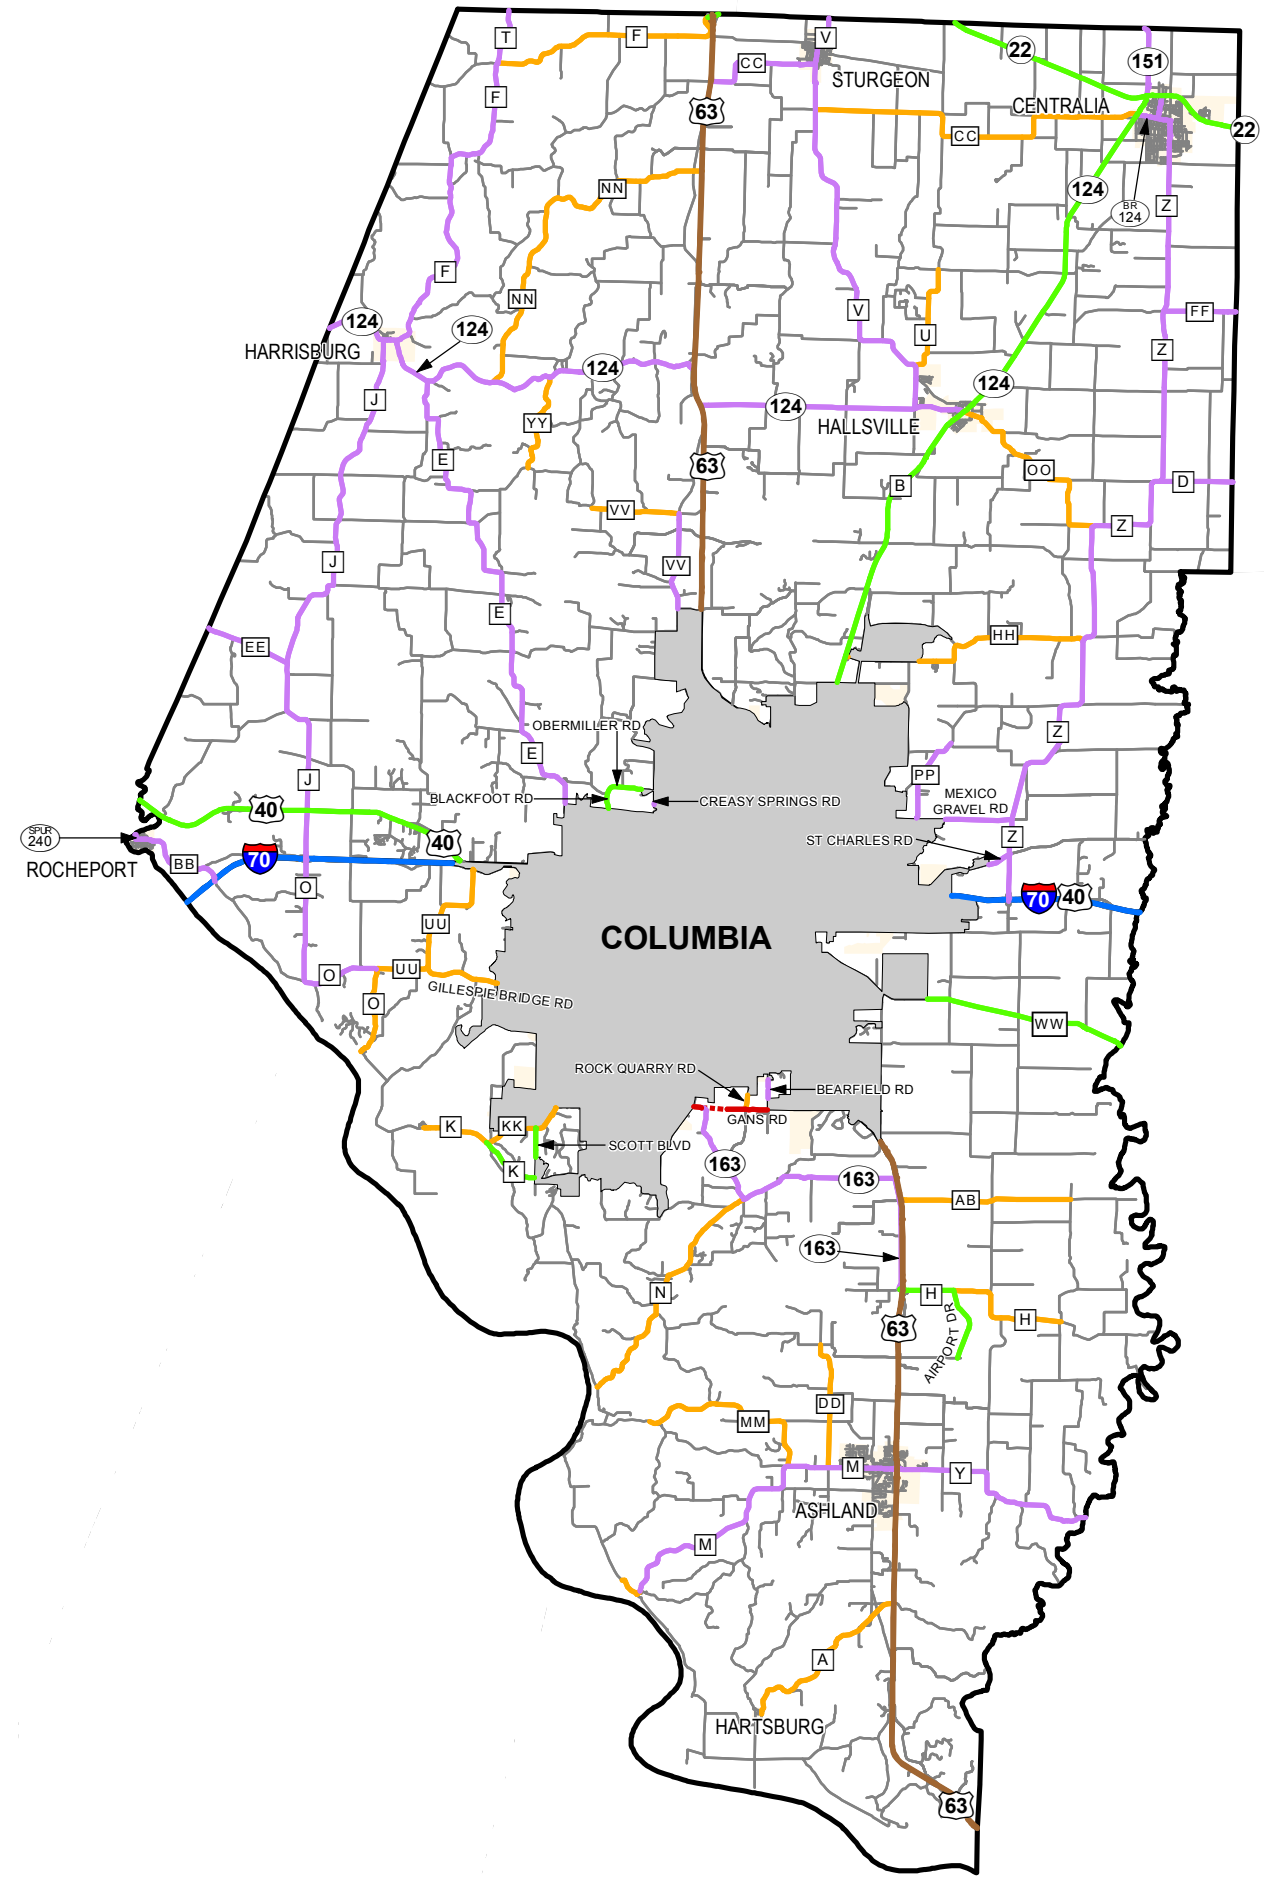

Rural Functional Classification

BOONE COUNTY

Missouri

FUNCTIONAL CLASS	
Interstate	
Other Freeway and Expressway	
Other Principal Arterial	
Minor Arterial	
Major Collector	
Minor Collector	
Local	
CITY	
URBAN AREA	

Federal-Aid highways exclude local roads and rural minor collectors.

Transportation Planning
 105 W. Capitol Ave.
 Jefferson City, MO 65102
 Phone (573) 526-5478
 Fax (573) 526-8052

Approved September 27, 2013