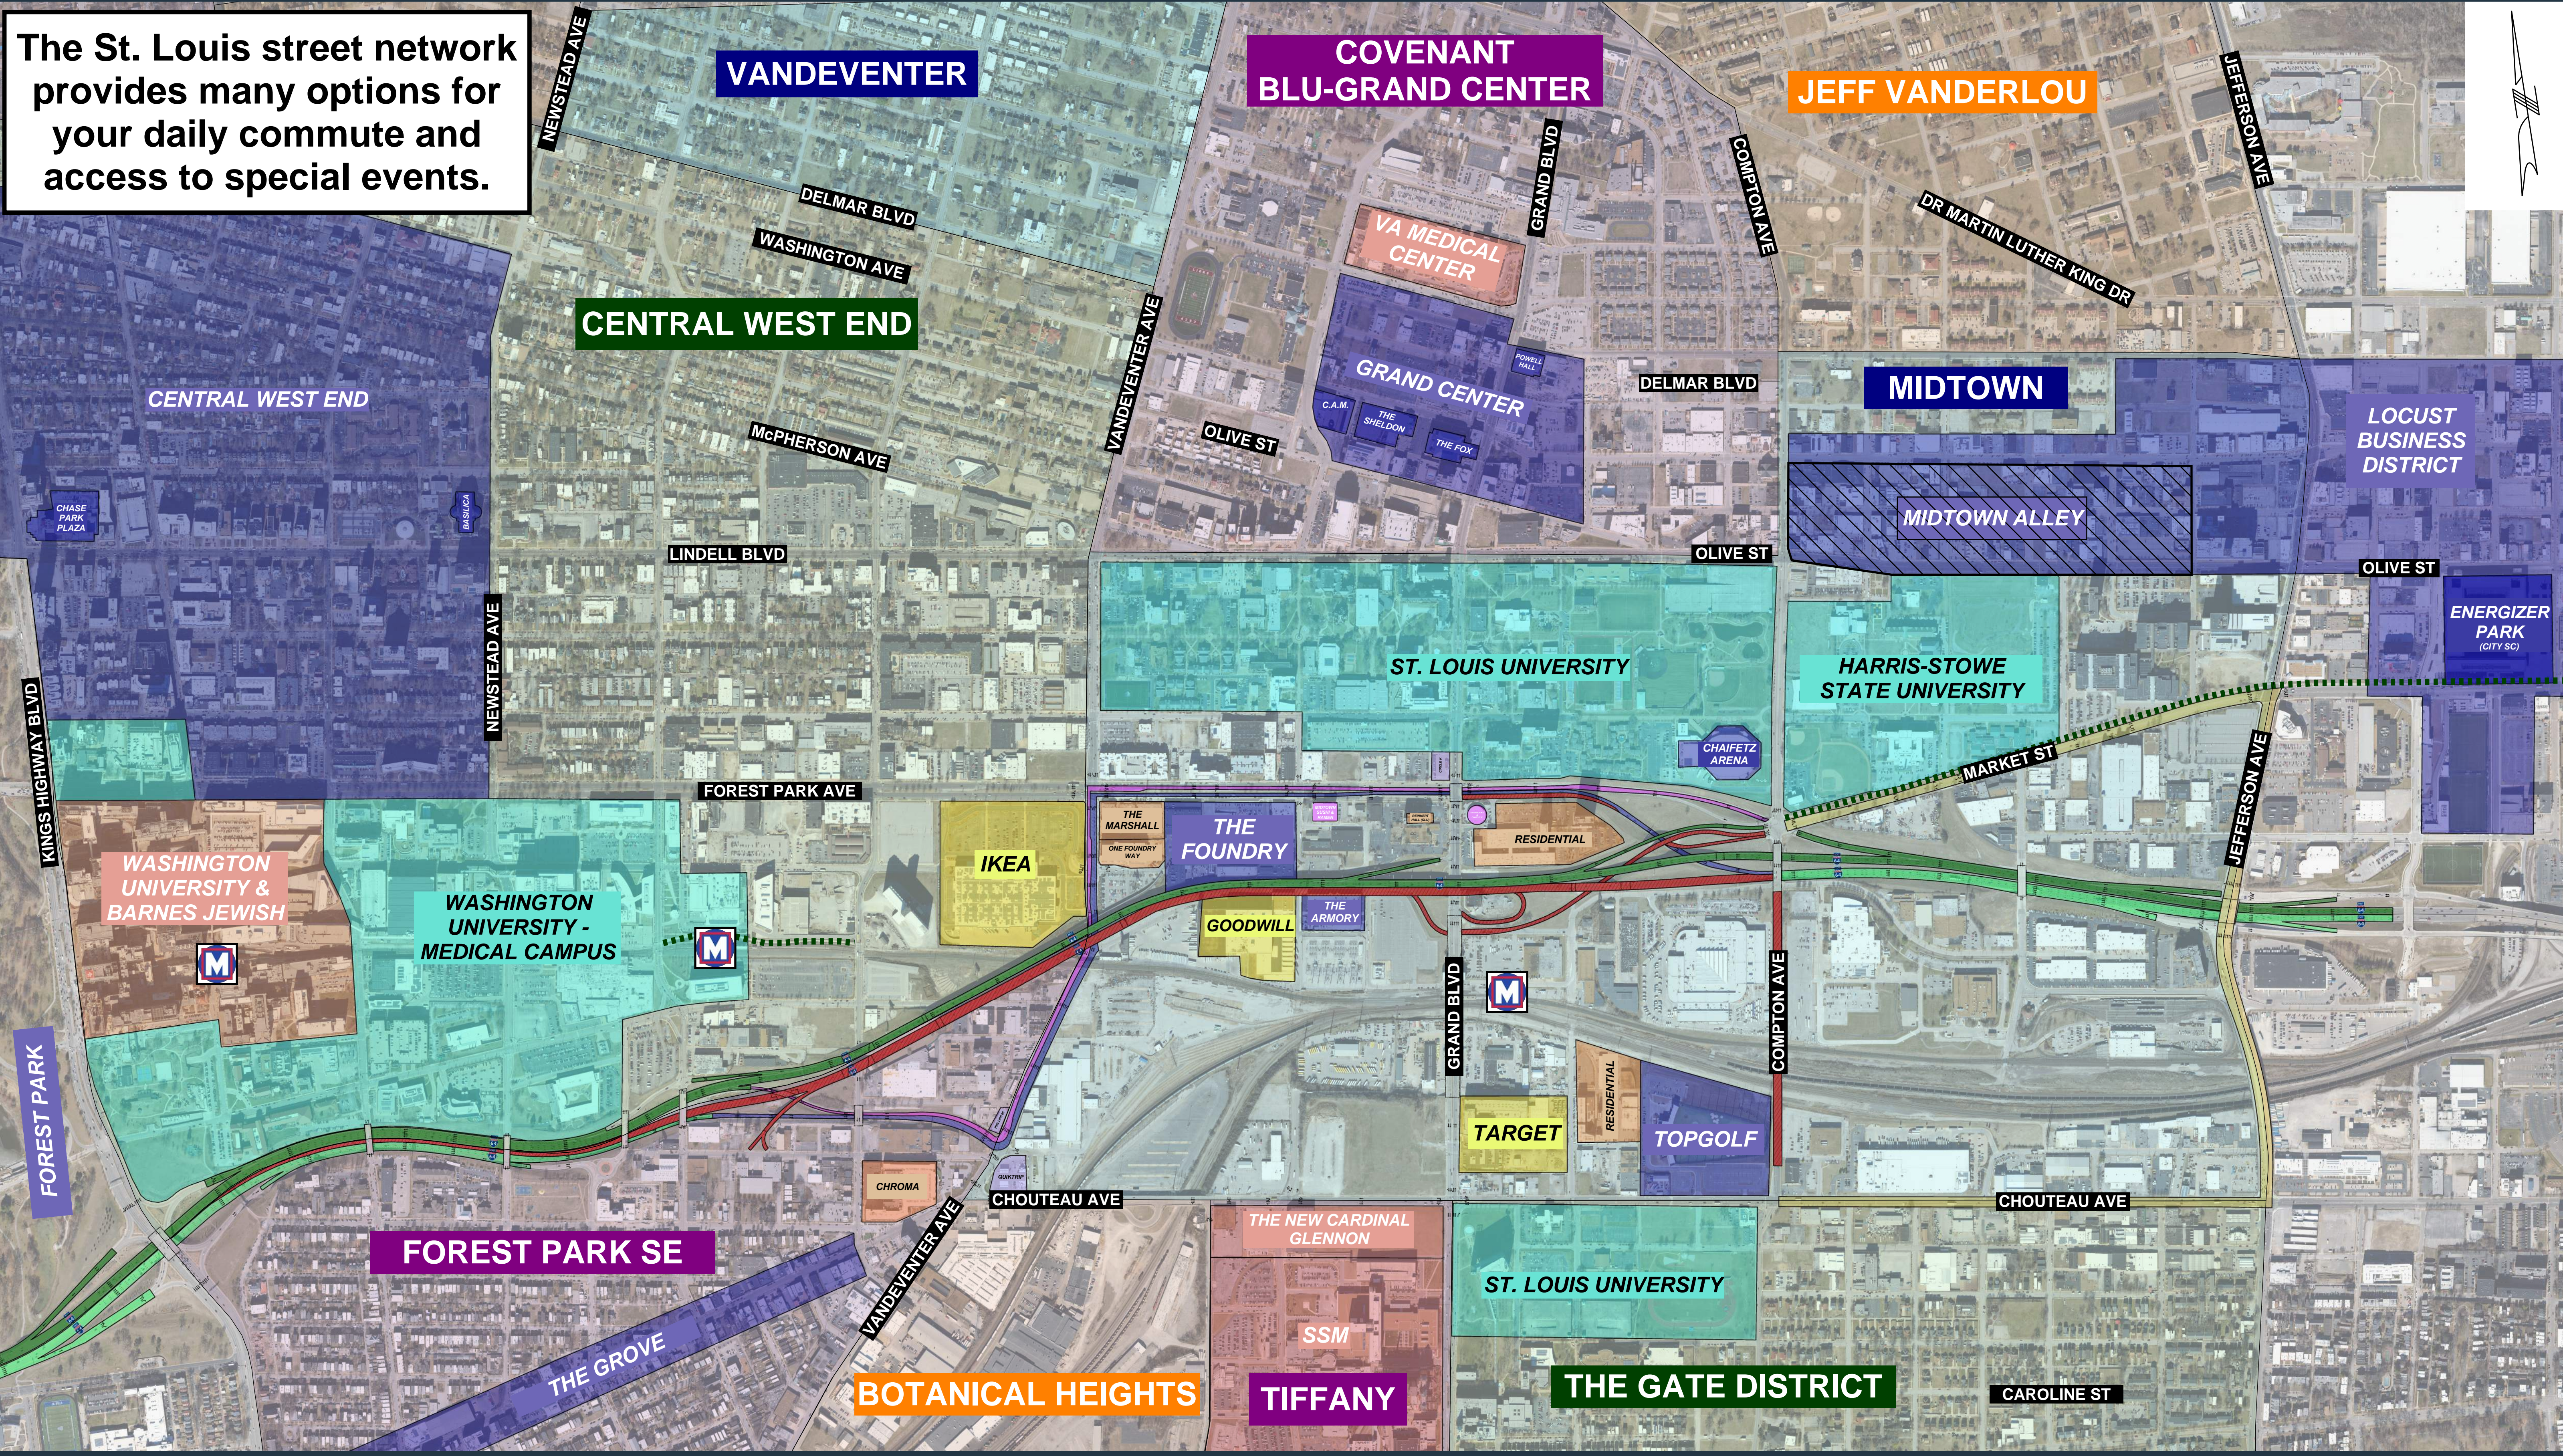

The St. Louis street network provides many options for your daily commute and access to special events.

Legend: Medical Facilities Universities Attractions Major Retailers Residential Bike/Pedestrian Connections M MetroLink Facilities WB I-64 Detour (Select Weekends) EB I-64 Detour Compton Detour WB I-64 Open EB I-64 Open Road Closed