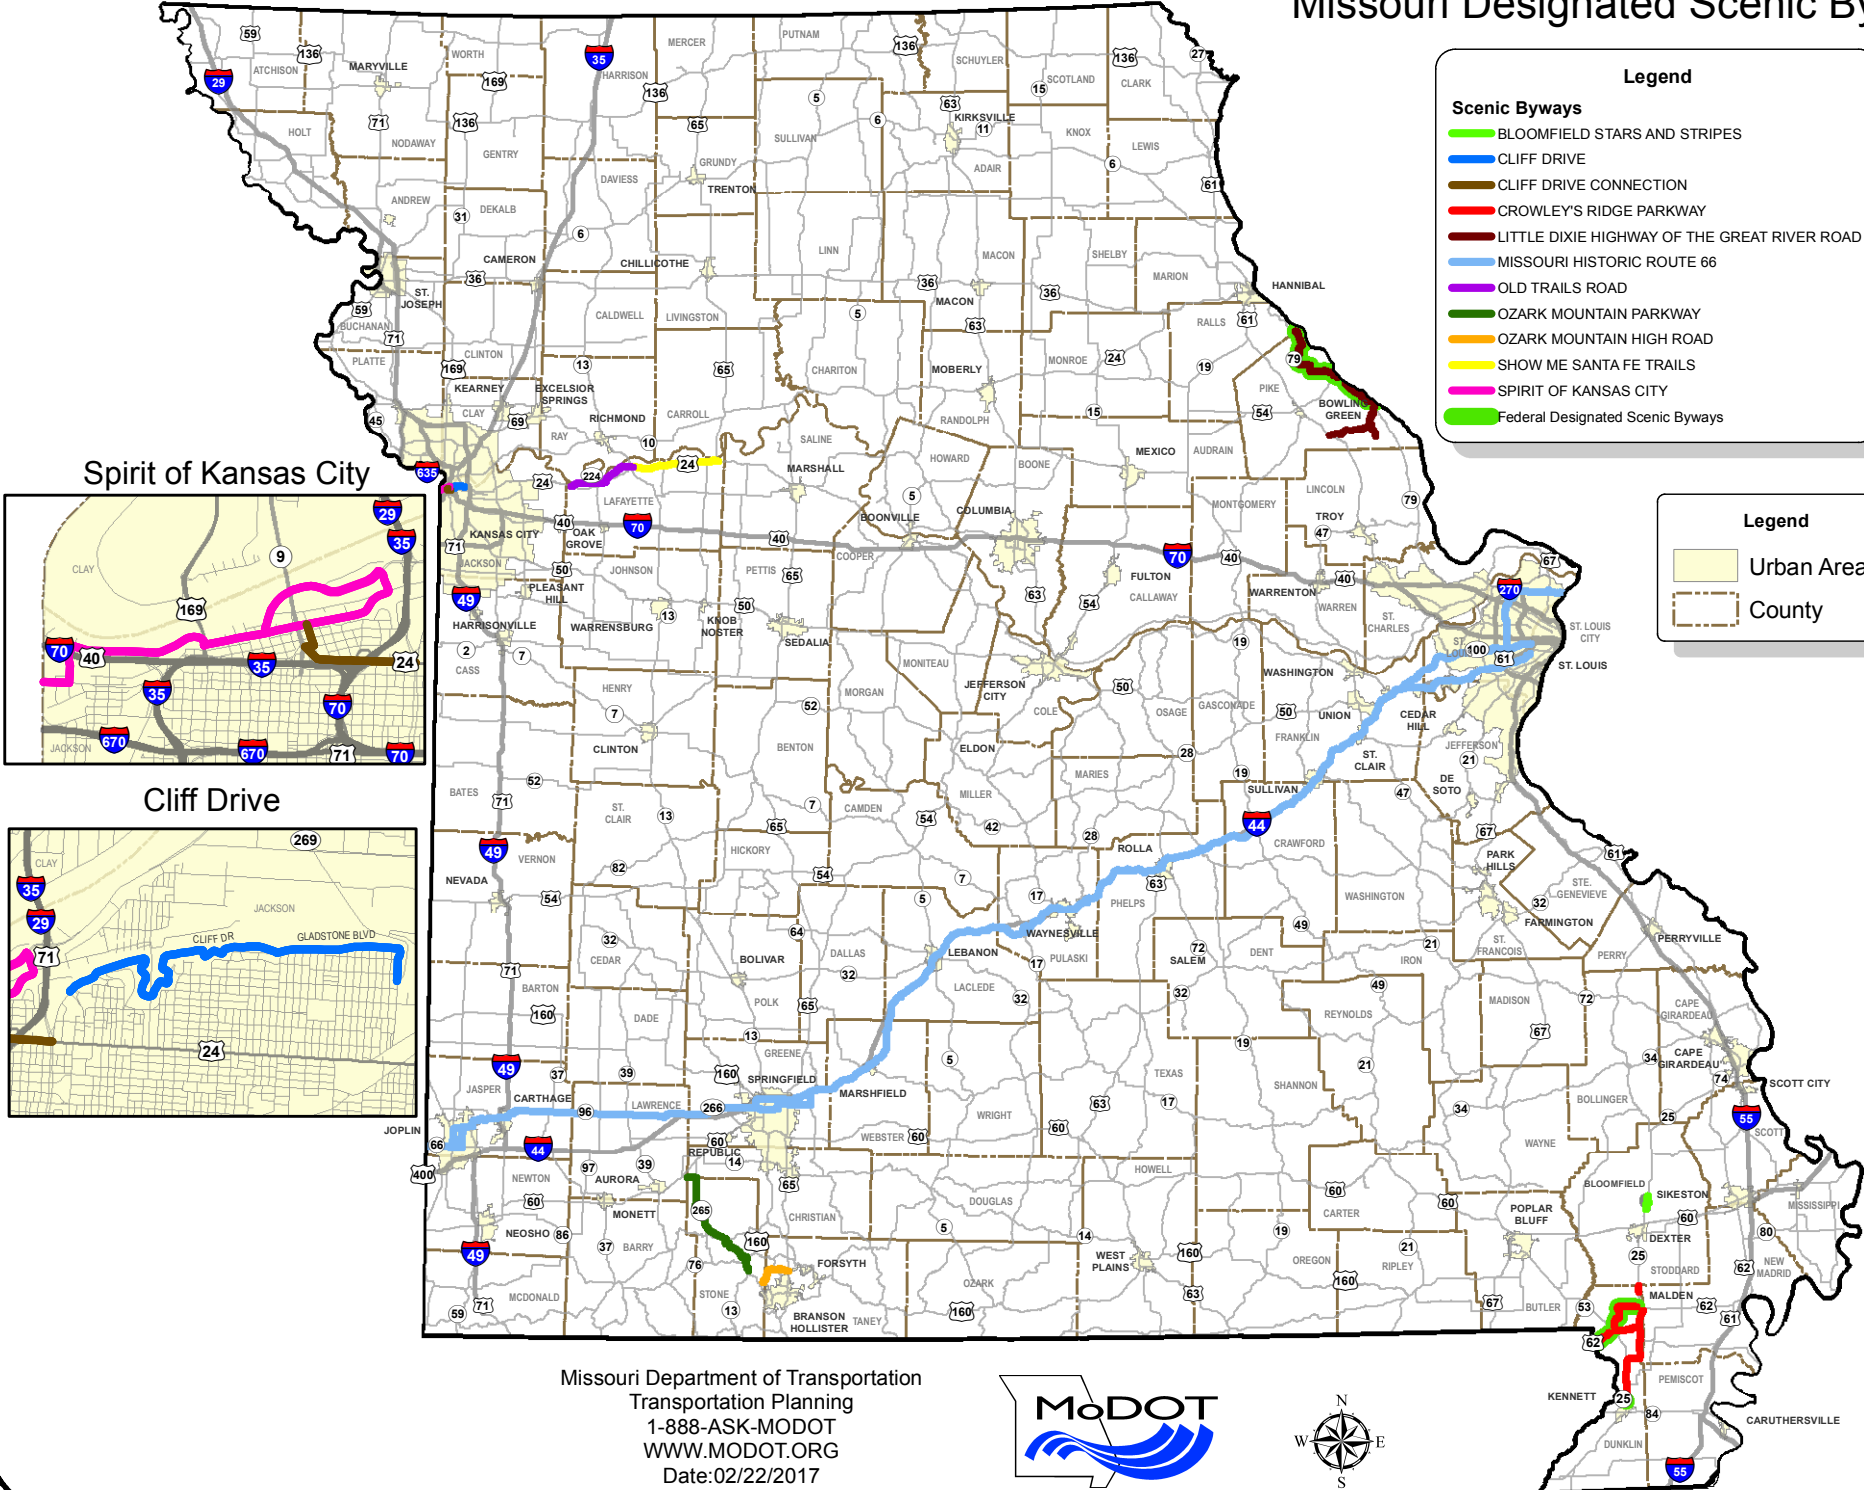

# Missouri Designated Scenic Byways

**Legend**

**Scenic Byways**

- BLOOMFIELD STARS AND STRIPES
- CLIFF DRIVE
- CLIFF DRIVE CONNECTION
- CROWLEY'S RIDGE PARKWAY
- LITTLE DIXIE HIGHWAY OF THE GREAT RIVER ROAD
- MISSOURI HISTORIC ROUTE 66
- OLD TRAILS ROAD
- OZARK MOUNTAIN PARKWAY
- OZARK MOUNTAIN HIGH ROAD
- SHOW ME SANTA FE TRAILS
- SPIRIT OF KANSAS CITY
- Federal Designated Scenic Byways

**Legend**

- Urban Areas
- County

Spirit of Kansas City

Cliff Drive

Missouri Department of Transportation  
 Transportation Planning  
 1-888-ASK-MODOT  
 WWW.MODOT.ORG  
 Date:02/22/2017