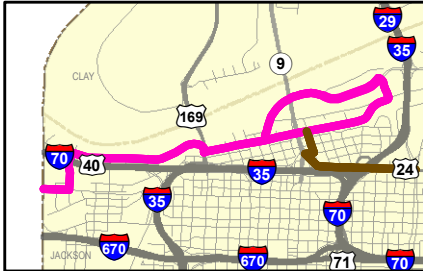

# Missouri Designated Scenic Byways

**Legend**

**Scenic Byways**

- BLOOMFIELD STARS AND STRIPES
- CLIFF DRIVE
- CLIFF DRIVE CONNECTION
- CROWLEY'S RIDGE PARKWAY
- LITTLE DIXIE HIGHWAY OF THE GREAT RIVER ROAD
- MISSOURI HISTORIC ROUTE 66
- OLD TRAILS ROAD
- OZARK MOUNTAIN PARKWAY
- OZARK MOUNTAIN HIGH ROAD
- SHOW ME SANTA FE TRAILS
- SPIRIT OF KANSAS CITY
- Federal Designated Scenic Byways

**Legend**

- Urban Areas
- County

Spirit of Kansas City

Cliff Drive

Missouri Department of Transportation  
 Transportation Planning  
 1-888-ASK-MODOT  
 WWW.MODOT.ORG  
 Date:02/22/2017