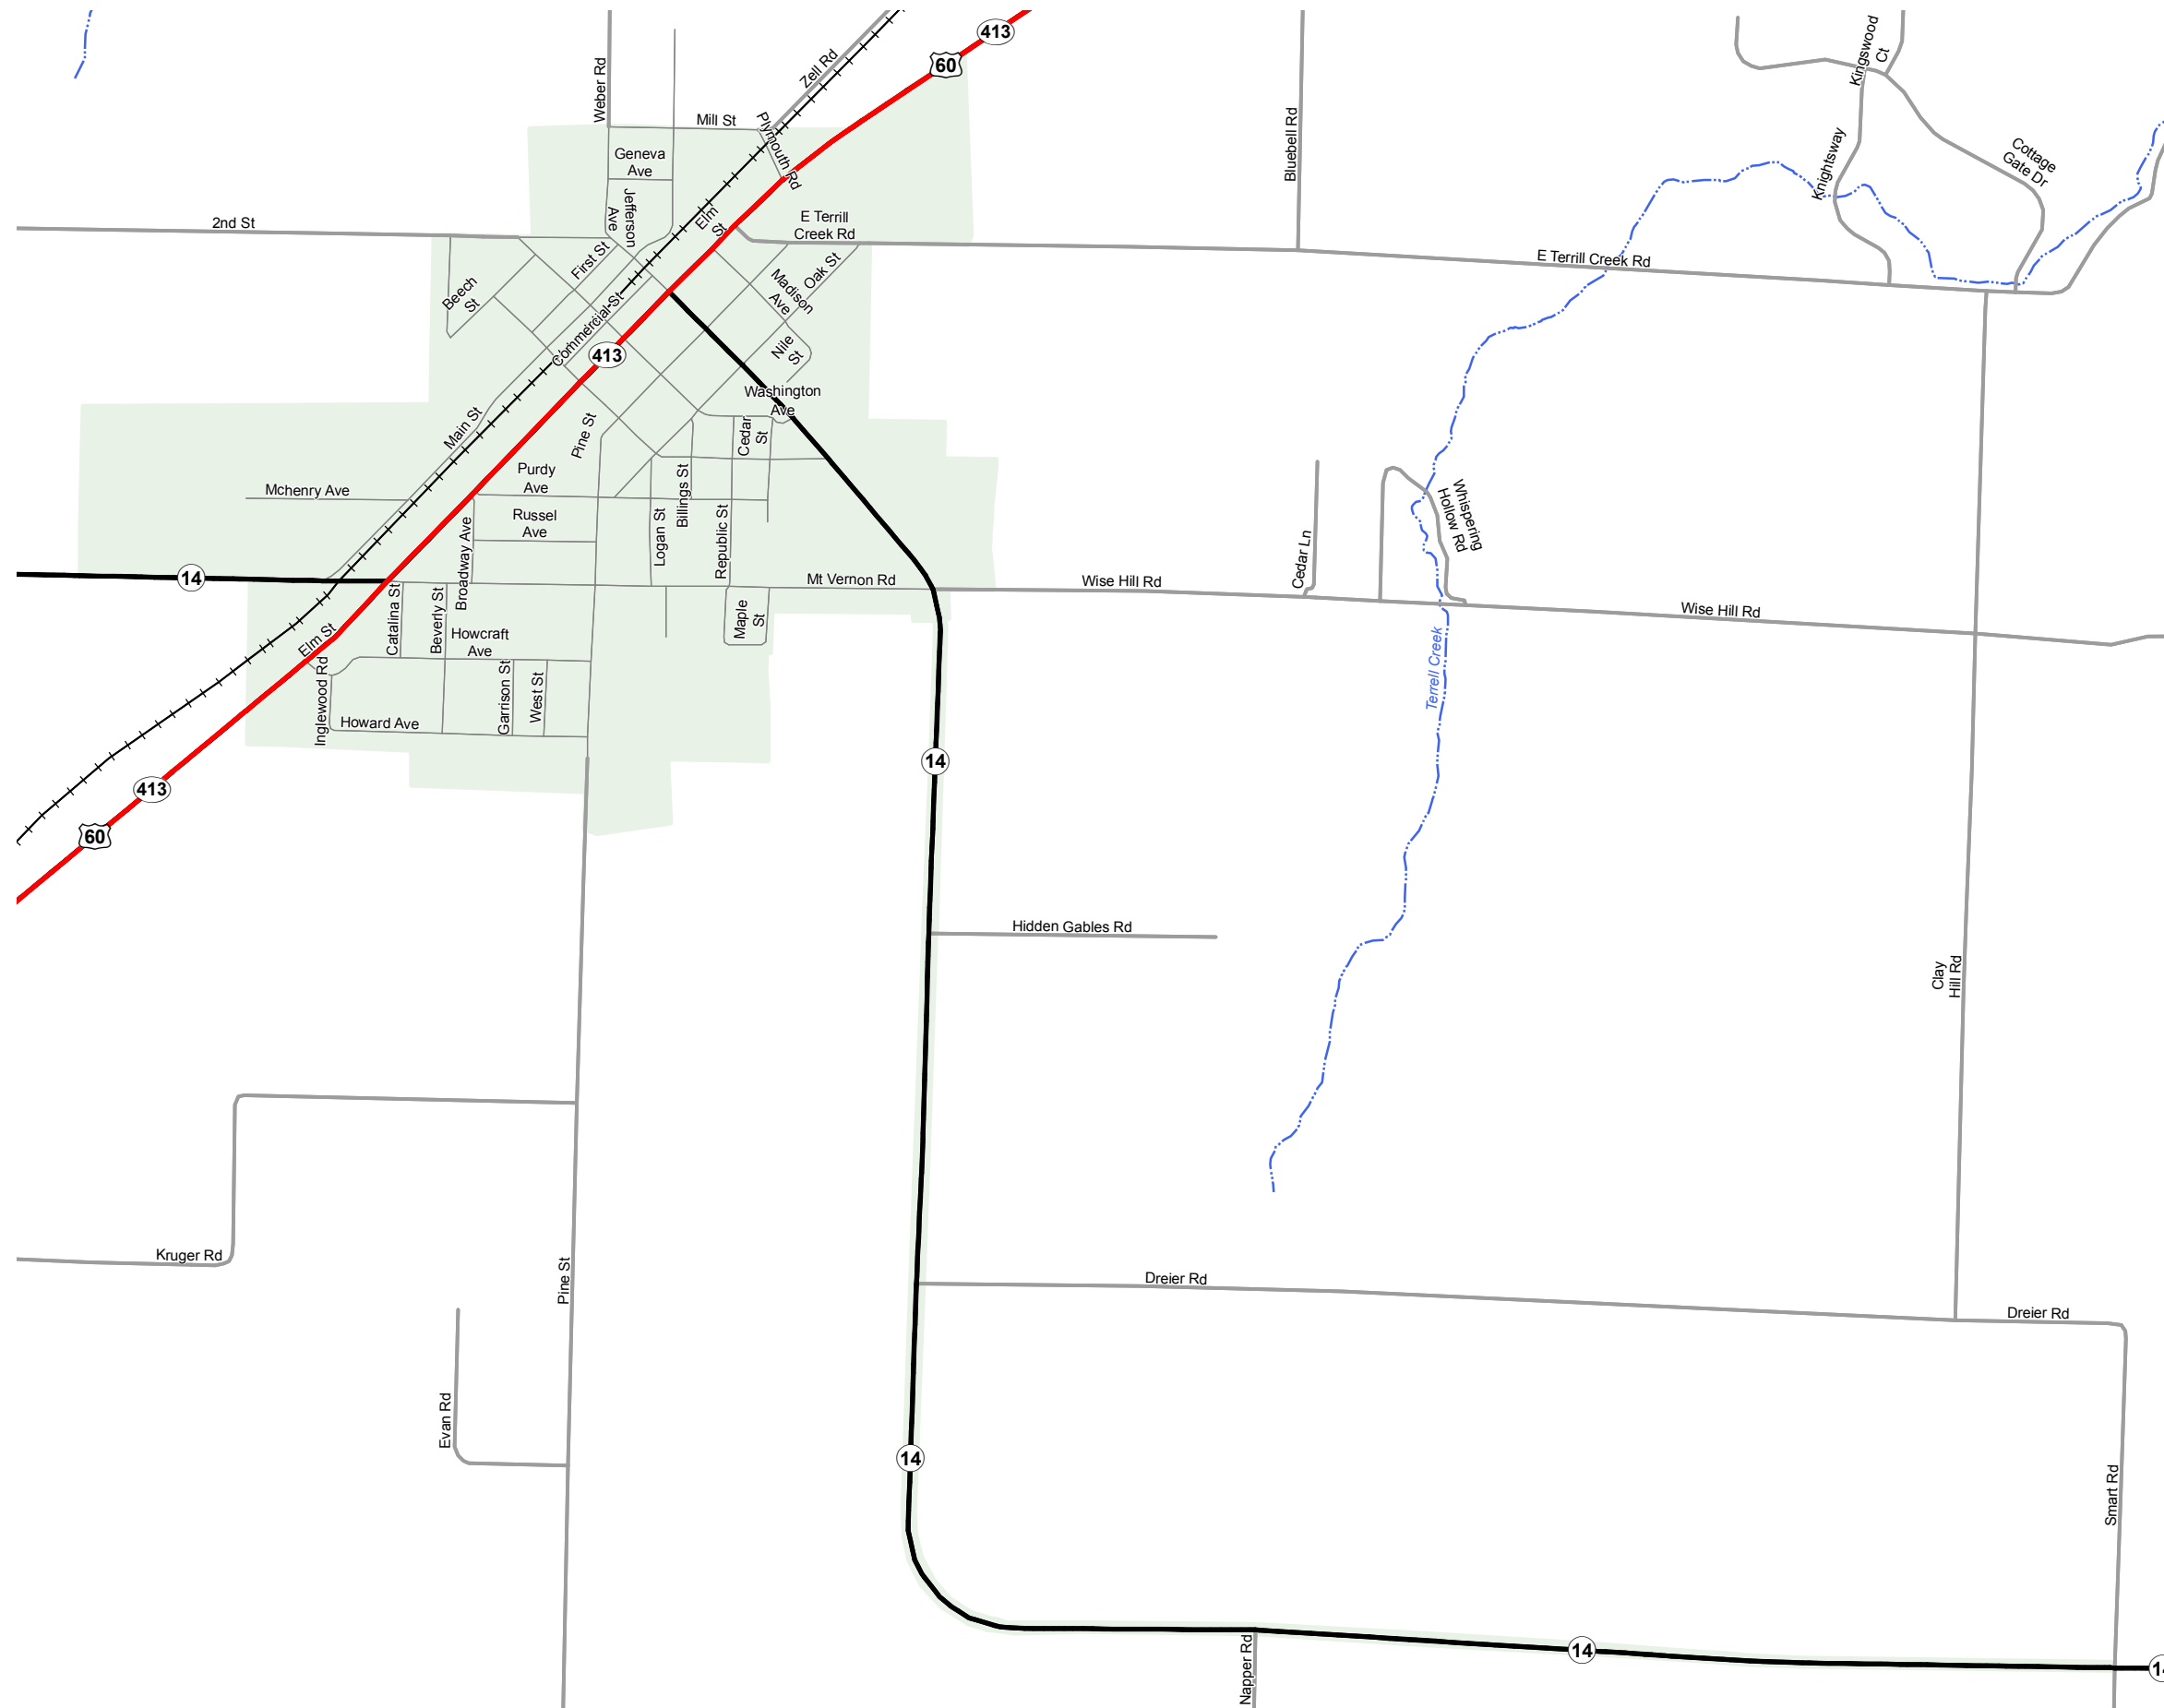

BILLINGS

CHRISTIAN COUNTY
MISSOURI
SOUTHWEST DISTRICT

2015

Legend

- Interstate
- Interstate Loop
- US Route
- Business Route
- Missouri Route
- Letter Route
- County Road
- Railroad
- City Street
- Other Routes
- River or Stream
- Lake or Large River
- City Limits
- County Boundary
- Surrounding City Limits

MISSOURI DEPARTMENT OF TRANSPORTATION
TRANSPORTATION PLANNING
1-888-ASK-MODOT
WWW.MODOT.ORG
JANUARY, 2015

0 255 510 1,020 1,530 2,040 Feet