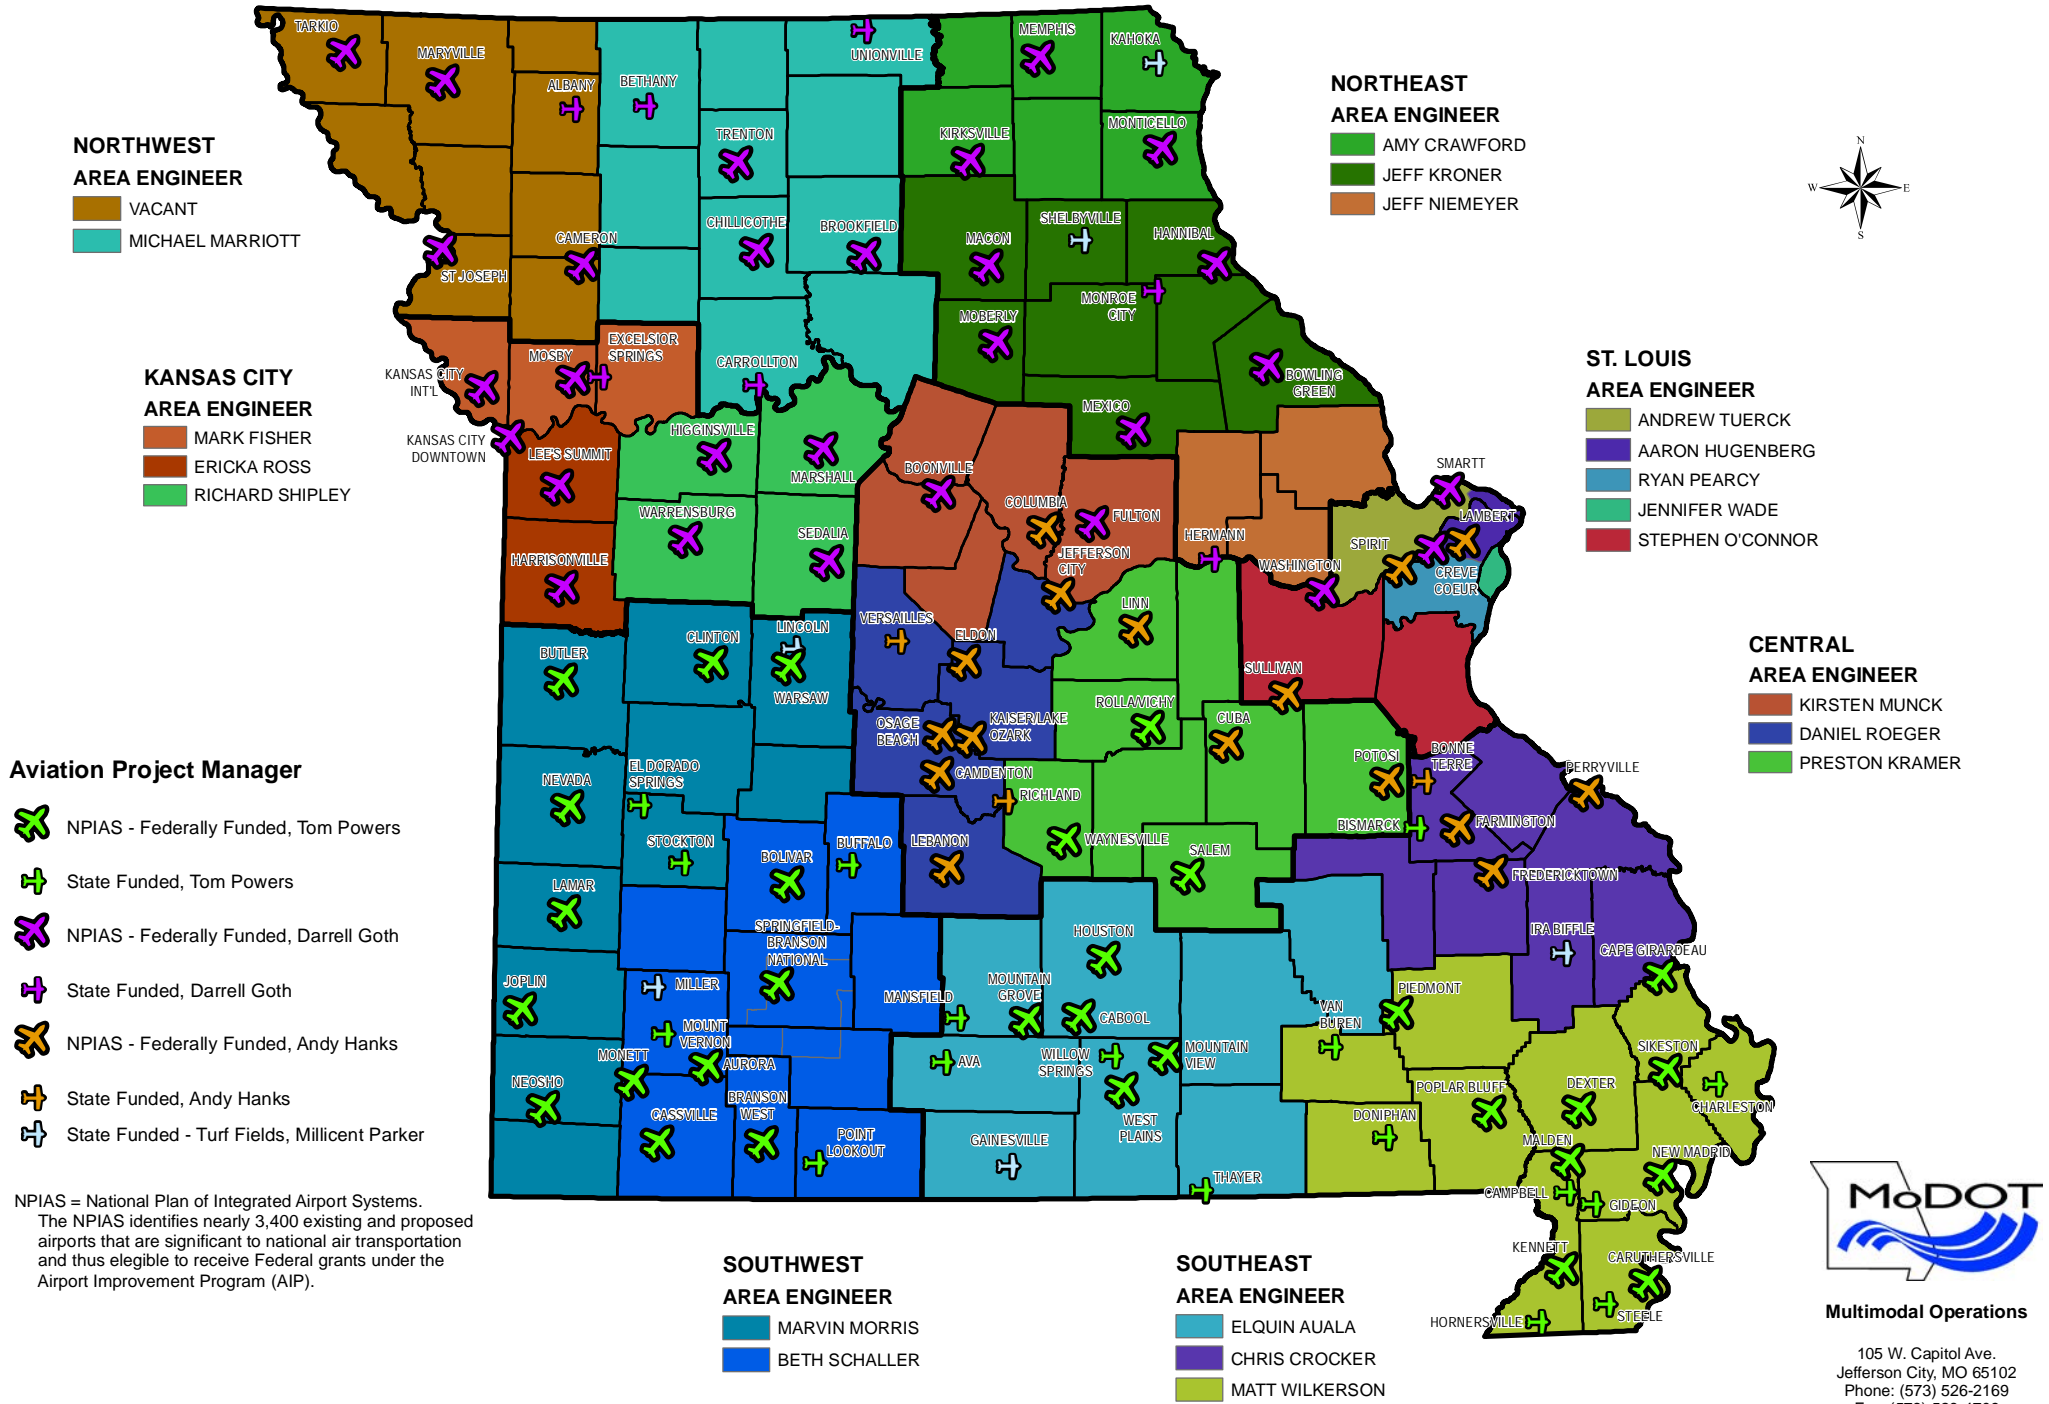

Aviation Project Managers with Area Engineers

Multimodal Operations
105 W. Capitol Ave.
Jefferson City, MO 65102
Phone: (573) 526-2169
Fax: (573) 526-4709