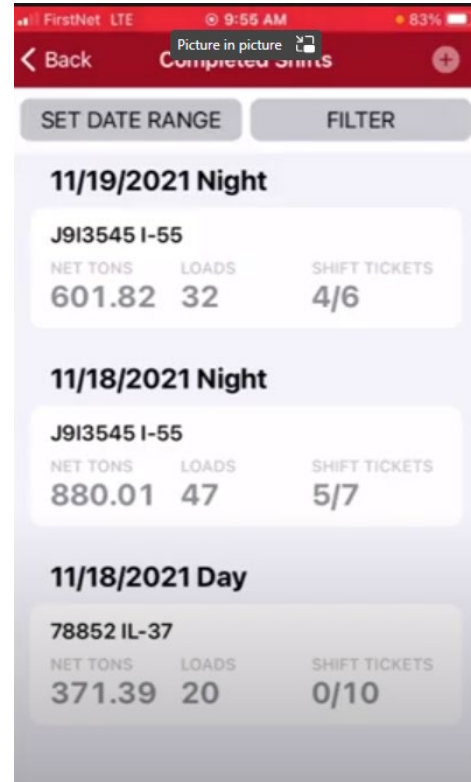

Productivity

April 2022

Prepared by Transportation Planning
Missouri Department of Transportation

Automated Fleet Watcher Mobile Device App

Description and Benefit

This App provides roadway inspectors with real time accounts of asphalt fleet on construction contracts. This application has become more convenient over the past couple years during the COVID-19 pandemic. During a time where social distancing was needed, this app allowed us to continue our day-to-day business without having the face-to-face interaction. From the app we are able to get our tickets and track equipment, construction updates and materials. From the app you still have total control, and if something should happen to go wrong, you can instantly check and see where the problem is. This application has been a true benefit and it can be found on the MoDOT app store.