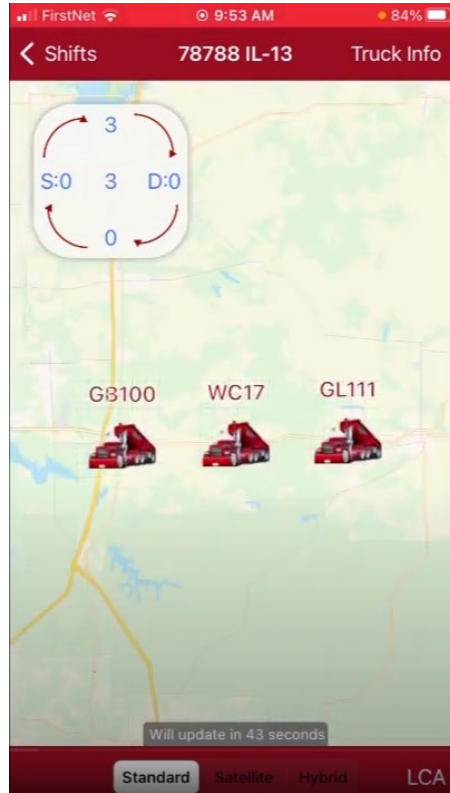

Productivity

April 2022

Prepared by Transportation Planning
Missouri Department of Transportation

Automated Fleet Watcher Mobile Device App

Description and Benefit

This App provides roadway inspectors with real time accounts of asphalt fleet on construction contracts. This application has become more convenient over the past couple years during the COVID-19 pandemic. During a time where social distancing was needed, this app allowed us to continue our day-to-day business without having the face-to-face interaction. From the app we are able to get our tickets and track equipment, construction updates and materials. From the app you still have total control, and if something should happen to go wrong, you can instantly check and see where the problem is. This application has been a true benefit and it can be found on the MoDOT app store.