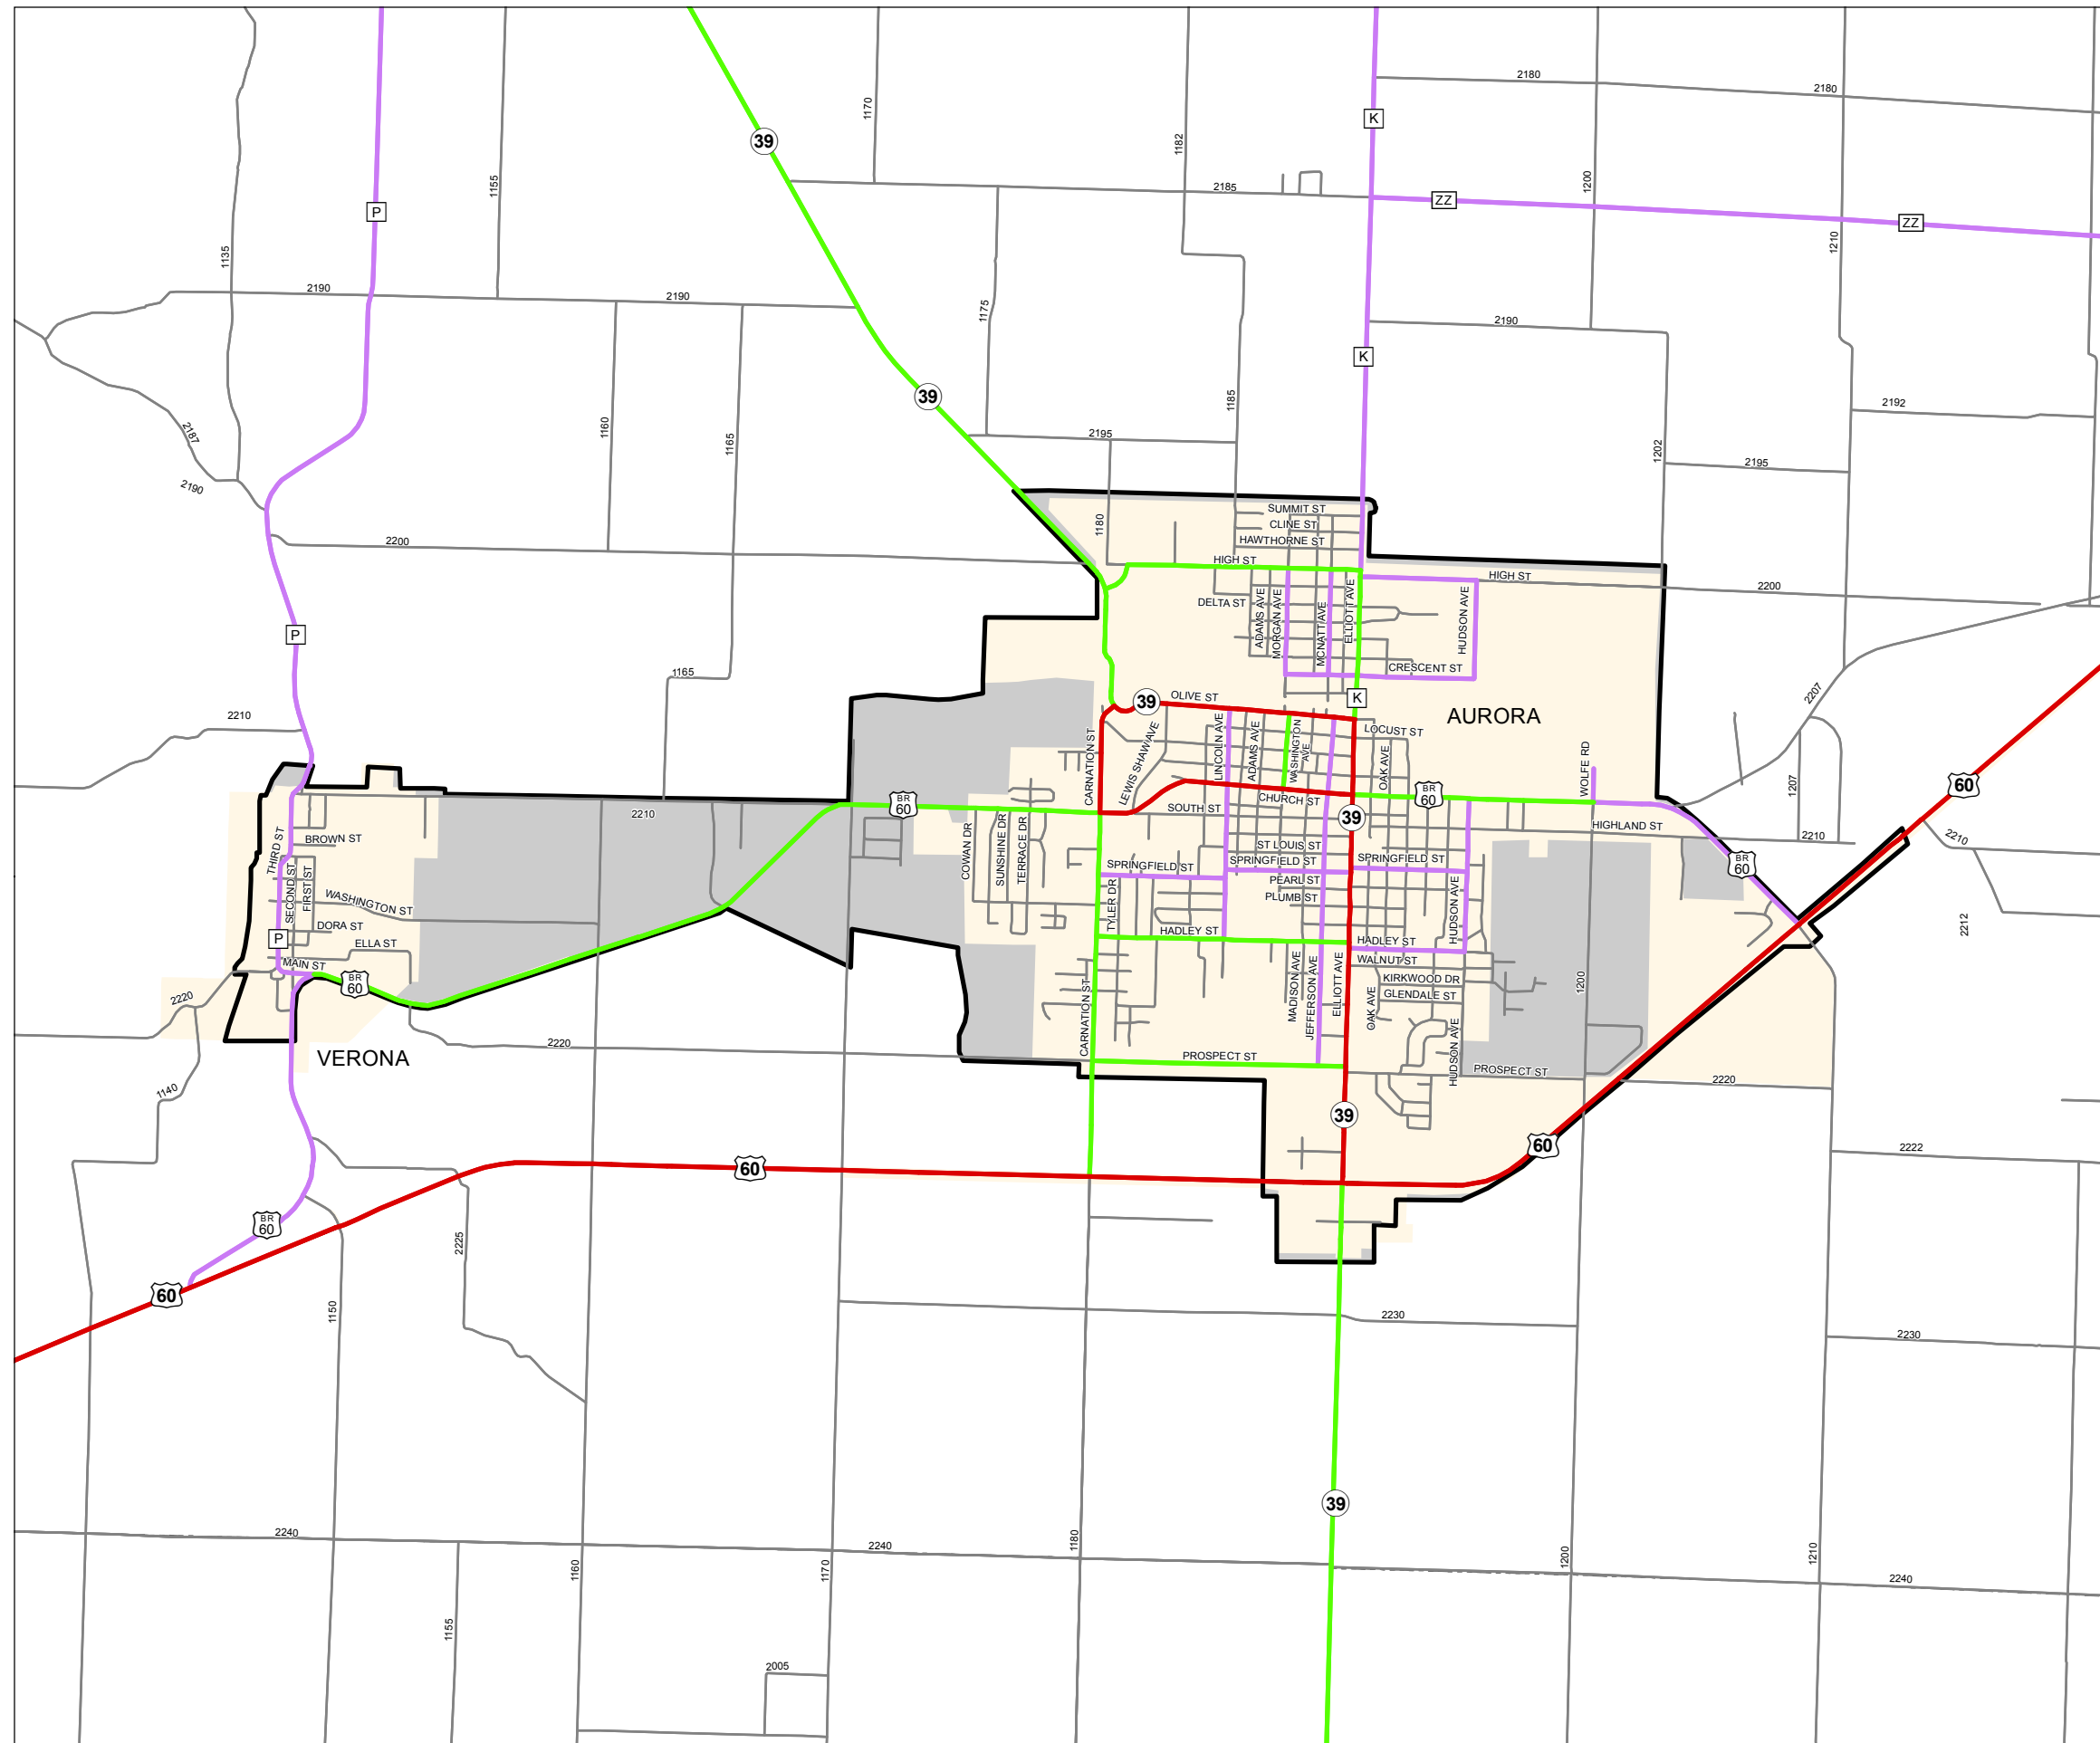

Functional Classification System

AURORA

Lawrence County

Missouri

FUNCTIONAL CLASS

- Interstate —
- Other Freeway and Expressway —
- Other Principal Arterial —
- Minor Arterial —
- Major Collector —
- Minor Collector —
- Local —

CITY

URBAN AREA

Federal-Aid highways exclude local roads and rural minor collectors.

Transportation Planning

105 W. Capitol Ave.
Jefferson City, MO 65102
Phone (573) 526-5478
Fax (573) 526-8052

Approved April 15, 2020