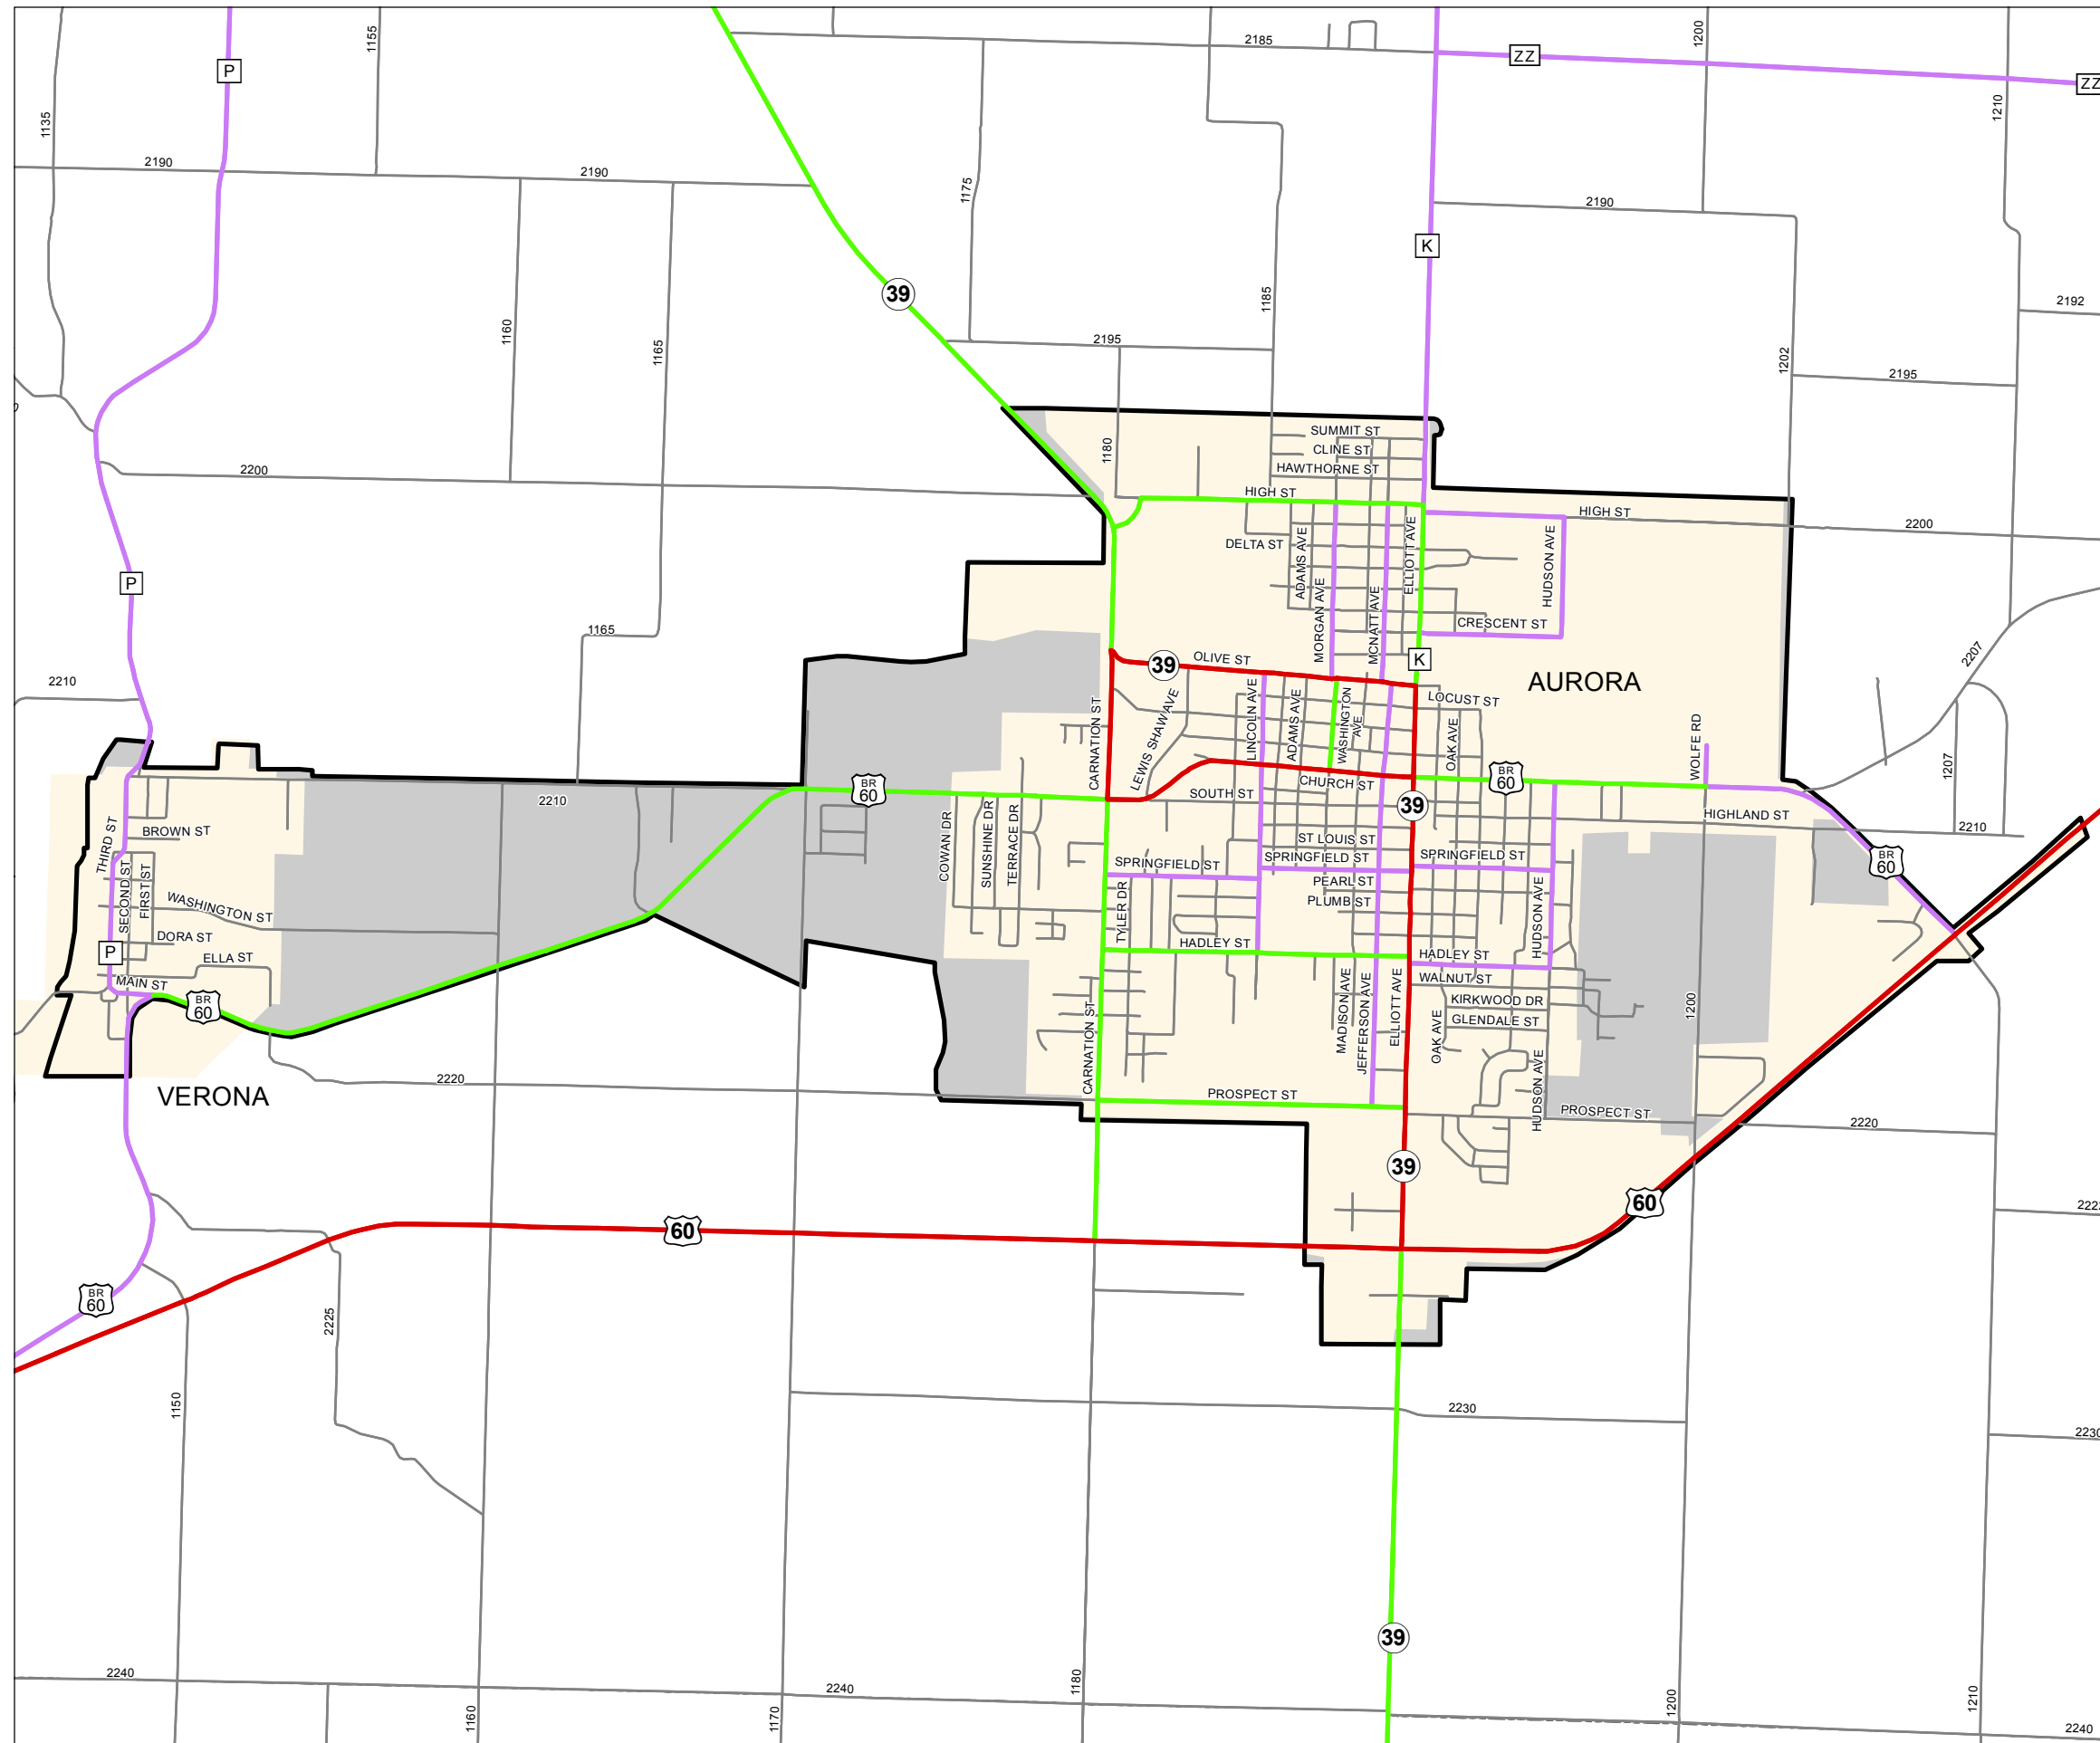

Functional Classification System

AURORA

Lawrence County

Missouri

FUNCTIONAL CLASS	
Interstate	
Other Freeway and Expressway	
Other Principal Arterial	
Minor Arterial	
Major Collector	
Minor Collector	
Local	
CITY	
URBAN AREA	

Federal-Aid highways exclude local roads and rural minor collectors.

Transportation Planning

105 W. Capitol Ave.
Jefferson City, MO 65102
Phone (573) 526-5478
Fax (573) 526-8052

Approved January 16, 2014