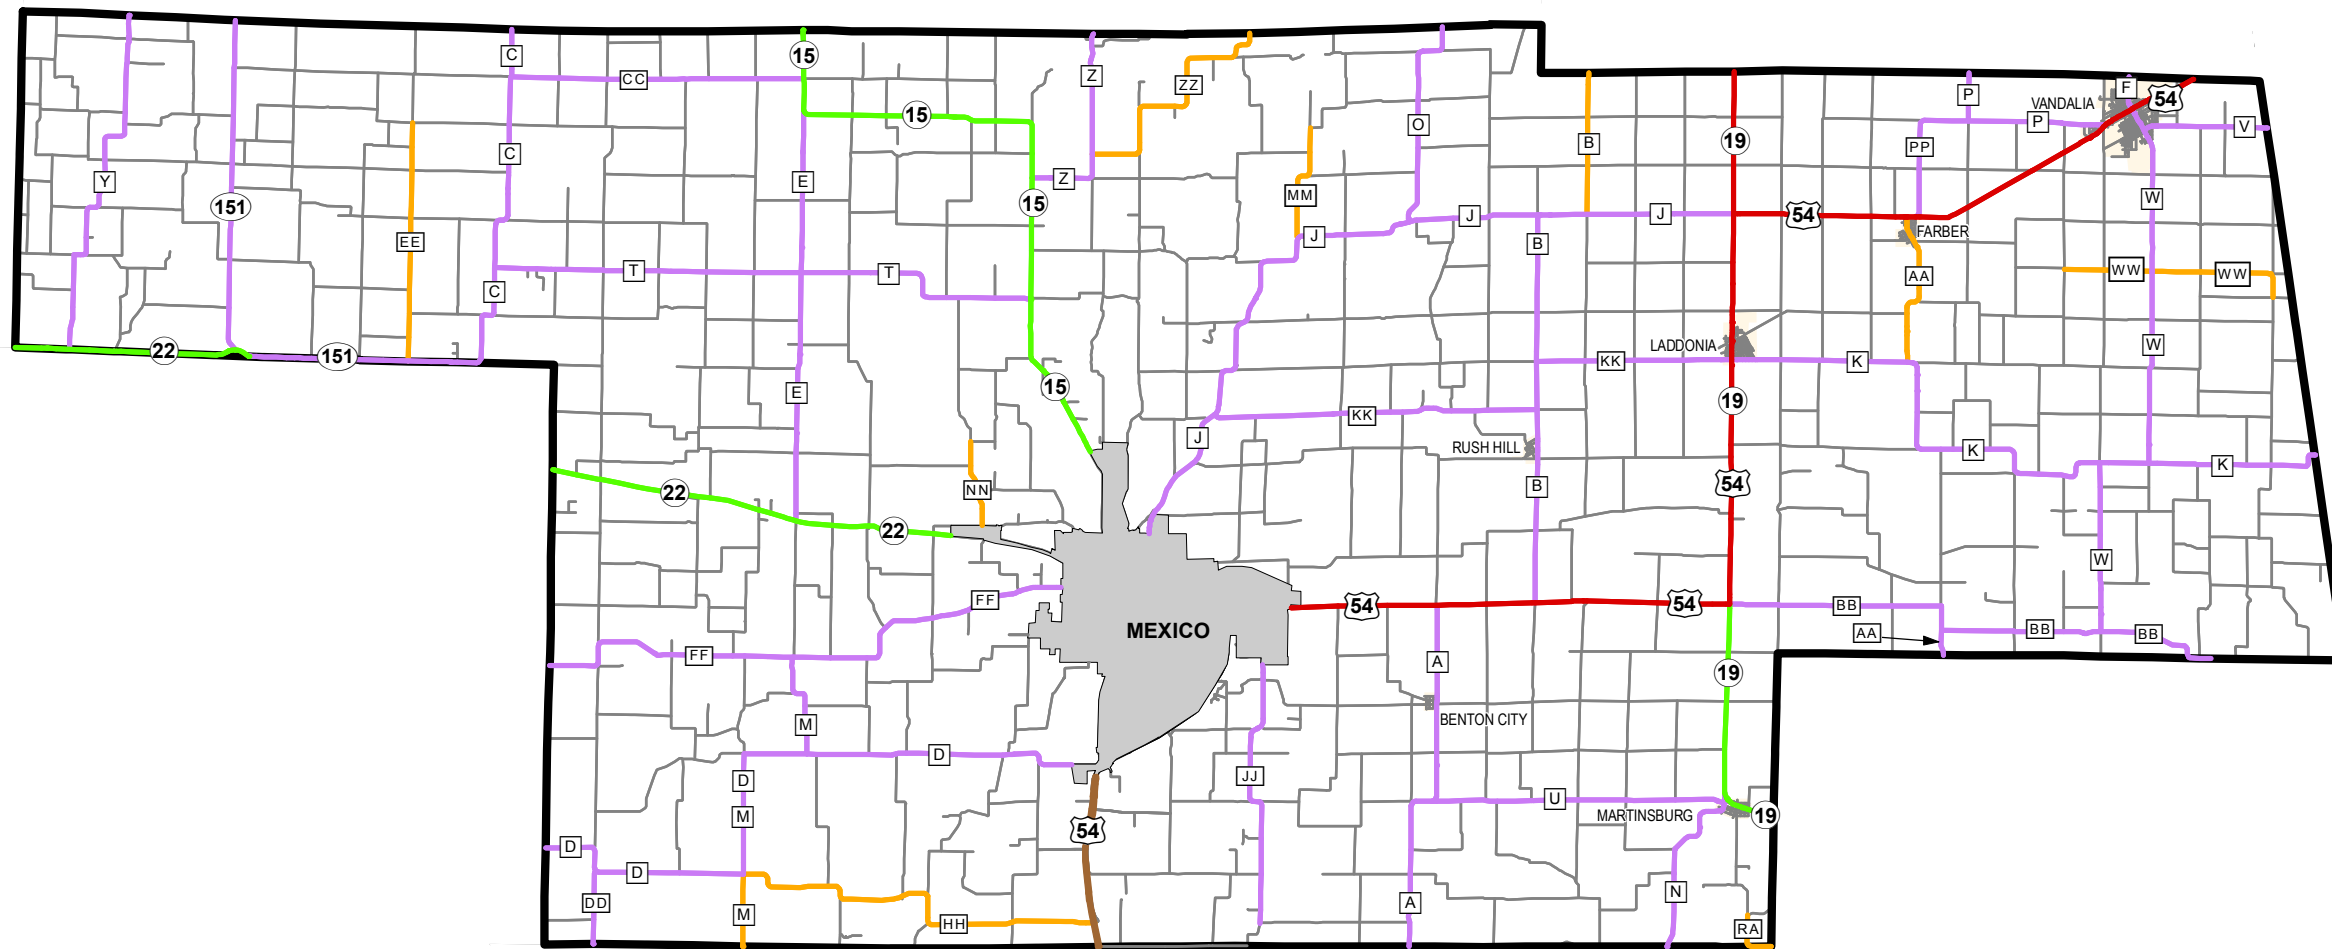

Rural Functional Classification

AUDRAIN COUNTY

Missouri

FUNCTIONAL CLASS

- Interstate —
- Other Freeway and Expressway —
- Other Principal Arterial —
- Minor Arterial —
- Major Collector —
- Minor Collector —
- Local —

CITY

URBAN AREA

Federal-Aid highways exclude local roads and rural minor collectors.

Transportation Planning
 105 W. Capitol Ave.
 Jefferson City, MO 65102
 Phone (573) 526-5478
 Fax (573) 526-8052

Approved March 21, 2013