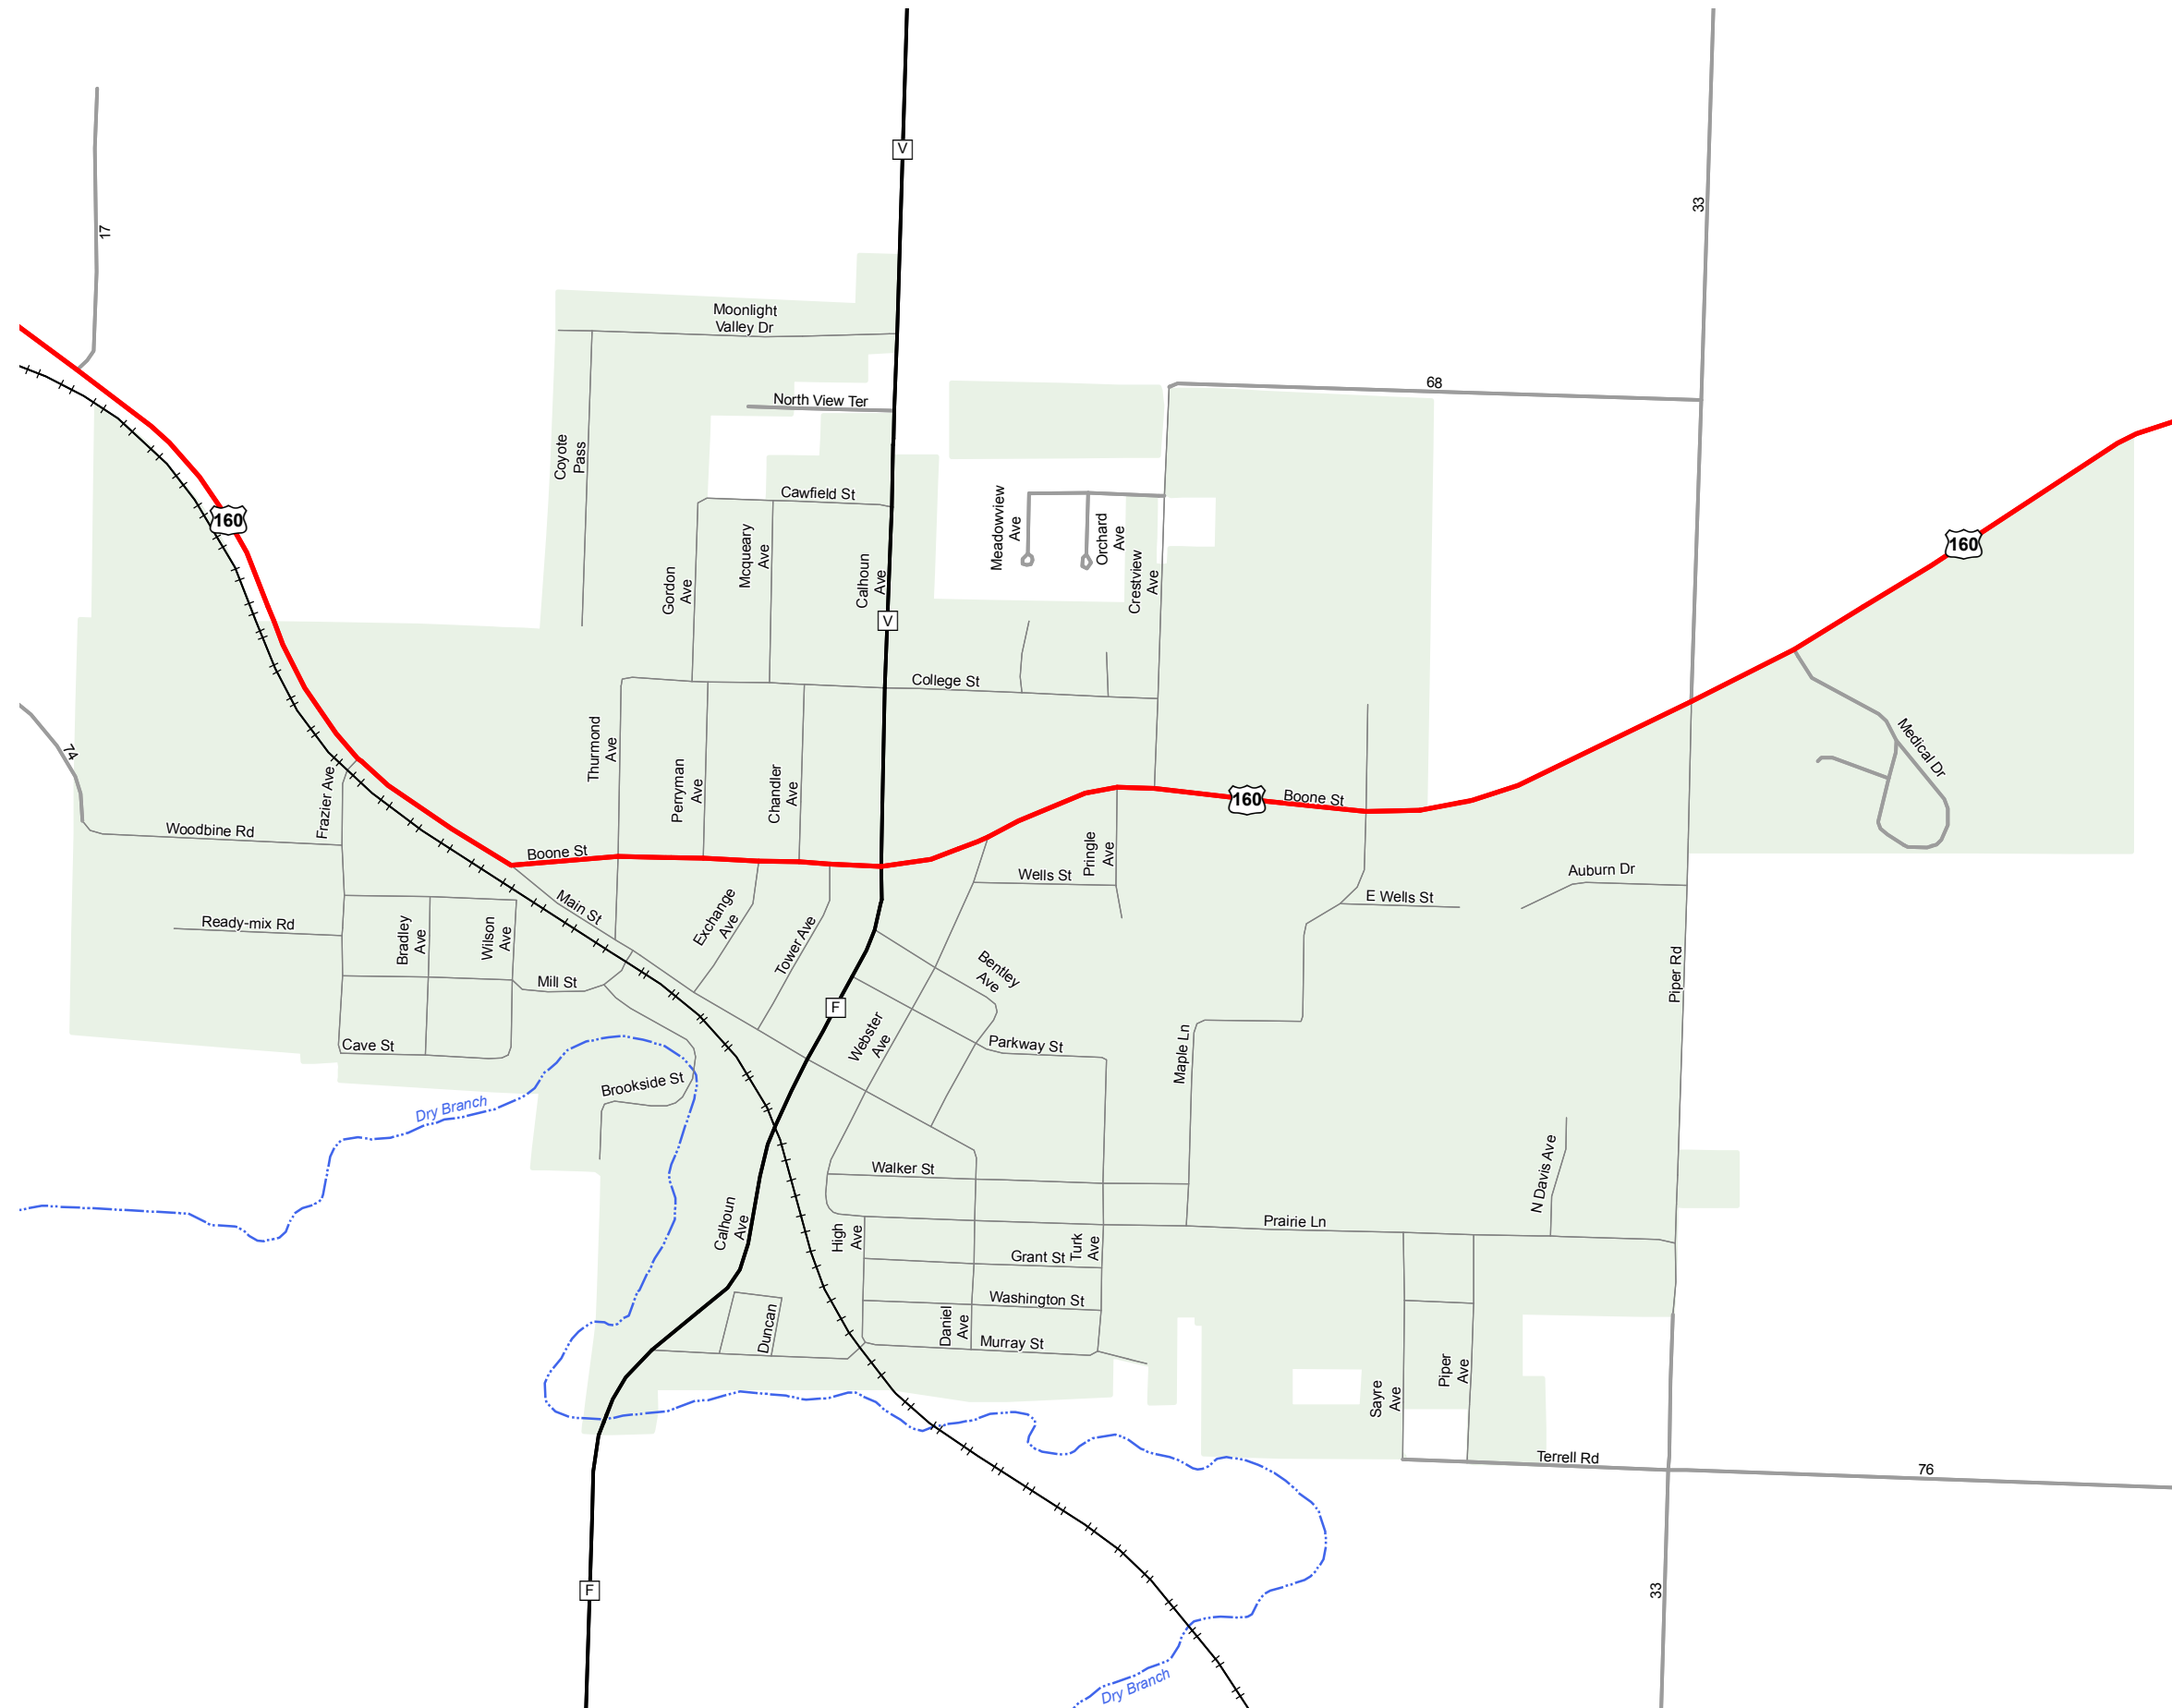

ASH GROVE

GREENE COUNTY

MISSOURI

SOUTHWEST DISTRICT

2015

Legend

- Interstate
- Interstate Loop
- US Route
- Business Route
- Missouri Route
- Letter Route
- County Road
- Railroad
- City Street
- Other Routes
- River or Stream
- Lake or Large River
- City Limits
- County Boundary
- Surrounding City Limits