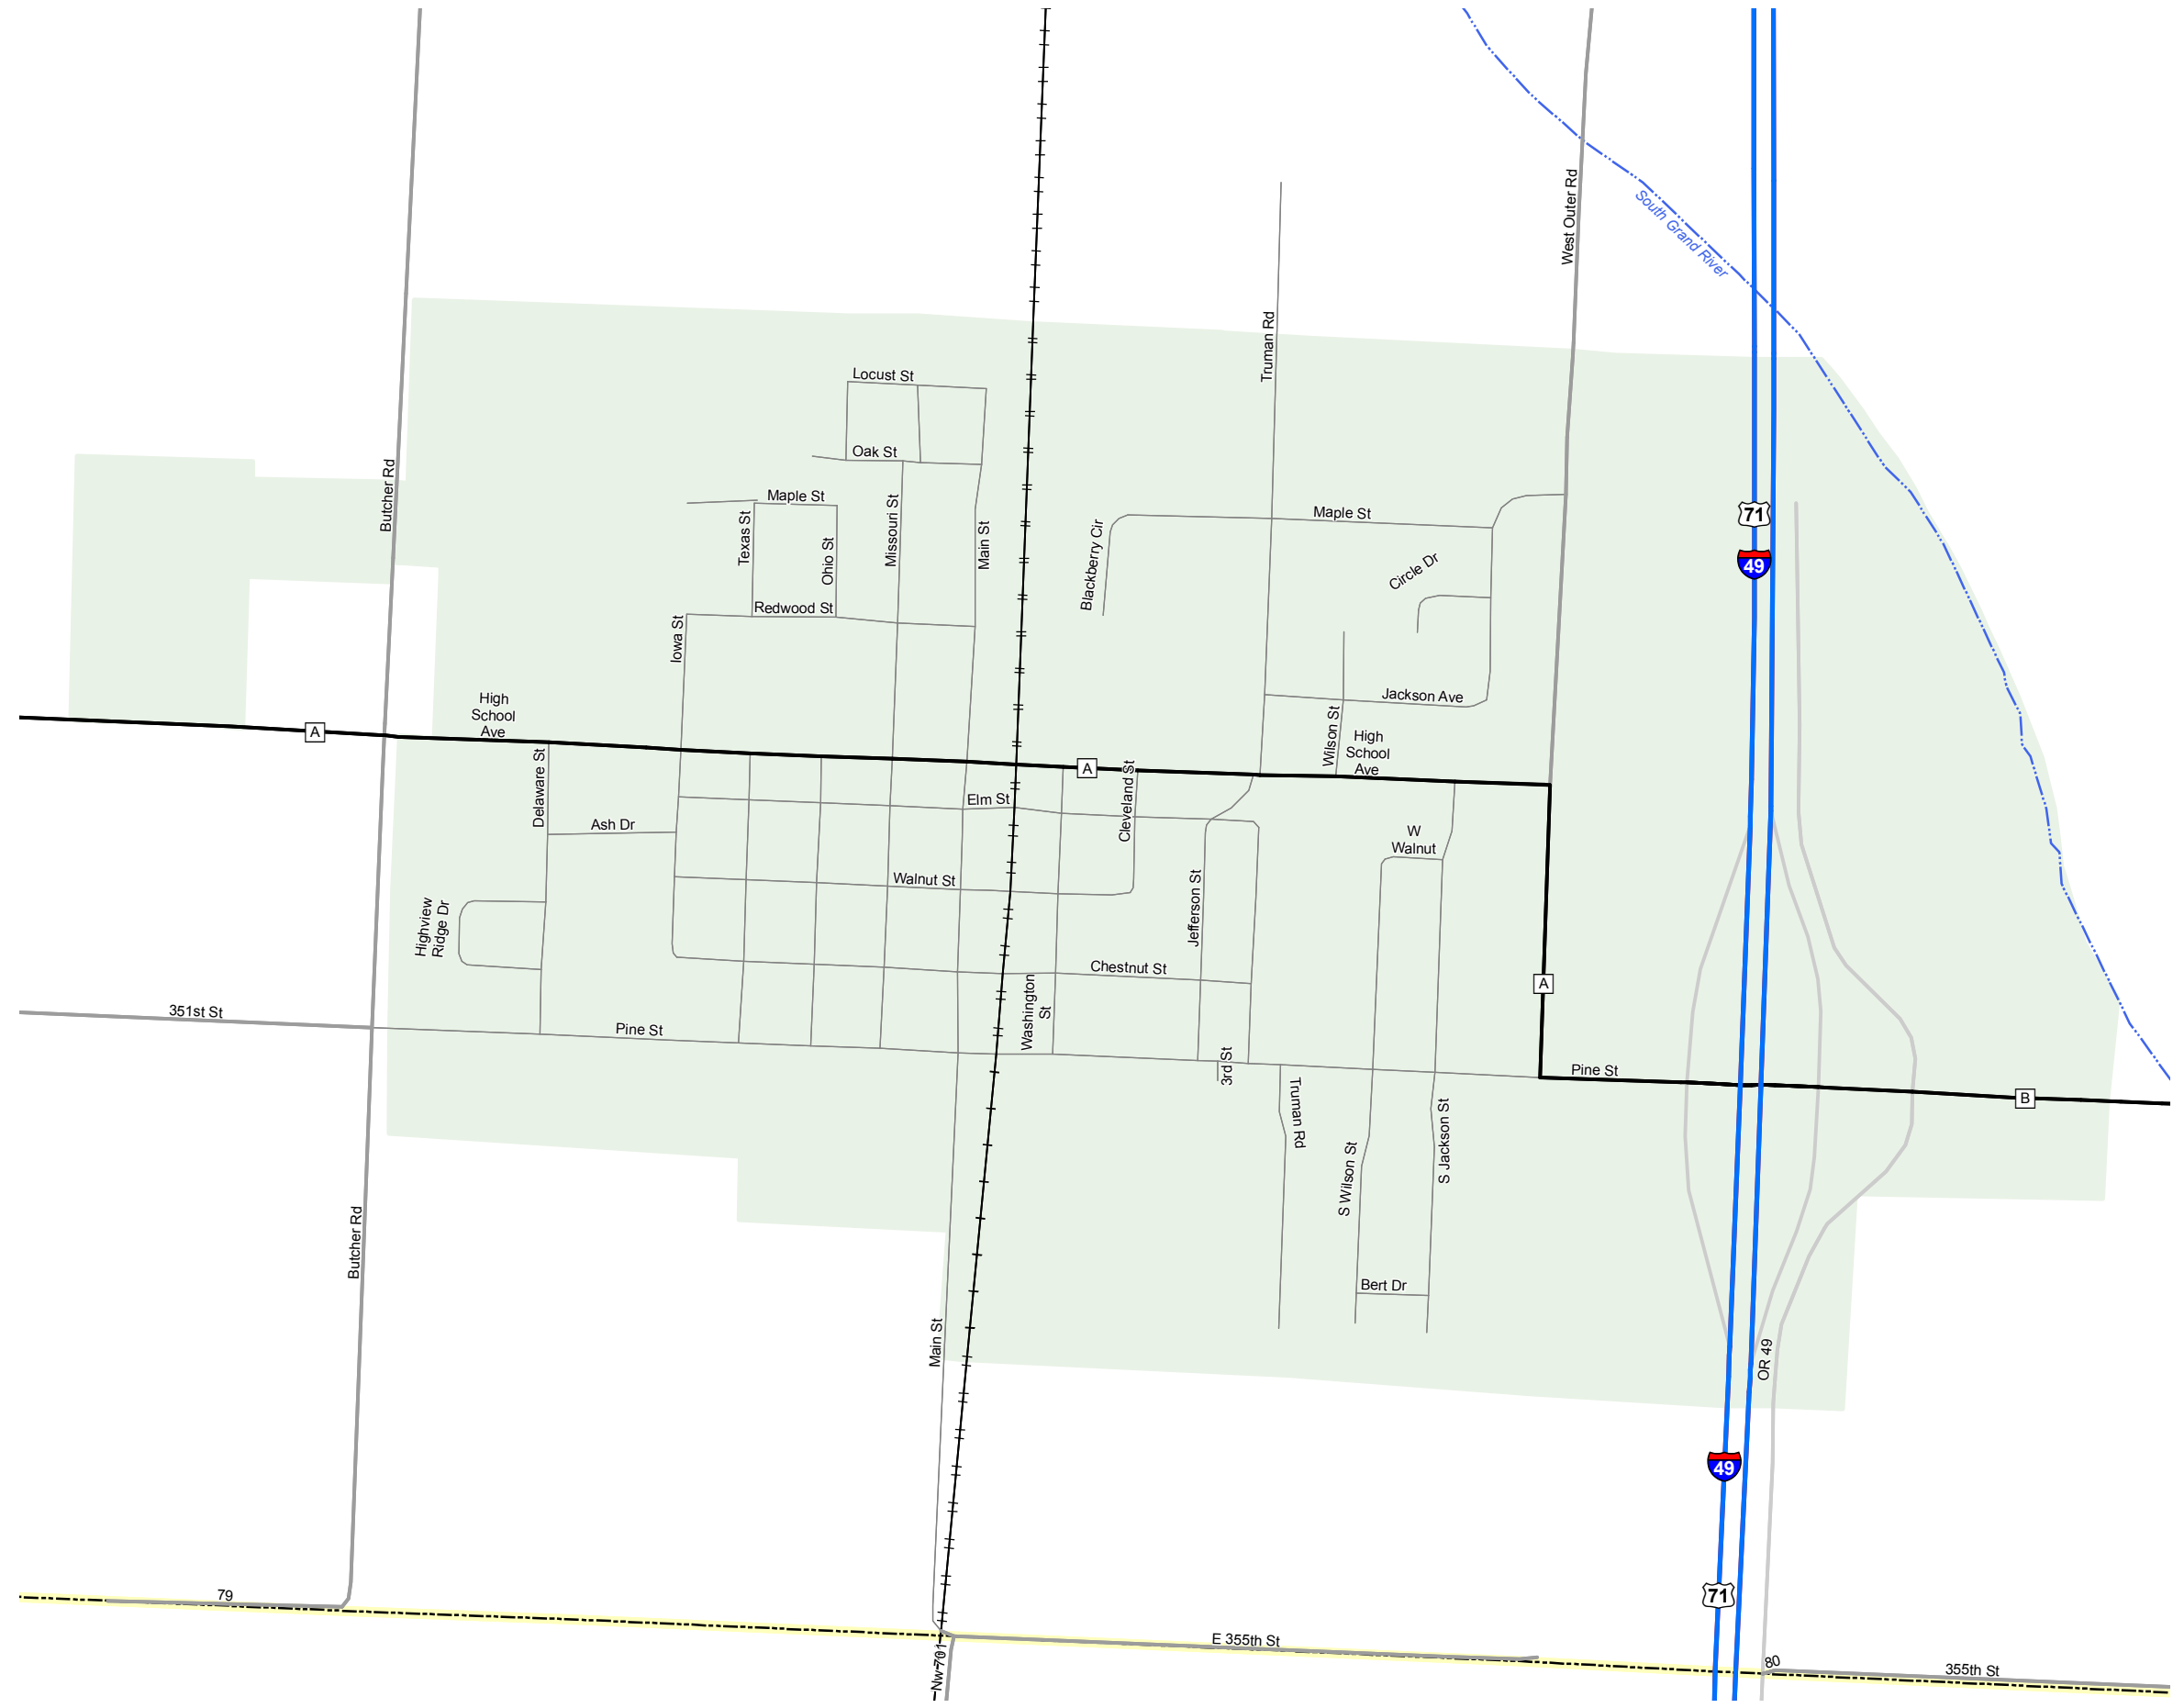

ARCHIE

CASS COUNTY

MISSOURI

KANSAS CITY DISTRICT

2015

- Legend**
- Interstate
 - Interstate Loop
 - US Route
 - Business Route
 - Missouri Route
 - Letter Route
 - County Road
 - Railroad
 - City Street
 - Other Routes
 - River or Stream
 - Lake or Large River
 - City Limits
 - County Boundary
 - Surrounding City Limits