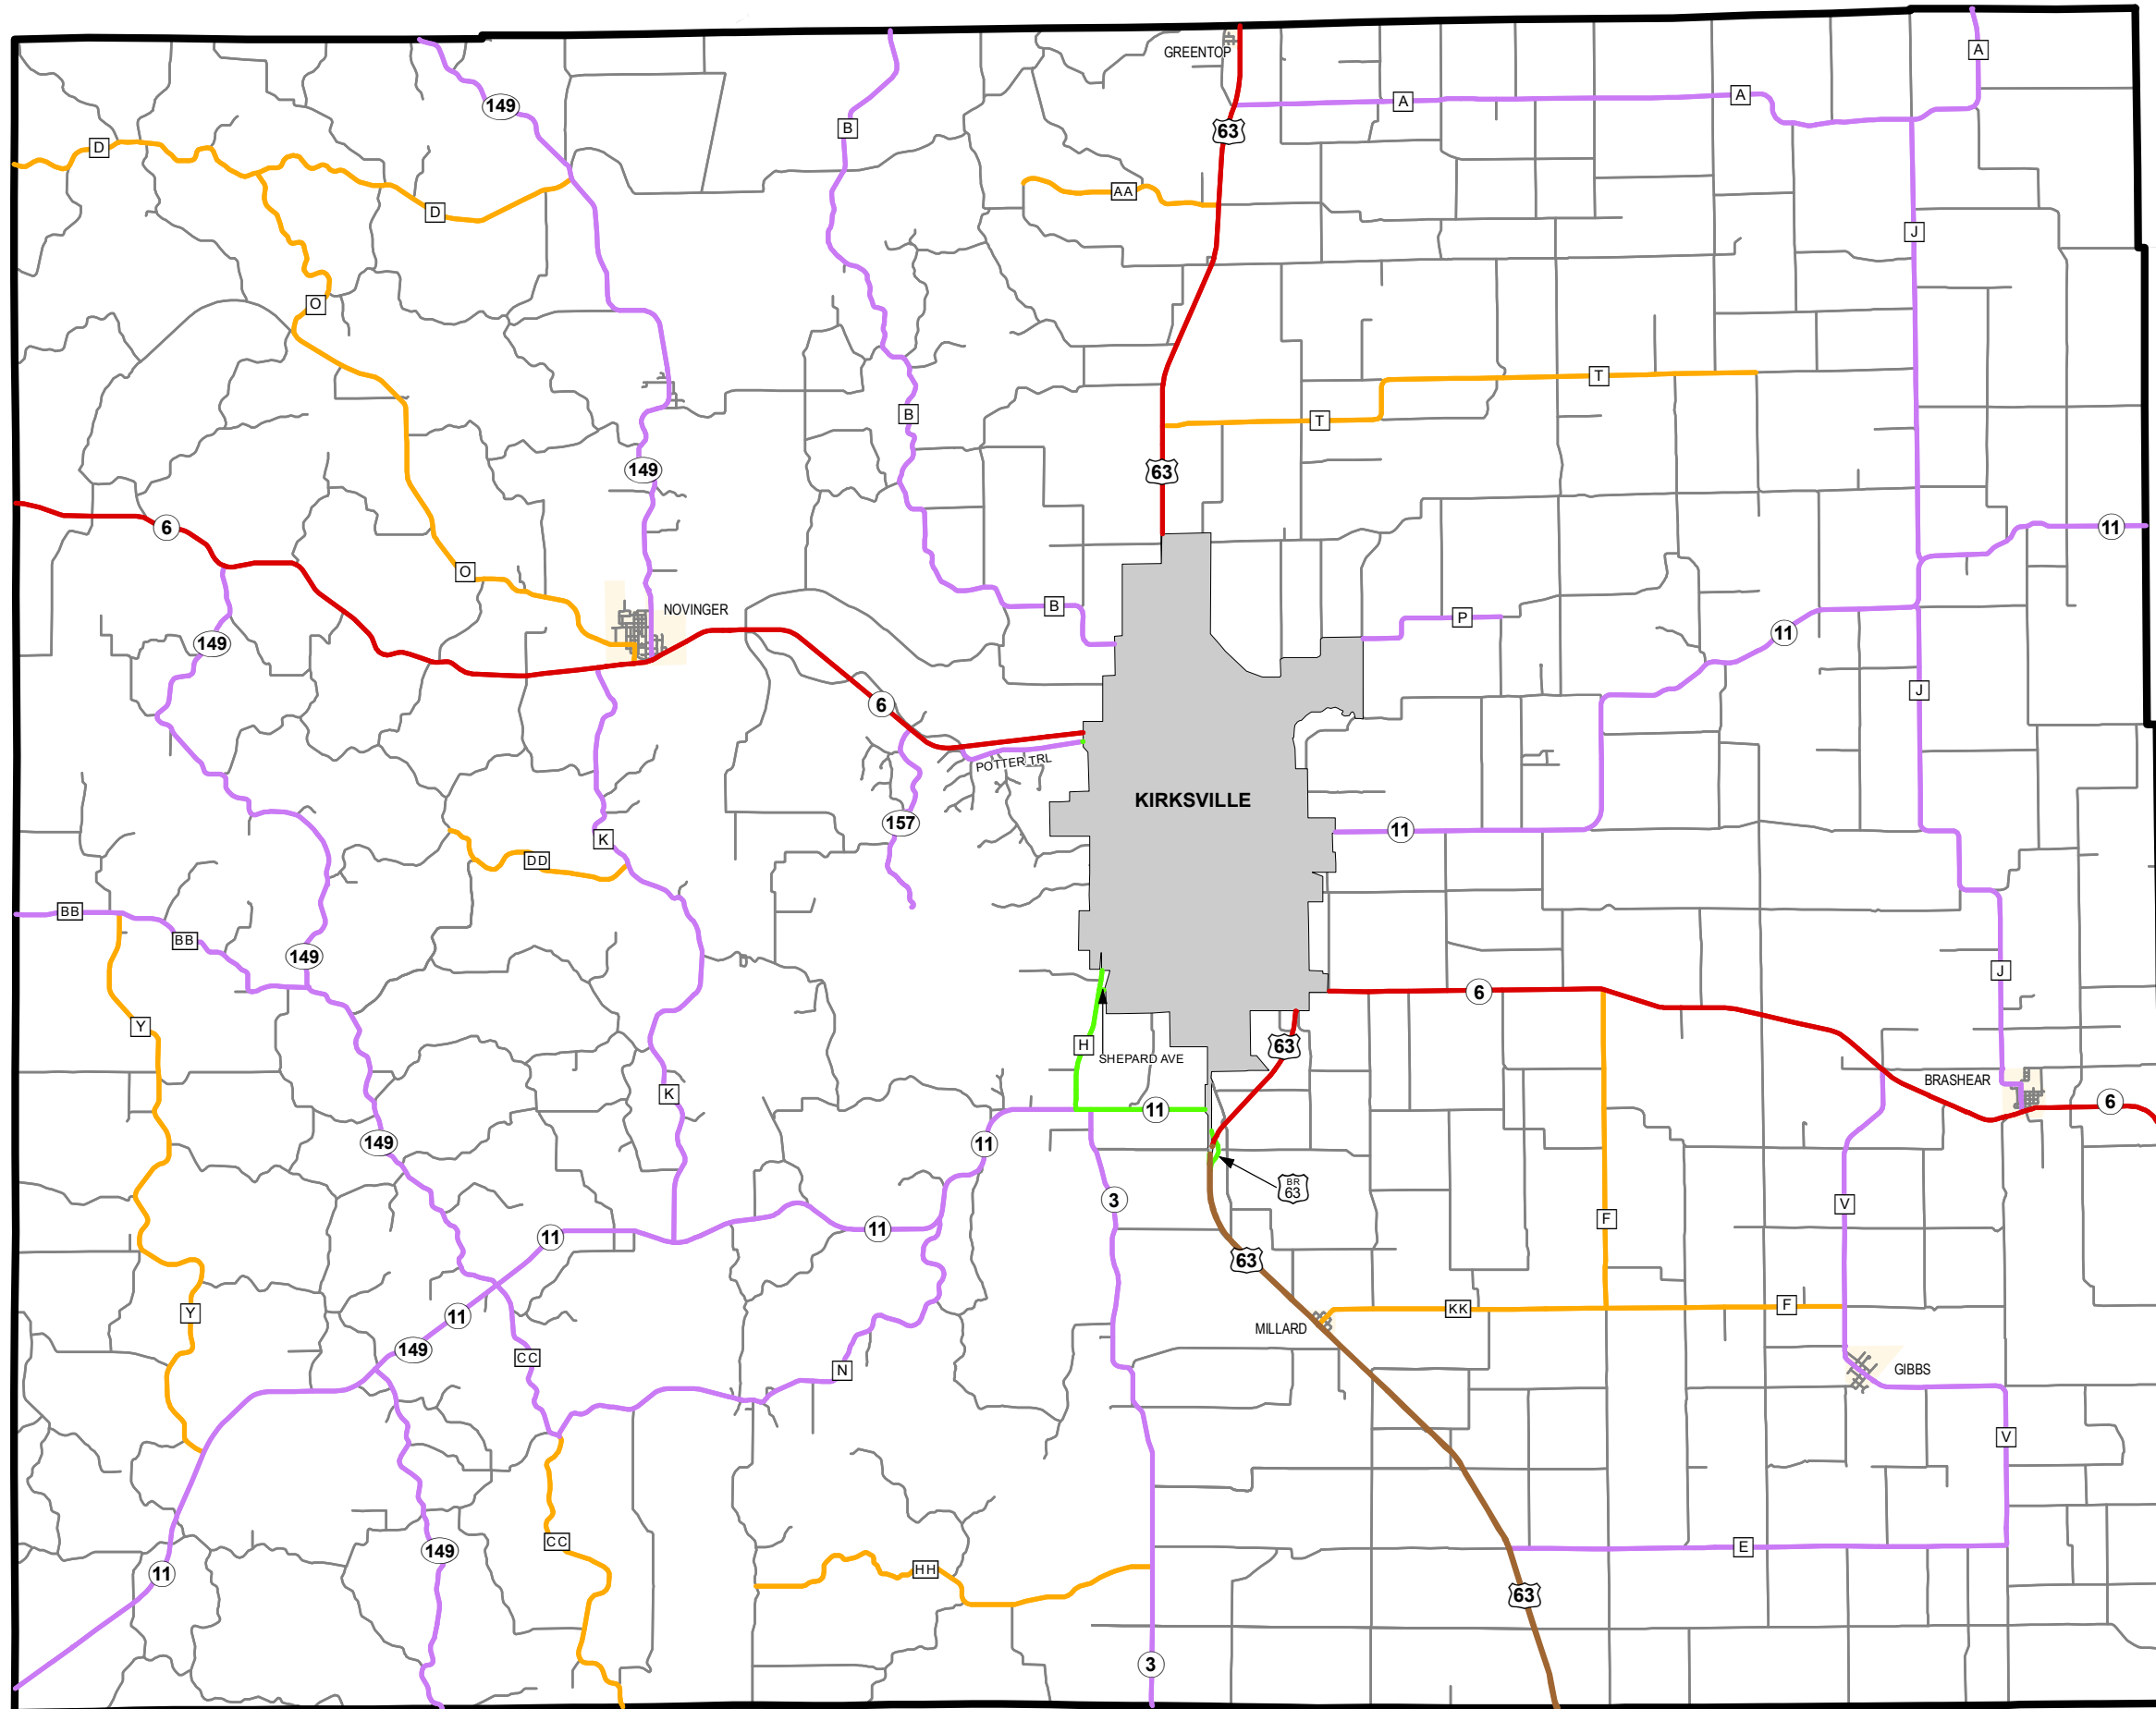

# Rural Functional Classification

ADAIR COUNTY

Missouri

**FUNCTIONAL CLASS**

- Interstate —
- Other Freeway and Expressway —
- Other Principal Arterial —
- Minor Arterial —
- Major Collector —
- Minor Collector —
- Local —

CITY

URBAN AREA

Federal-Aid highways exclude local roads and rural minor collectors.

**Transportation Planning**  
 105 W. Capitol Ave.  
 Jefferson City, MO 65102  
 Phone (573) 526-5478  
 Fax (573) 526-8052